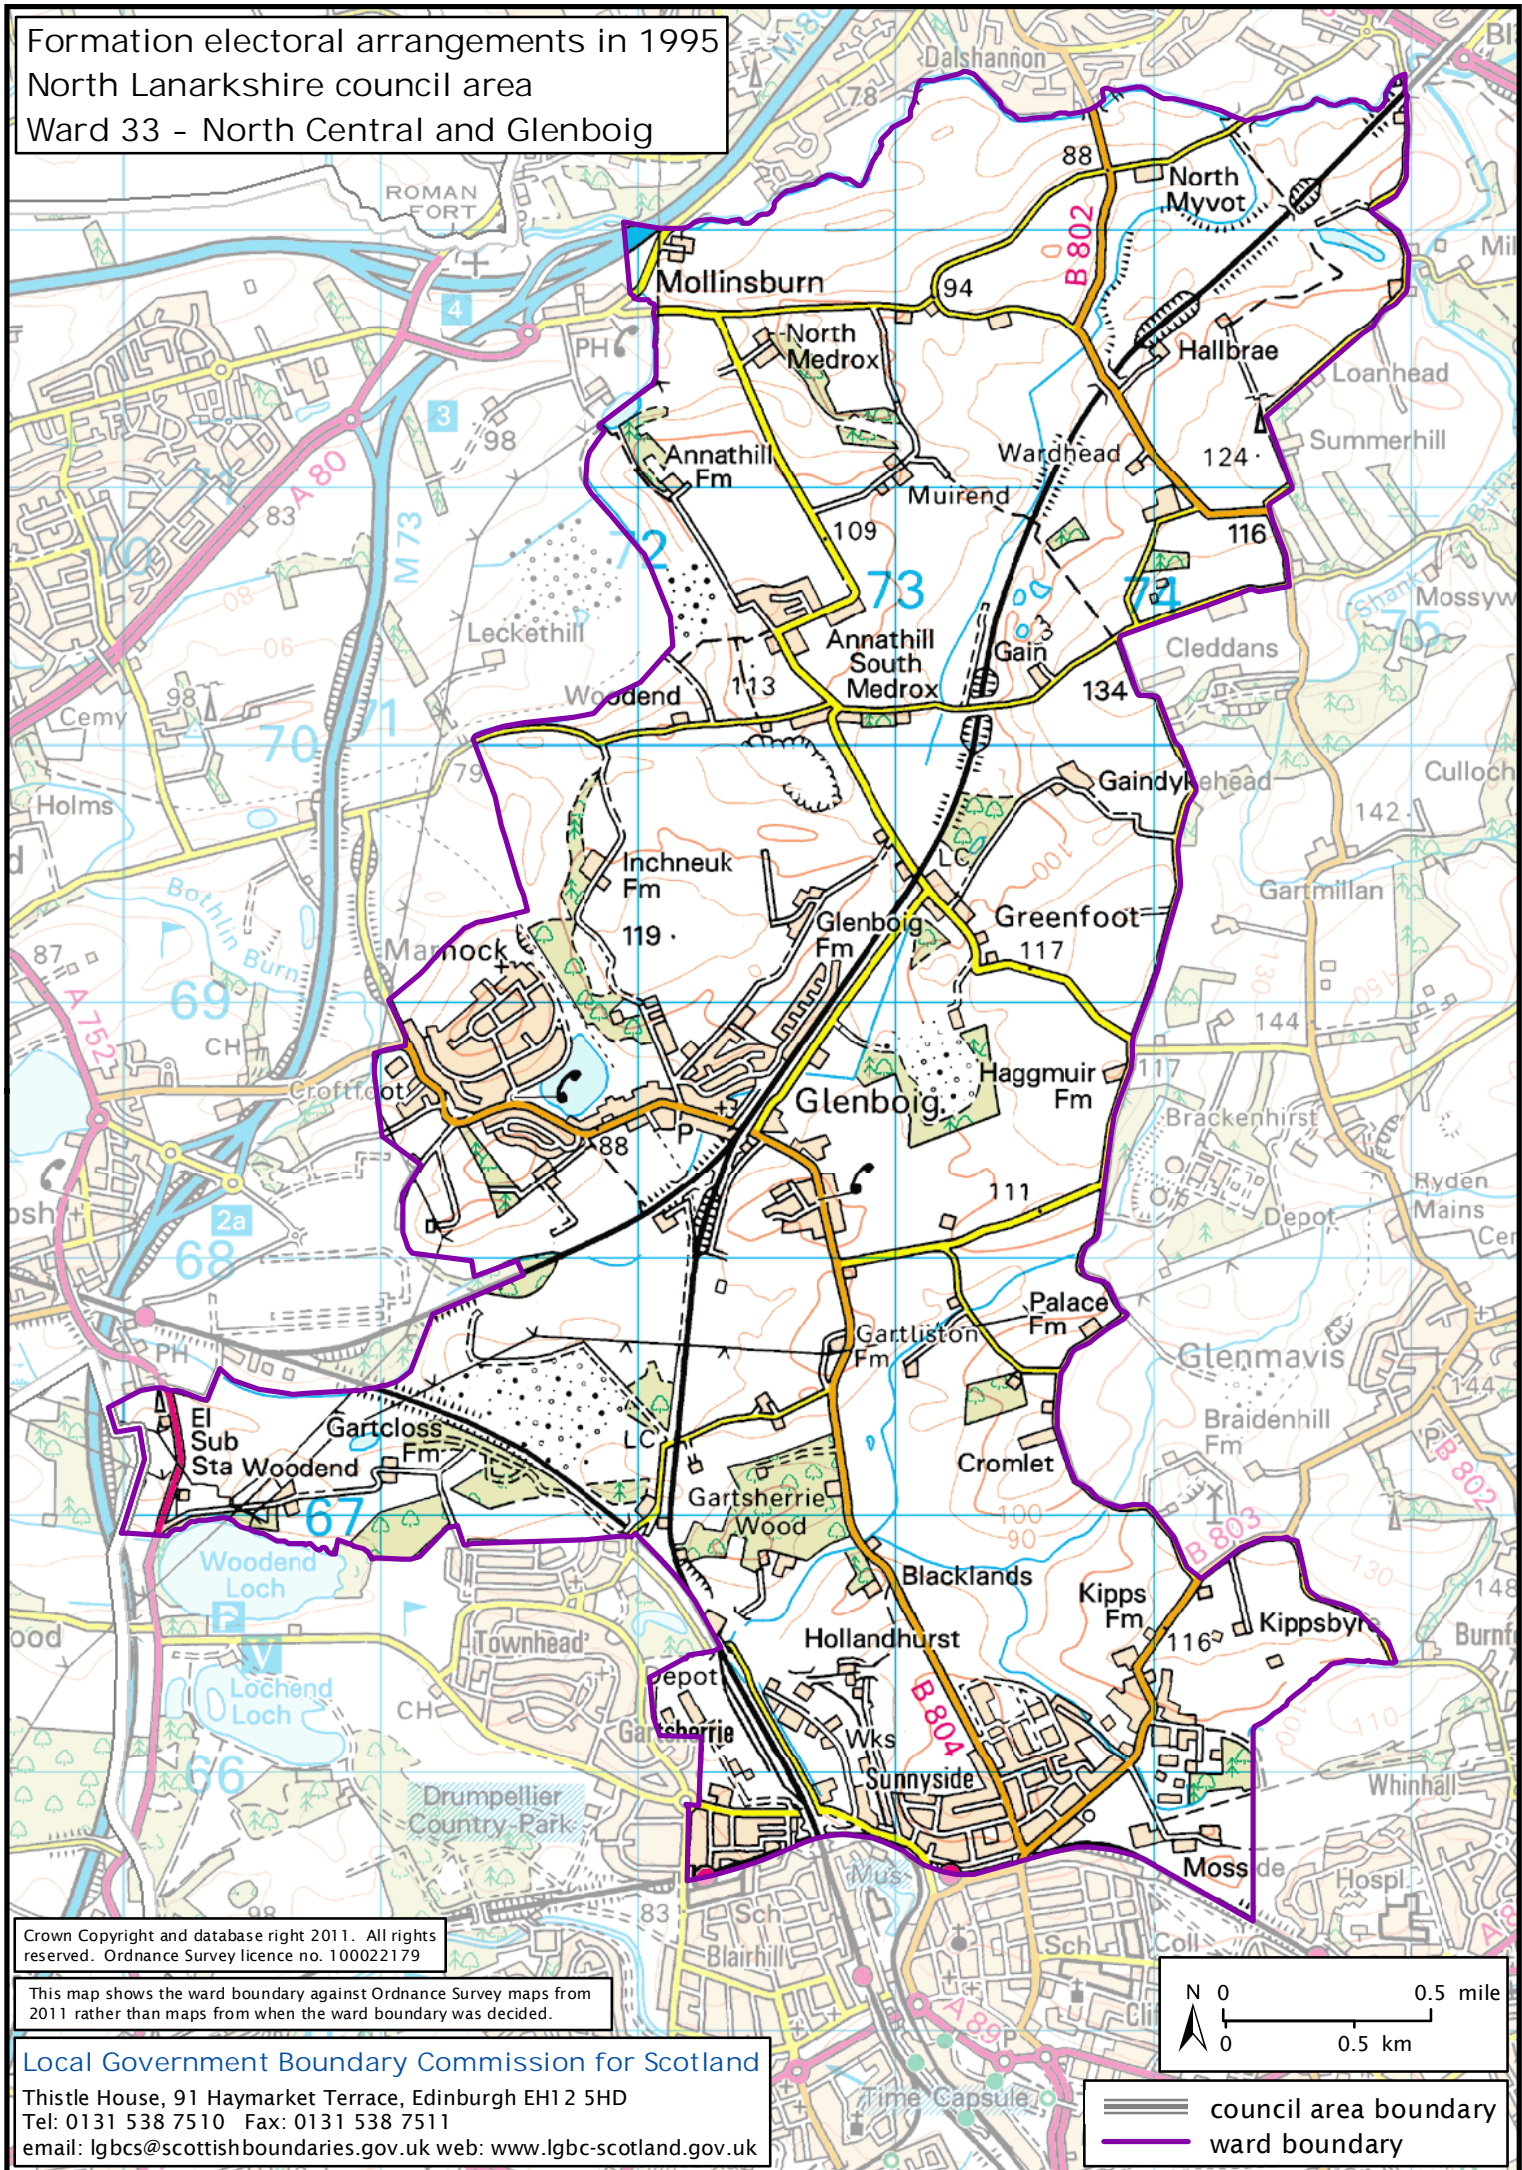

Formation electoral arrangements in 1995
 North Lanarkshire council area
 Ward 33 - North Central and Glenboig

Crown Copyright and database right 2011. All rights reserved. Ordnance Survey licence no. 100022179

This map shows the ward boundary against Ordnance Survey maps from 2011 rather than maps from when the ward boundary was decided.

Local Government Boundary Commission for Scotland

Thistle House, 91 Haymarket Terrace, Edinburgh EH1 2 5HD
 Tel: 0131 538 7510 Fax: 0131 538 7511