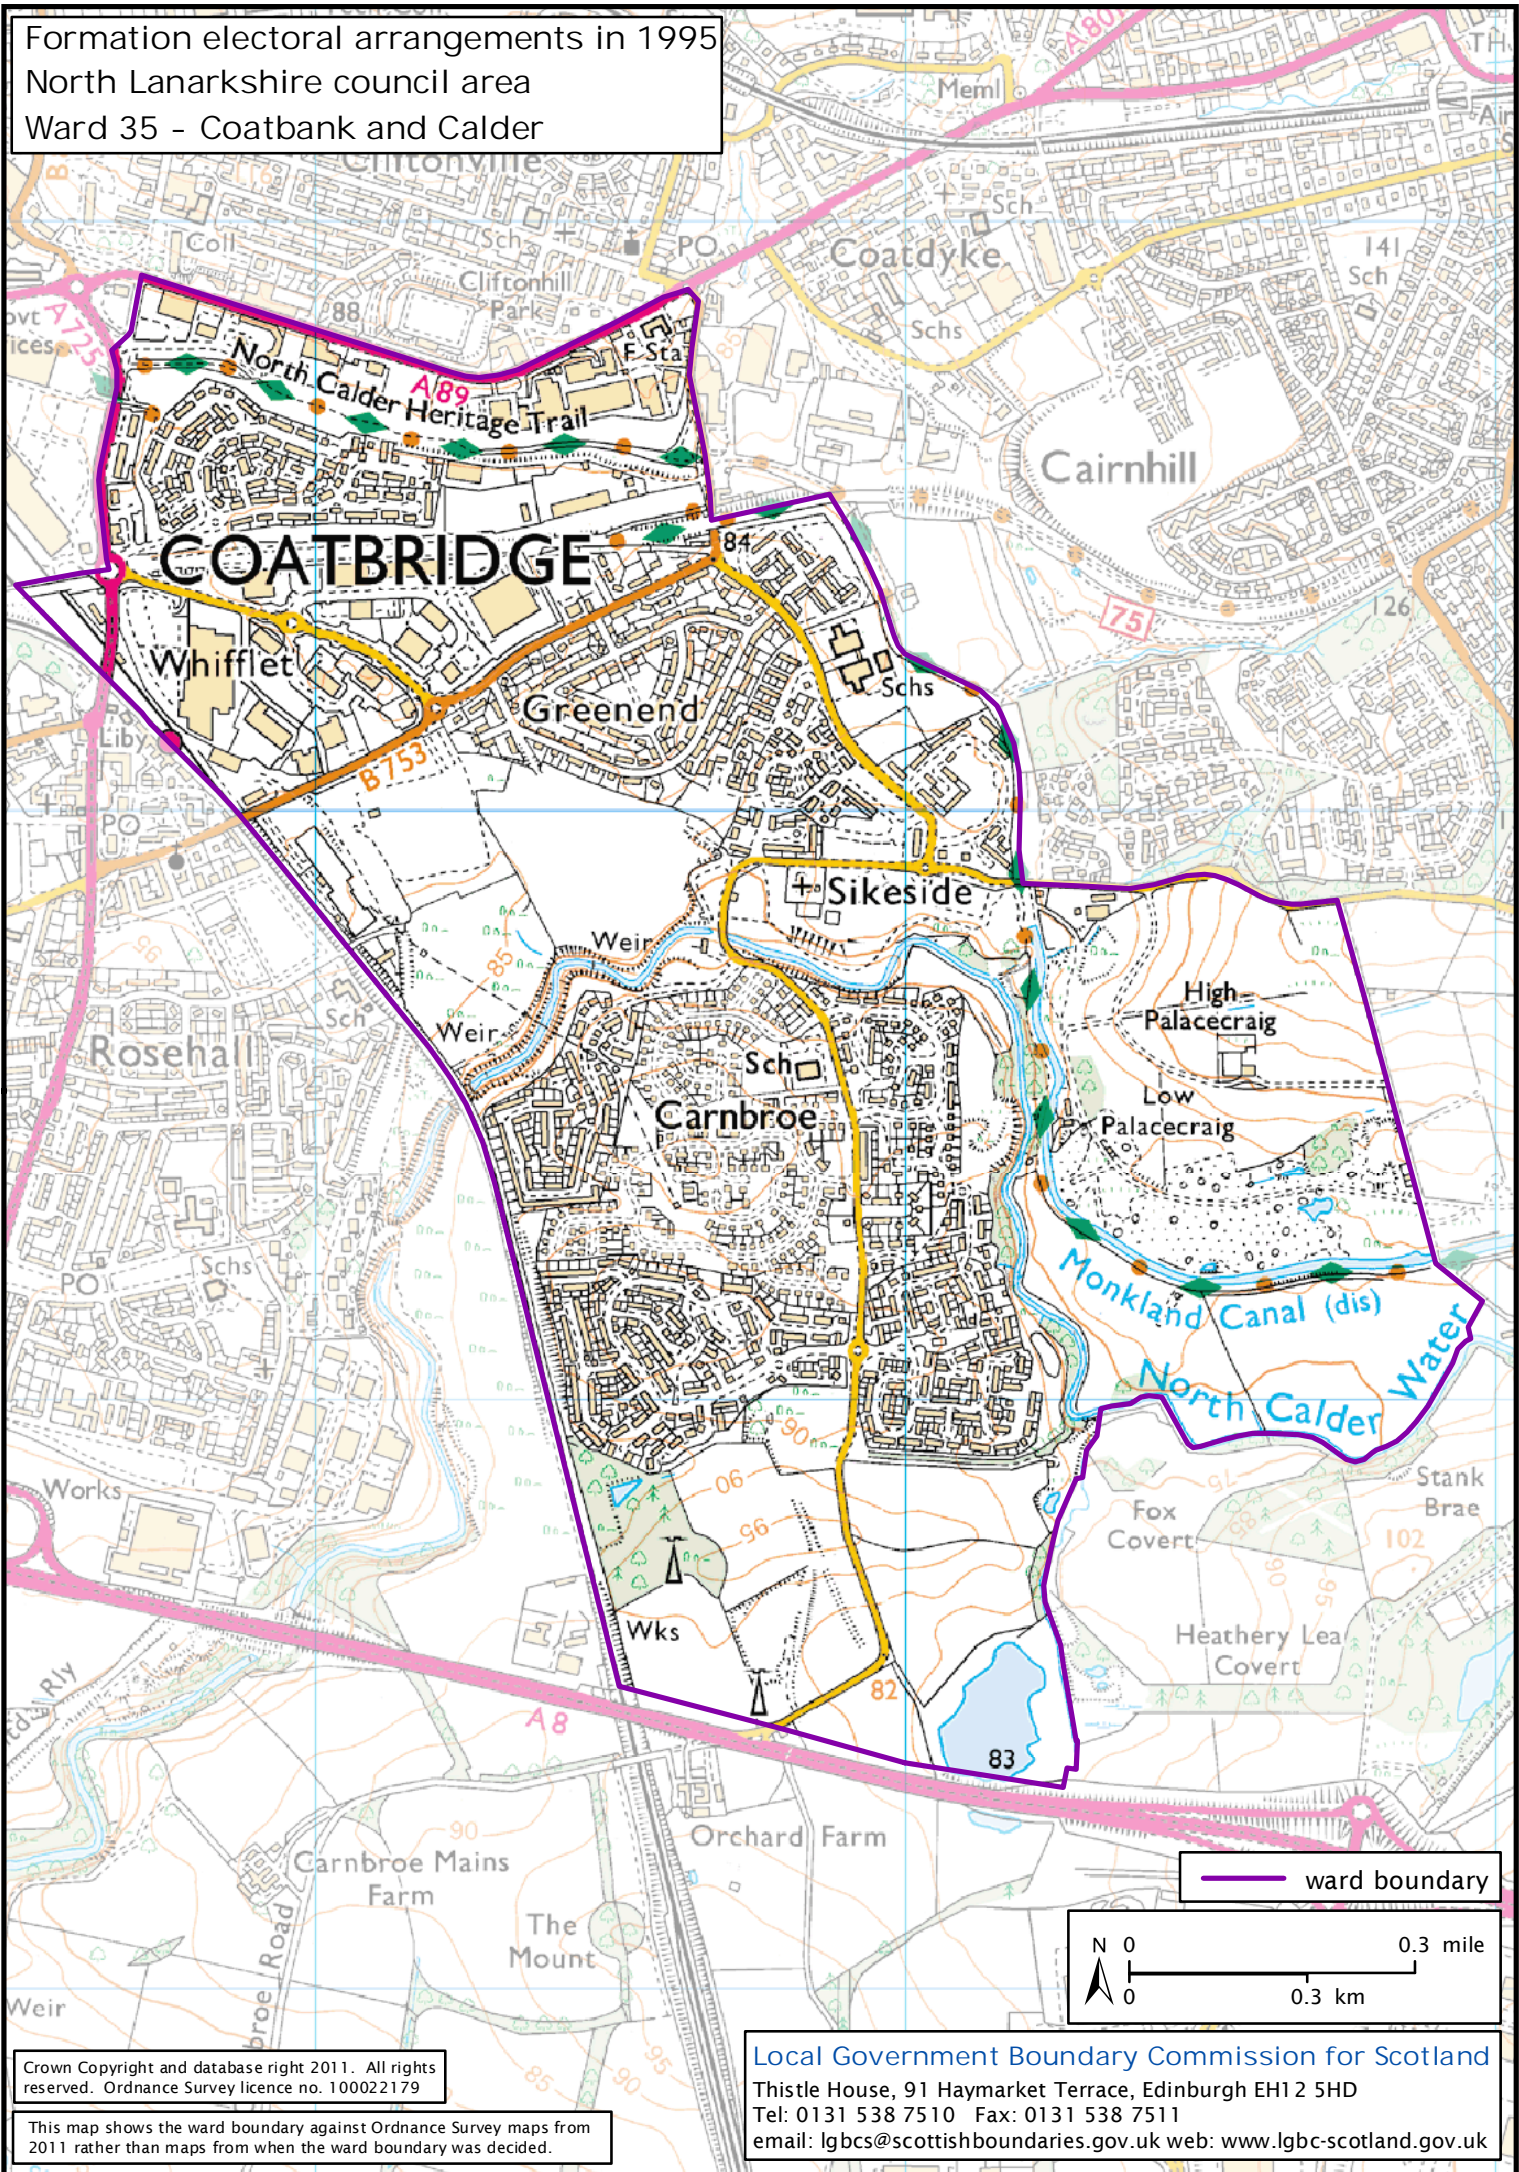

Formation electoral arrangements in 1995
 North Lanarkshire council area
 Ward 35 - Coatbank and Calder

— ward boundary

Crown Copyright and database right 2011. All rights reserved. Ordnance Survey licence no. 100022179

This map shows the ward boundary against Ordnance Survey maps from 2011 rather than maps from when the ward boundary was decided.

Local Government Boundary Commission for Scotland
 Thistle House, 91 Haymarket Terrace, Edinburgh EH1 2 5HD
 Tel: 0131 538 7510 Fax: 0131 538 7511
 email: lgbcsc@scottishboundaries.gov.uk web: www.lgbc-scotland.gov.uk