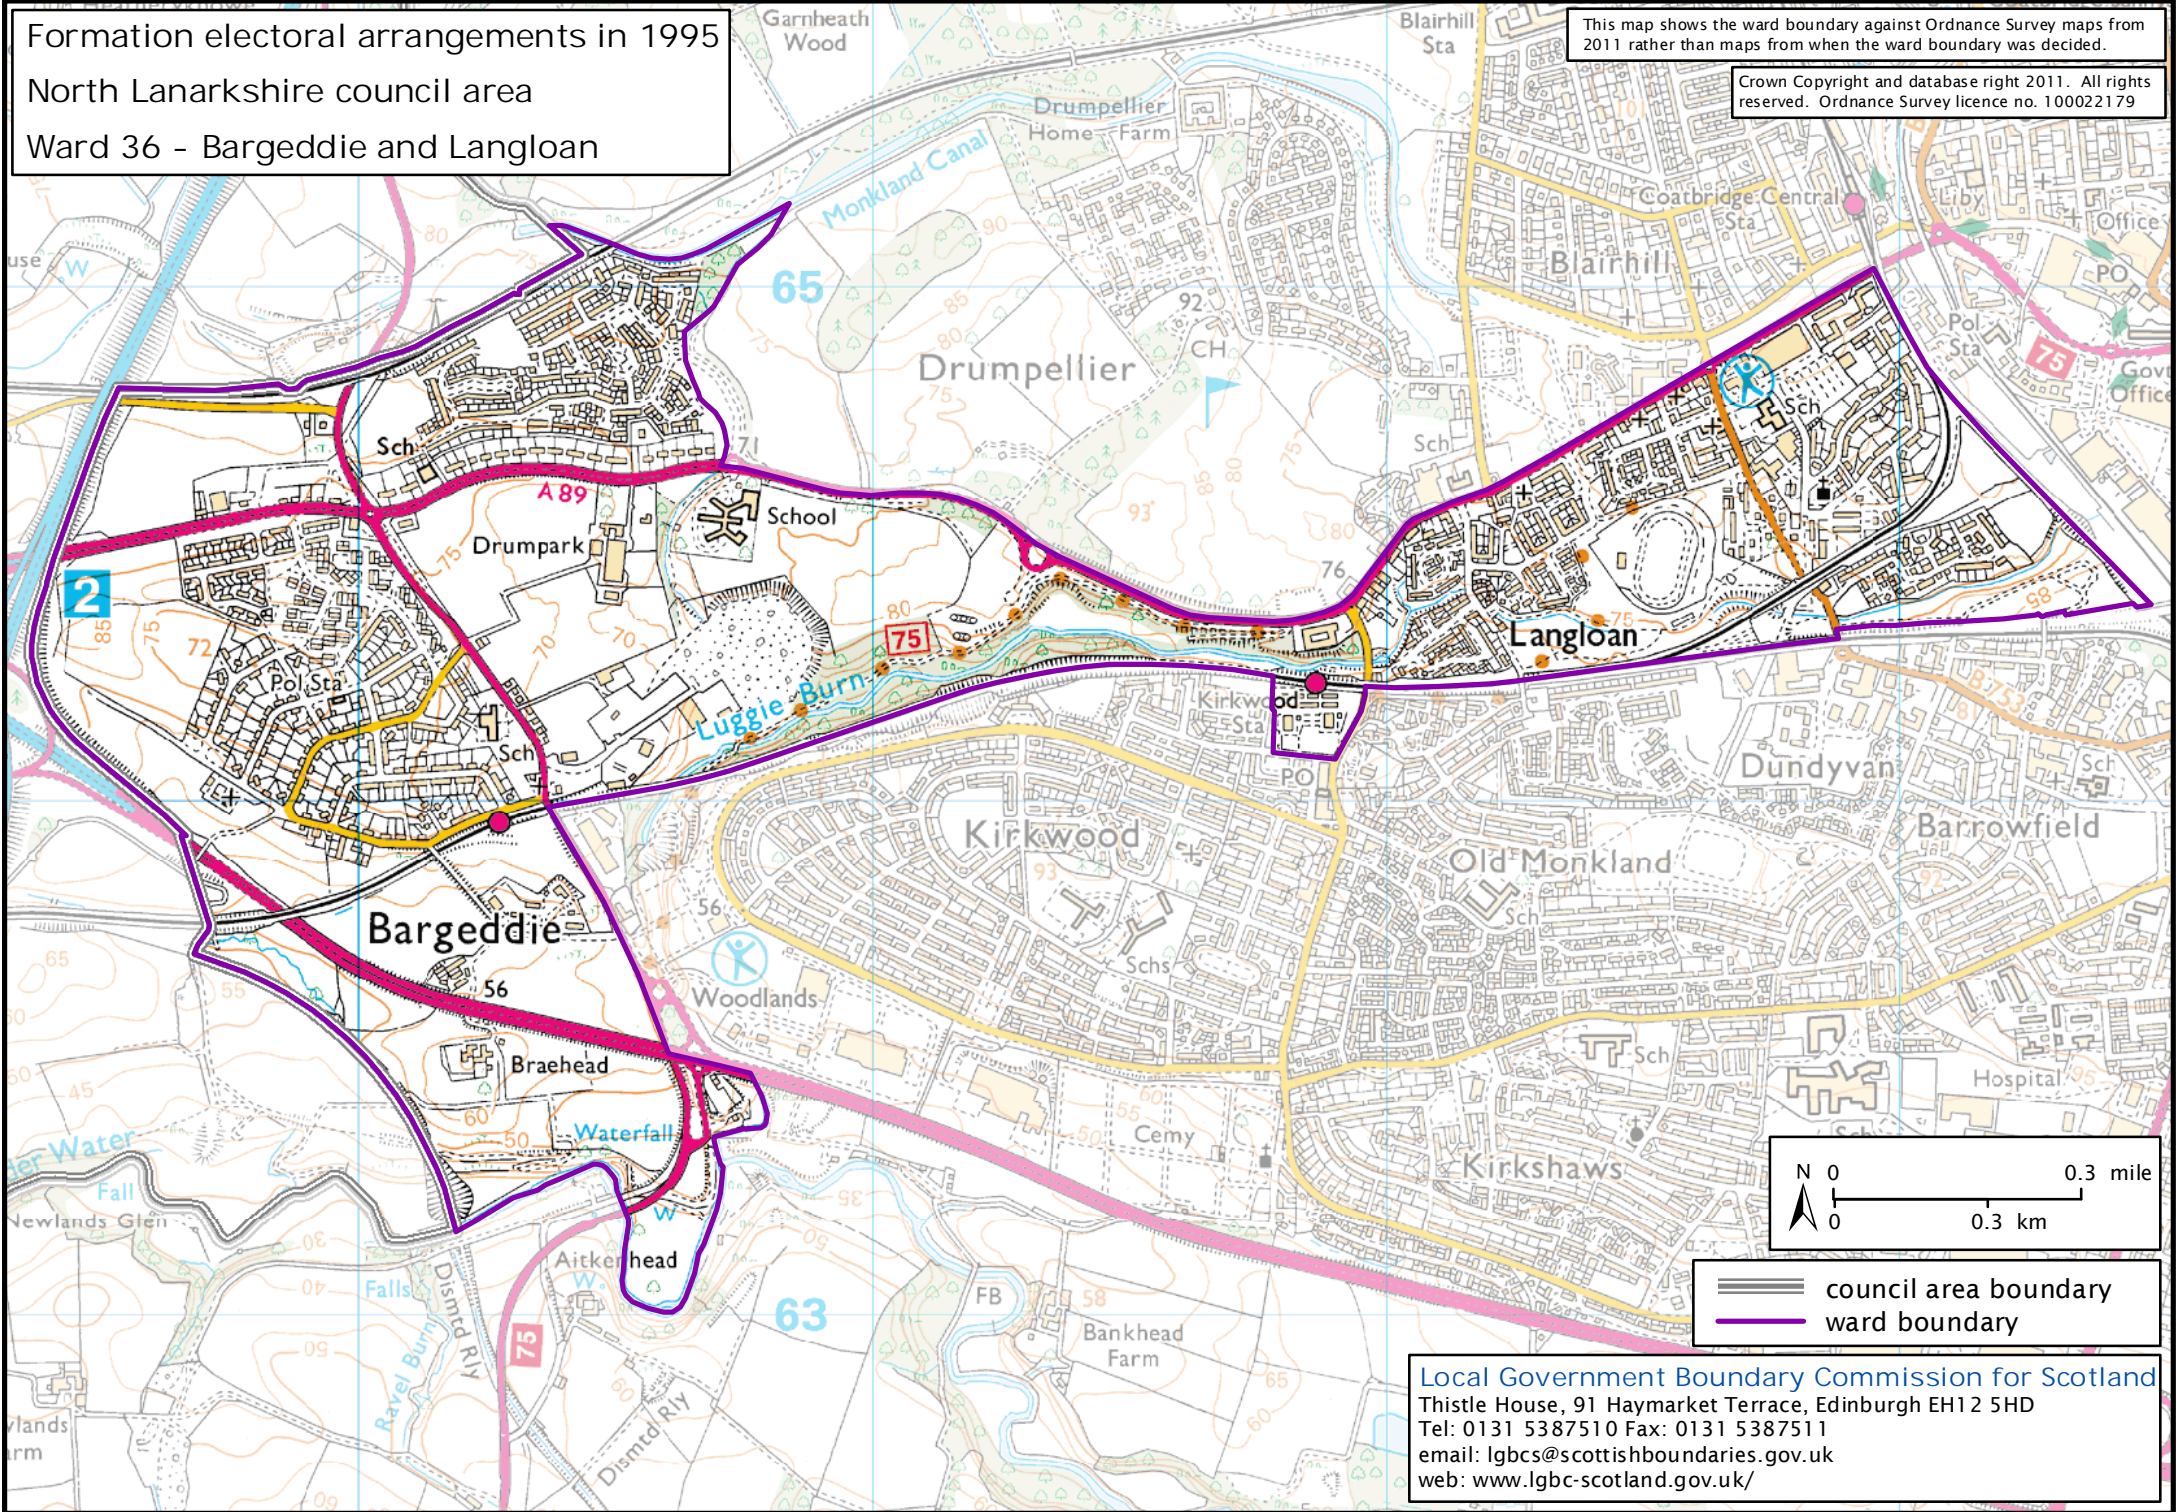

Formation electoral arrangements in 1995
North Lanarkshire council area
Ward 36 - Bargeddie and Langloan

This map shows the ward boundary against Ordnance Survey maps from 2011 rather than maps from when the ward boundary was decided.

Crown Copyright and database right 2011. All rights reserved. Ordnance Survey licence no. 100022179

— council area boundary
— ward boundary

Local Government Boundary Commission for Scotland
Thistle House, 91 Haymarket Terrace, Edinburgh EH12 5HD
Tel: 0131 5387510 Fax: 0131 5387511
email: lgbc@scottishboundaries.gov.uk
web: www.lgbc-scotland.gov.uk/