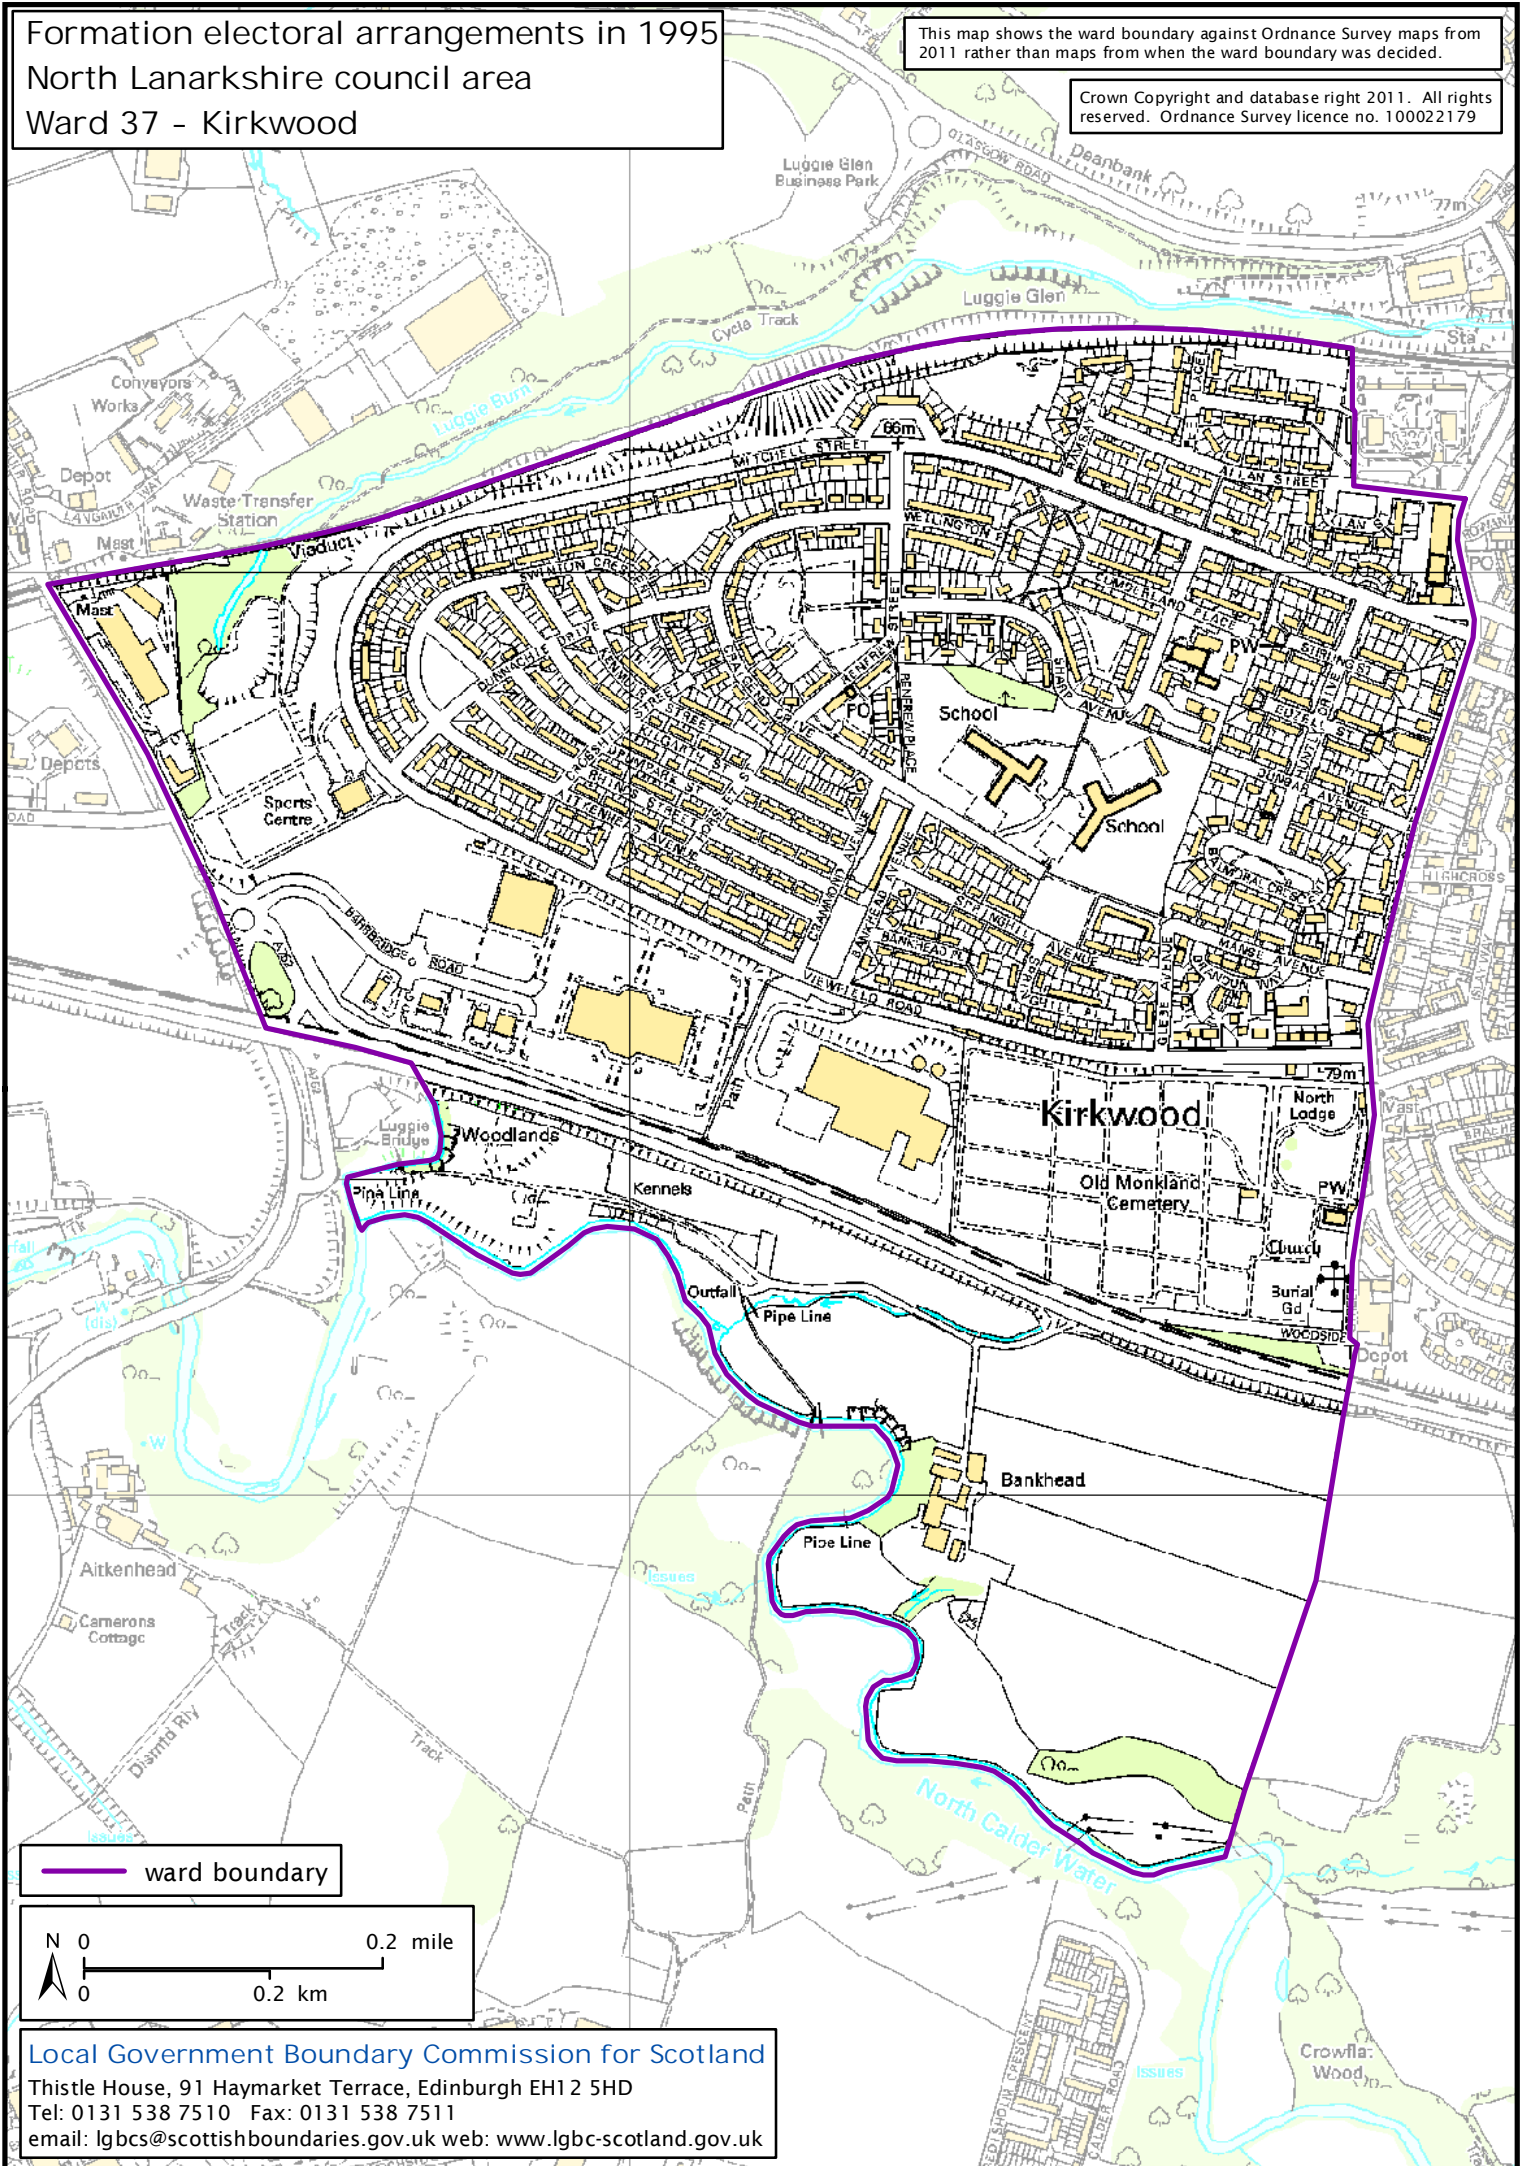

Formation electoral arrangements in 1995  
North Lanarkshire council area  
Ward 37 - Kirkwood

This map shows the ward boundary against Ordnance Survey maps from 2011 rather than maps from when the ward boundary was decided.

Crown Copyright and database right 2011. All rights reserved. Ordnance Survey licence no. 100022179

ward boundary

Local Government Boundary Commission for Scotland  
Thistle House, 91 Haymarket Terrace, Edinburgh EH12 5HD  
Tel: 0131 538 7510 Fax: 0131 538 7511  
email: lgbcsc@scottishboundaries.gov.uk web: www.lgbc-scotland.gov.uk