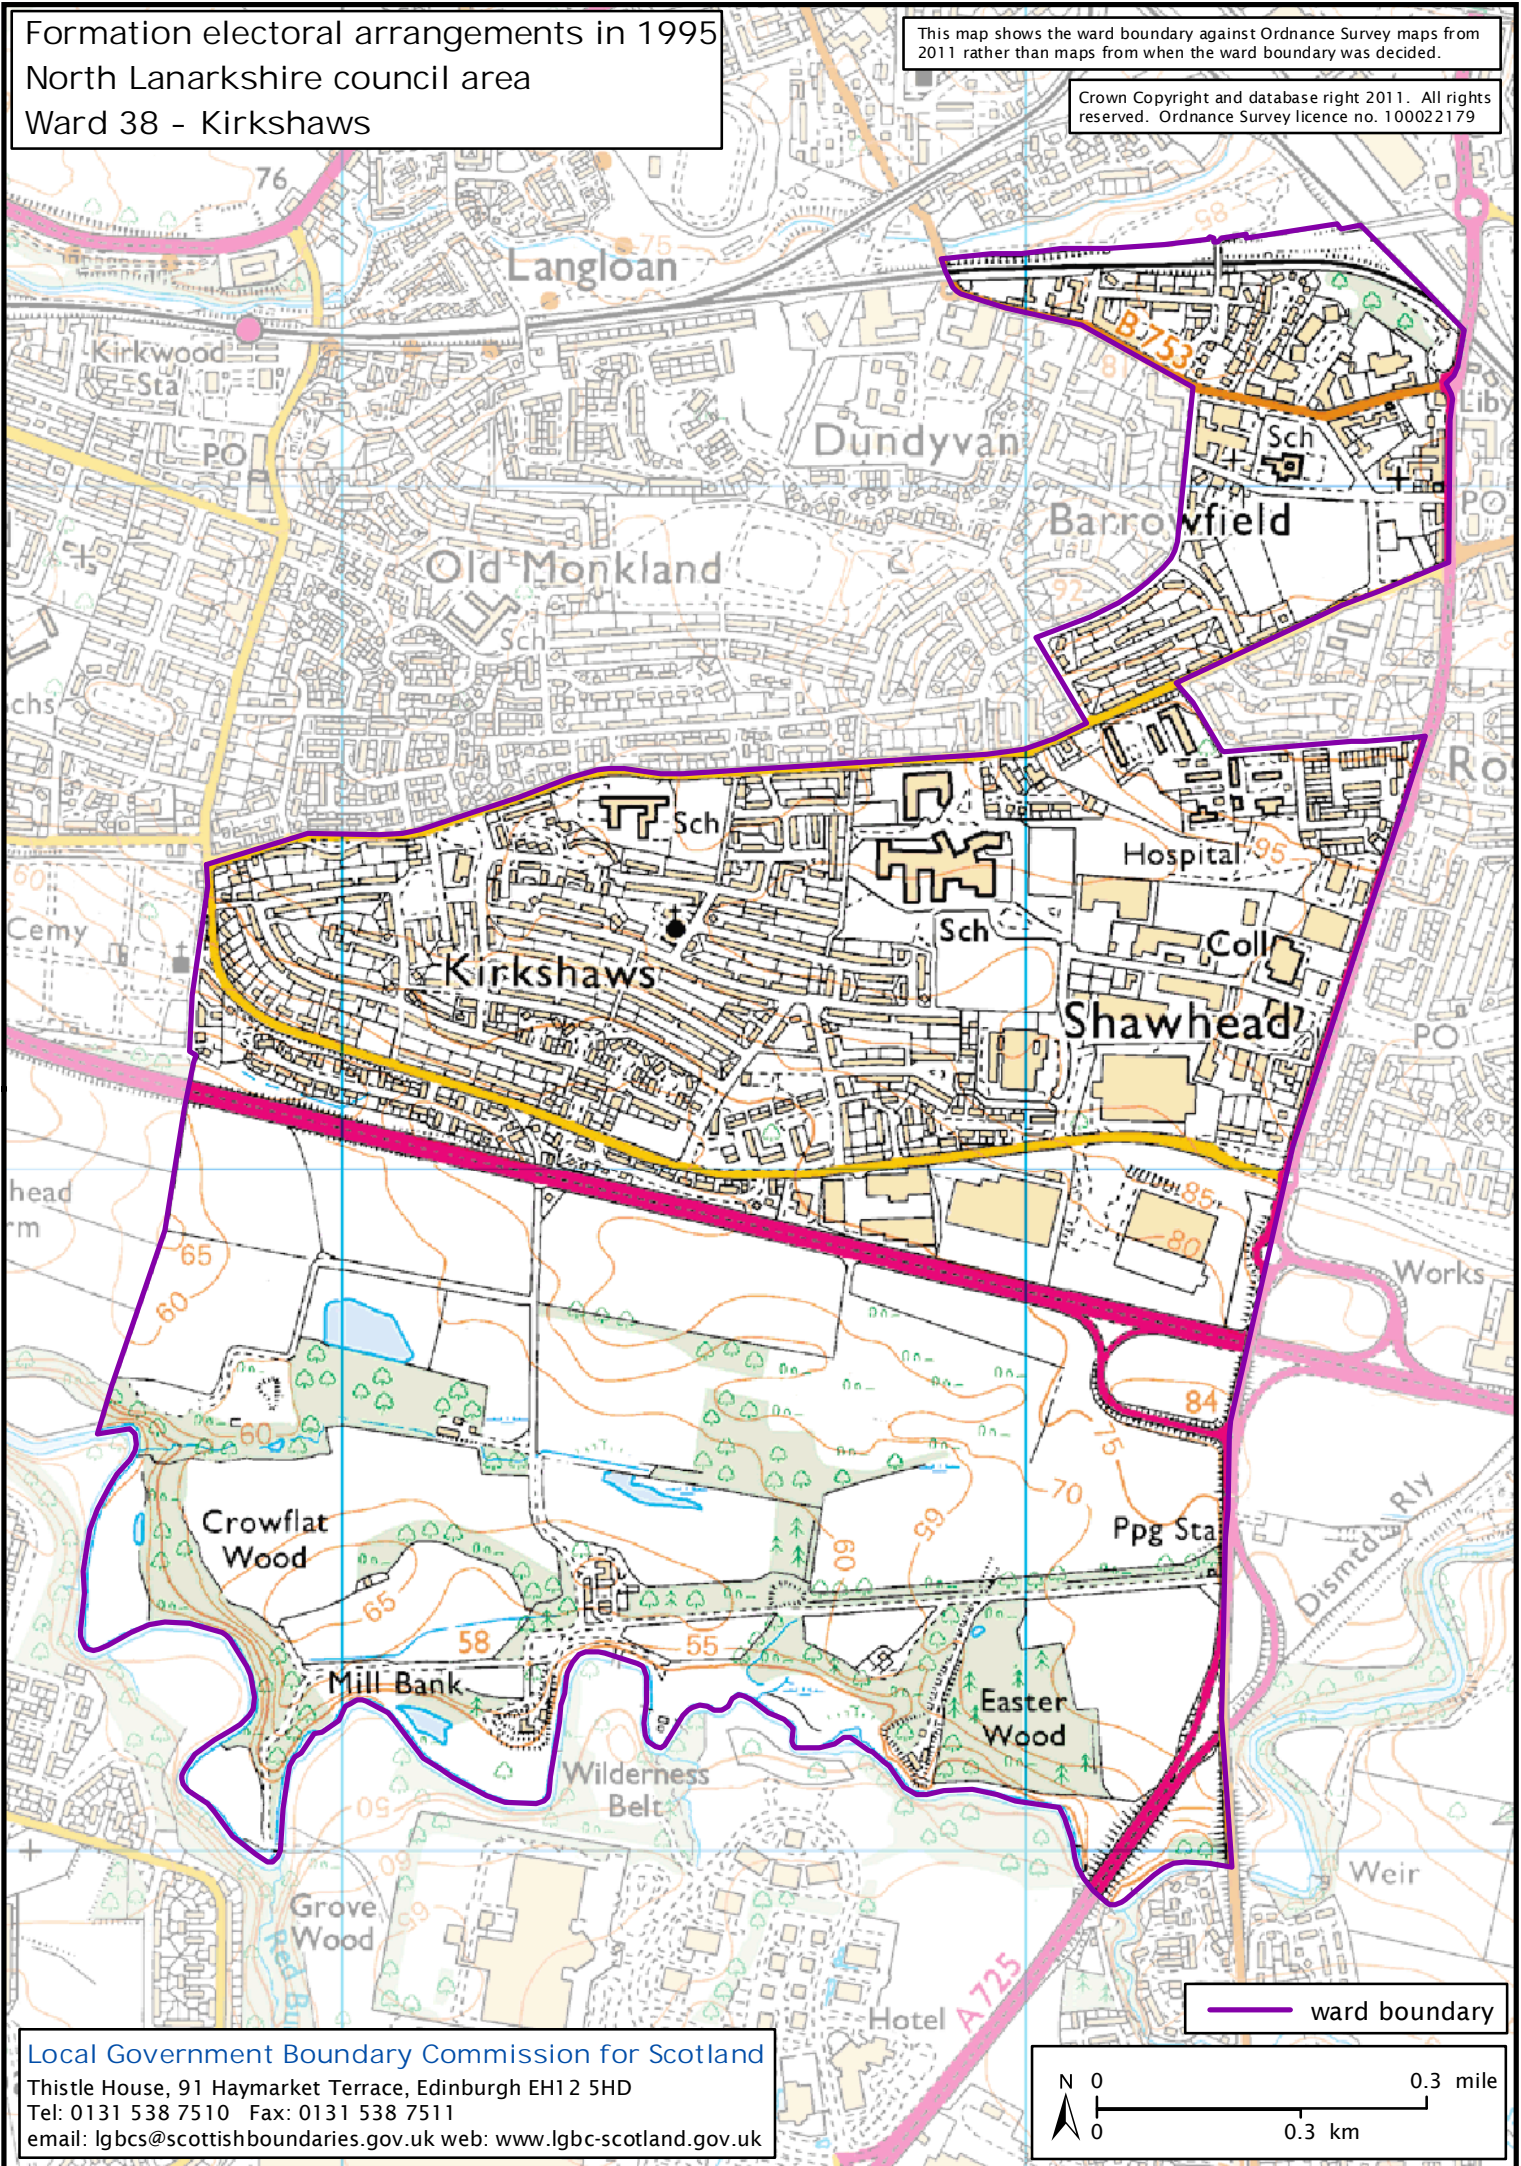

Formation electoral arrangements in 1995  
North Lanarkshire council area  
Ward 38 - Kirkshaws

This map shows the ward boundary against Ordnance Survey maps from 2011 rather than maps from when the ward boundary was decided.

Crown Copyright and database right 2011. All rights reserved. Ordnance Survey licence no. 100022179

Local Government Boundary Commission for Scotland  
Thistle House, 91 Haymarket Terrace, Edinburgh EH12 5HD  
Tel: 0131 538 7510 Fax: 0131 538 7511  
email: lgbcsc@scottishboundaries.gov.uk web: www.lgbc-scotland.gov.uk