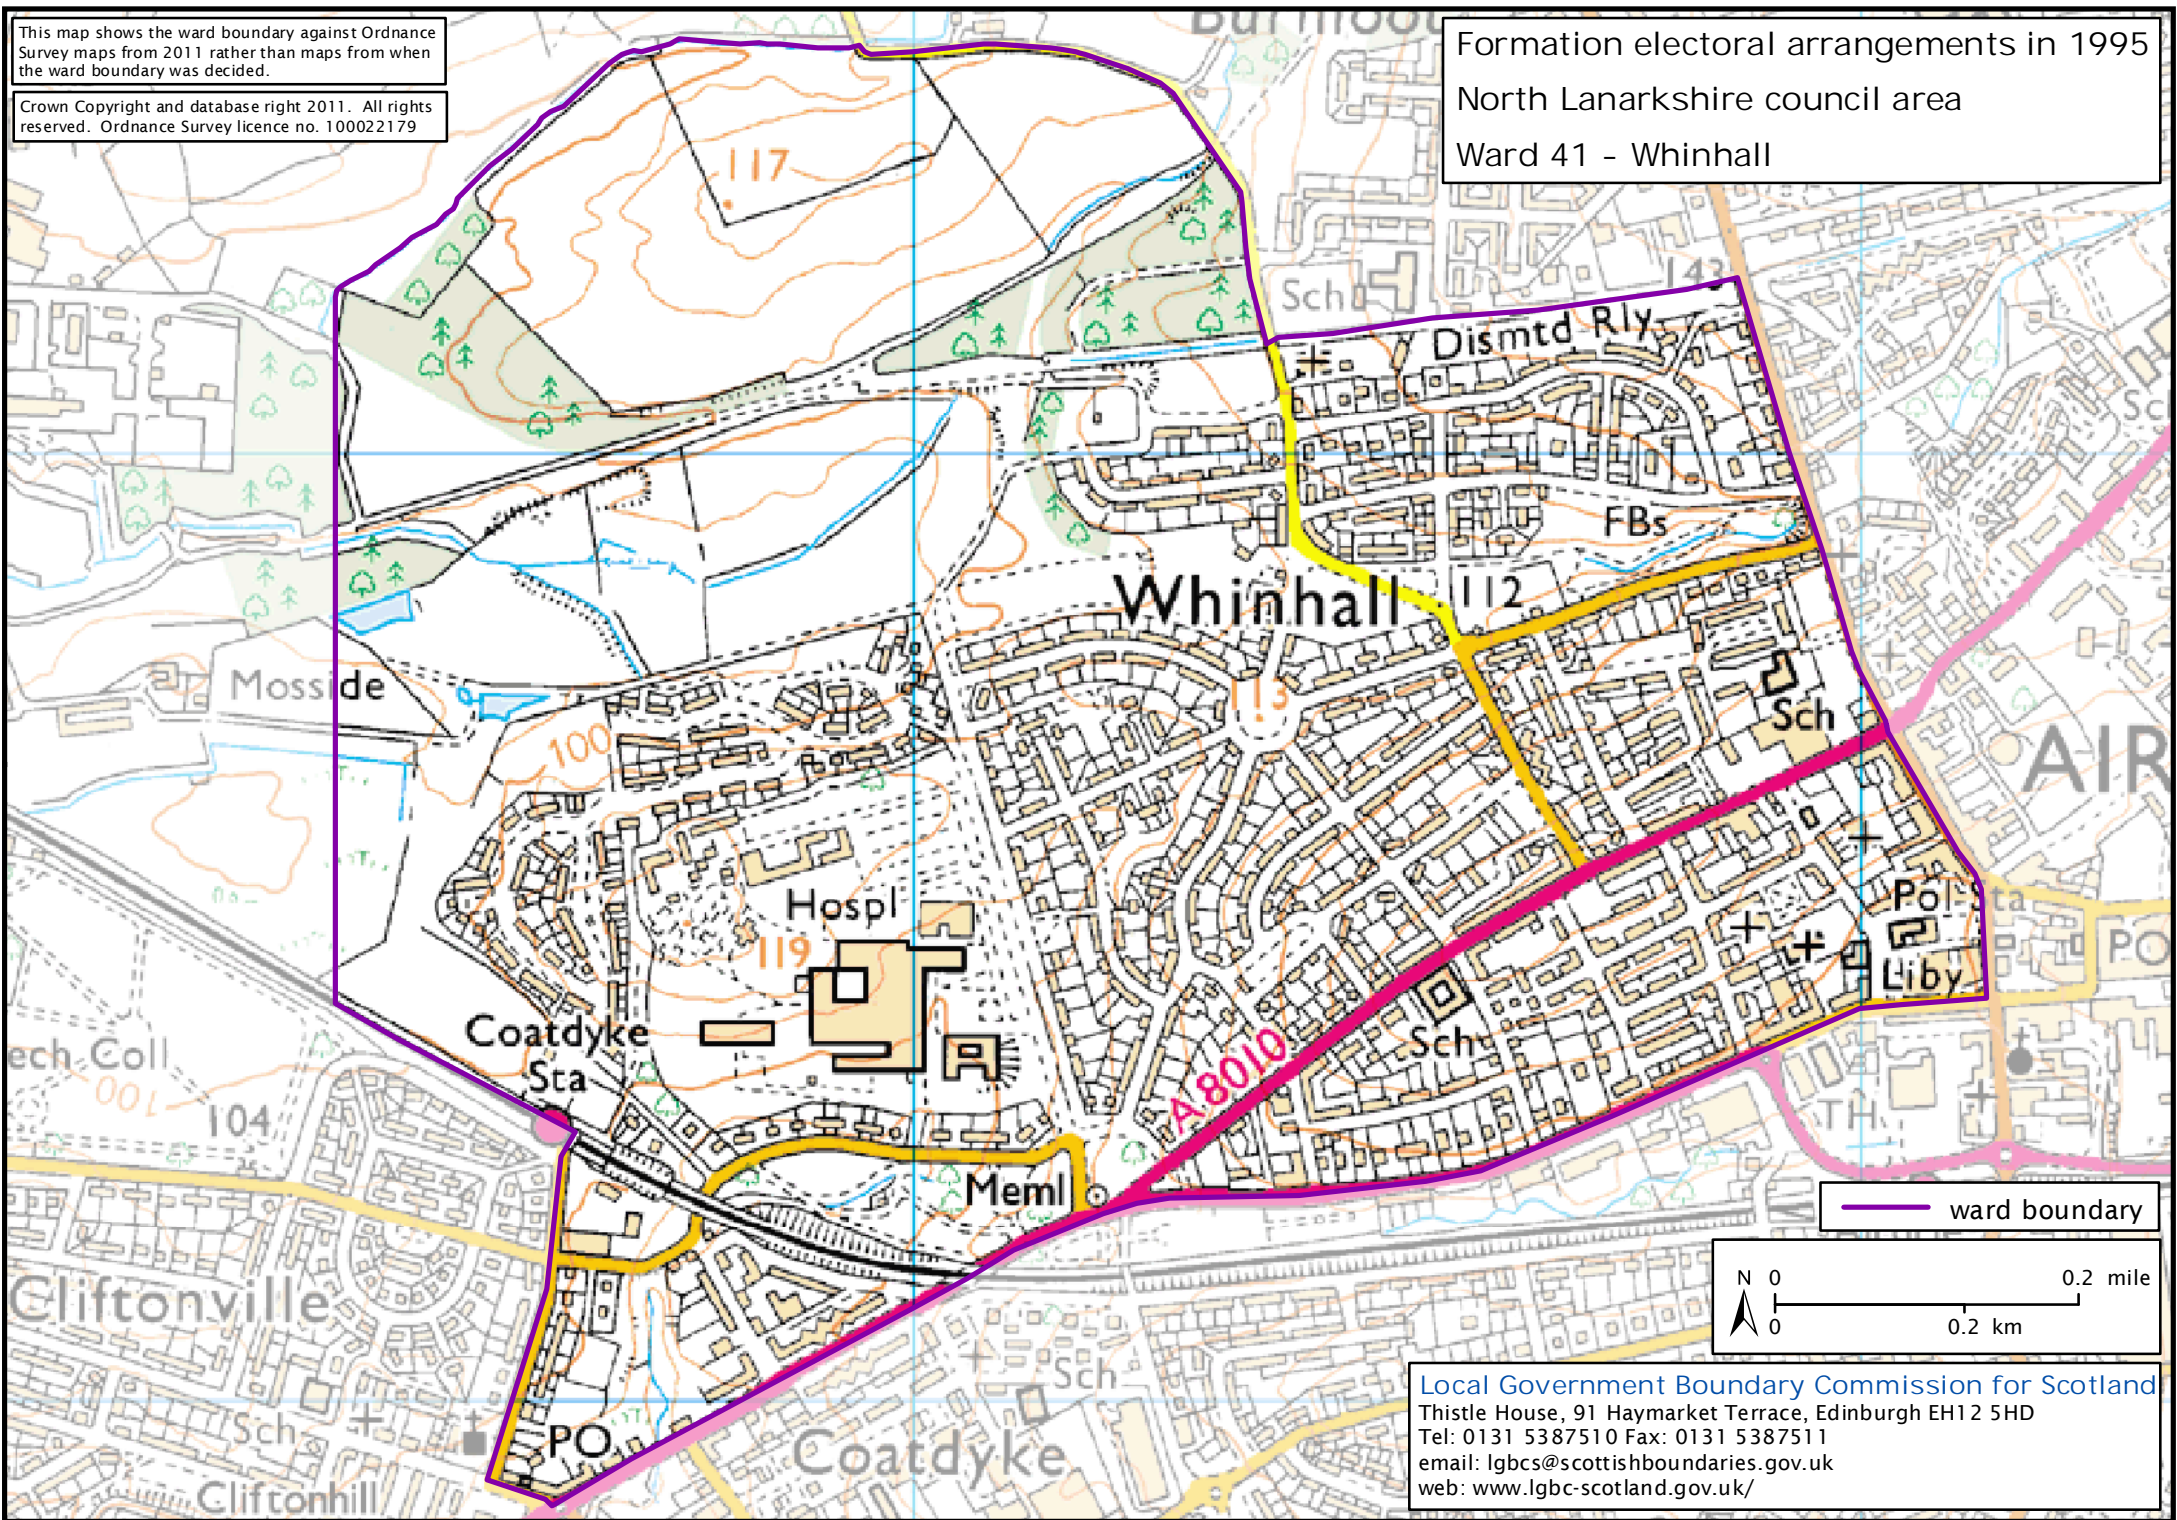

This map shows the ward boundary against Ordnance Survey maps from 2011 rather than maps from when the ward boundary was decided.

Crown Copyright and database right 2011. All rights reserved. Ordnance Survey licence no. 100022179

Formation electoral arrangements in 1995
North Lanarkshire council area
Ward 41 - Whinhall

ward boundary

Local Government Boundary Commission for Scotland
Thistle House, 91 Haymarket Terrace, Edinburgh EH12 5HD
Tel: 0131 5387510 Fax: 0131 5387511
email: lgbcs@scottishboundaries.gov.uk
web: www.lgbc-scotland.gov.uk/