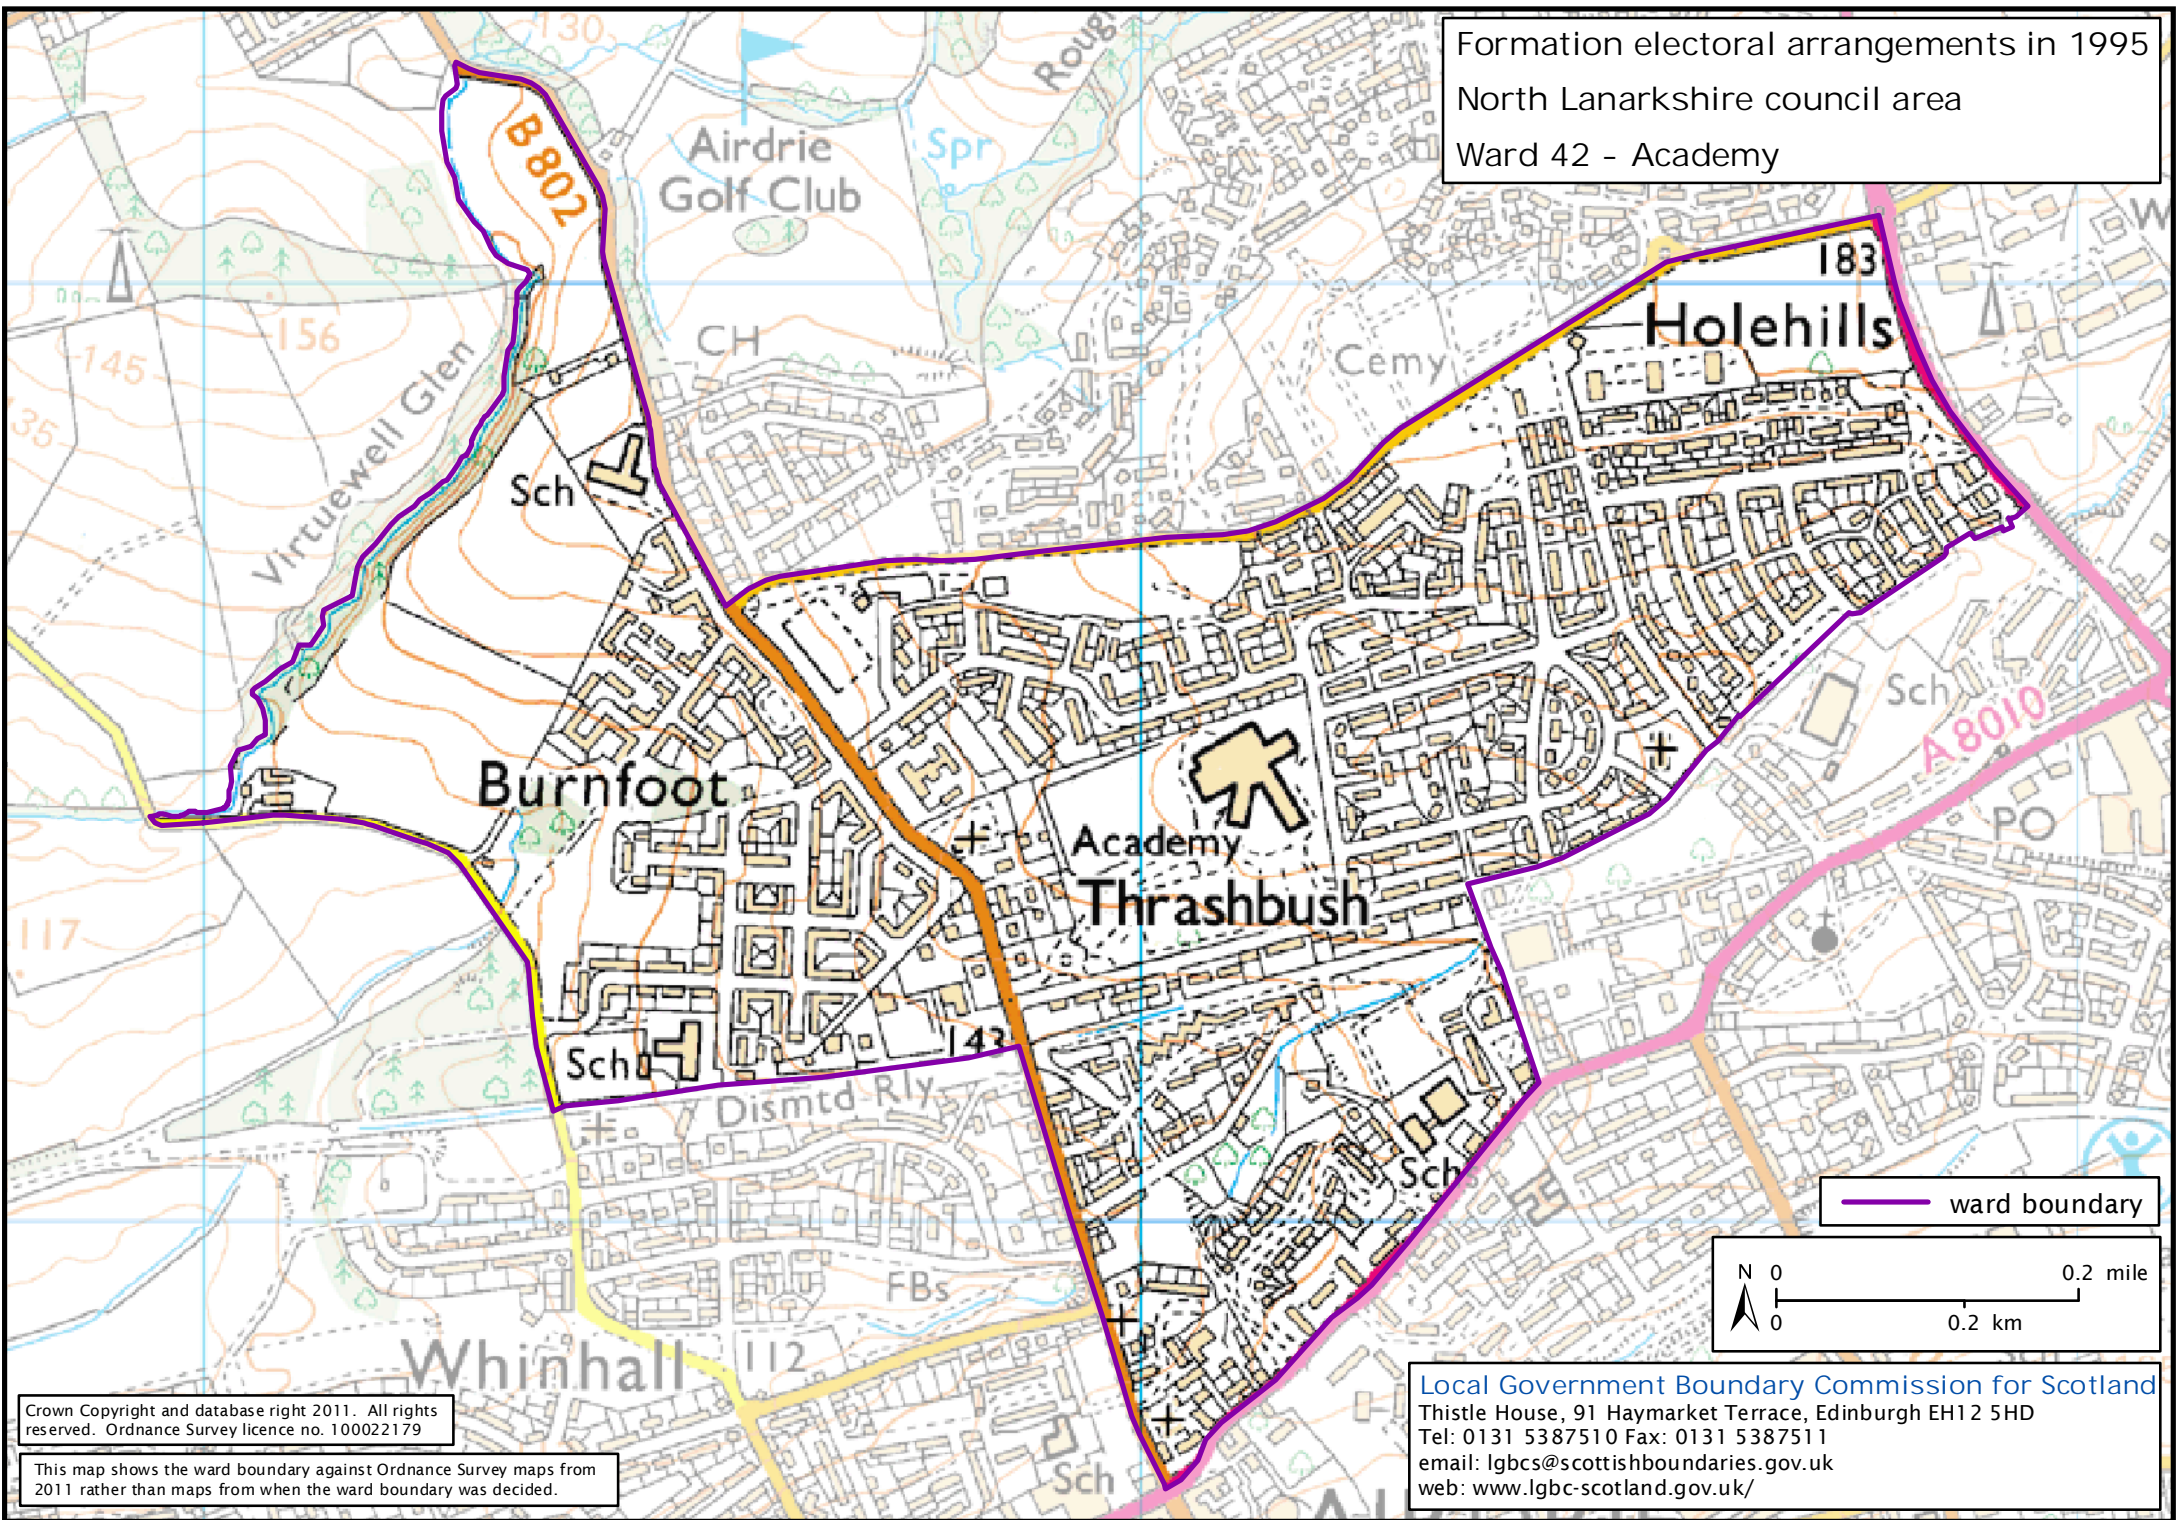

Formation electoral arrangements in 1995
North Lanarkshire council area
Ward 42 - Academy

Crown Copyright and database right 2011. All rights reserved. Ordnance Survey licence no. 100022179

This map shows the ward boundary against Ordnance Survey maps from 2011 rather than maps from when the ward boundary was decided.