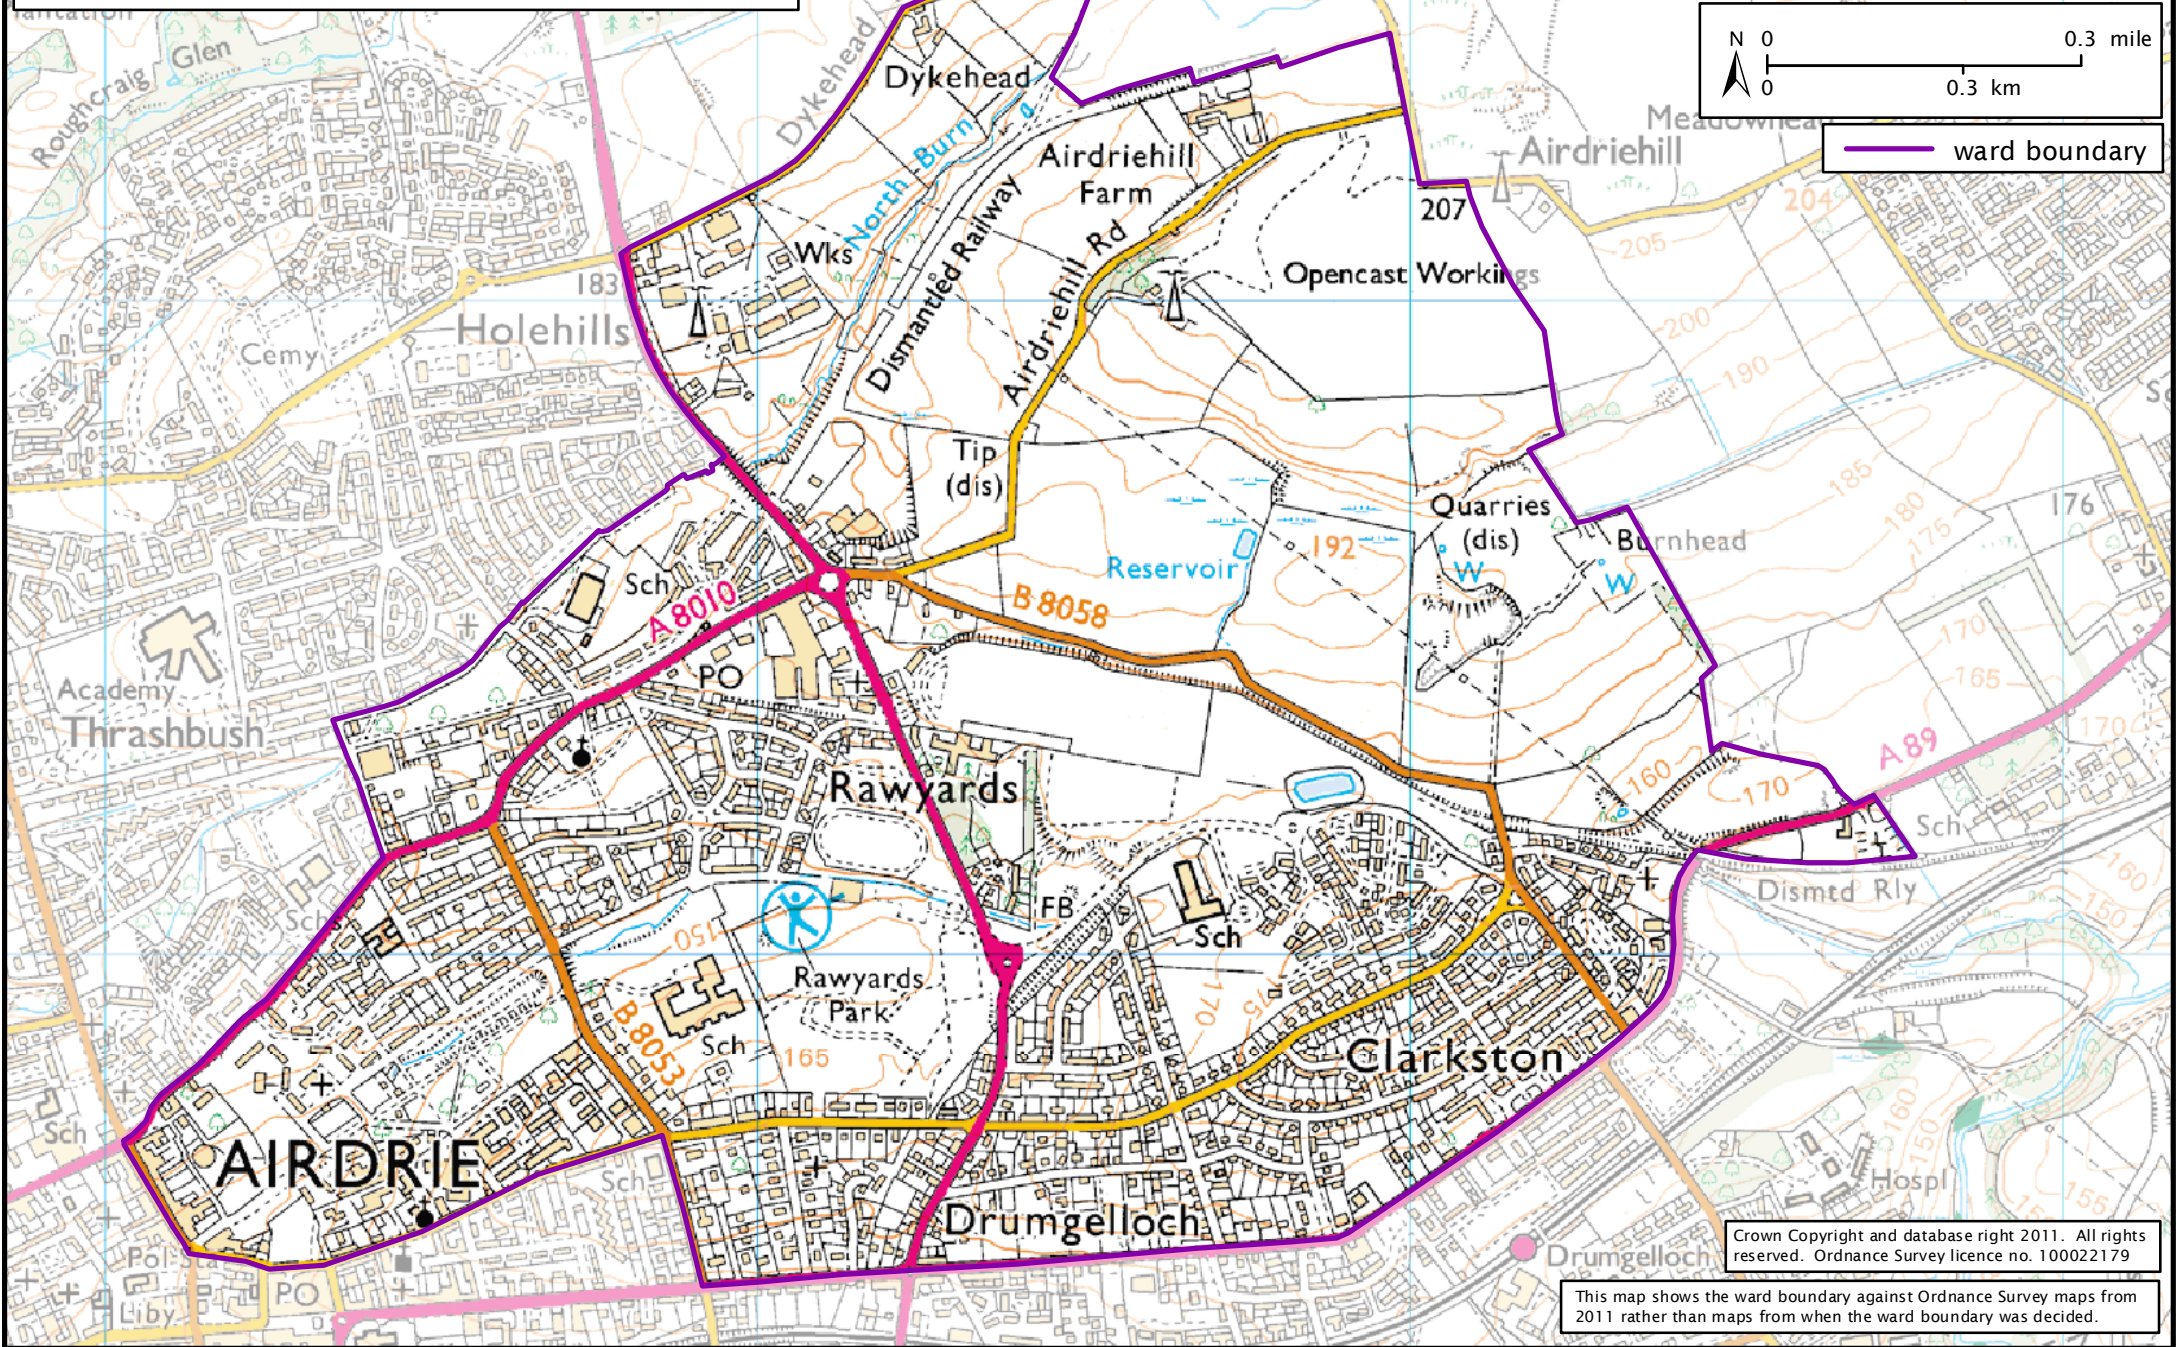

Formation electoral arrangements in 1995
North Lanarkshire council area
Ward 43 - Airdrie Central and Clarkston North

Local Government Boundary Commission for Scotland
Thistle House, 91 Haymarket Terrace, Edinburgh EH12 5HD
Tel: 0131 5387510 Fax: 0131 5387511
email: lgbc@scottishboundaries.gov.uk
web: www.lgbc-scotland.gov.uk/

Crown Copyright and database right 2011. All rights reserved. Ordnance Survey licence no. 100022179

This map shows the ward boundary against Ordnance Survey maps from 2011 rather than maps from when the ward boundary was decided.