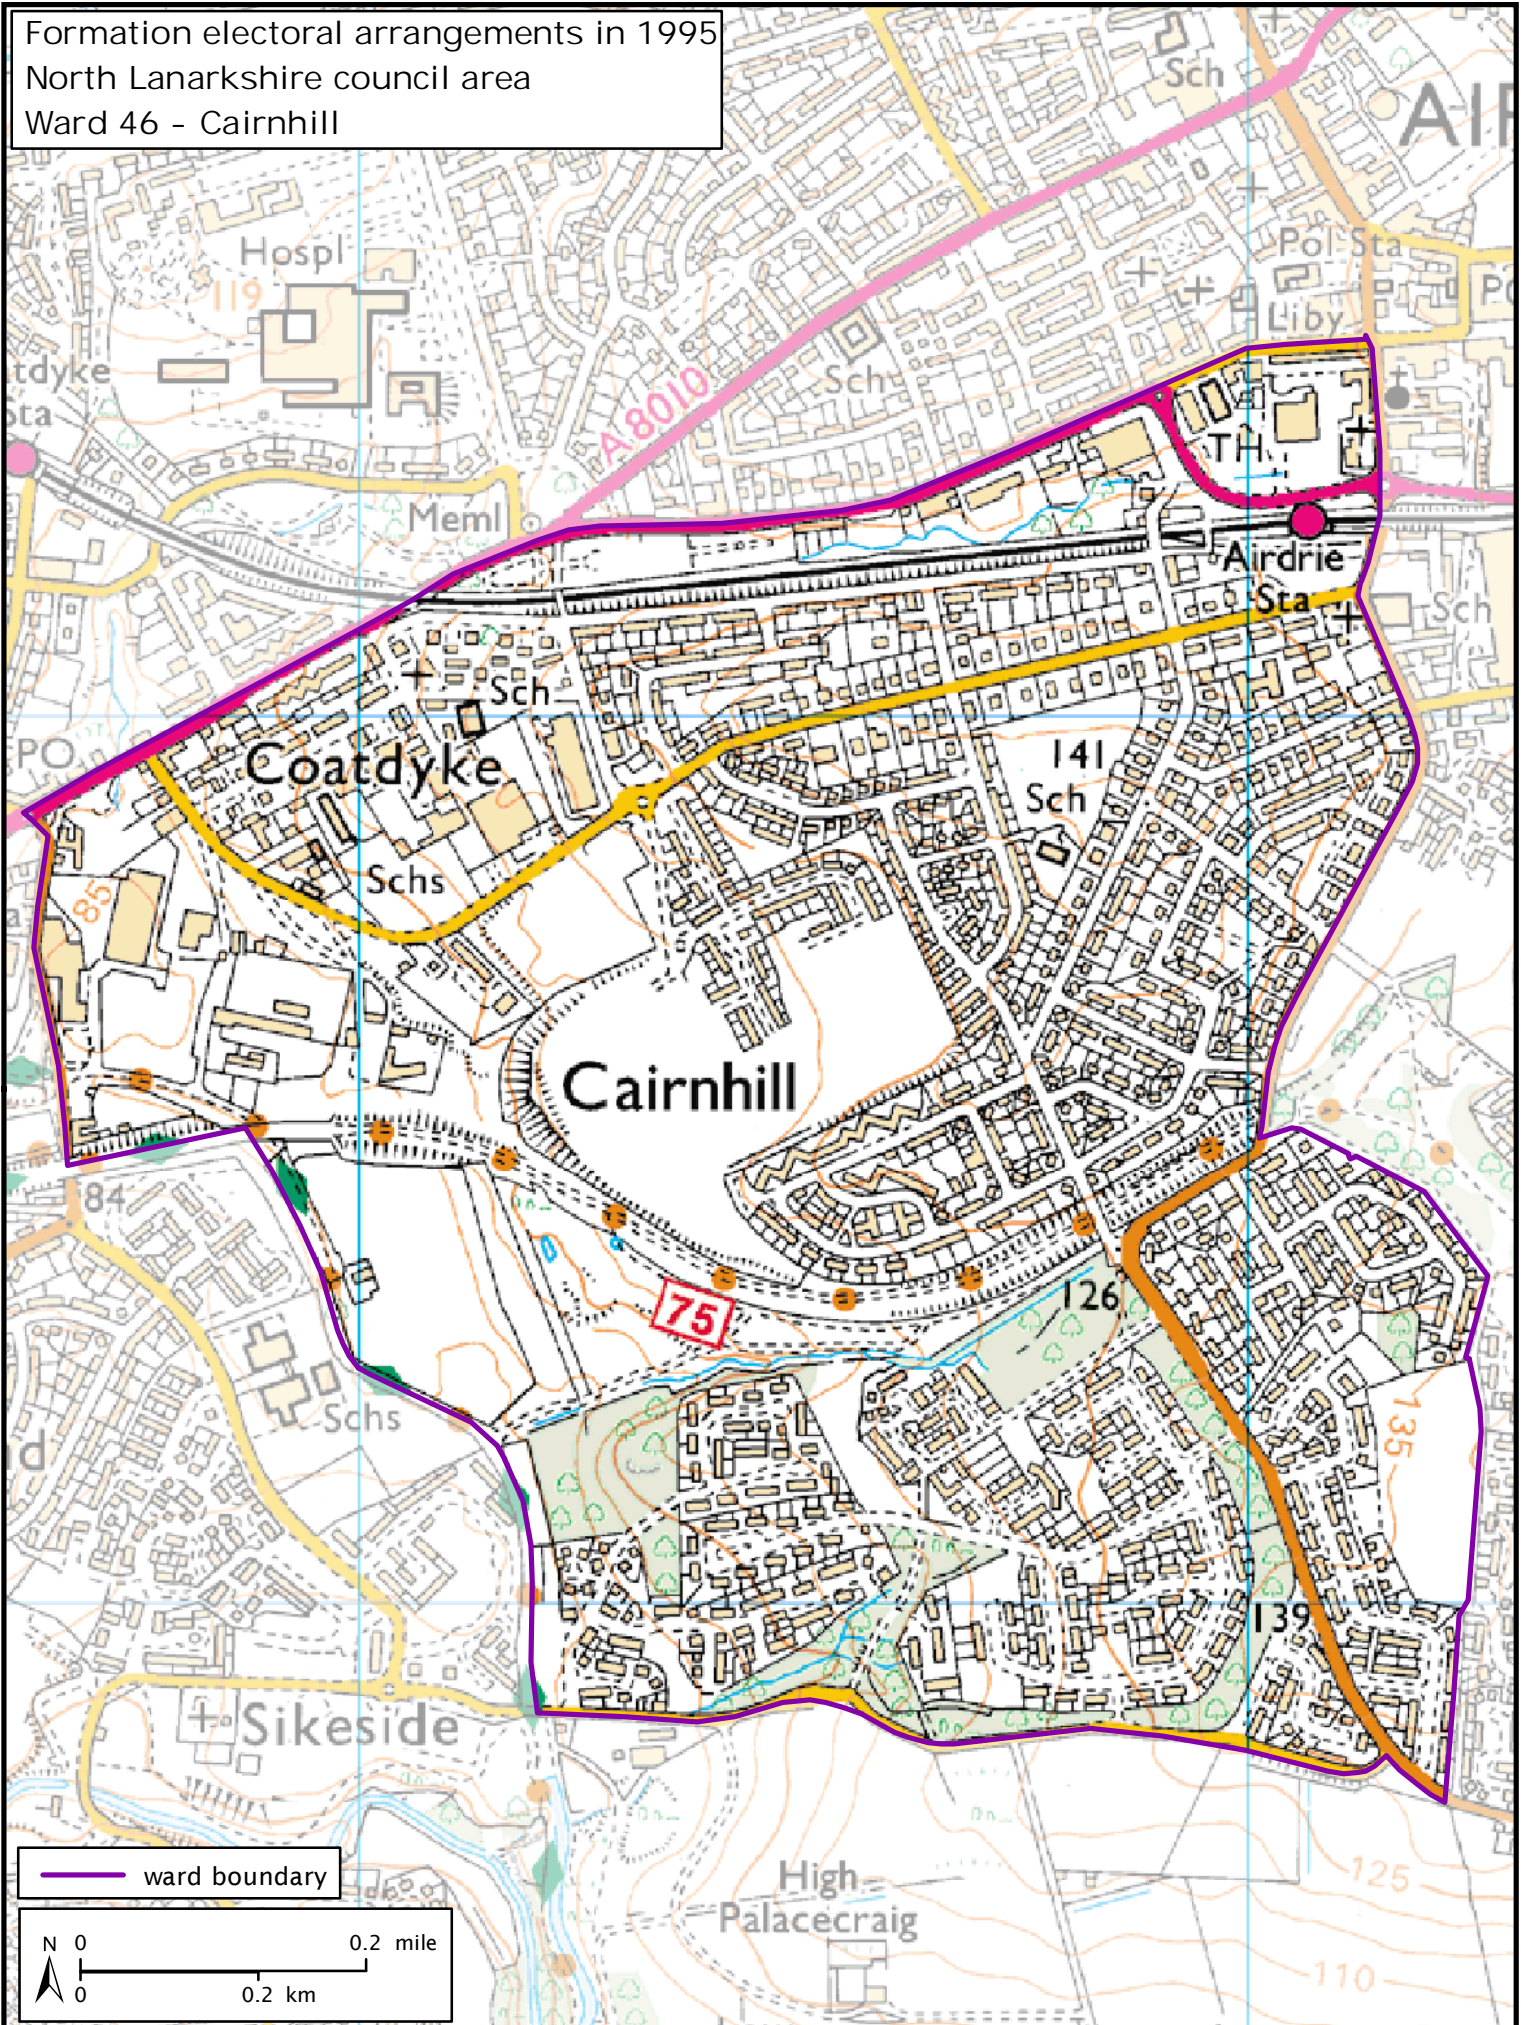

Formation electoral arrangements in 1995  
North Lanarkshire council area  
Ward 46 - Cairnhill

— ward boundary

Local Government Boundary Commission for Scotland  
Thistle House, 91 Haymarket Terrace, Edinburgh EH12 5HD  
Tel: 0131 538 7510 Fax: 0131 538 7511  
email: lgbc@scottishboundaries.gov.uk web: www.lgbc-scotland.gov.uk

Crown Copyright and database right 2011. All rights reserved. Ordnance Survey licence no. 100022179

This map shows the ward boundary against Ordnance Survey maps from 2011 rather than maps from when the ward boundary was decided.