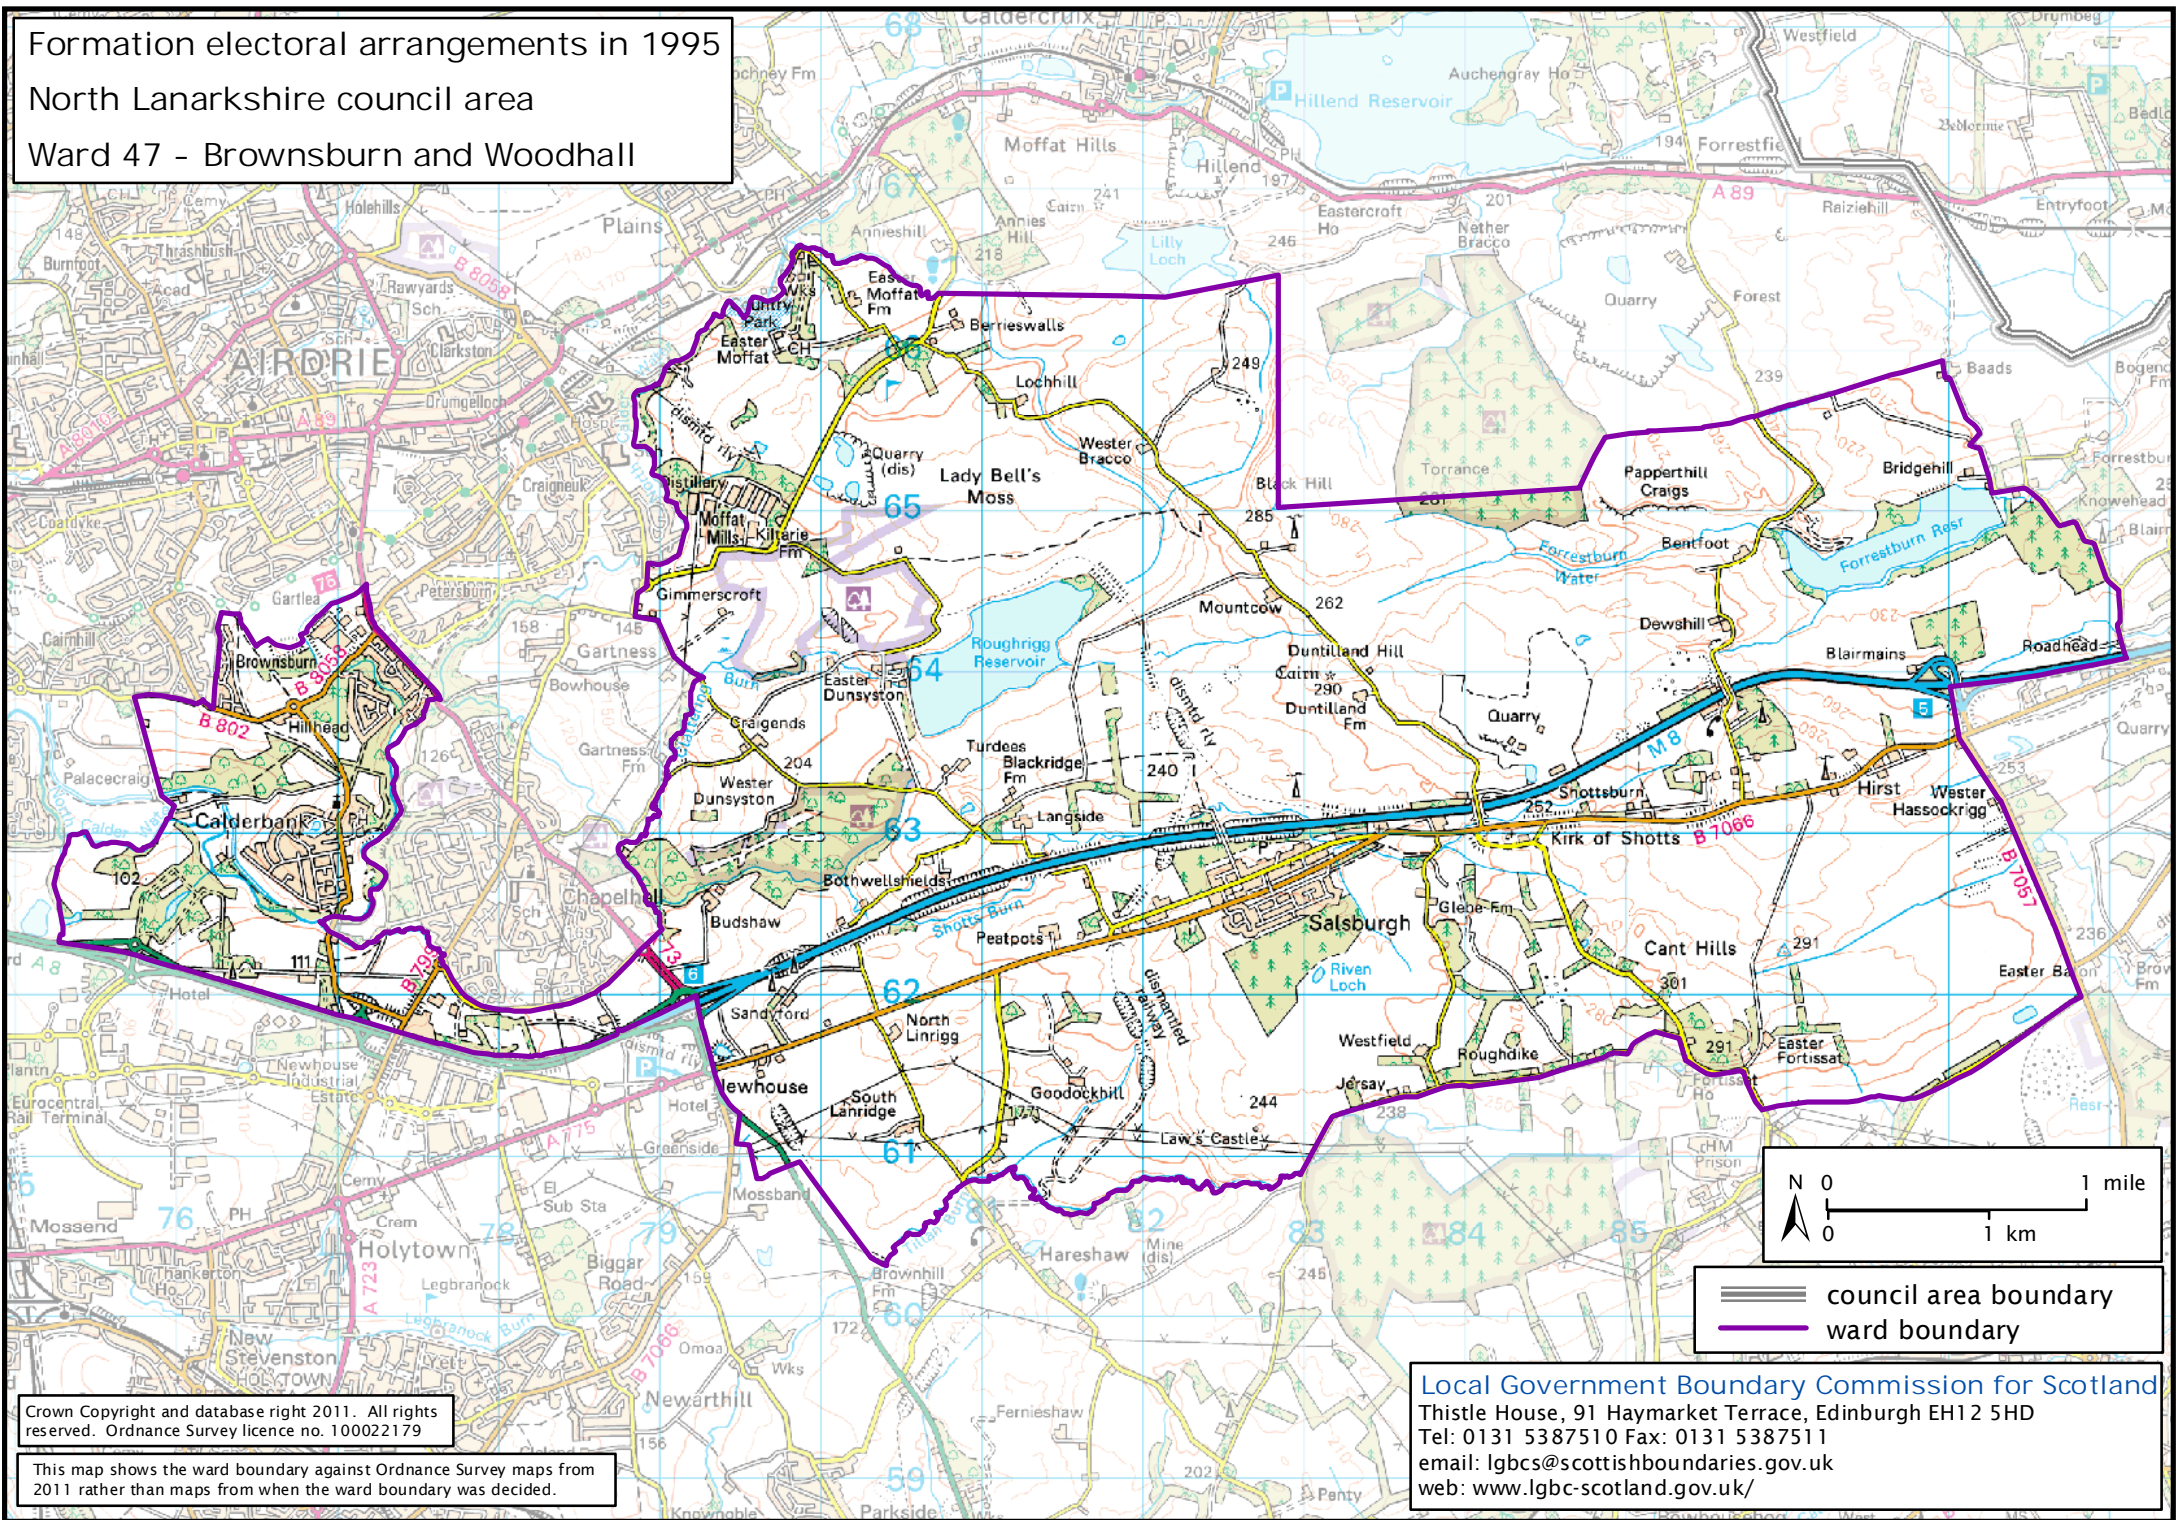

Formation electoral arrangements in 1995  
 North Lanarkshire council area  
 Ward 47 - Brownsburn and Woodhall

Crown Copyright and database right 2011. All rights reserved. Ordnance Survey licence no. 100022179

This map shows the ward boundary against Ordnance Survey maps from 2011 rather than maps from when the ward boundary was decided.

Local Government Boundary Commission for Scotland  
 Thistle House, 91 Haymarket Terrace, Edinburgh EH12 5HD  
 Tel: 0131 5387510 Fax: 0131 5387511  
 email: lgbc@scottishboundaries.gov.uk  
 web: www.lgbc-scotland.gov.uk/