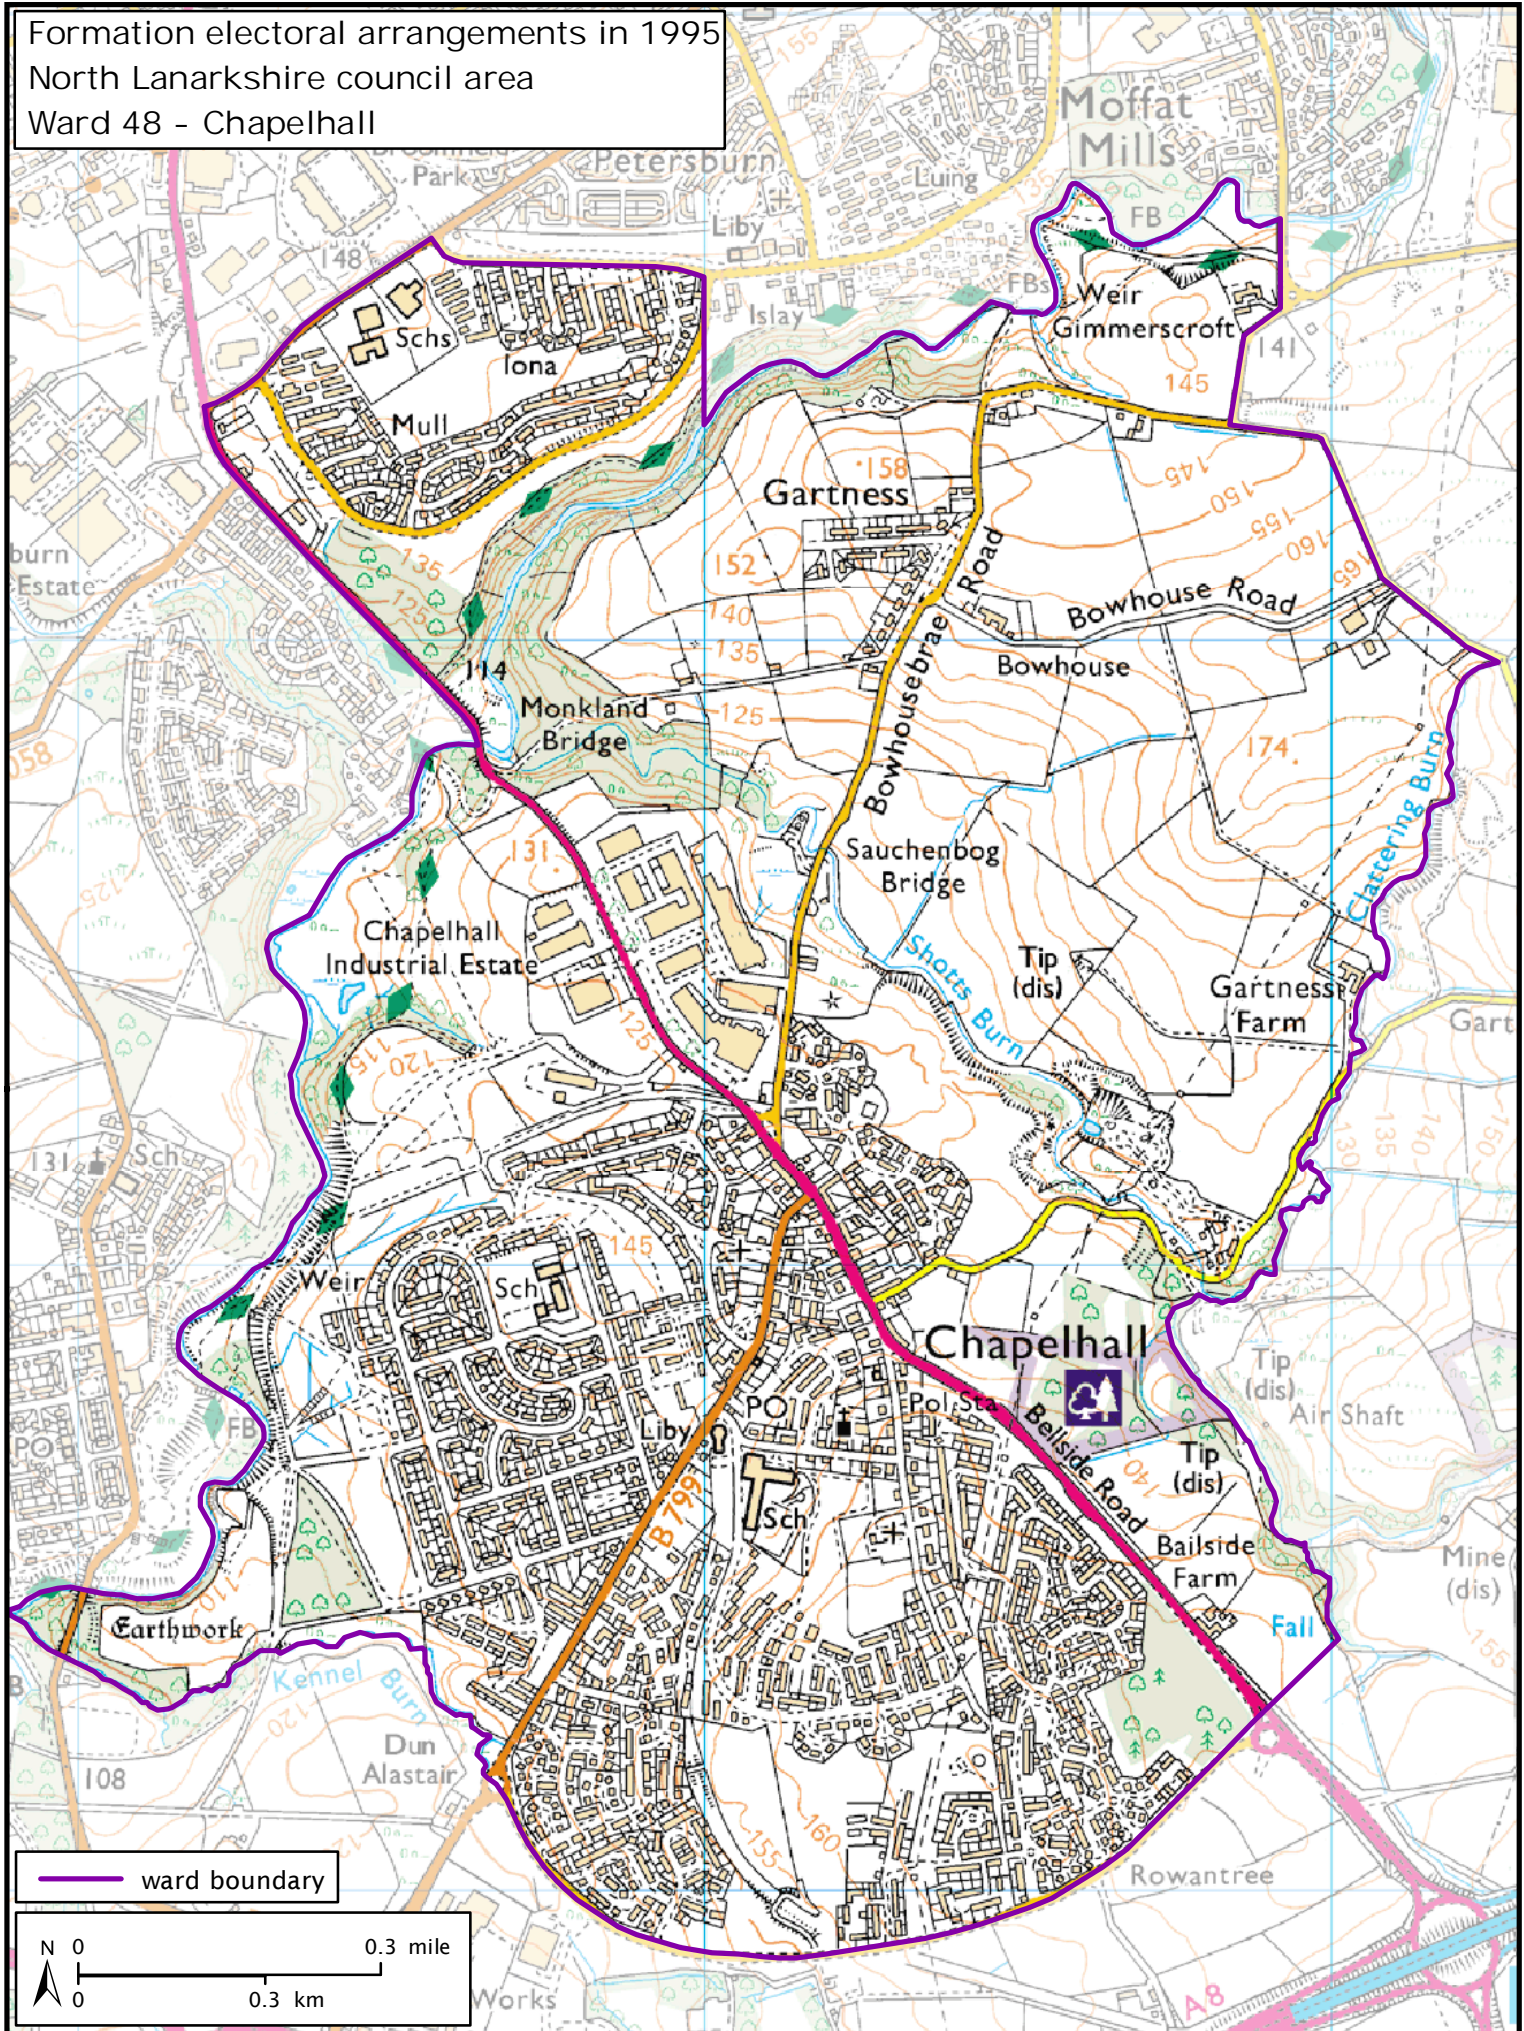

Formation electoral arrangements in 1995
 North Lanarkshire council area
 Ward 48 - Chapelhall

— ward boundary

Local Government Boundary Commission for Scotland
 Thistle House, 91 Haymarket Terrace, Edinburgh EH1 2 5HD
 Tel: 0131 538 7510 Fax: 0131 538 7511
 email: lgbc@scottishboundaries.gov.uk web: www.lgbc-scotland.gov.uk

Crown Copyright and database right 2011. All rights reserved. Ordnance Survey licence no. 100022179

This map shows the ward boundary against Ordnance Survey maps from 2011 rather than maps from when the ward boundary was decided.