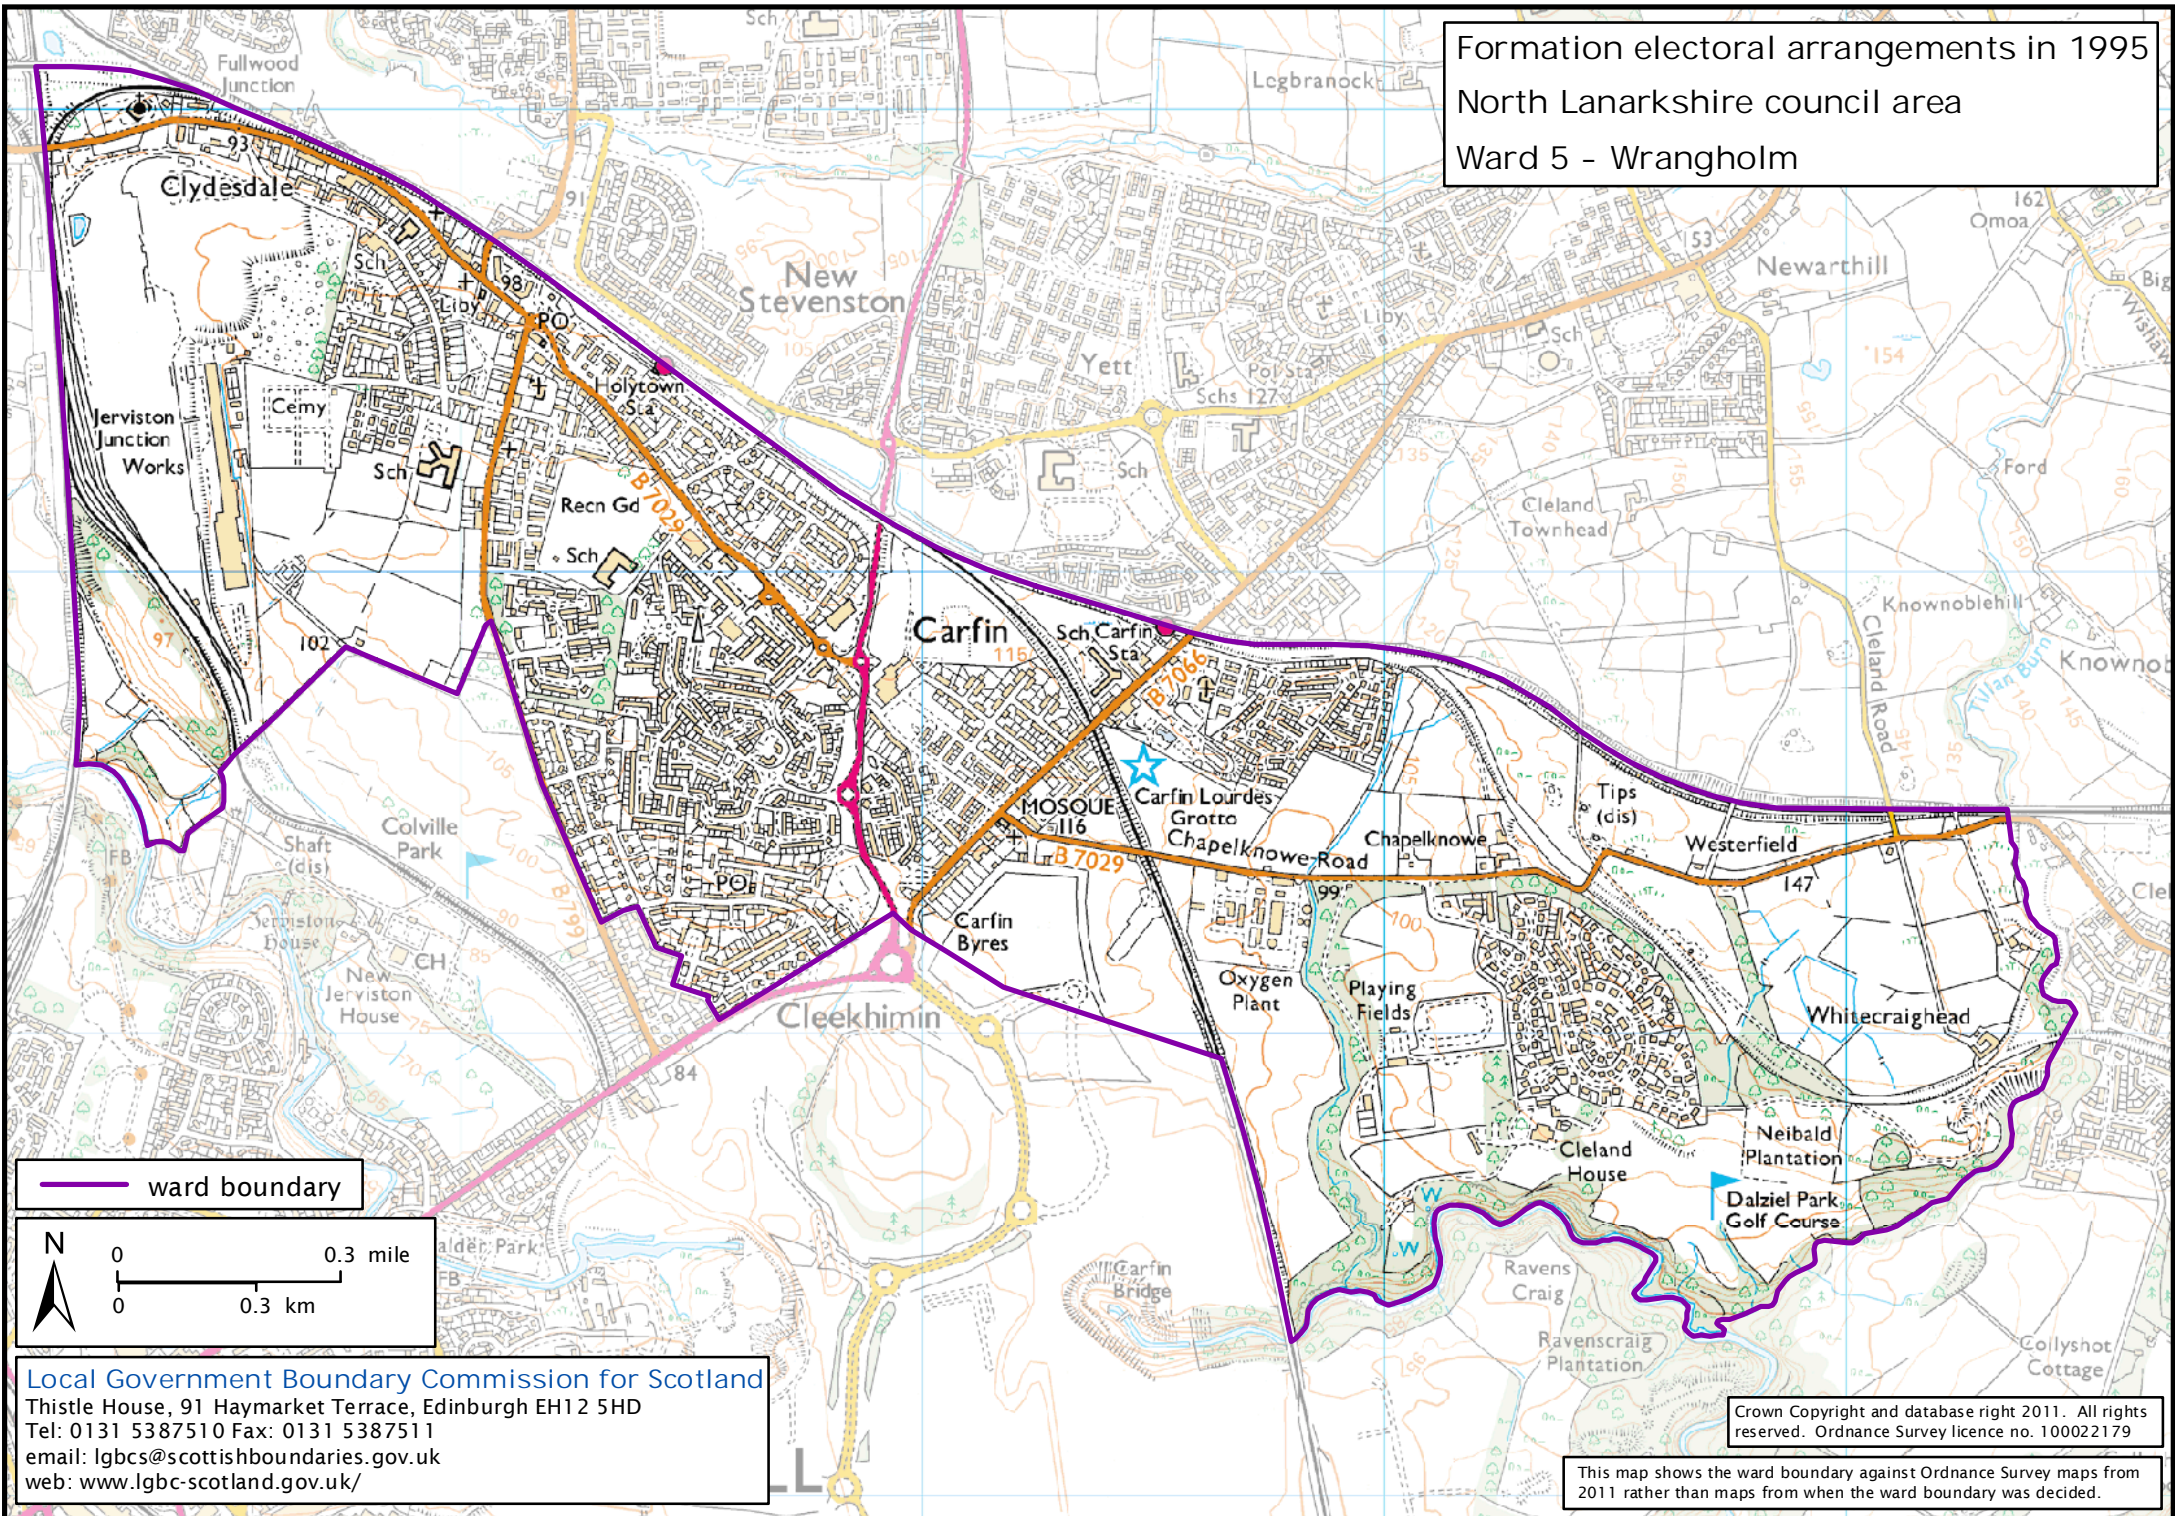

Formation electoral arrangements in 1995
North Lanarkshire council area
Ward 5 - Wrangholm

ward boundary

Local Government Boundary Commission for Scotland
Thistle House, 91 Haymarket Terrace, Edinburgh EH12 5HD
Tel: 0131 5387510 Fax: 0131 5387511
email: lgbc@scottishboundaries.gov.uk
web: www.lgbc-scotland.gov.uk/

Crown Copyright and database right 2011. All rights reserved. Ordnance Survey licence no. 100022179

This map shows the ward boundary against Ordnance Survey maps from 2011 rather than maps from when the ward boundary was decided.