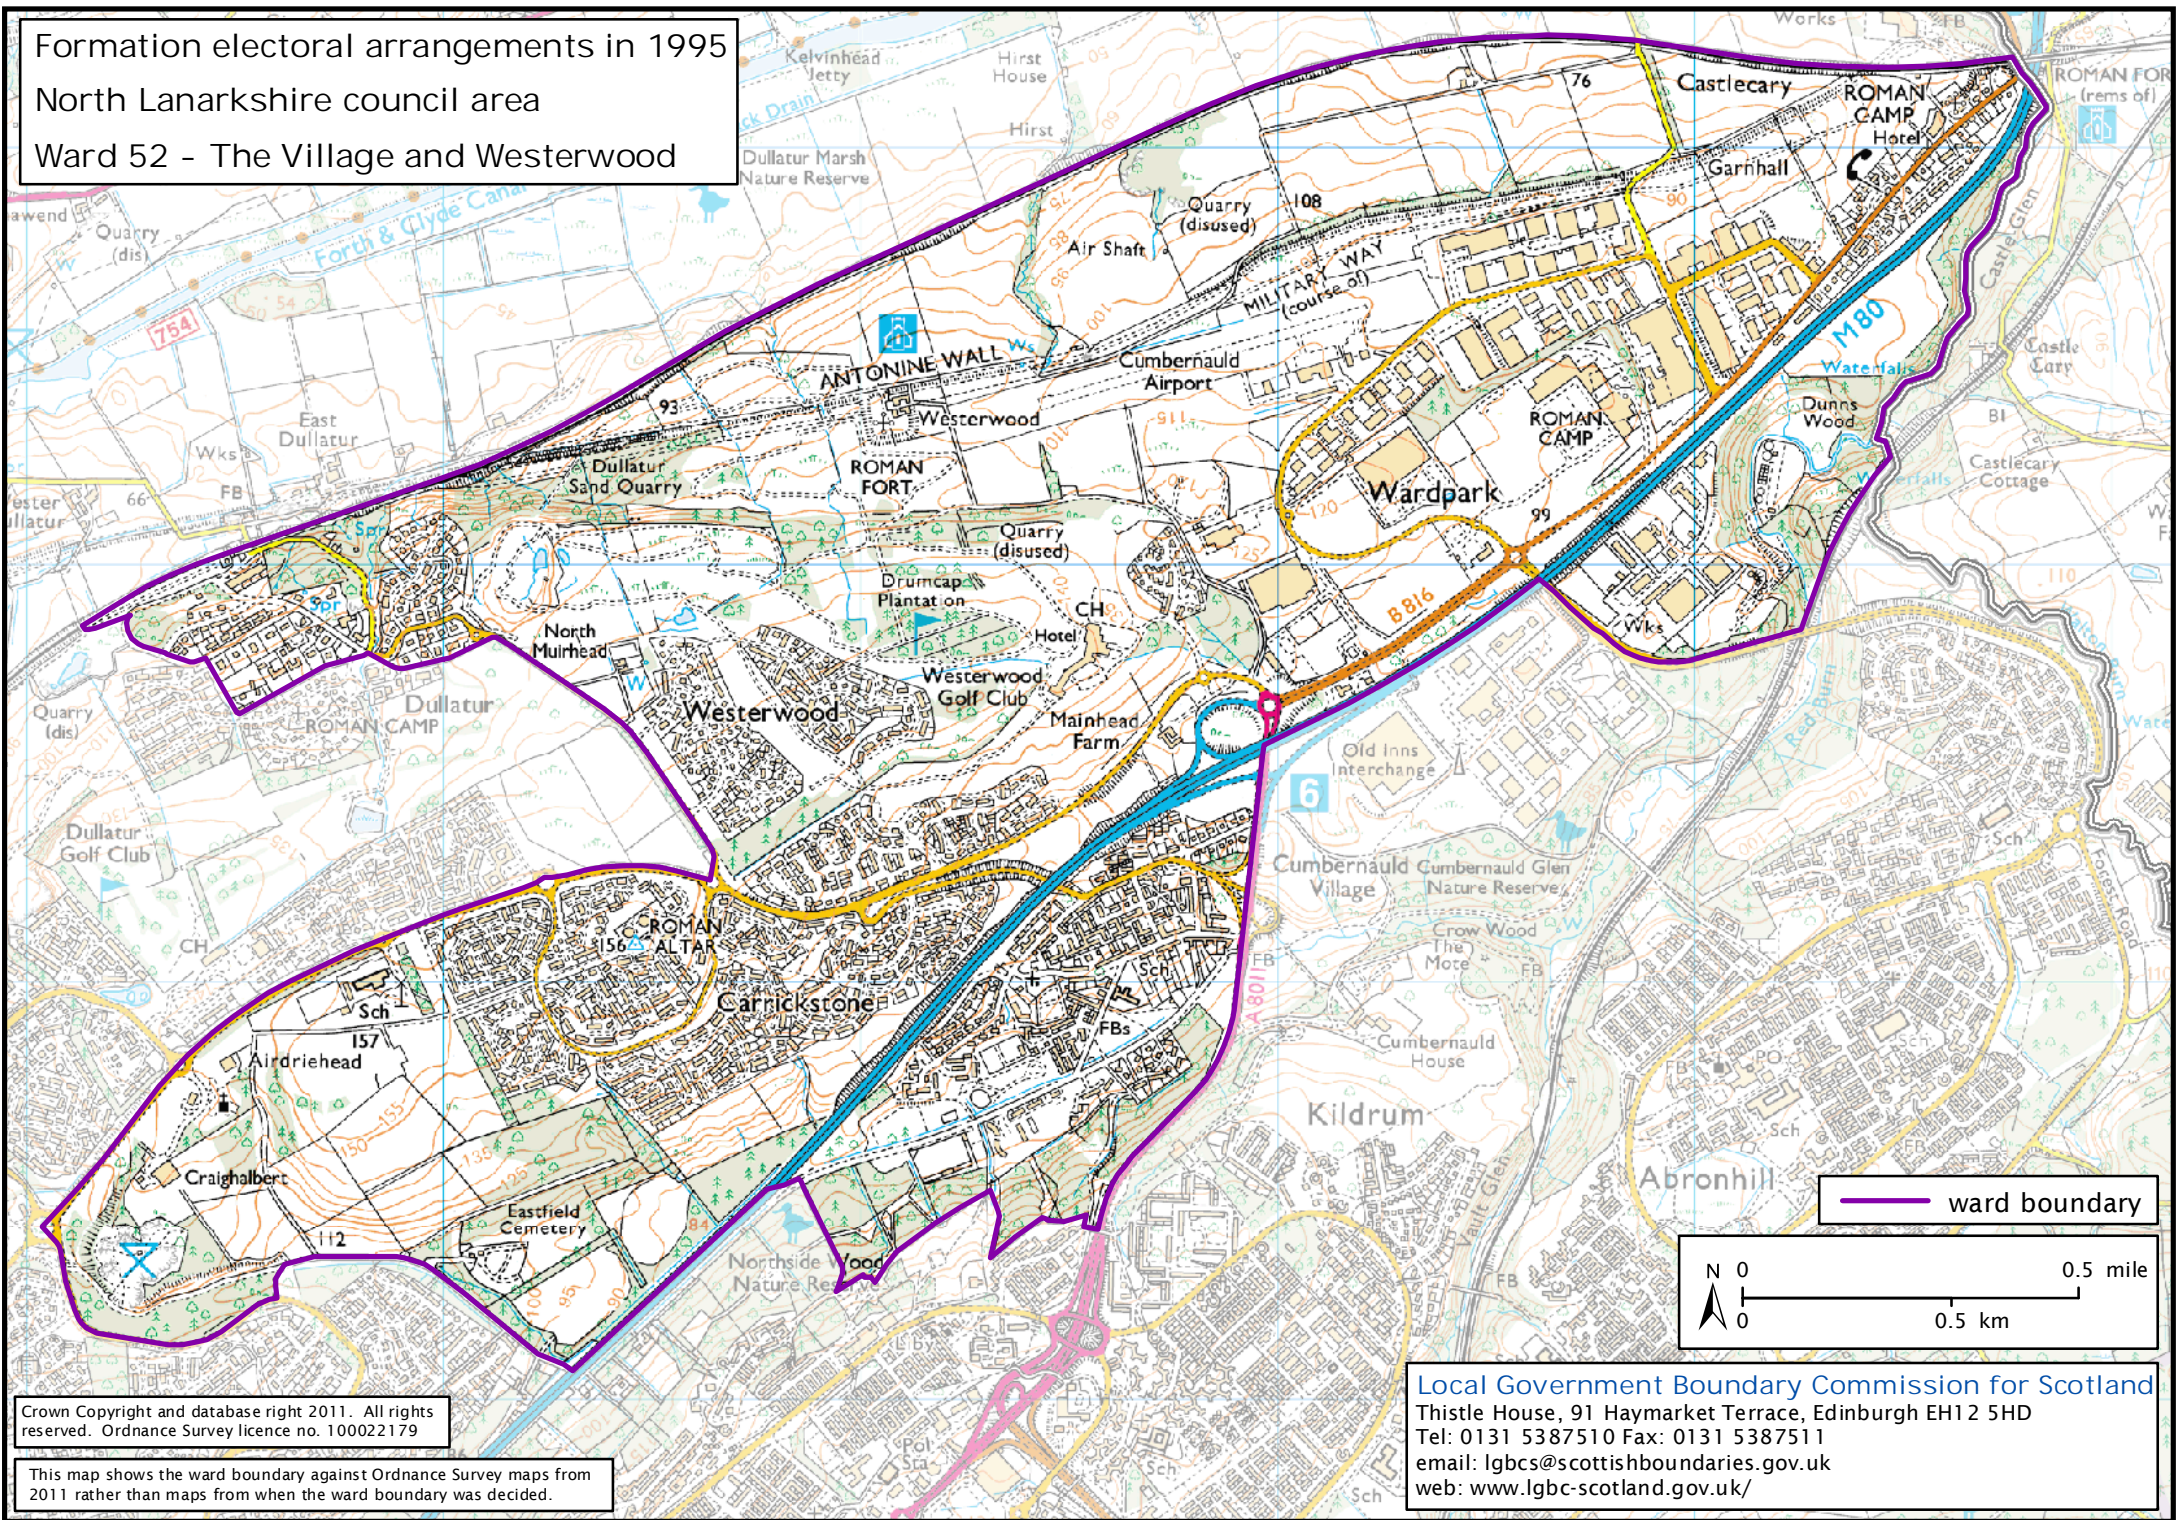

Formation electoral arrangements in 1995  
 North Lanarkshire council area  
 Ward 52 - The Village and Westerwood

Crown Copyright and database right 2011. All rights reserved. Ordnance Survey licence no. 100022179

This map shows the ward boundary against Ordnance Survey maps from 2011 rather than maps from when the ward boundary was decided.

Local Government Boundary Commission for Scotland  
 Thistle House, 91 Haymarket Terrace, Edinburgh EH12 5HD  
 Tel: 0131 5387510 Fax: 0131 5387511  
 email: lgbc@scottishboundaries.gov.uk  
 web: www.lgbc-scotland.gov.uk/