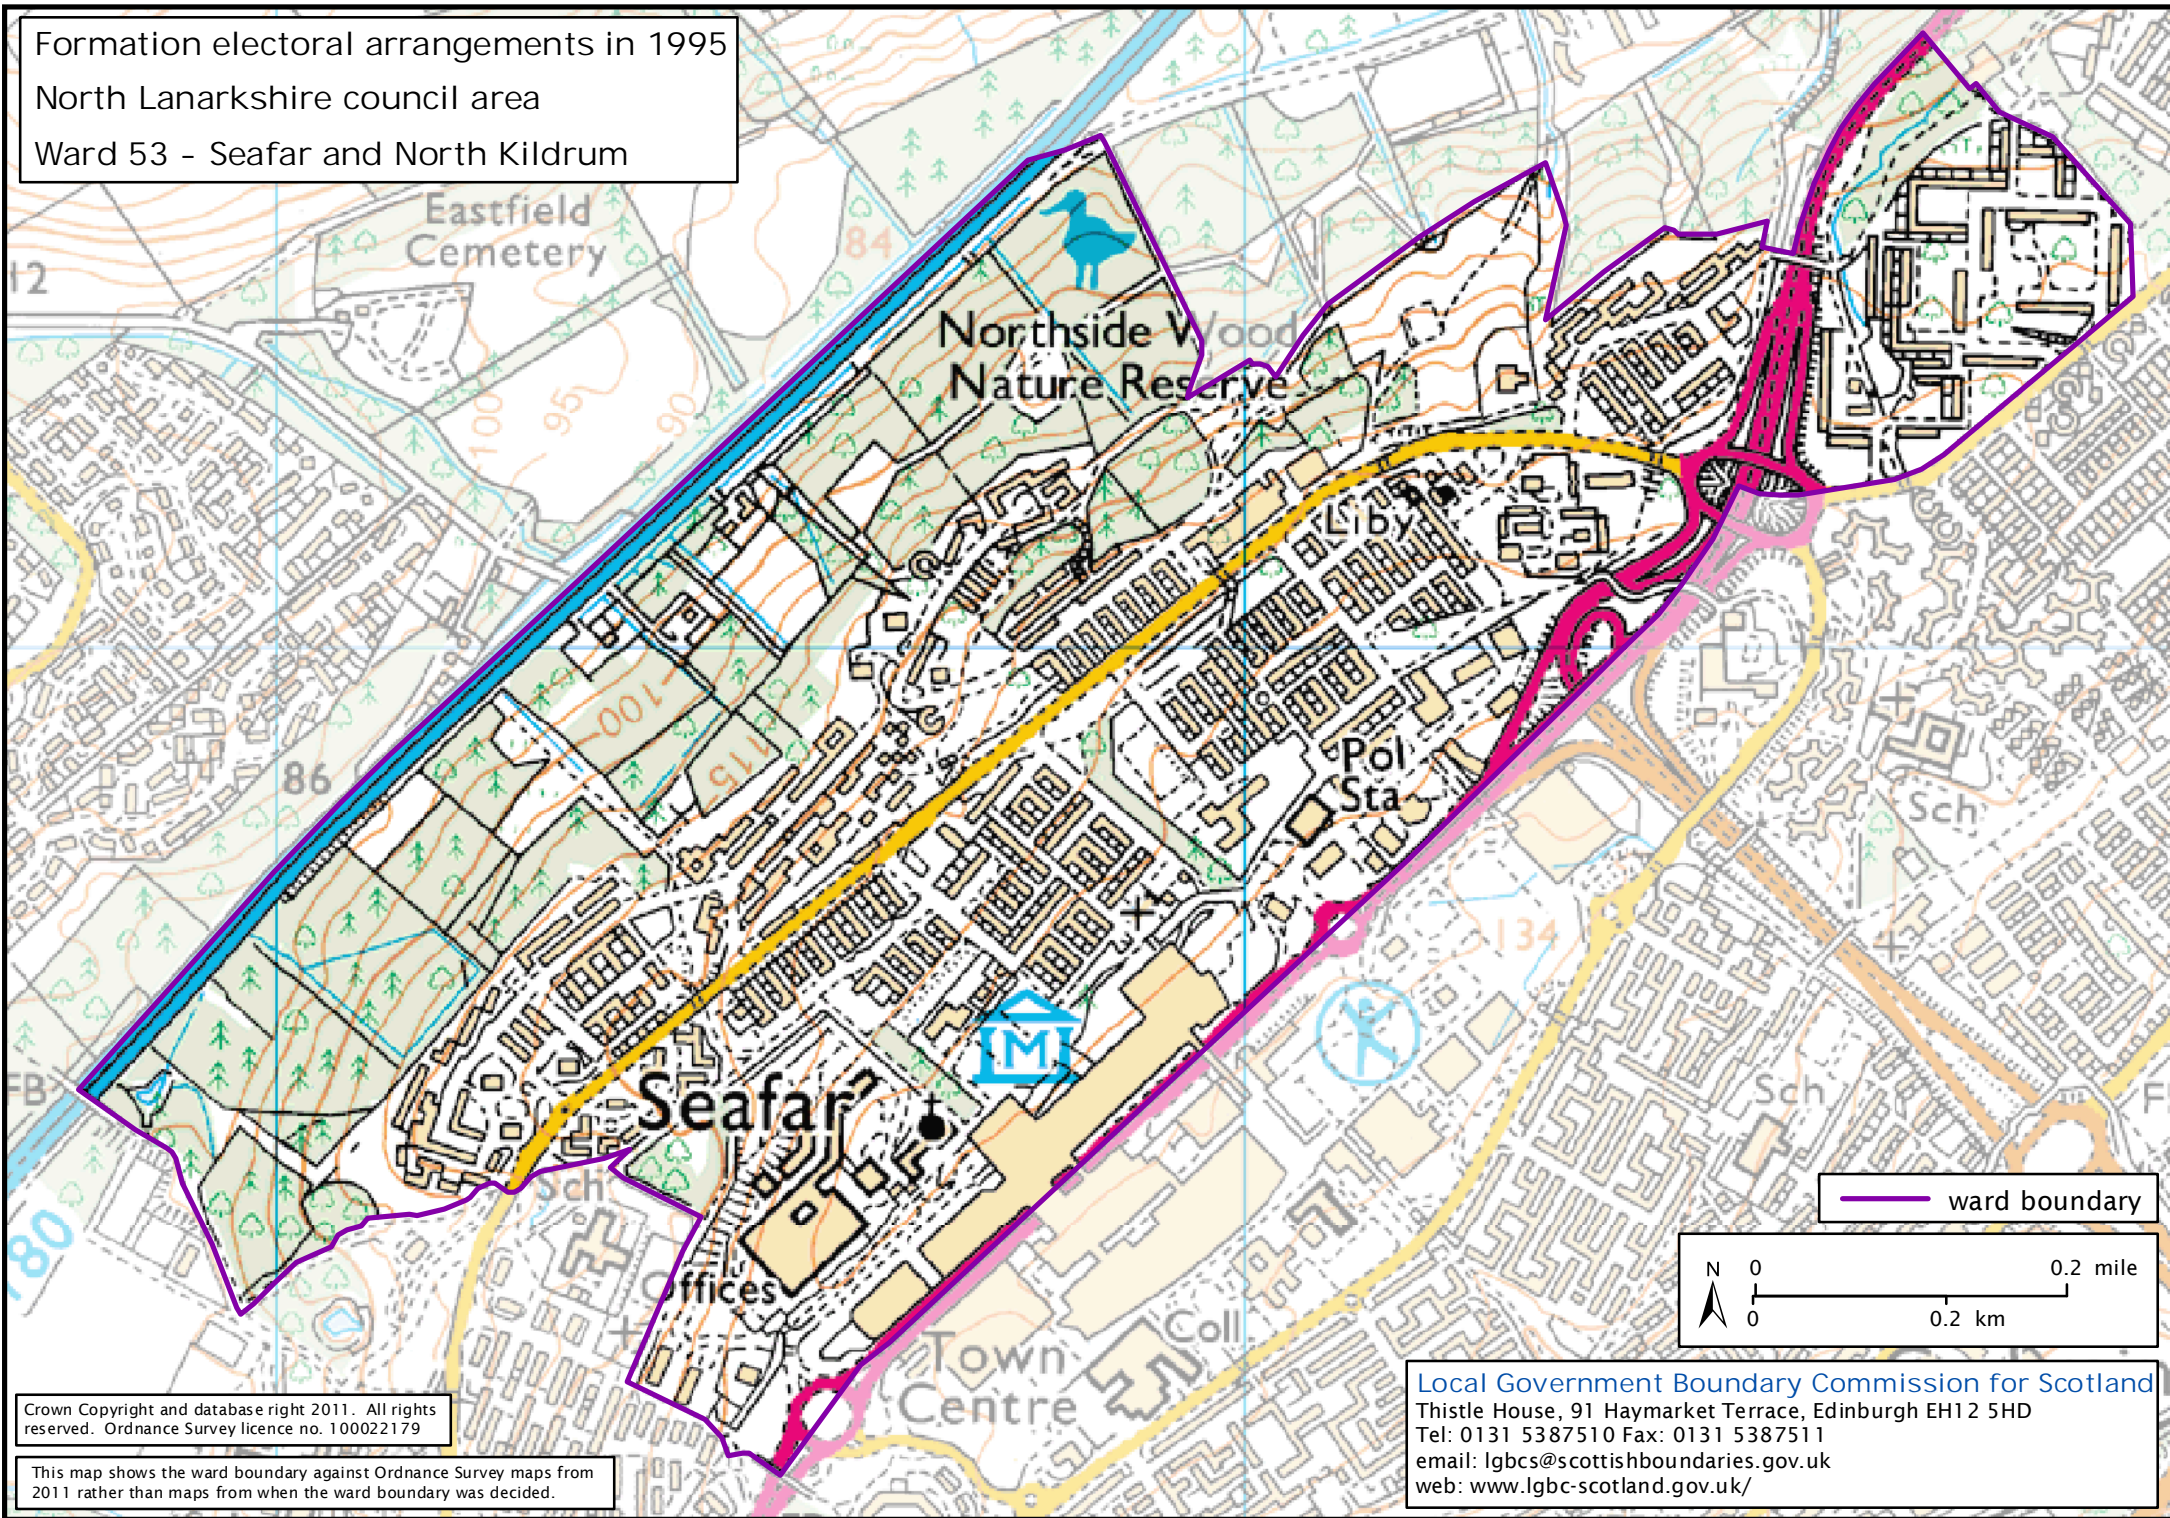

Formation electoral arrangements in 1995  
North Lanarkshire council area  
Ward 53 - Seafar and North Kildrum

Crown Copyright and database right 2011. All rights reserved. Ordnance Survey licence no. 100022179

This map shows the ward boundary against Ordnance Survey maps from 2011 rather than maps from when the ward boundary was decided.

Local Government Boundary Commission for Scotland  
Thistle House, 91 Haymarket Terrace, Edinburgh EH12 5HD  
Tel: 0131 5387510 Fax: 0131 5387511  
email: [lgbc@scottishboundaries.gov.uk](mailto:lgbc@scottishboundaries.gov.uk)  
web: [www.lgbc-scotland.gov.uk/](http://www.lgbc-scotland.gov.uk/)