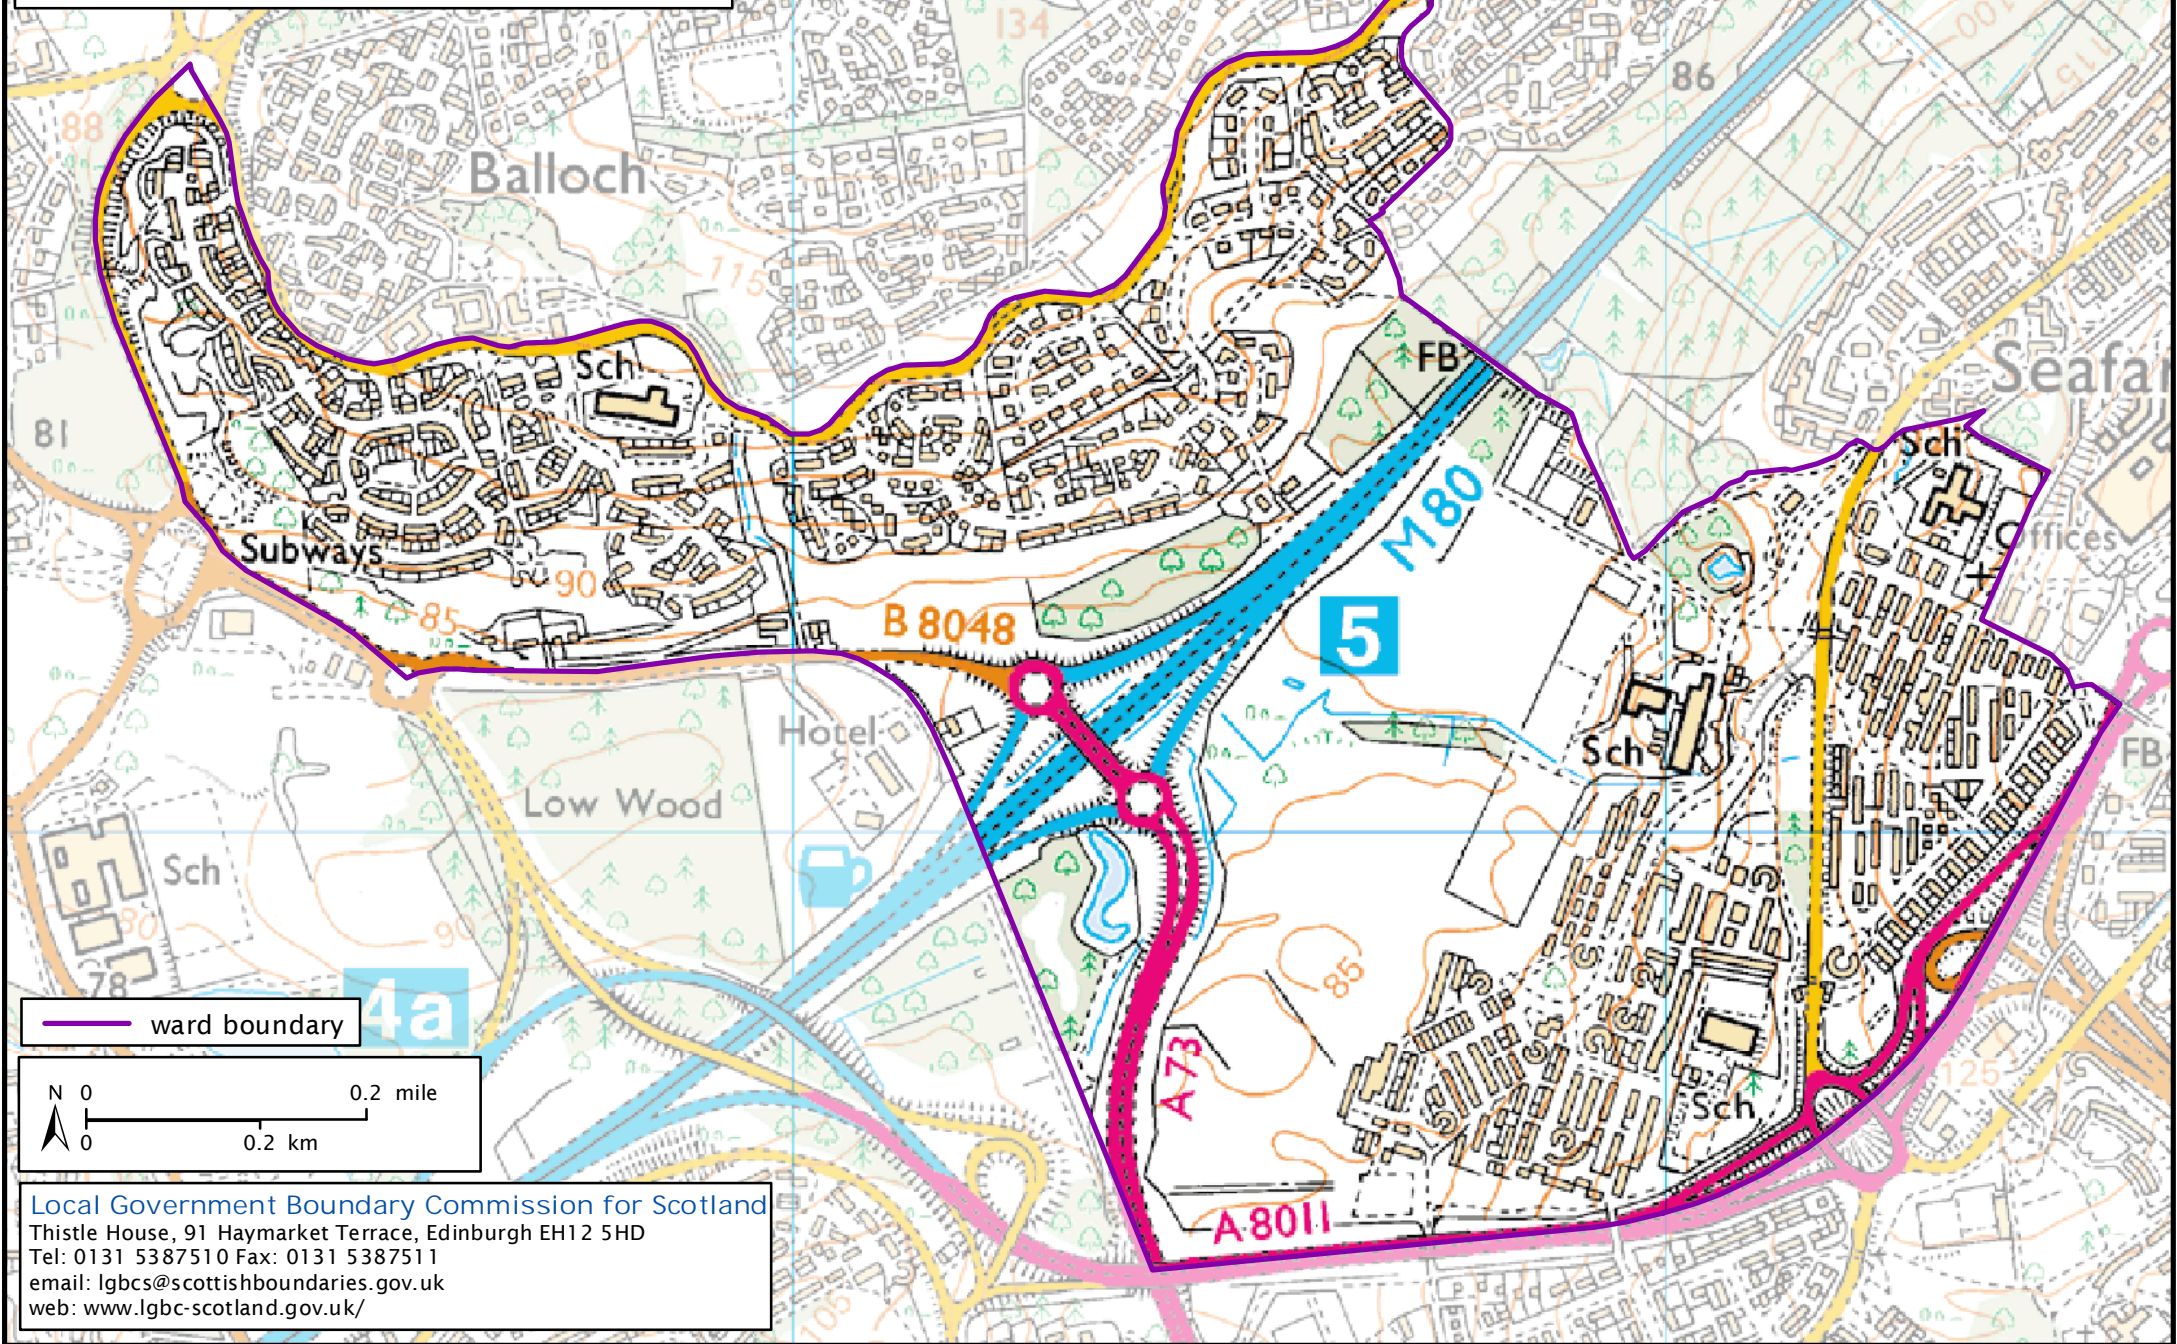

Formation electoral arrangements in 1995

North Lanarkshire council area

Ward 54 - Balloch South and Ravenswood

This map shows the ward boundary against Ordnance Survey maps from 2011 rather than maps from when the ward boundary was decided.

Crown Copyright and database right 2011. All rights reserved. Ordnance Survey licence no. 10002179

— ward boundary

Local Government Boundary Commission for Scotland
Thistle House, 91 Haymarket Terrace, Edinburgh EH12 5HD
Tel: 0131 5387510 Fax: 0131 5387511
email: lgbc@scottishboundaries.gov.uk
web: www.lgbc-scotland.gov.uk/