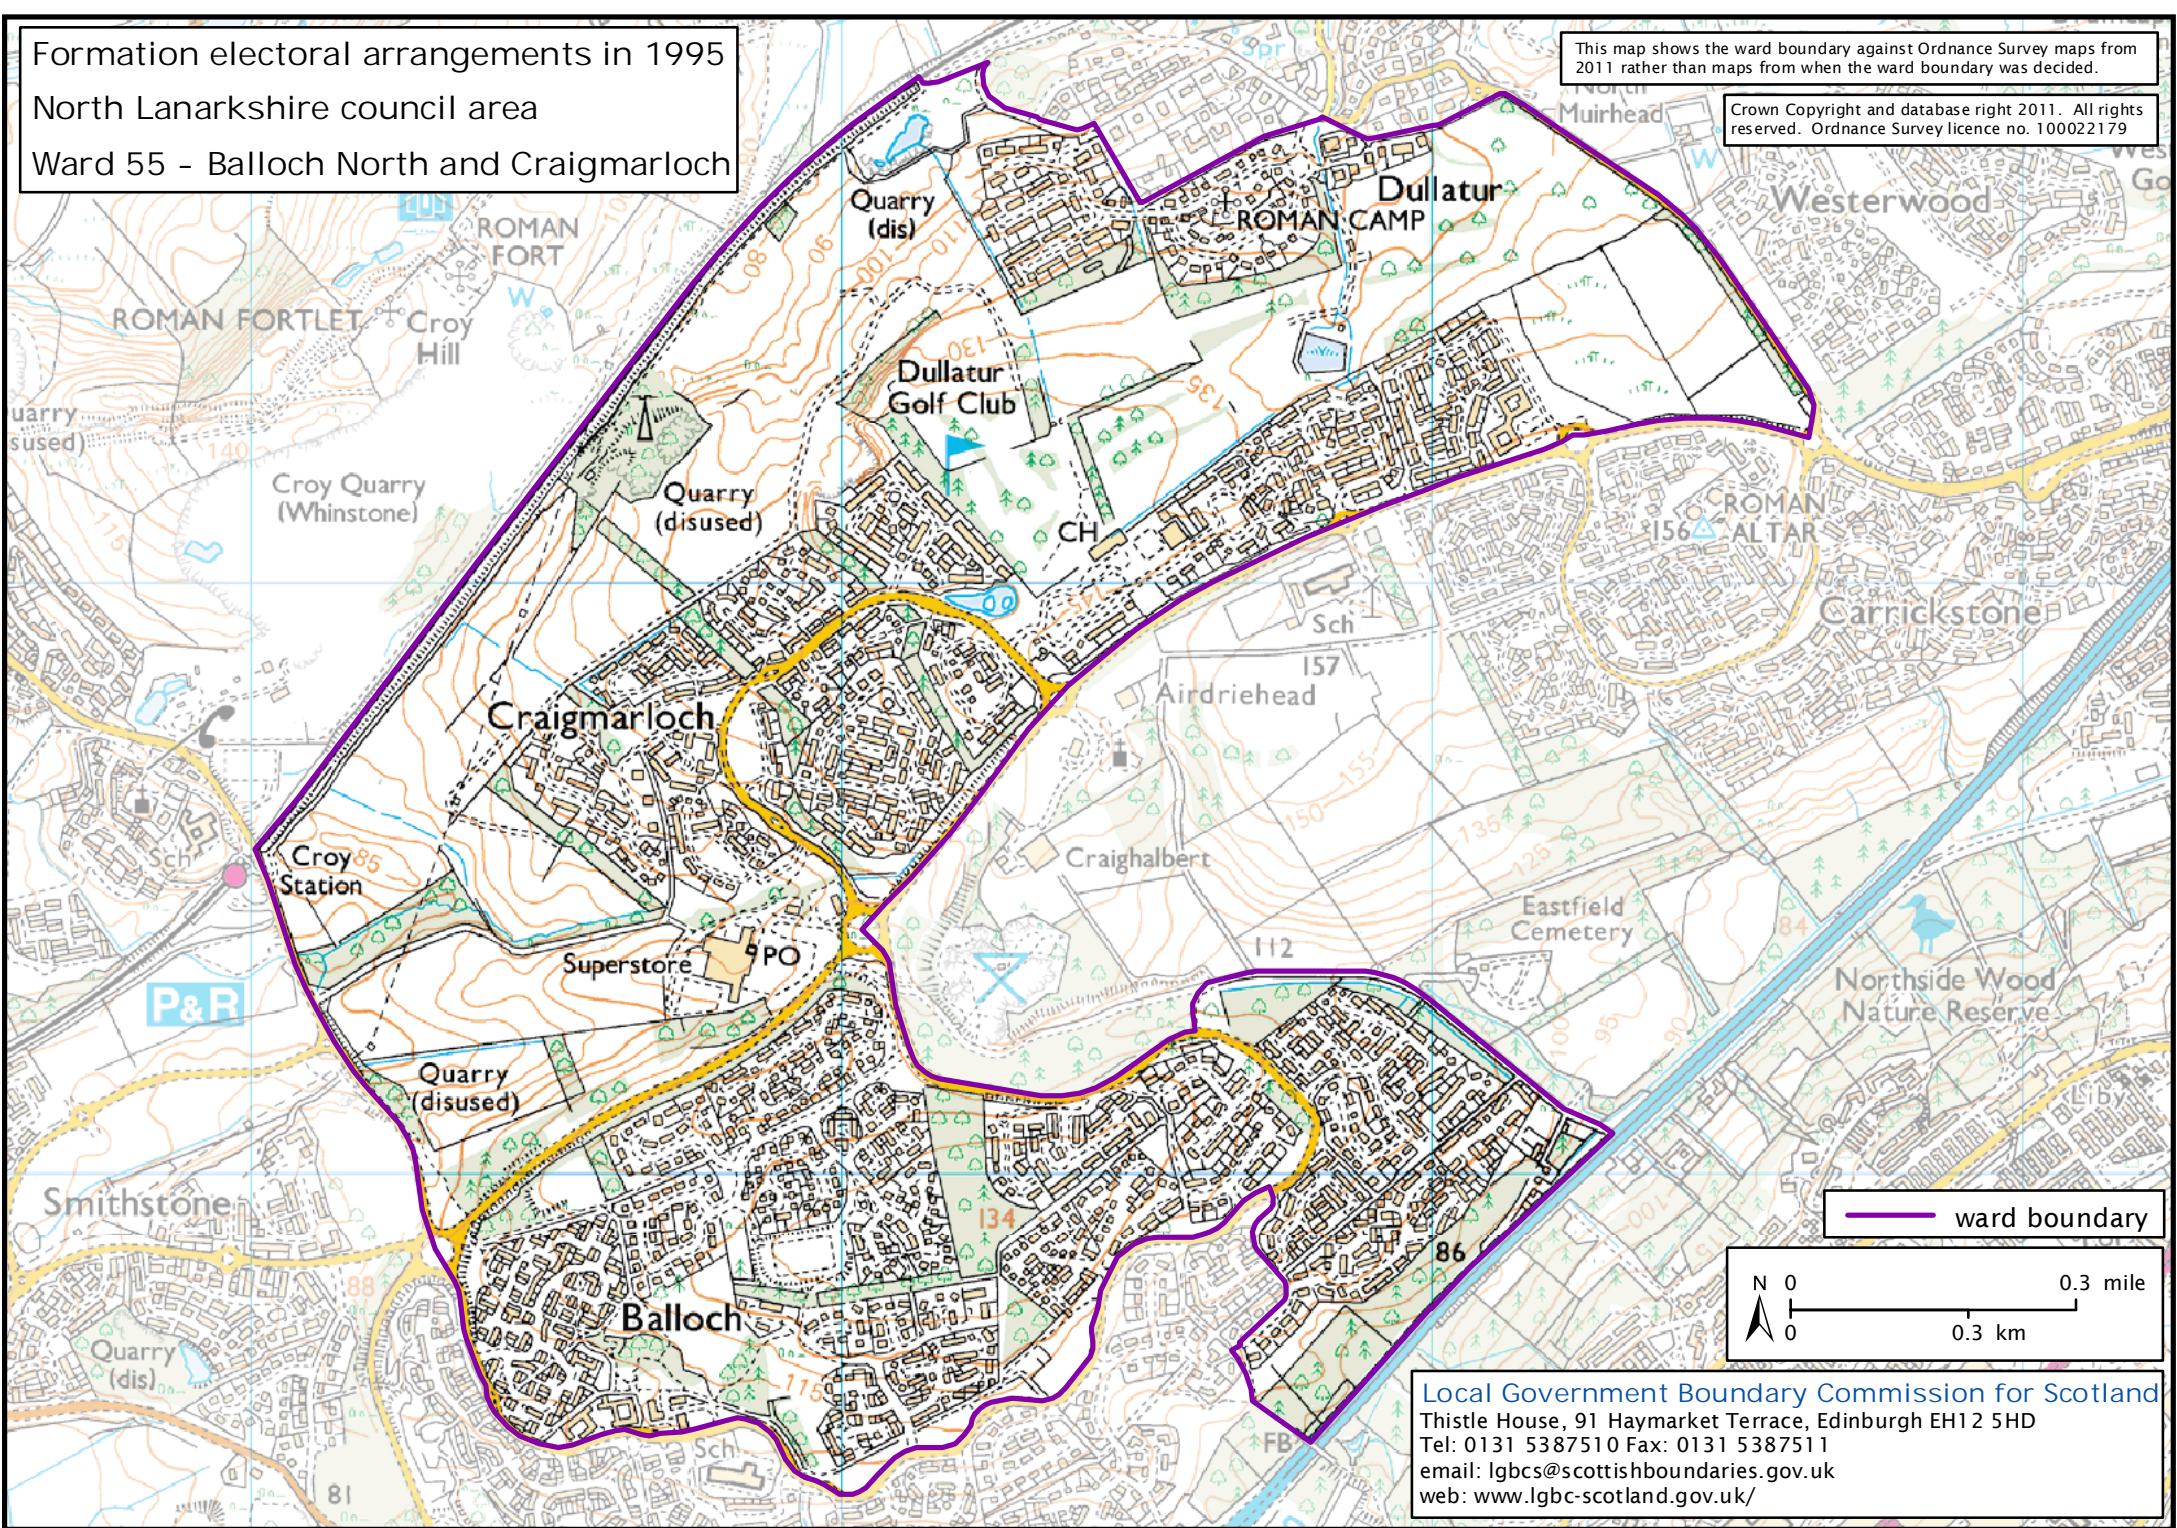

Formation electoral arrangements in 1995
North Lanarkshire council area
Ward 55 - Balloch North and Craigmearloch

This map shows the ward boundary against Ordnance Survey maps from 2011 rather than maps from when the ward boundary was decided.

Crown Copyright and database right 2011. All rights reserved. Ordnance Survey licence no. 100022179

— ward boundary

Local Government Boundary Commission for Scotland
Thistle House, 91 Haymarket Terrace, Edinburgh EH12 5HD
Tel: 0131 5387510 Fax: 0131 5387511
email: lgbc@scottishboundaries.gov.uk
web: www.lgbc-scotland.gov.uk/