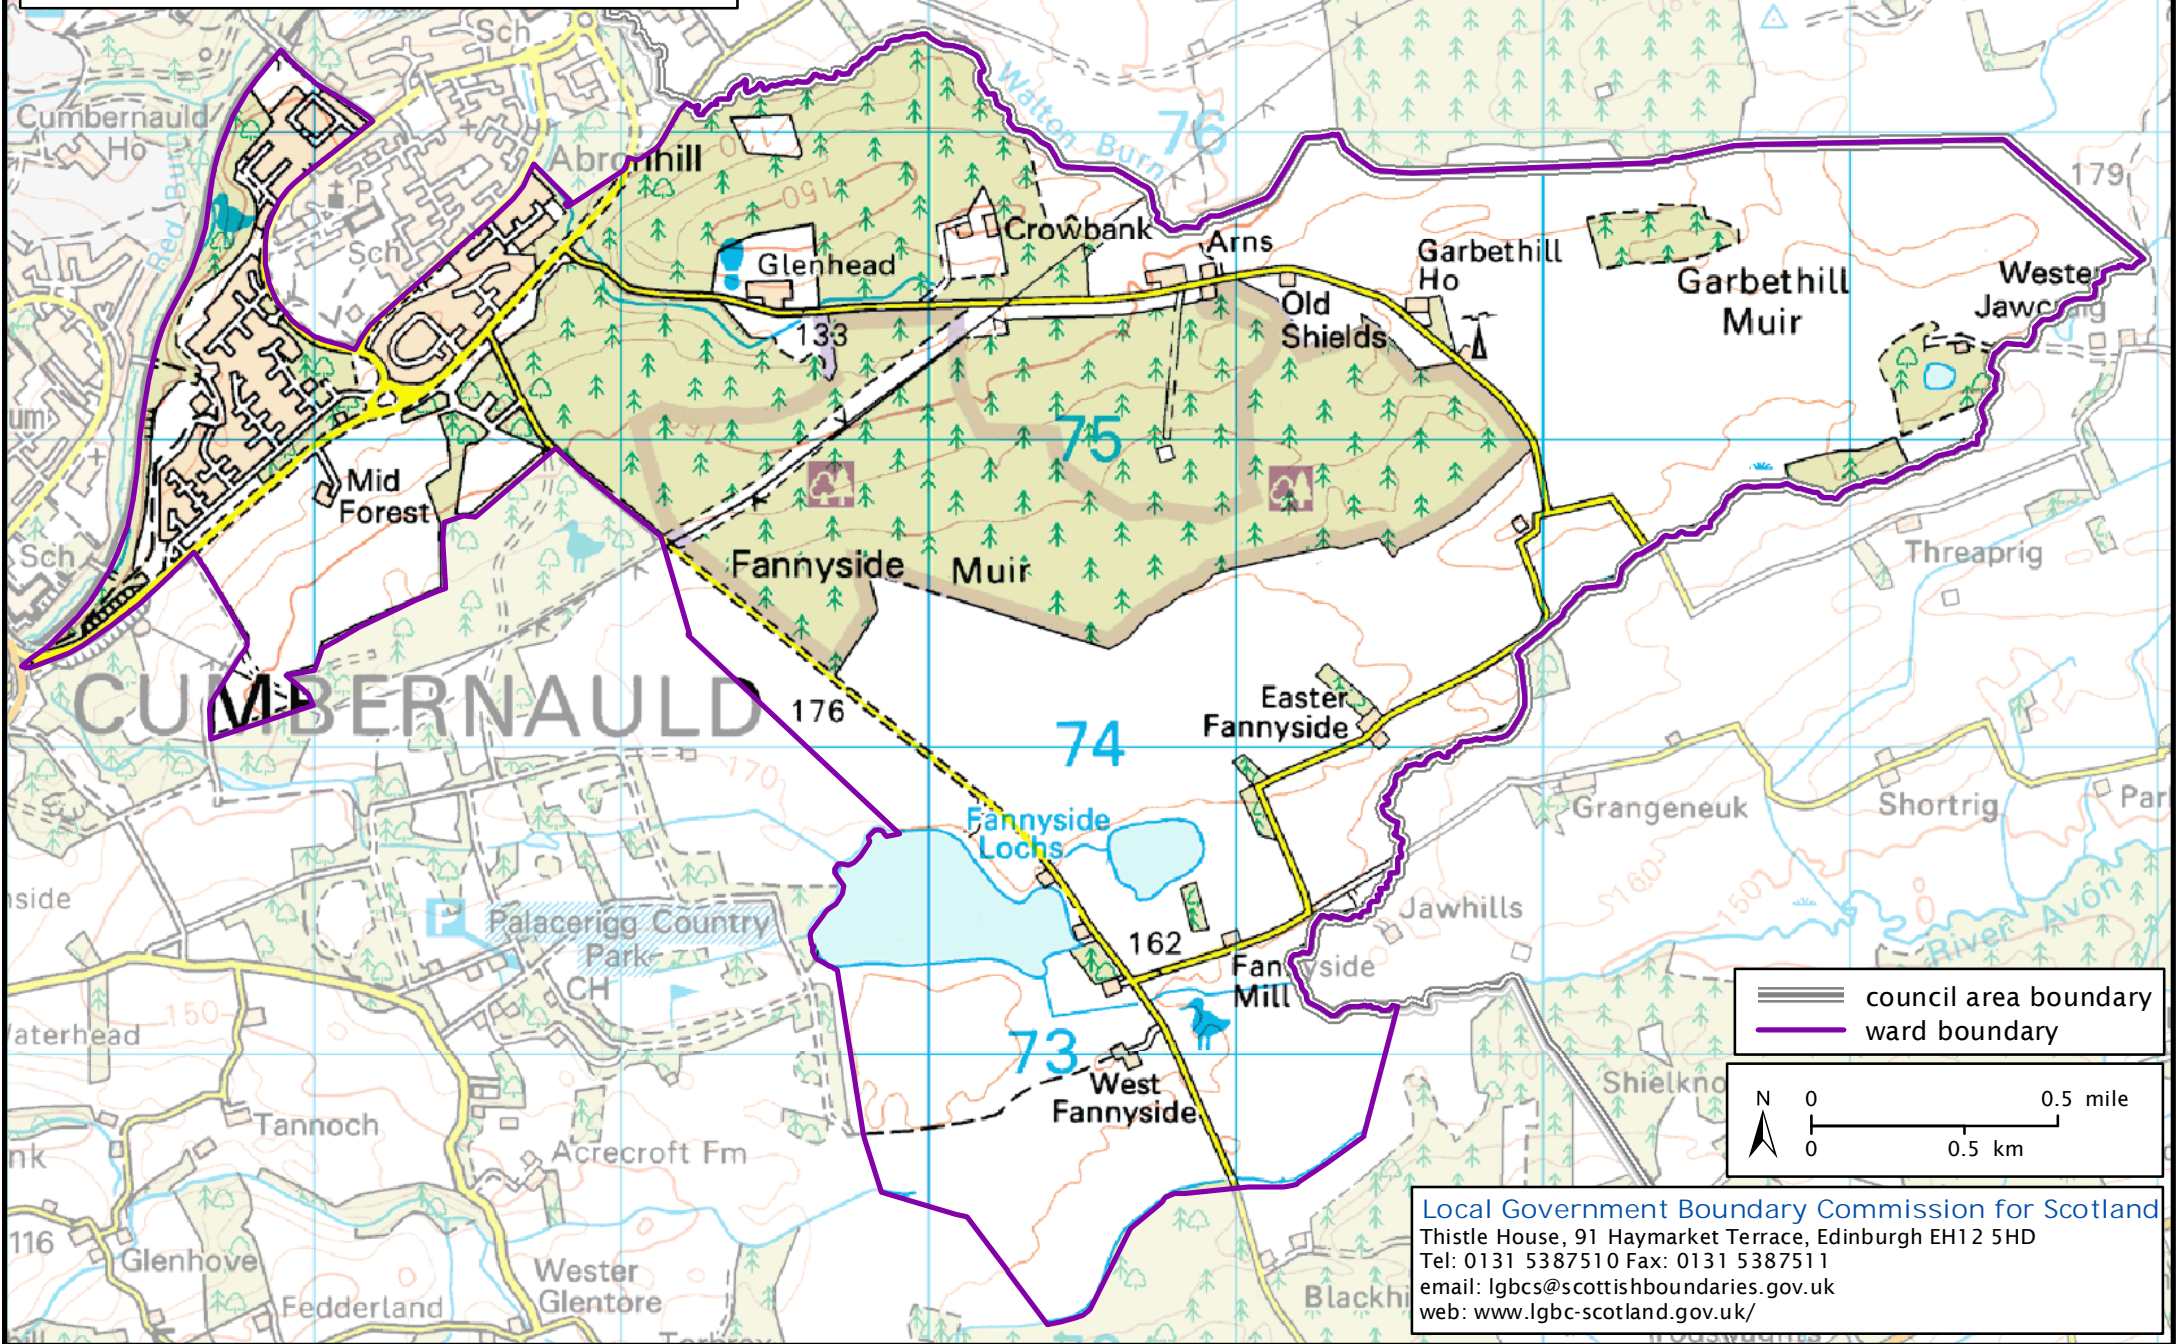

Formation electoral arrangements in 1995
North Lanarkshire council area
Ward 56 - Abronhill South

This map shows the ward boundary against Ordnance Survey maps from 2011 rather than maps from when the ward boundary was decided.

Crown Copyright and database right 2011. All rights reserved. Ordnance Survey licence no. 100022179

Local Government Boundary Commission for Scotland
Thistle House, 91 Haymarket Terrace, Edinburgh EH12 5HD
Tel: 0131 5387510 Fax: 0131 5387511
email: lgbc@scottishboundaries.gov.uk
web: www.lgbc-scotland.gov.uk/