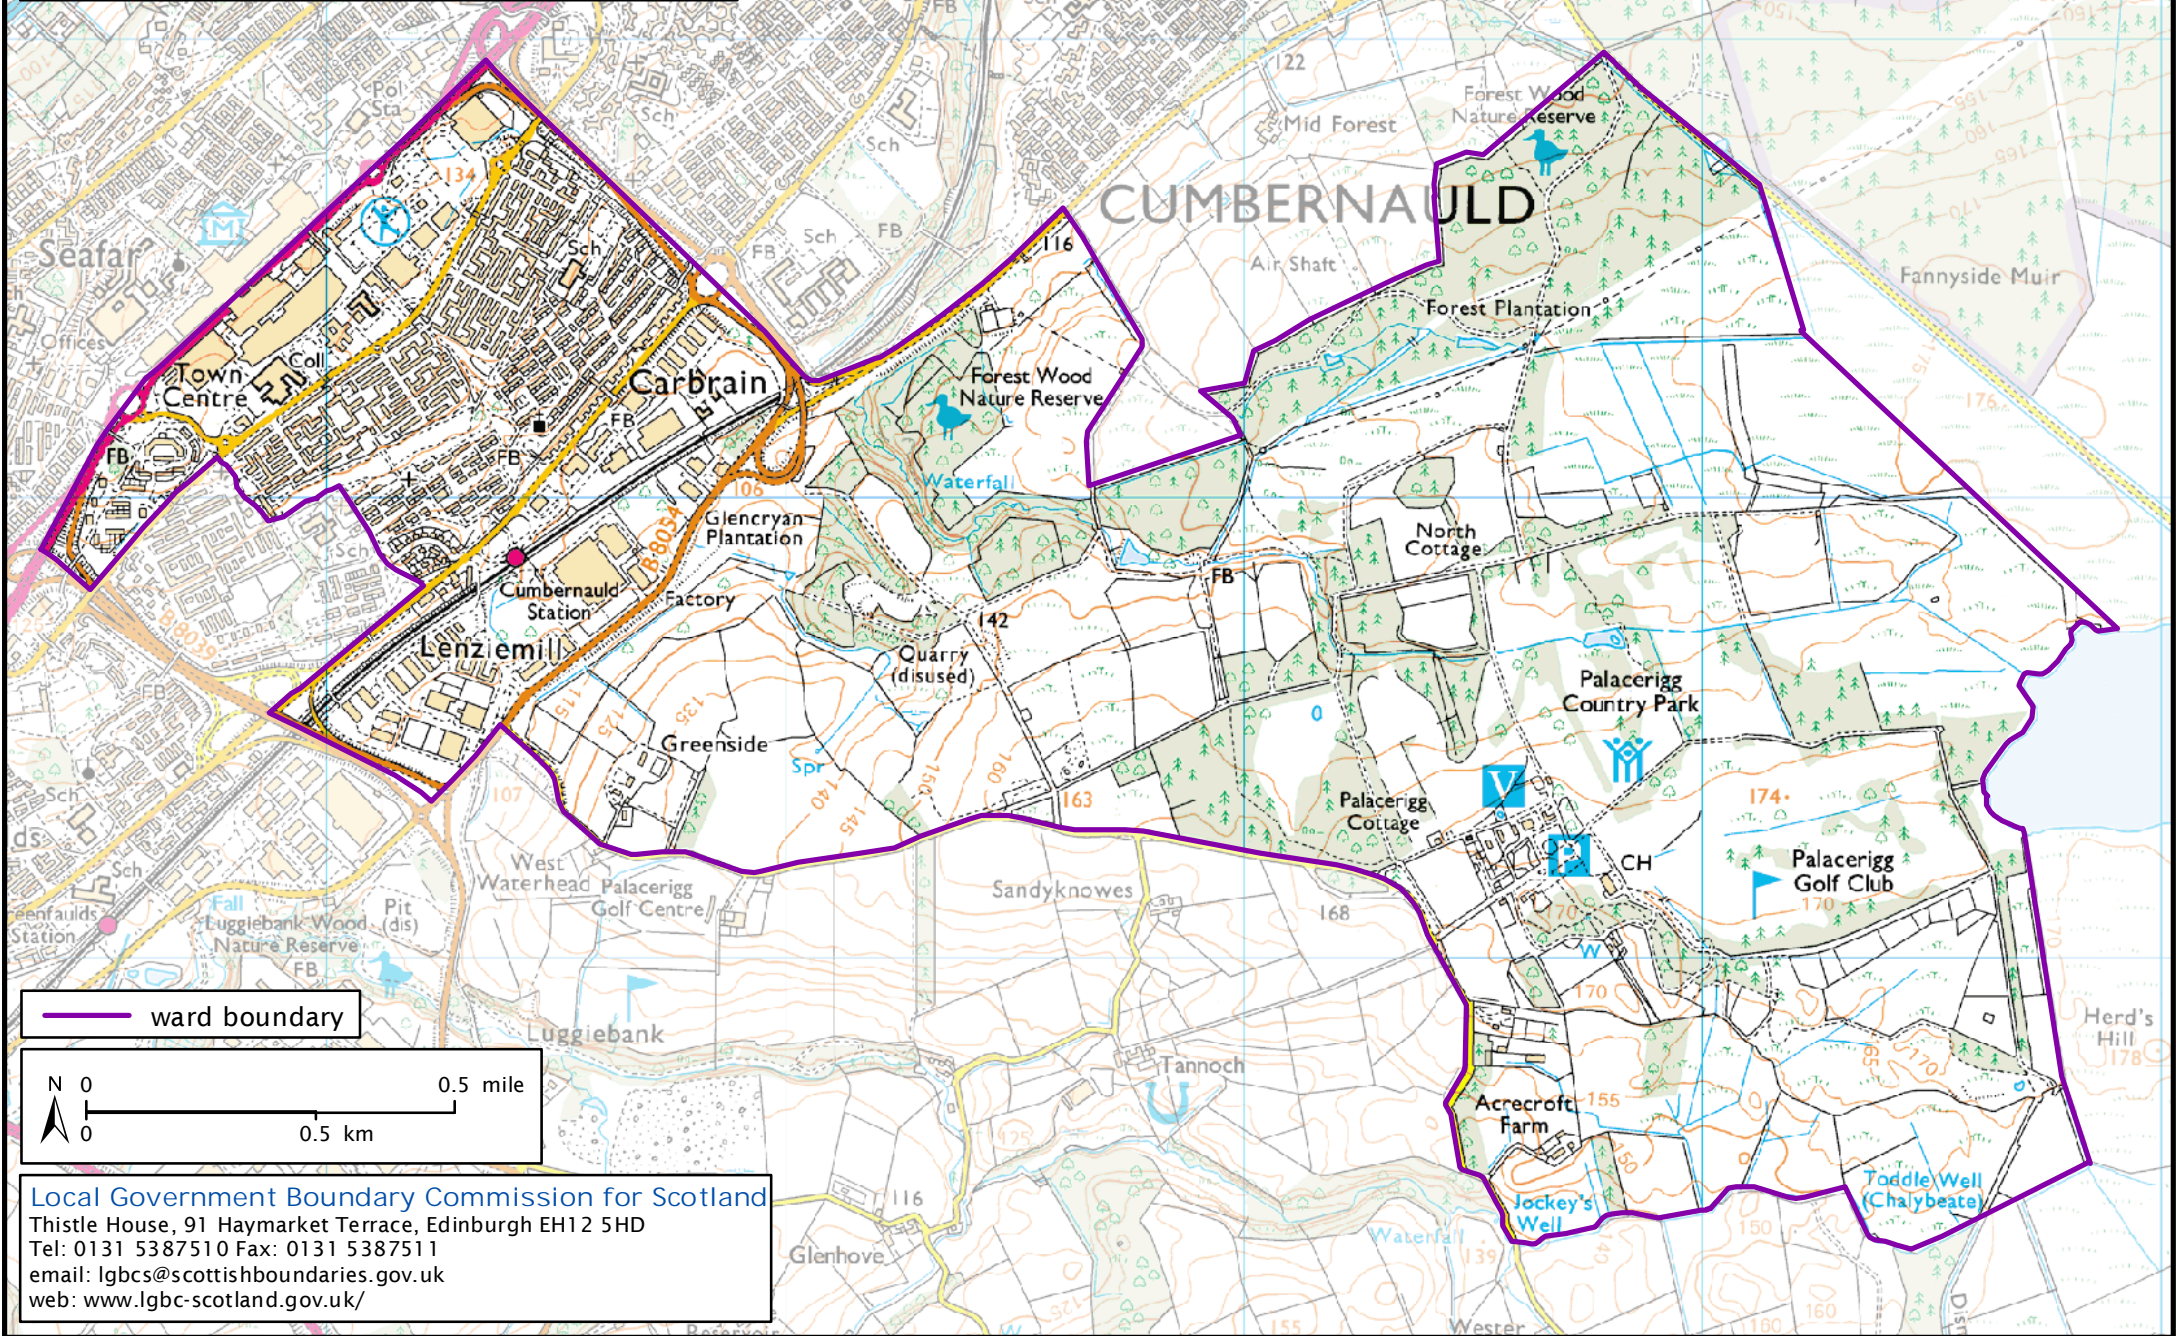

# Formation electoral arrangements in 1995

North Lanarkshire council area

Ward 58 - Carbrain East

This map shows the ward boundary against Ordnance Survey maps from 2011 rather than maps from when the ward boundary was decided.

Crown Copyright and database right 2011. All rights reserved. Ordnance Survey licence no. 100022179

— ward boundary

Local Government Boundary Commission for Scotland  
Thistle House, 91 Haymarket Terrace, Edinburgh EH12 5HD  
Tel: 0131 5387510 Fax: 0131 5387511  
email: [lgbc@scottishboundaries.gov.uk](mailto:lgbc@scottishboundaries.gov.uk)  
web: [www.lgbc-scotland.gov.uk/](http://www.lgbc-scotland.gov.uk/)