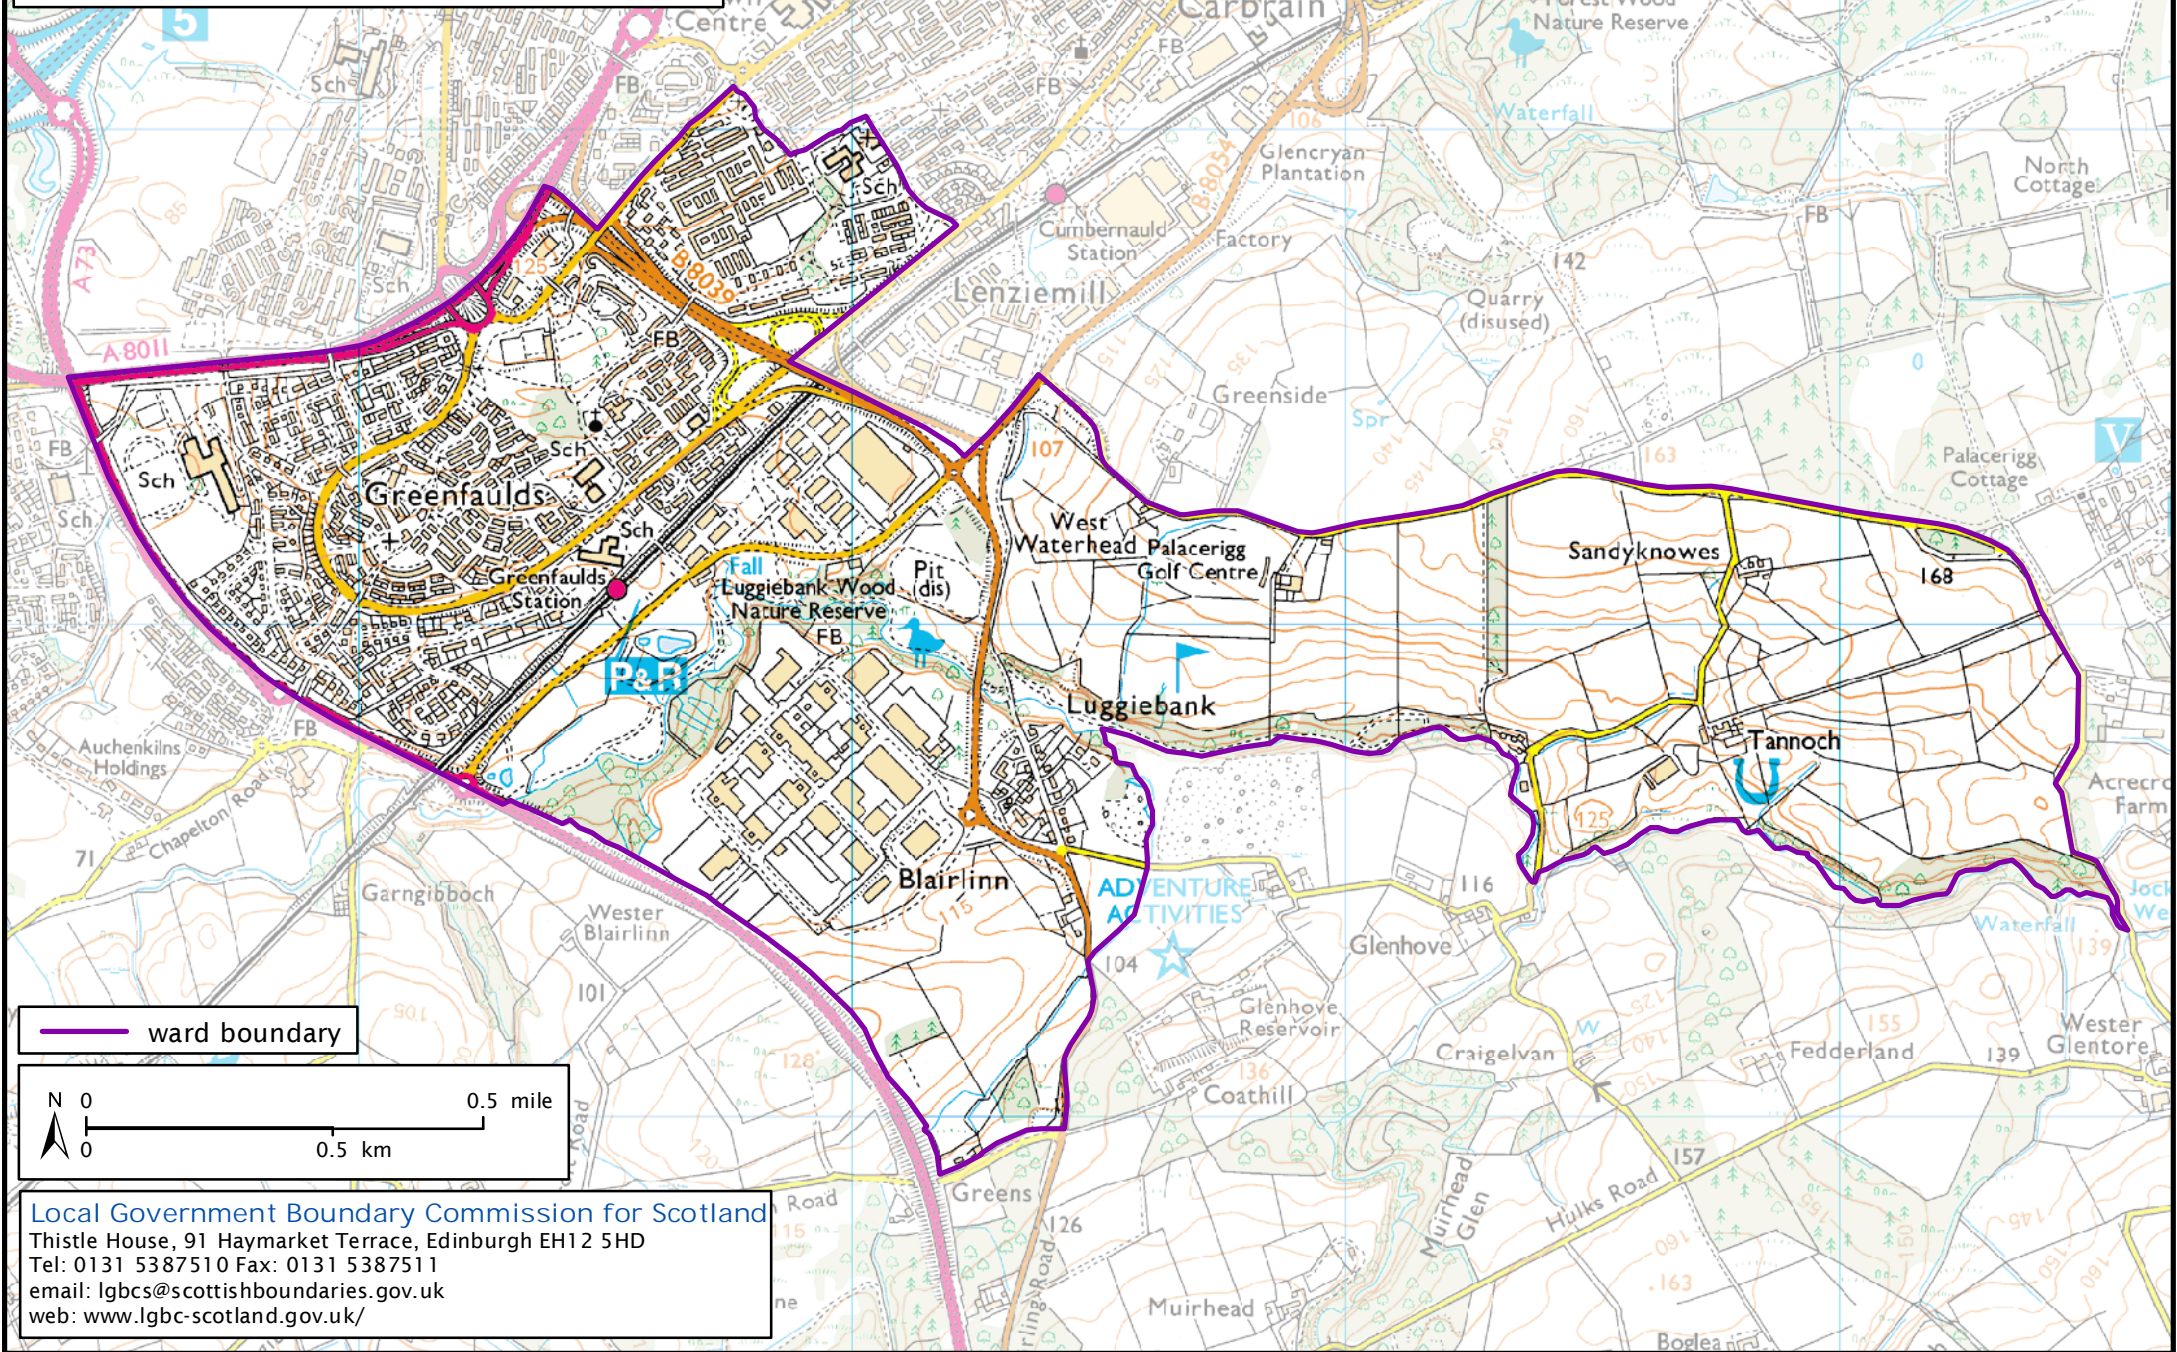

Formation electoral arrangements in 1995

North Lanarkshire council area

Ward 59 - Carbrain West and Greenfaulds

This map shows the ward boundary against Ordnance Survey maps from 2011 rather than maps from when the ward boundary was decided.

Crown Copyright and database right 2011. All rights reserved. Ordnance Survey licence no. 100022179

— ward boundary

Local Government Boundary Commission for Scotland
Thistle House, 91 Haymarket Terrace, Edinburgh EH12 5HD
Tel: 0131 5387510 Fax: 0131 5387511
email: lgbc@scottishboundaries.gov.uk
web: www.lgbc-scotland.gov.uk/