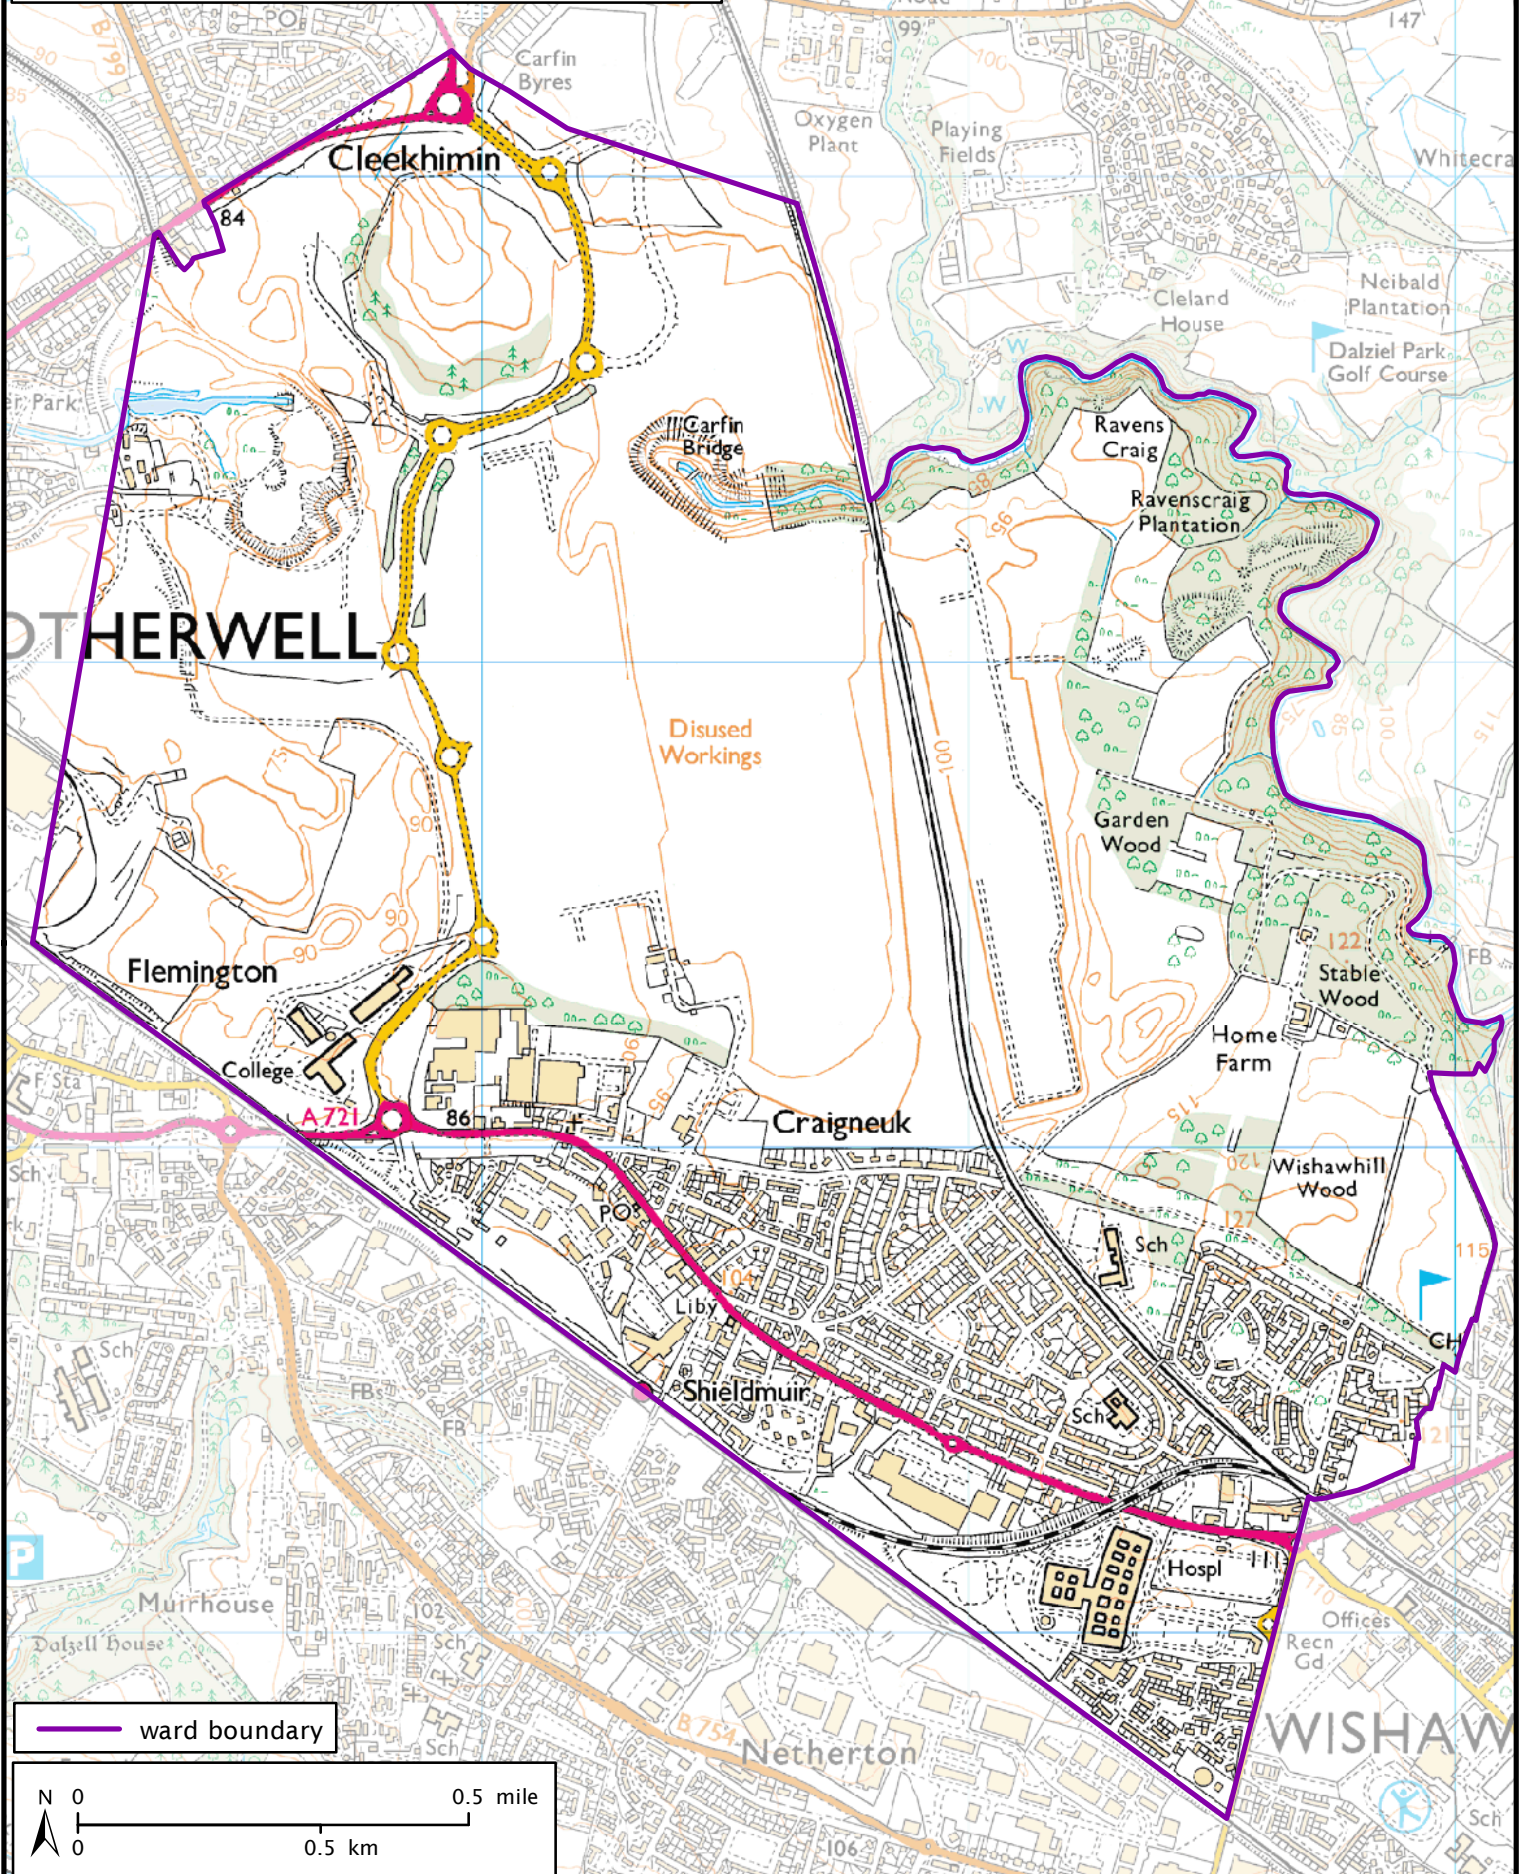

Formation electoral arrangements in 1995

North Lanarkshire council area

Ward 6 - Craigneuk

This map shows the ward boundary against Ordnance Survey maps from 2011 rather than maps from when the ward boundary was decided.

Crown Copyright and database right 2011. All rights reserved. Ordnance Survey licence no. 100022179

— ward boundary