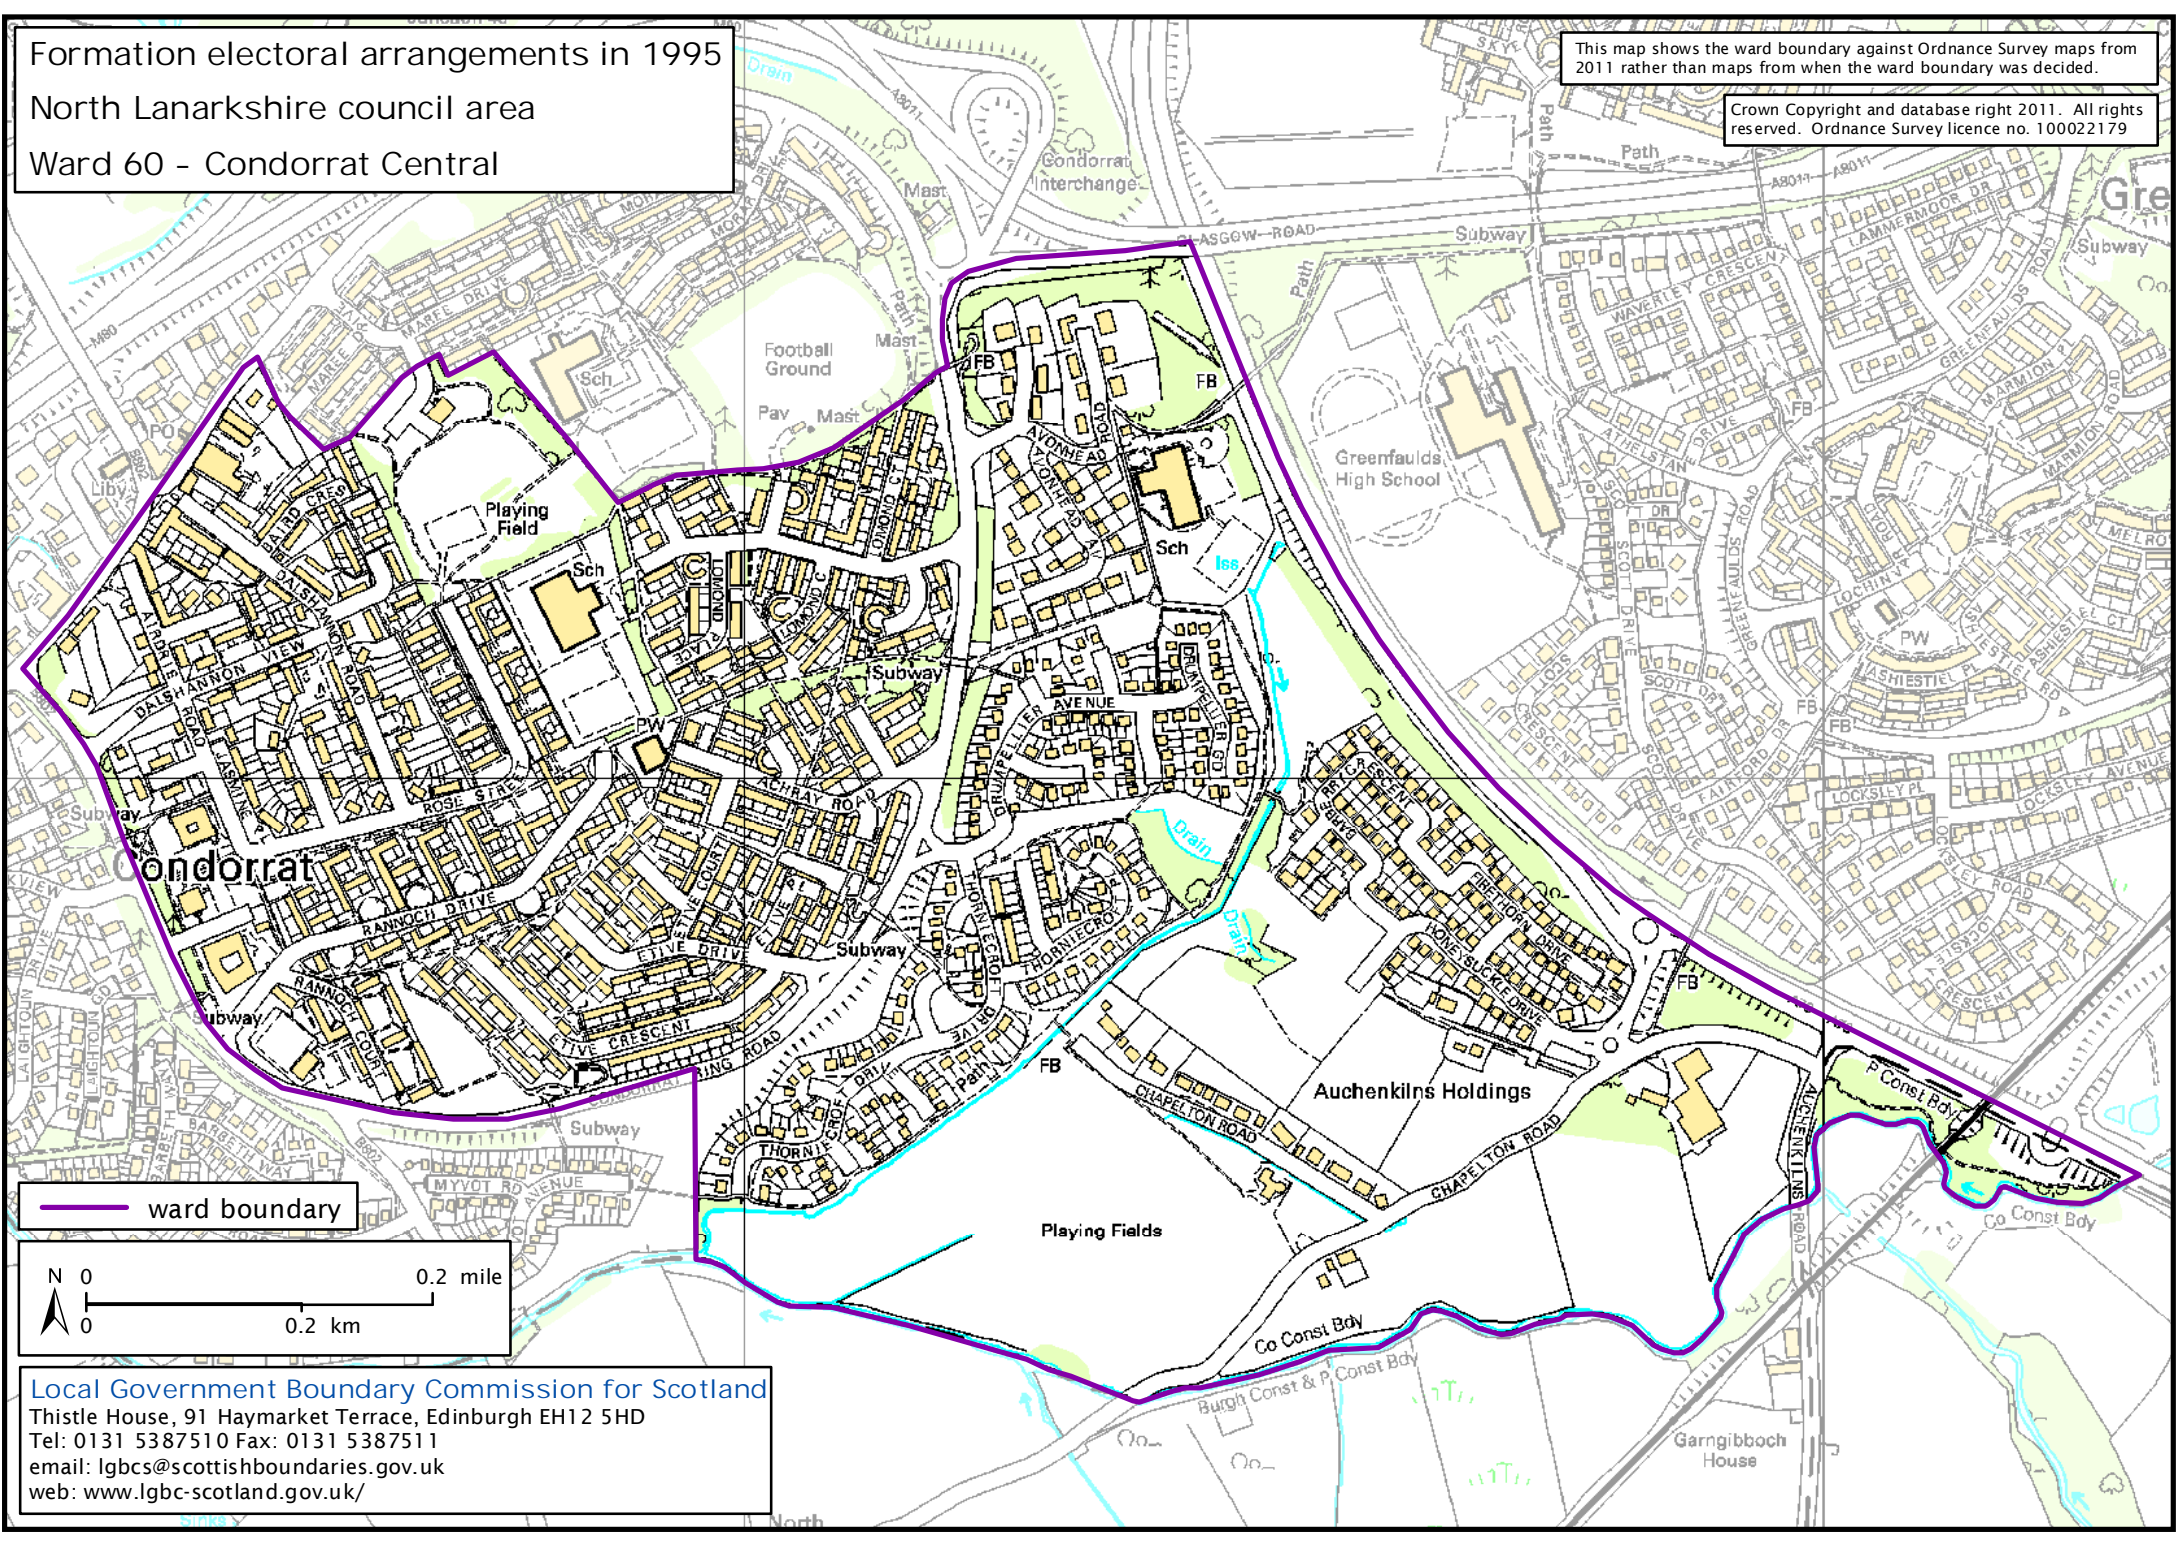

Formation electoral arrangements in 1995  
North Lanarkshire council area  
Ward 60 - Condorrat Central

This map shows the ward boundary against Ordnance Survey maps from 2011 rather than maps from when the ward boundary was decided.

Crown Copyright and database right 2011. All rights reserved. Ordnance Survey licence no. 100022179

— ward boundary

Local Government Boundary Commission for Scotland  
Thistle House, 91 Haymarket Terrace, Edinburgh EH12 5HD  
Tel: 0131 5387510 Fax: 0131 5387511  
email: lgbc@scottishboundaries.gov.uk  
web: www.lgbc-scotland.gov.uk/