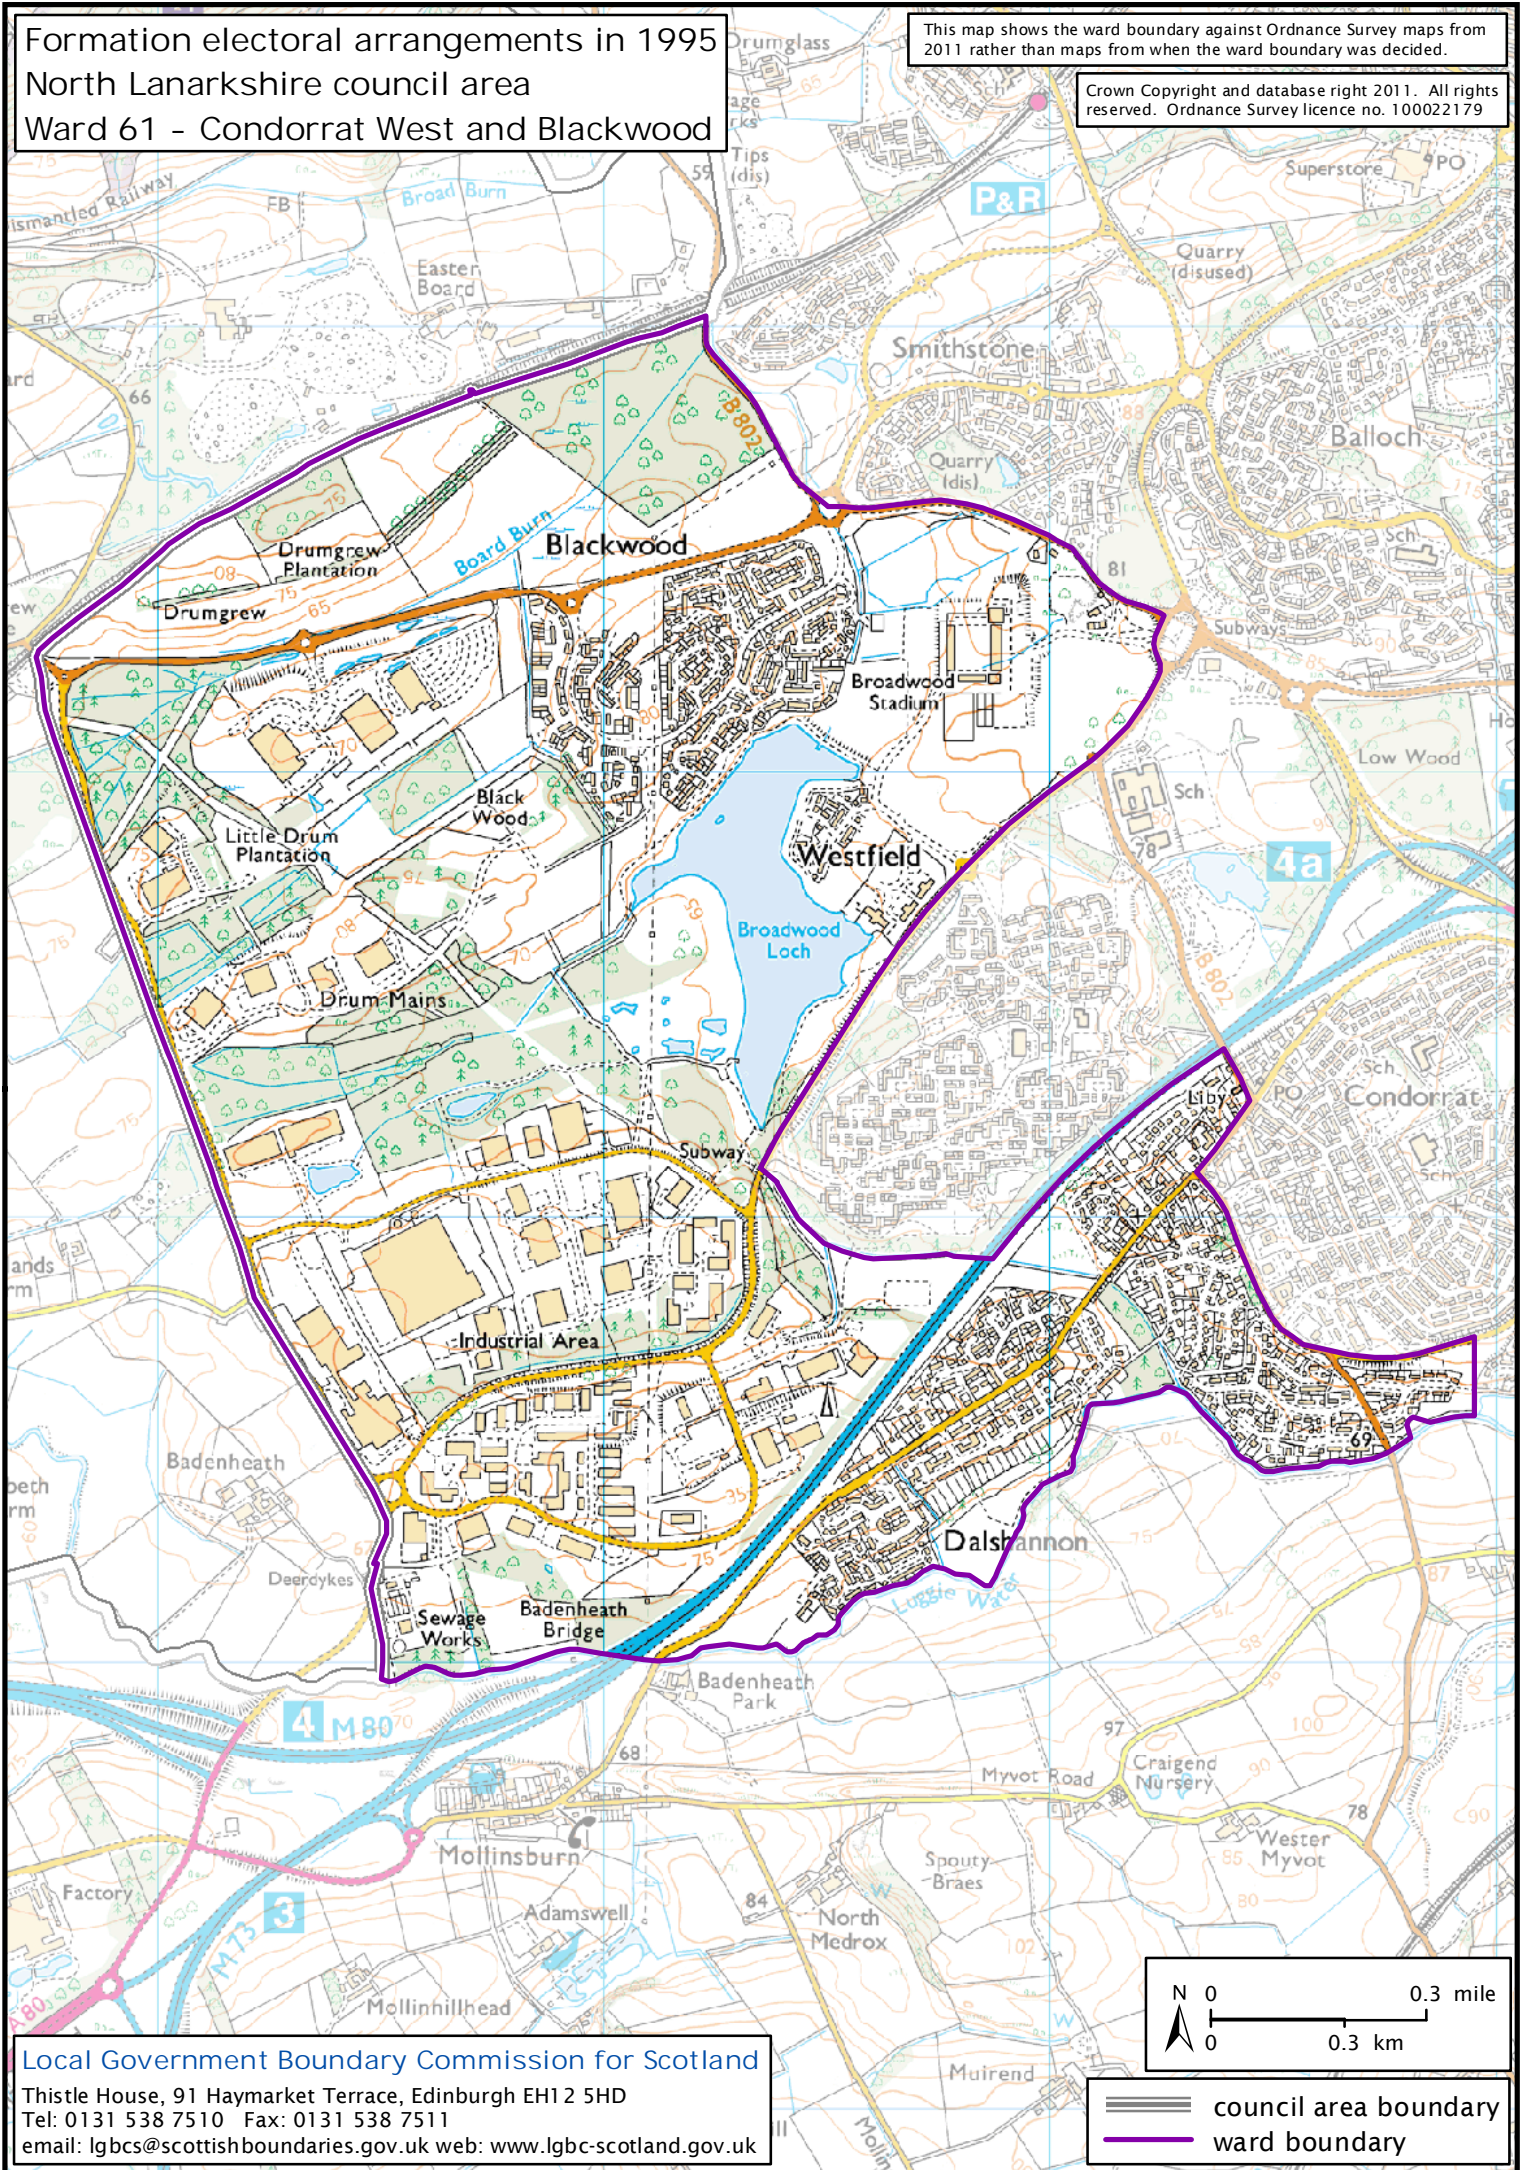

Formation electoral arrangements in 1995
North Lanarkshire council area
Ward 61 - Condorrat West and Blackwood

This map shows the ward boundary against Ordnance Survey maps from 2011 rather than maps from when the ward boundary was decided.

Crown Copyright and database right 2011. All rights reserved. Ordnance Survey licence no. 100022179

Local Government Boundary Commission for Scotland

Thistle House, 91 Haymarket Terrace, Edinburgh EH1 2 HD
Tel: 0131 538 7510 Fax: 0131 538 7511
email: lgbc@scottishboundaries.gov.uk web: www.lgbc-scotland.gov.uk

==== council area boundary
—— ward boundary