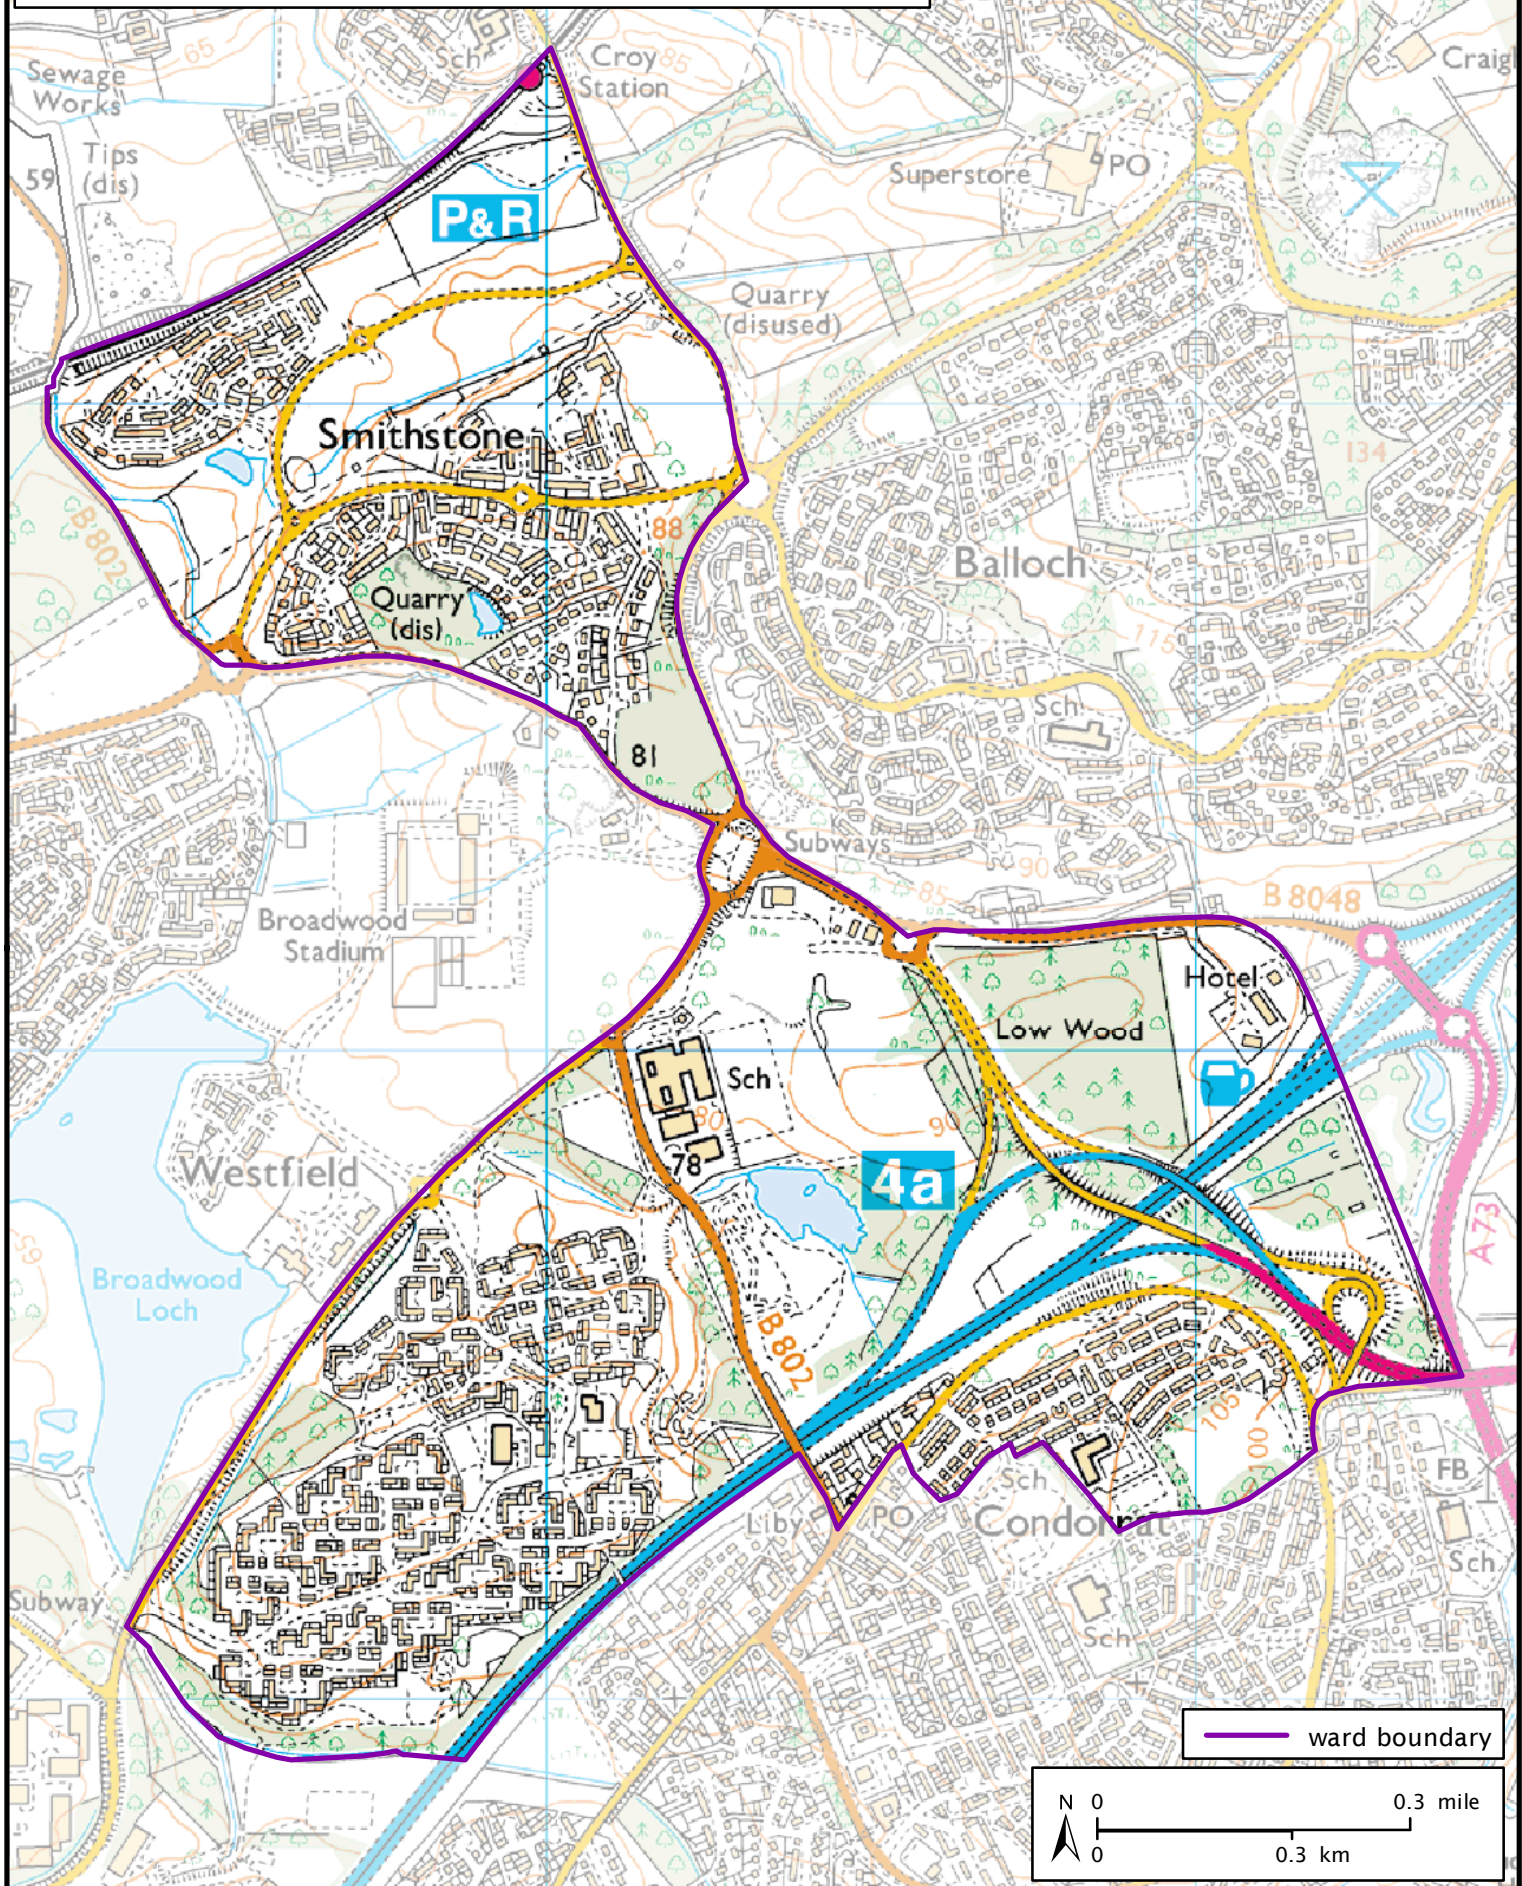

Formation electoral arrangements in 1995
North Lanarkshire council area
Ward 62 - Condorrat North, Westfield and Smithstone

Crown Copyright and database right 2011. All rights reserved. Ordnance Survey licence no. 100022179

This map shows the ward boundary against Ordnance Survey maps from 2011 rather than maps from when the ward boundary was decided.

Local Government Boundary Commission for Scotland
Thistle House, 91 Haymarket Terrace, Edinburgh EH1 2 5HD
Tel: 0131 538 7510 Fax: 0131 538 7511
email: lgbcs@scottishboundaries.gov.uk web: www.lgbc-scotland.gov.uk