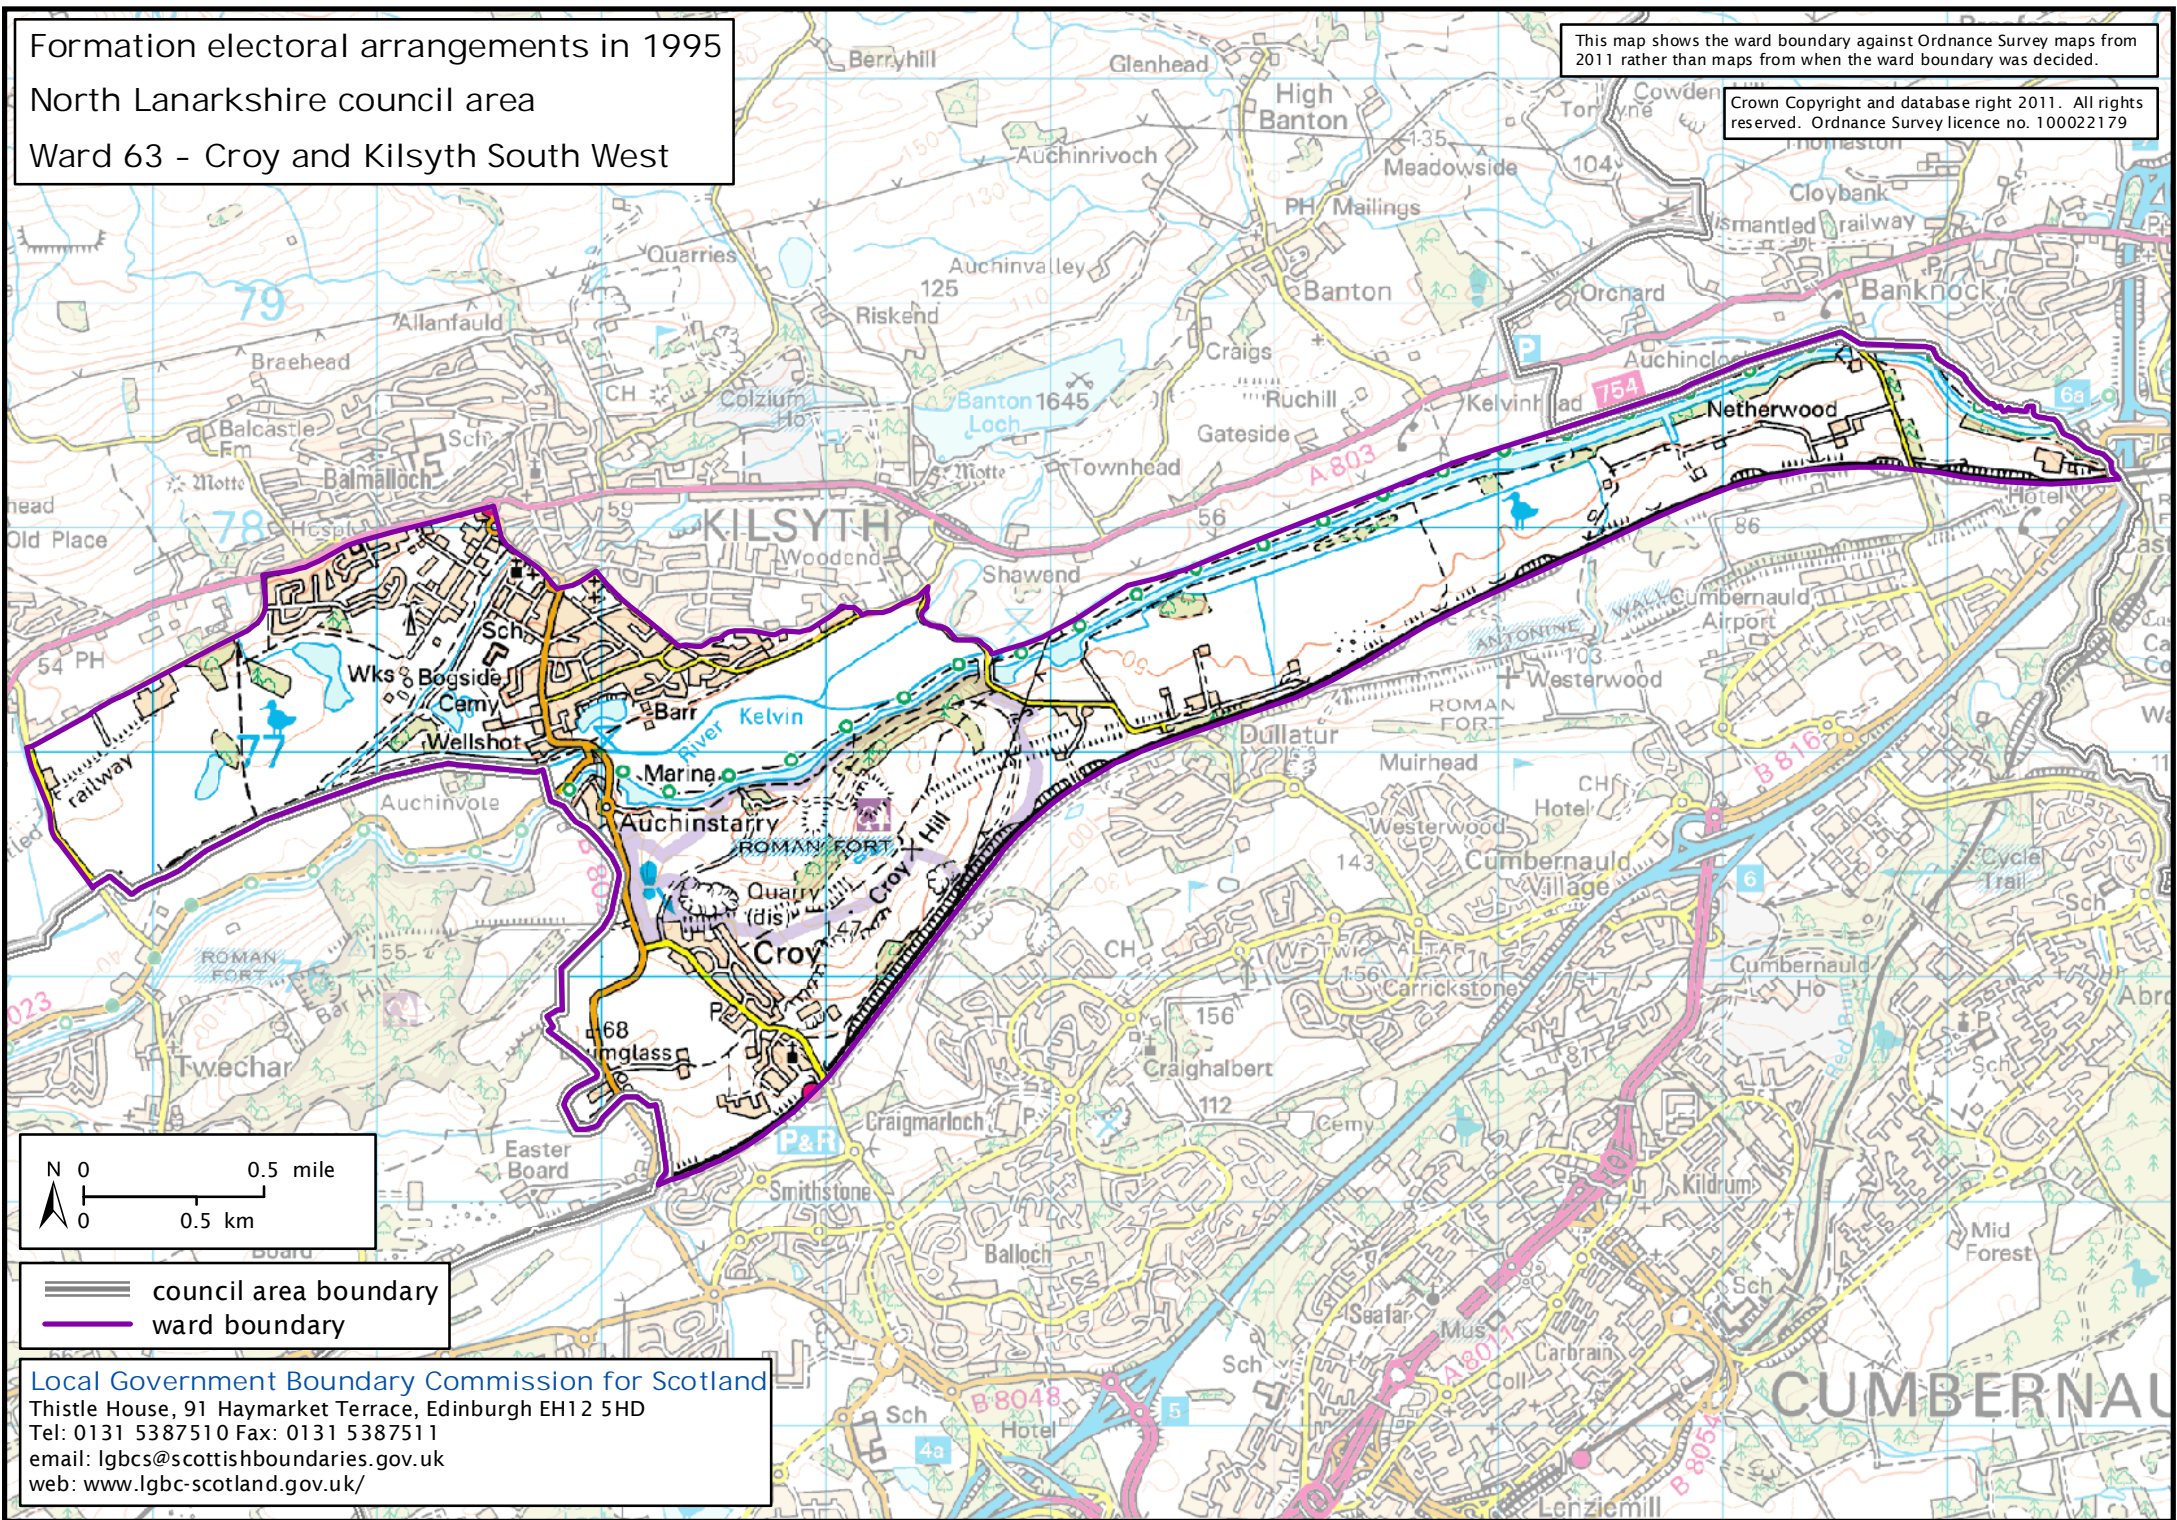

# Formation electoral arrangements in 1995

North Lanarkshire council area

Ward 63 - Croy and Kilsyth South West

This map shows the ward boundary against Ordnance Survey maps from 2011 rather than maps from when the ward boundary was decided.

Crown Copyright and database right 2011. All rights reserved. Ordnance Survey licence no. 100022179

— council area boundary  
— ward boundary

Local Government Boundary Commission for Scotland  
Thistle House, 91 Haymarket Terrace, Edinburgh EH1 2 SHD  
Tel: 0131 5387510 Fax: 0131 5387511  
email: lgbc@scottishboundaries.gov.uk  
web: www.lgbc-scotland.gov.uk/