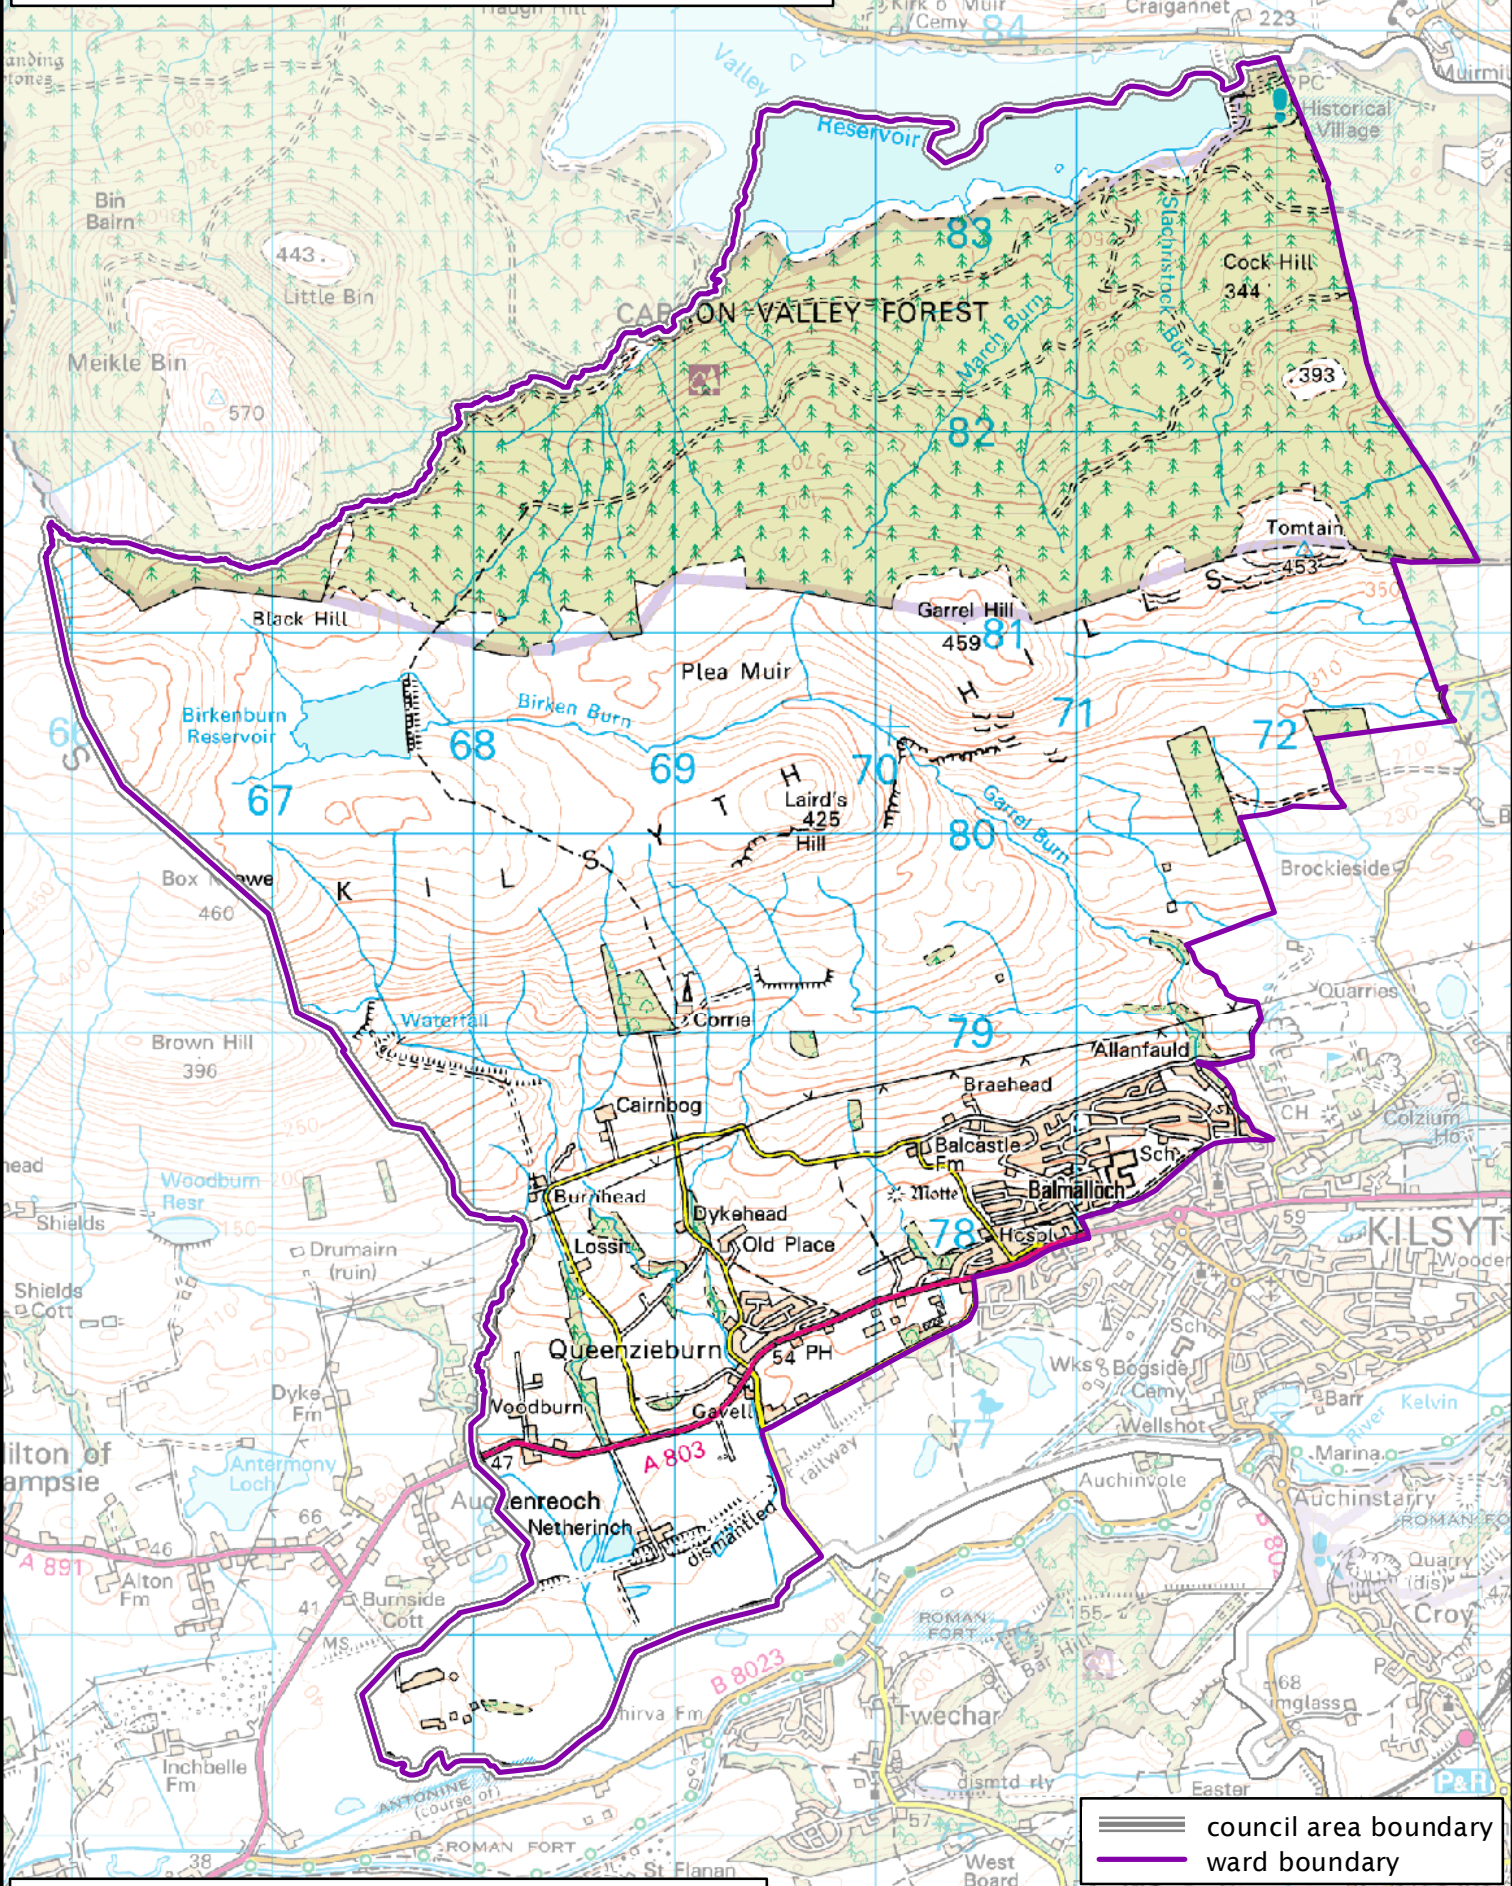

Formation electoral arrangements in 1995
 North Lanarkshire council area
 Ward 64 - Queenzieburn and Kilsyth North West

This map shows the ward boundary against Ordnance Survey maps from 2011 rather than maps from when the ward boundary was decided.

Crown Copyright and database right 2011. All rights reserved. Ordnance Survey licence no. 100022179

 council area boundary
 ward boundary

Local Government Boundary Commission for Scotland
 Thistle House, 91 Haymarket Terrace, Edinburgh EH1 2 HD
 Tel: 0131 538 7510 Fax: 0131 538 7511
 email: lgbc@scottishboundaries.gov.uk web: www.lgbc-scotland.gov.uk