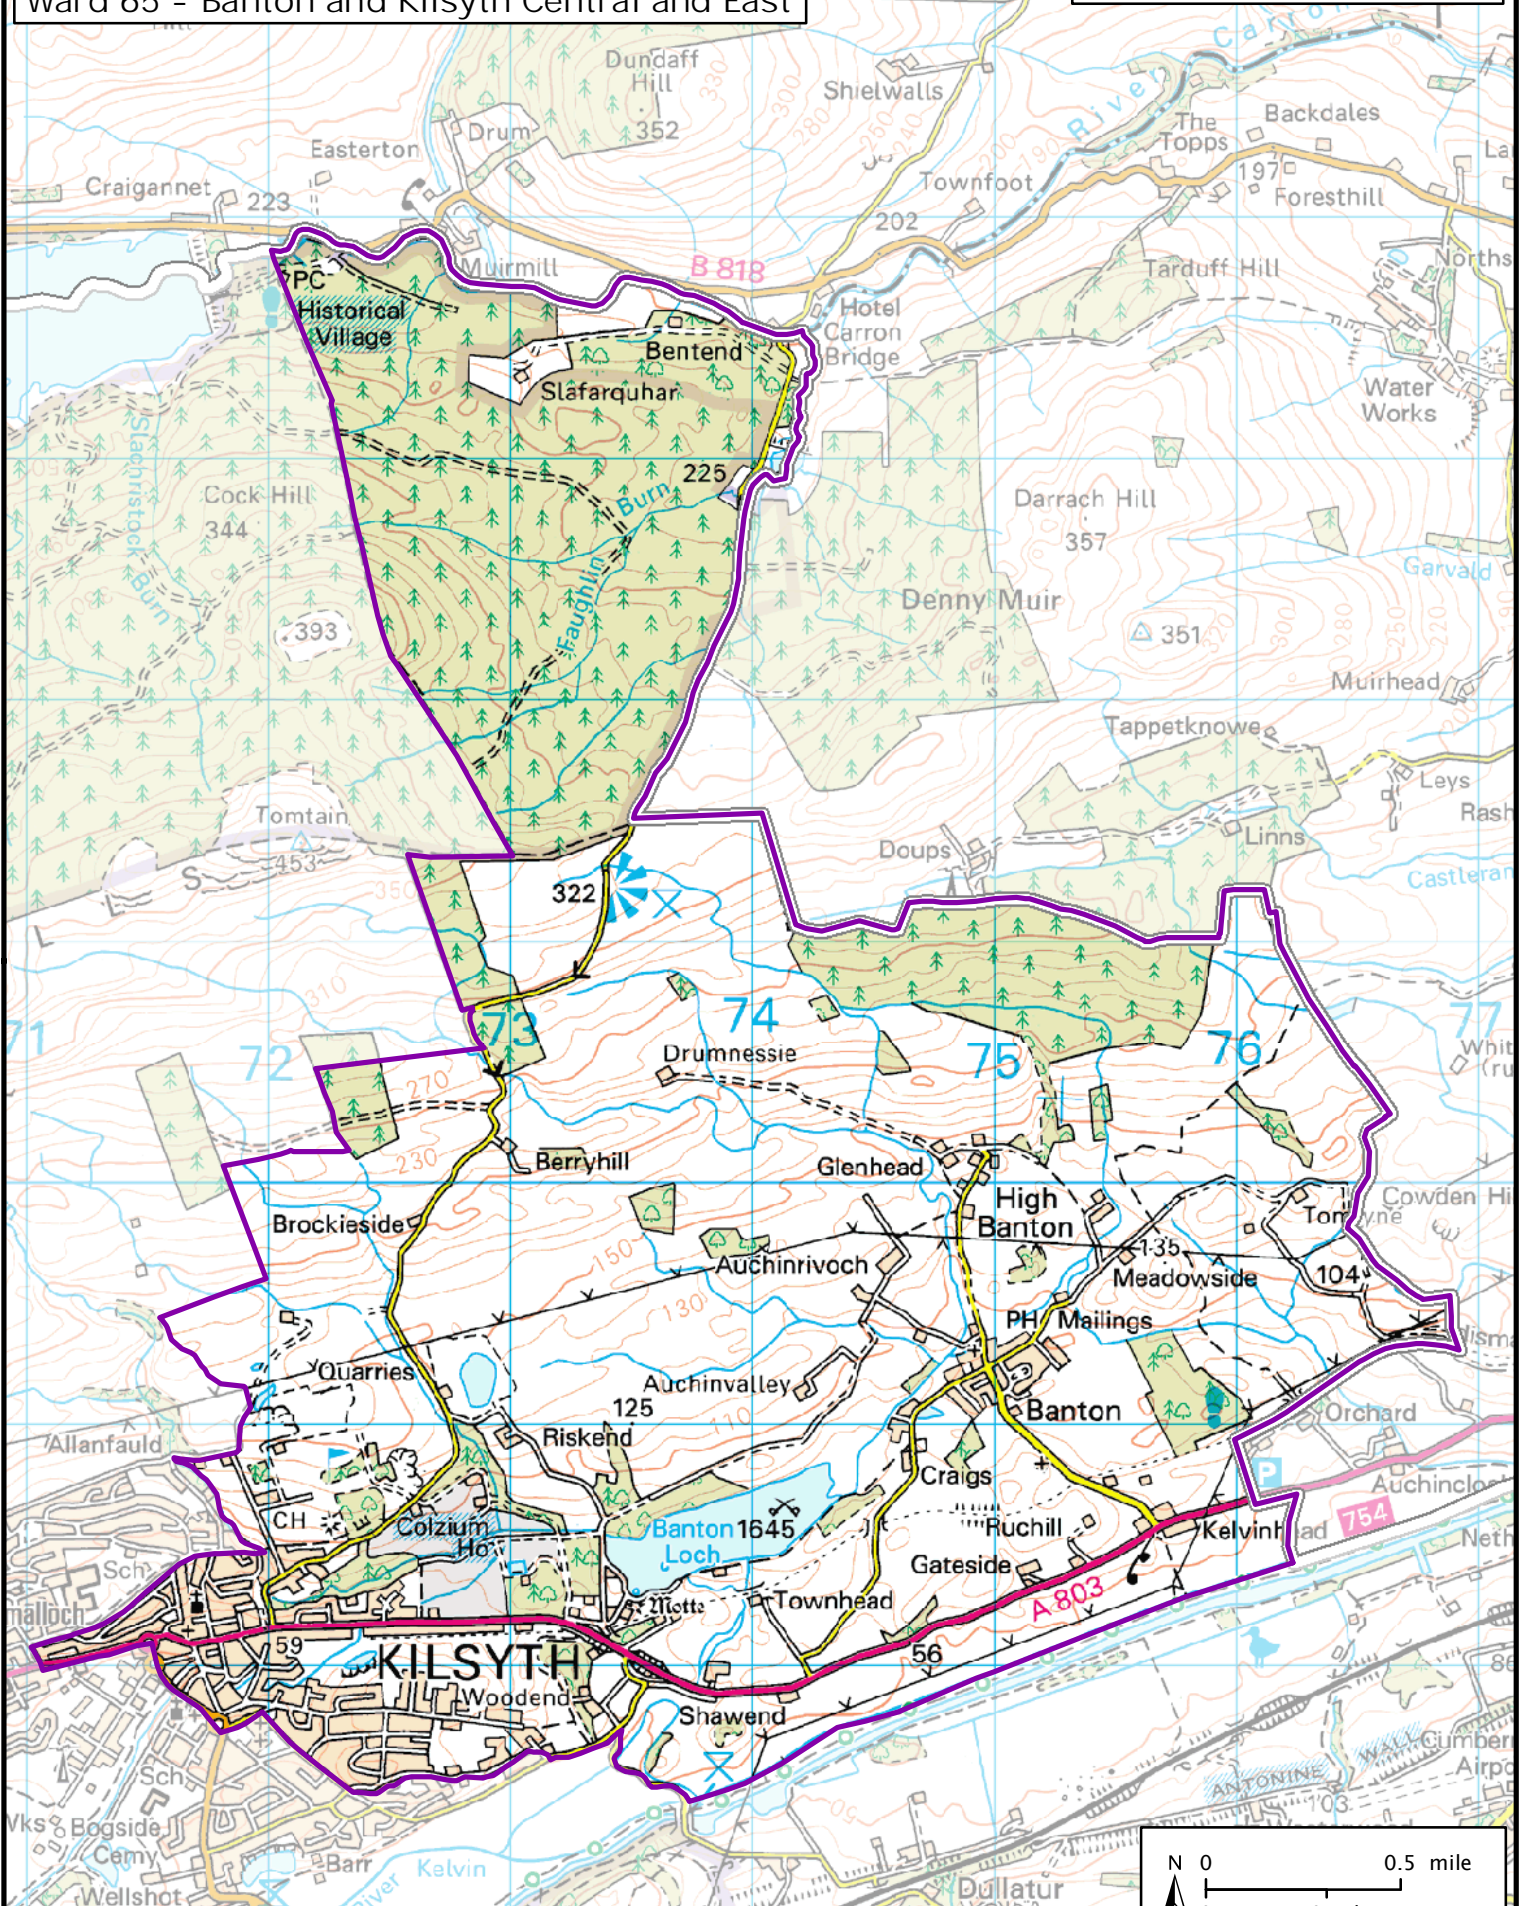

Formation electoral arrangements in 1995  
 North Lanarkshire council area  
 Ward 65 - Banton and Kilsyth Central and East

This map shows the ward boundary against Ordnance Survey maps from 2011 rather than maps from when the ward boundary was decided.

Crown Copyright and database right 2011. All rights reserved. Ordnance Survey licence no. 100022179

Local Government Boundary Commission for Scotland  
 Thistle House, 91 Haymarket Terrace, Edinburgh EH1 2 HD  
 Tel: 0131 538 7510 Fax: 0131 538 7511  
 email: lgbc@scottishboundaries.gov.uk web: www.lgbc-scotland.gov.uk

 council area boundary  
 ward boundary