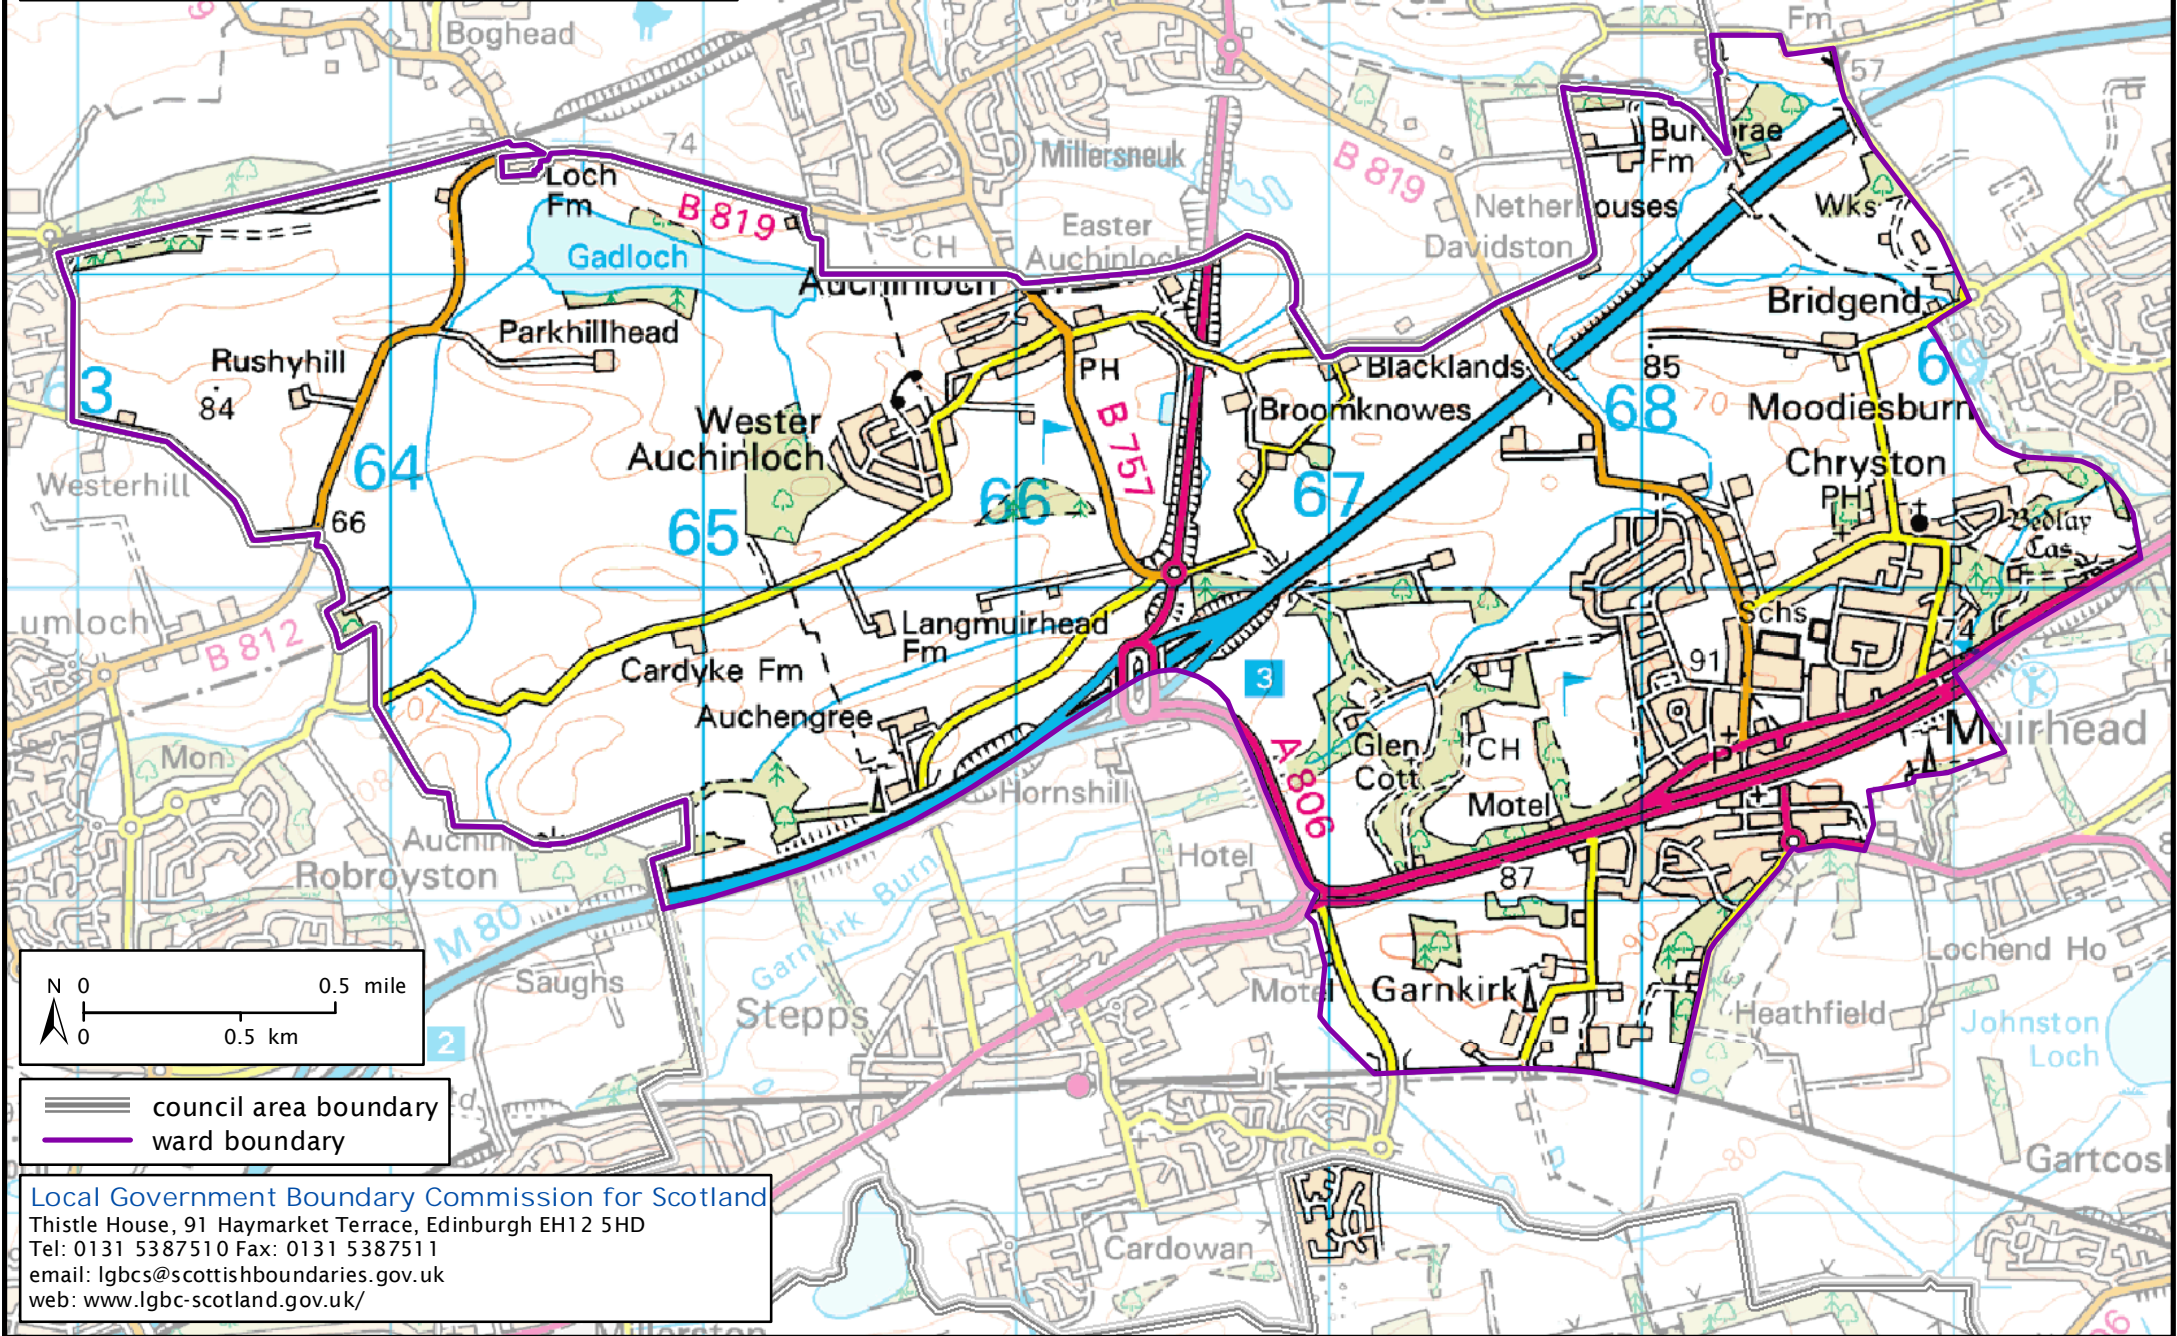

Formation electoral arrangements in 1995

North Lanarkshire council area

Ward 67 - Chryston and Auchinloch

This map shows the ward boundary against Ordnance Survey maps from 2011 rather than maps from when the ward boundary was decided.

Crown Copyright and database right 2011. All rights reserved. Ordnance Survey licence no. 100022179

— council area boundary  
— ward boundary

Local Government Boundary Commission for Scotland  
Thistle House, 91 Haymarket Terrace, Edinburgh EH1 2 SHD  
Tel: 0131 5387510 Fax: 0131 5387511  
email: lgbc@scottishboundaries.gov.uk  
web: www.lgbc-scotland.gov.uk/