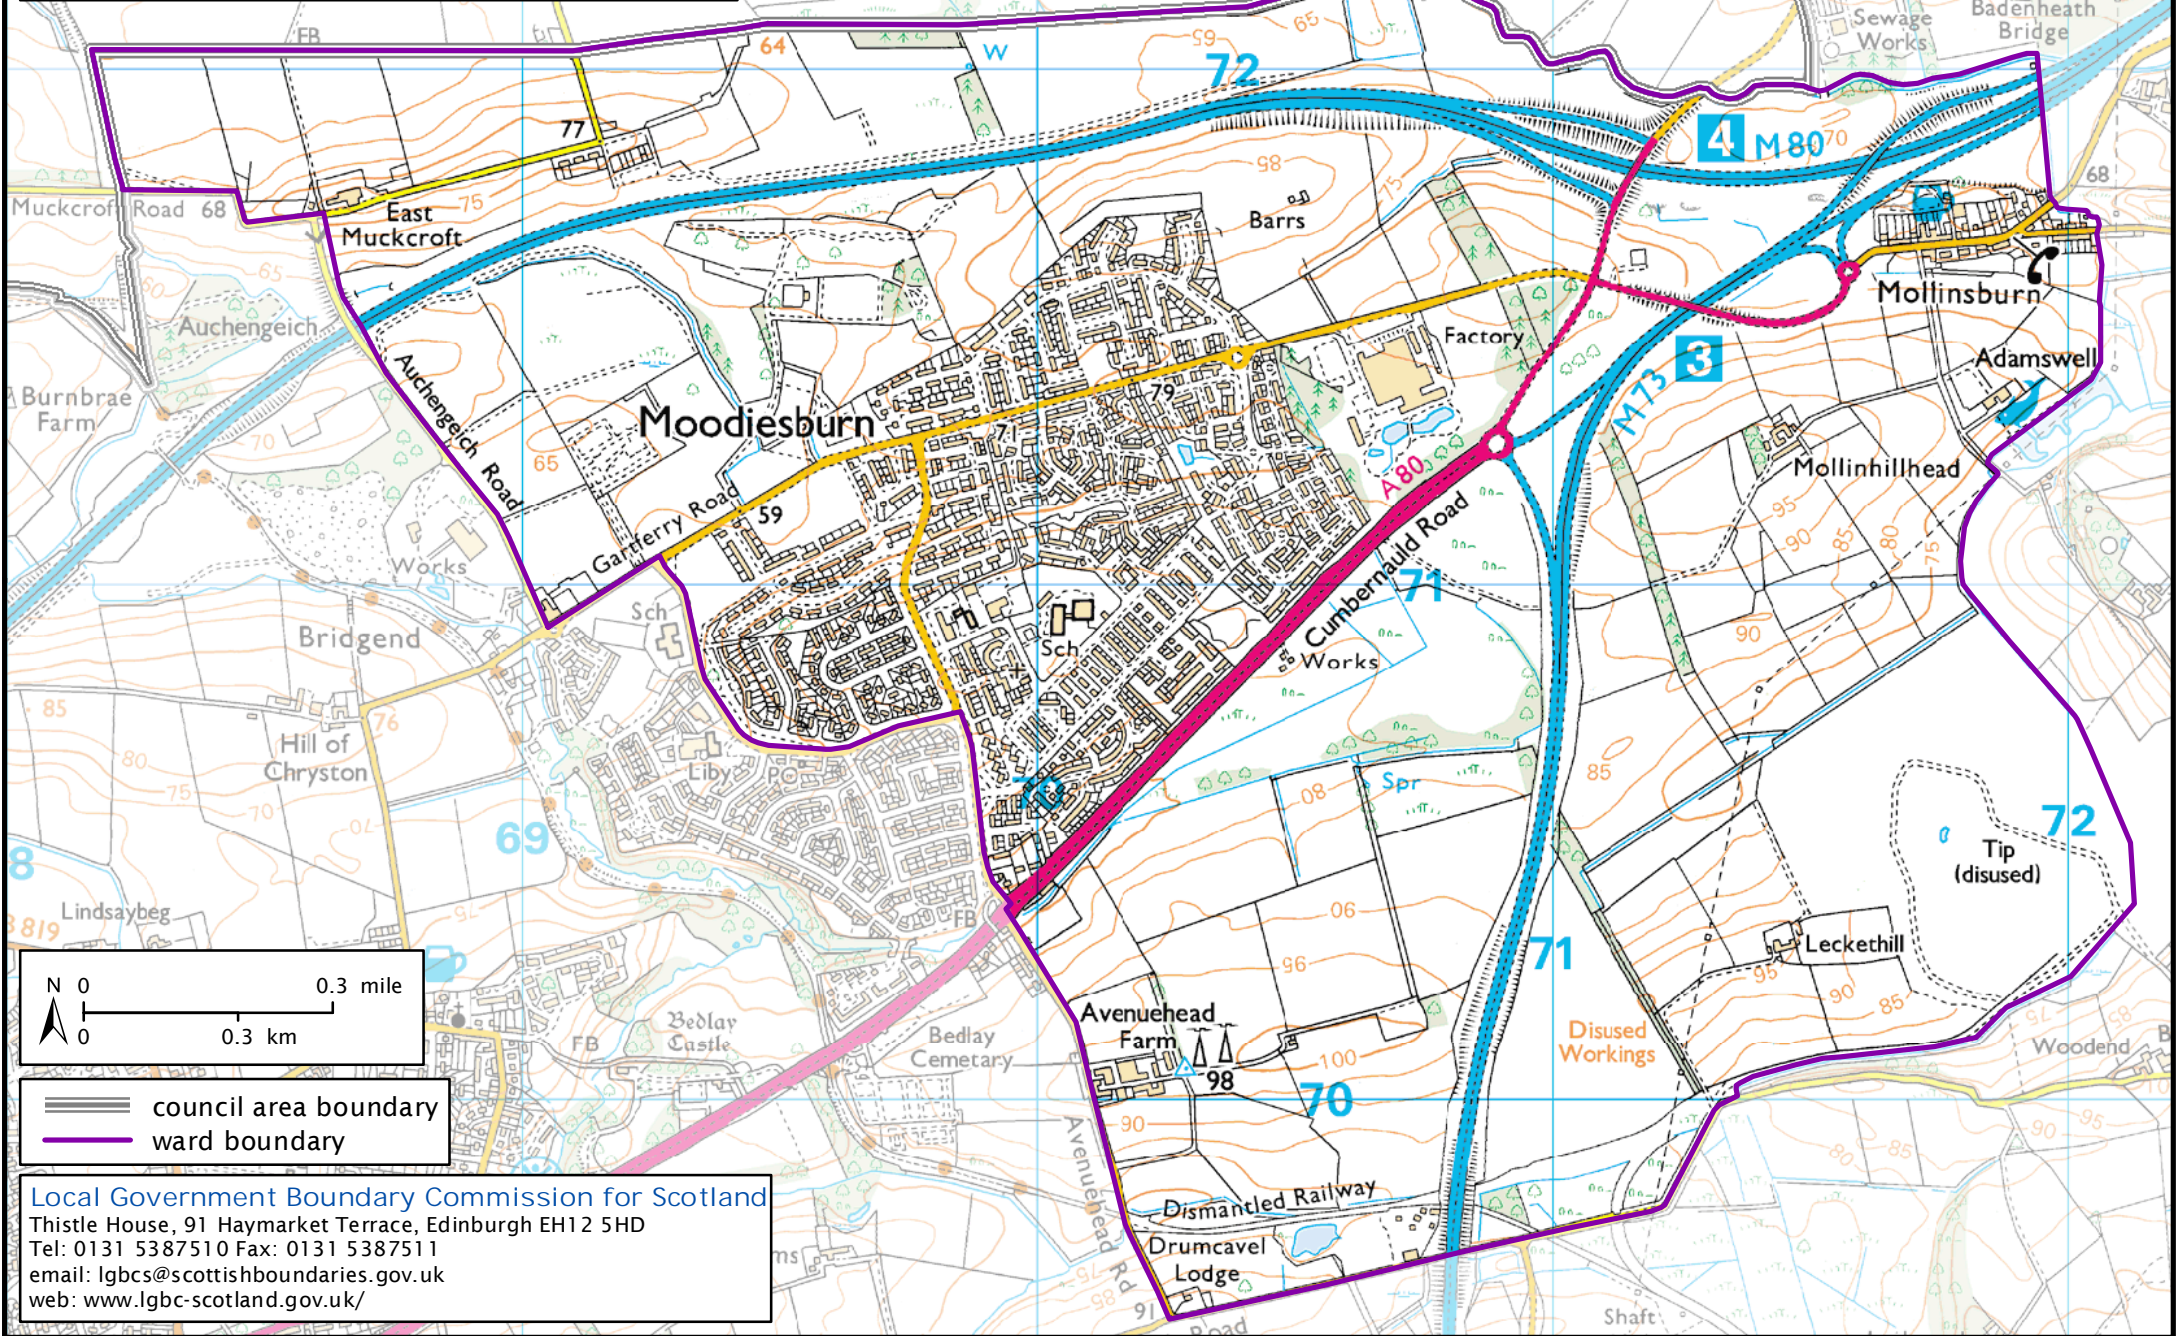

Formation electoral arrangements in 1995

North Lanarkshire council area

Ward 68 - North Moodiesburn

This map shows the ward boundary against Ordnance Survey maps from 2011 rather than maps from when the ward boundary was decided.

Crown Copyright and database right 2011. All rights reserved. Ordnance Survey licence no. 100022179

— council area boundary
— ward boundary

Local Government Boundary Commission for Scotland
Thistle House, 91 Haymarket Terrace, Edinburgh EH1 2 SHD
Tel: 0131 5387510 Fax: 0131 5387511
email: lgbc@scottishboundaries.gov.uk
web: www.lgbc-scotland.gov.uk/