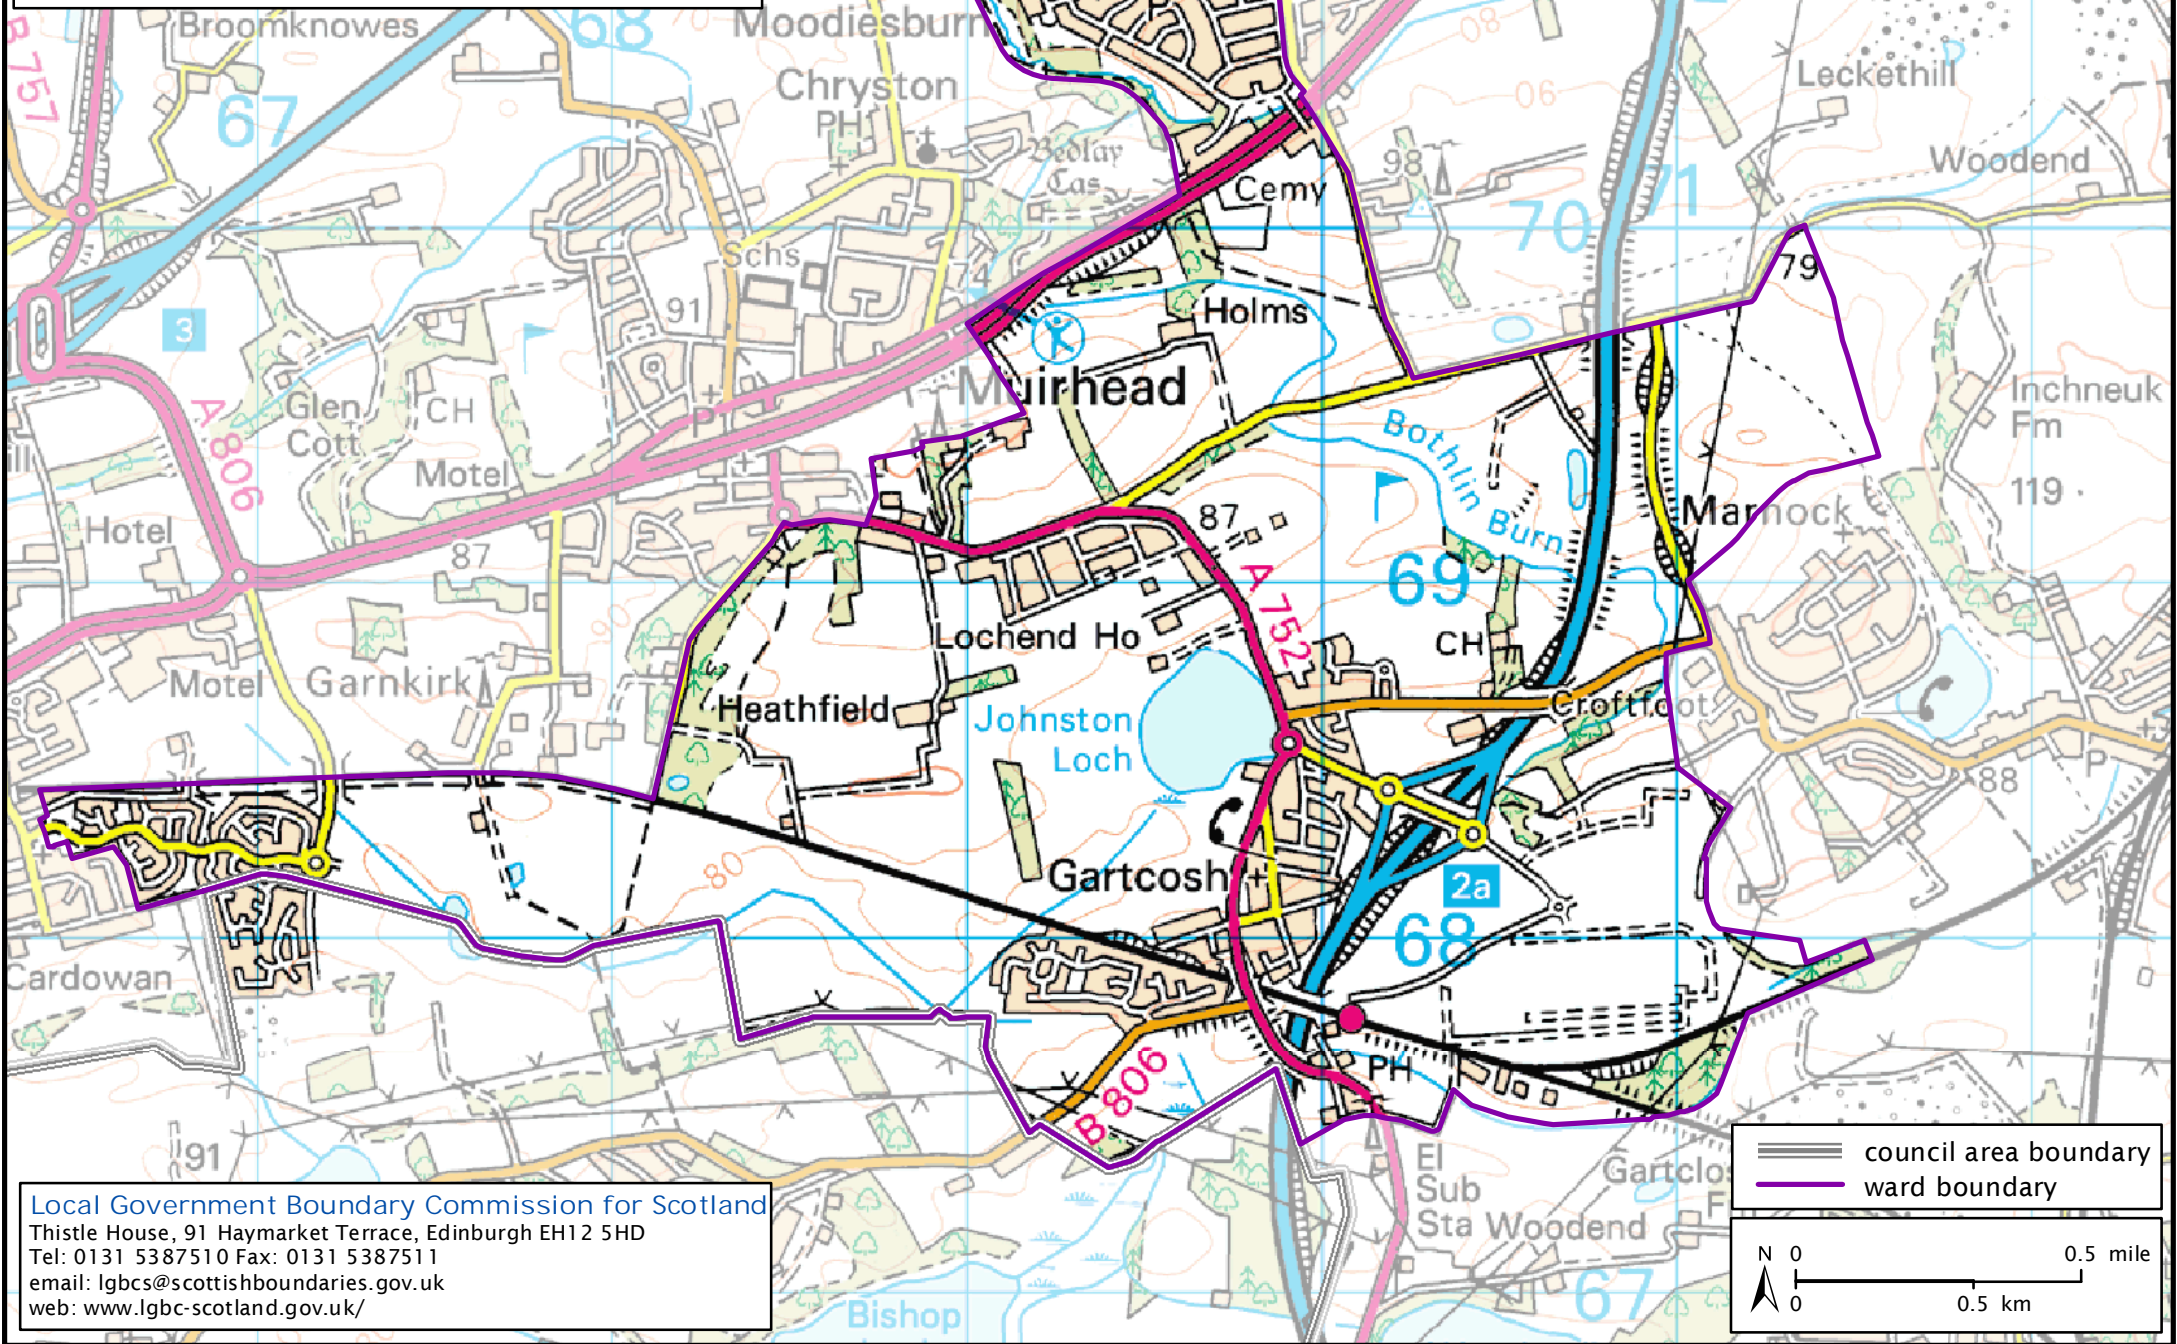

Formation electoral arrangements in 1995
North Lanarkshire council area
Ward 69 - South Moodiesburn and Gartcosh

This map shows the ward boundary against Ordnance Survey maps from 2011 rather than maps from when the ward boundary was decided.

Crown Copyright and database right 2011. All rights reserved. Ordnance Survey licence no. 100022179

Local Government Boundary Commission for Scotland
Thistle House, 91 Haymarket Terrace, Edinburgh EH12 5HD
Tel: 0131 5387510 Fax: 0131 5387511
email: lgbc@scottishboundaries.gov.uk
web: www.lgbc-scotland.gov.uk/