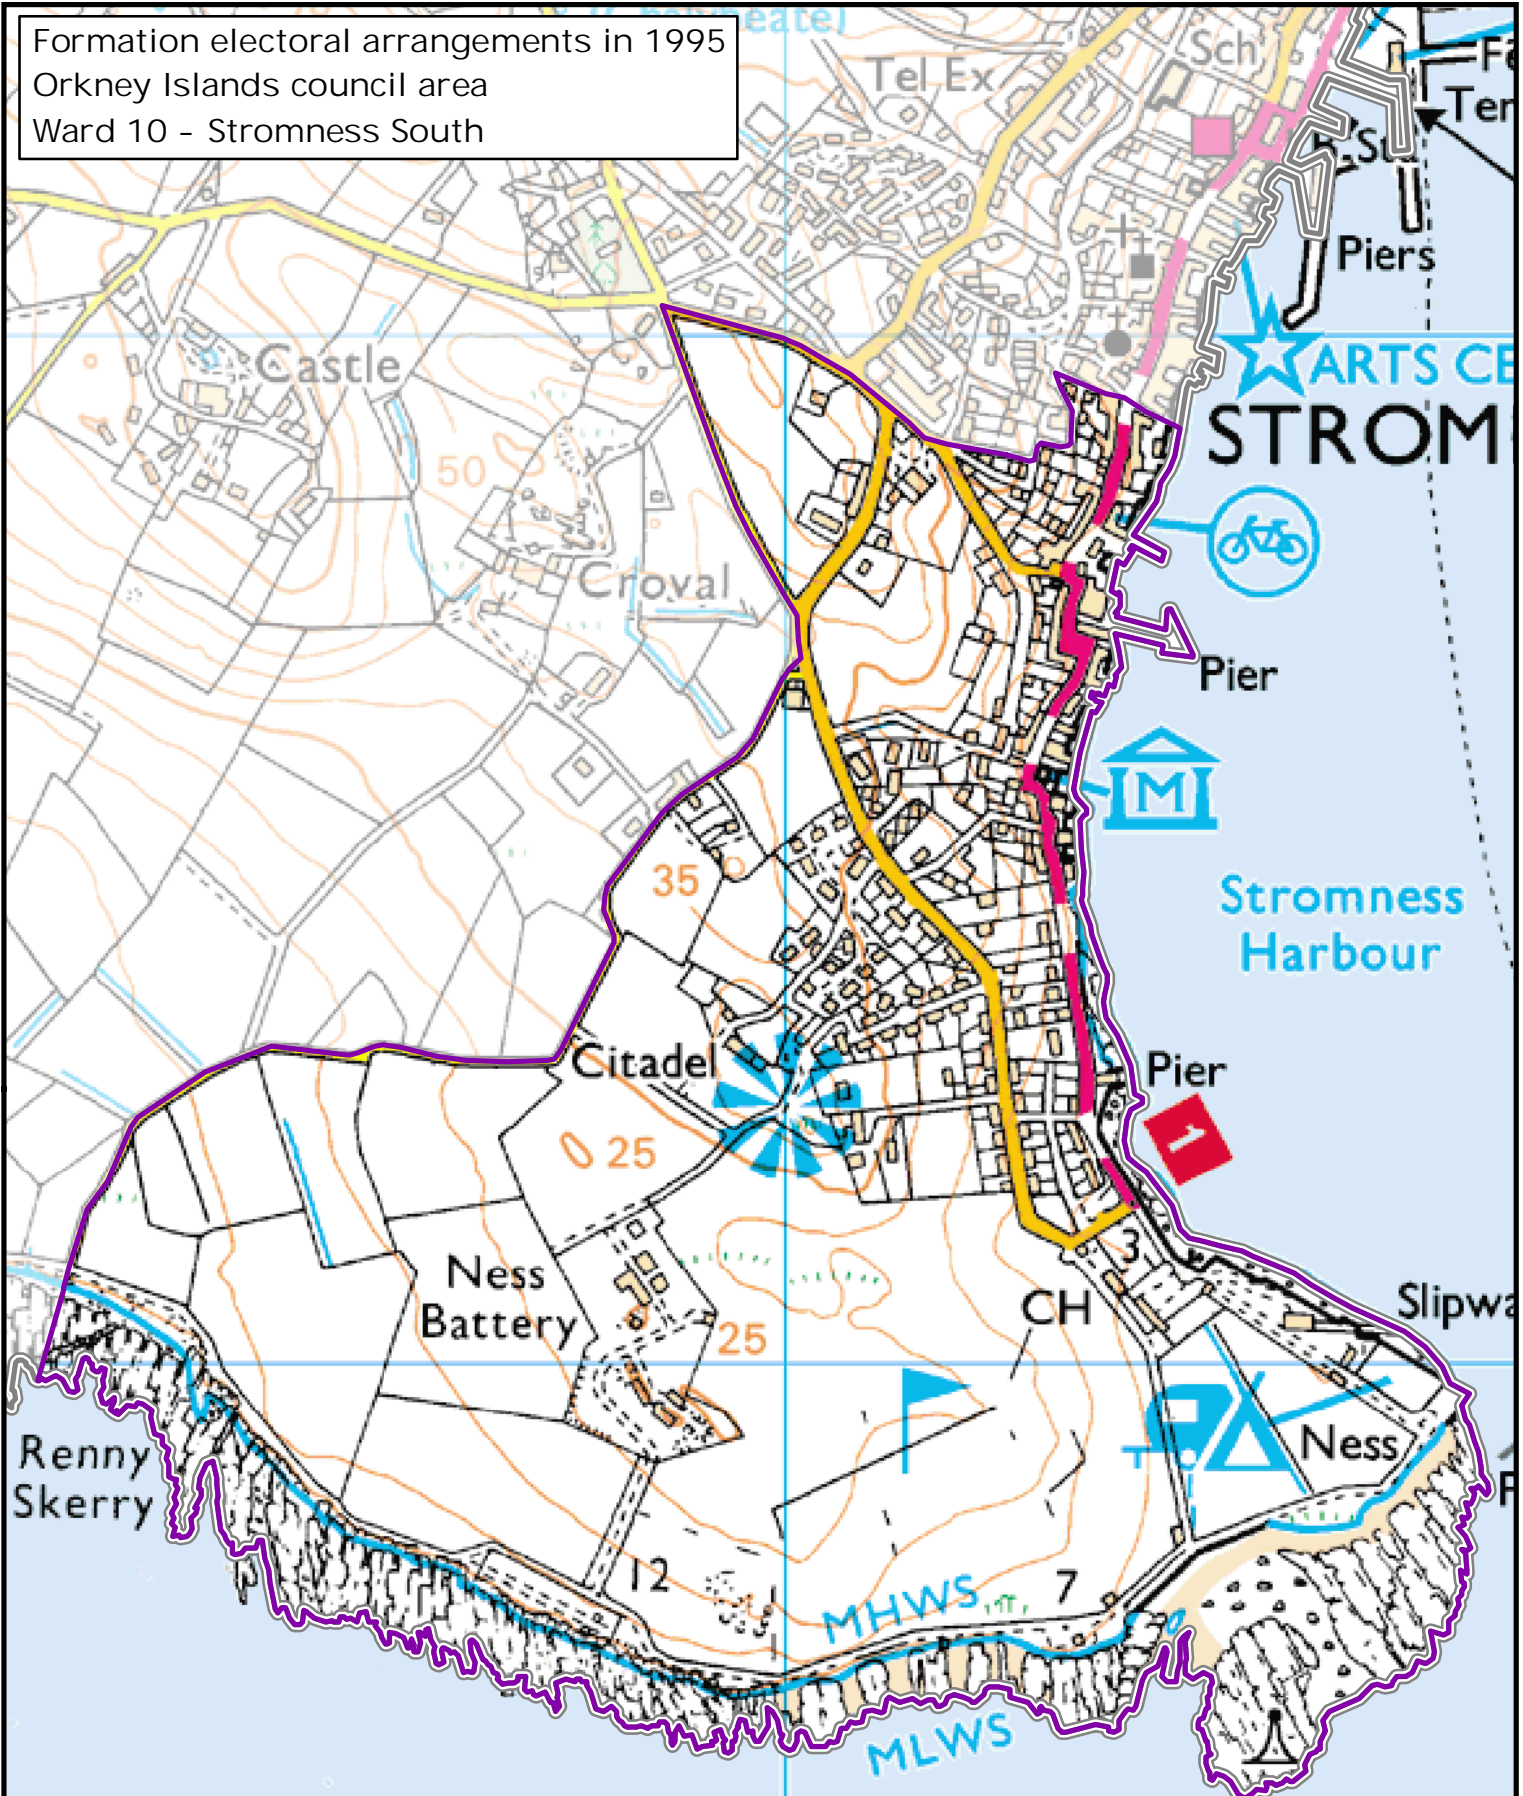

Formation electoral arrangements in 1995
 Orkney Islands council area
 Ward 10 - Stromness South

 council area boundary
 ward boundary

Local Government Boundary Commission for Scotland
 Thistle House, 91 Haymarket Terrace, Edinburgh EH12 5HD
 Tel: 0131 538 7510 Fax: 0131 538 7511
 email: lgbc@scottishboundaries.gov.uk web: www.lgbc-scotland.gov.uk

Crown Copyright and database right 2011. All rights reserved. Ordnance Survey licence no. 100022179

This map shows the ward boundary against Ordnance Survey maps from 2011 rather than maps from when the ward boundary was decided.