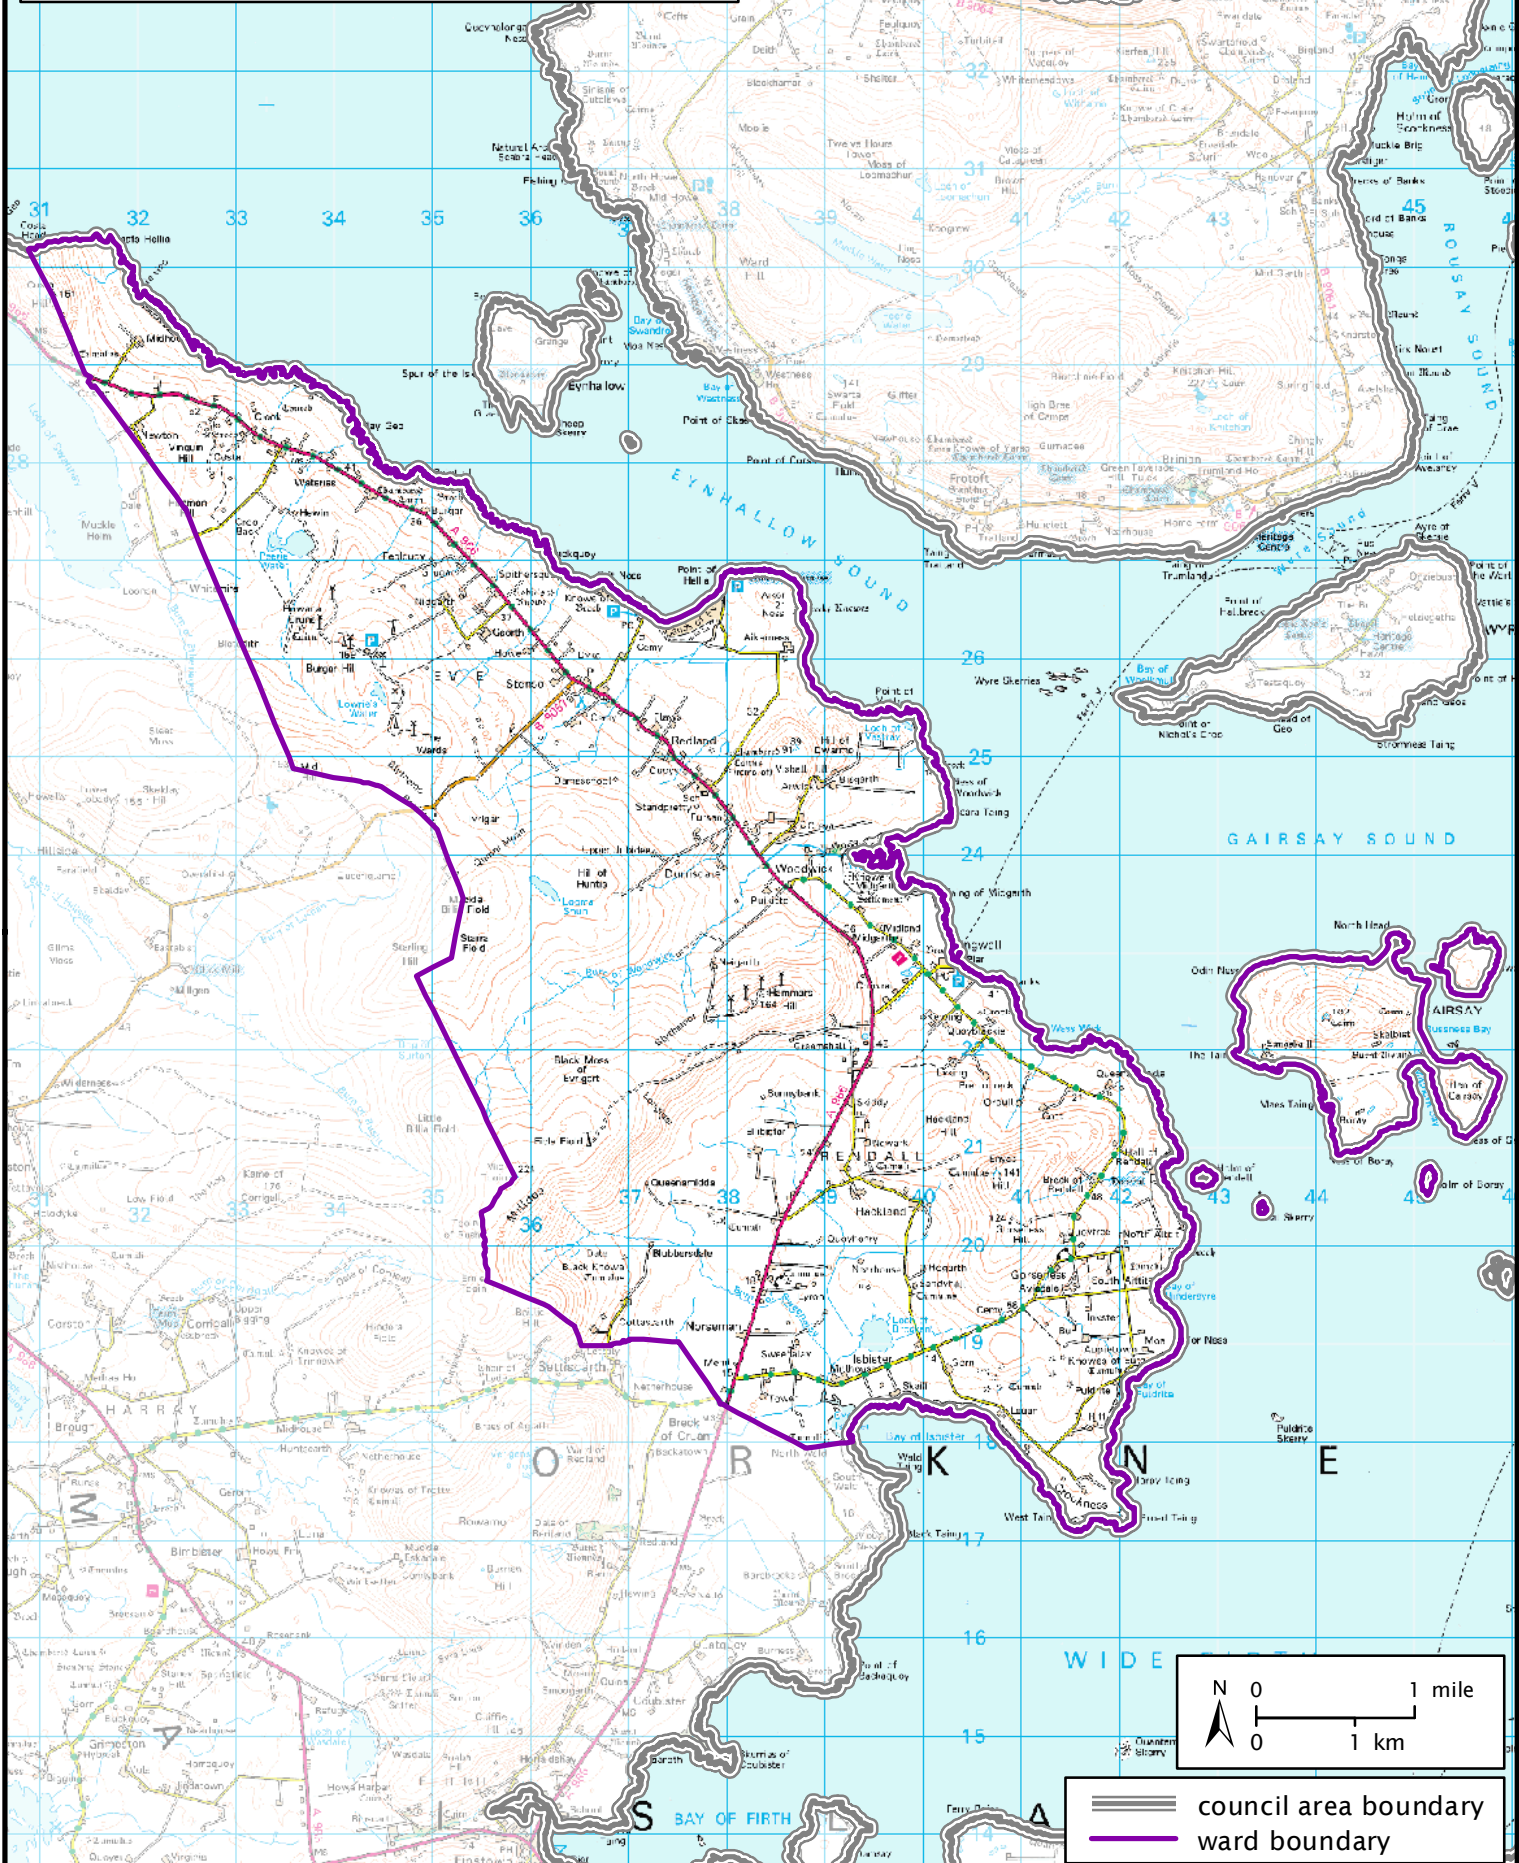

Formation electoral arrangements in 1995

Orkney Islands council area

Ward 16 - Evie and Rendall

This map shows the ward boundary against Ordnance Survey maps from 2011 rather than maps from when the ward boundary was decided.

Crown Copyright and database right 2011. All rights reserved. Ordnance Survey licence no. 10002179

Local Government Boundary Commission for Scotland
Thistle House, 91 Haymarket Terrace, Edinburgh EH1 2 HD
Tel: 0131 538 7510 Fax: 0131 538 7511
email: lgbc@scottishboundaries.gov.uk web: www.lgbc-scotland.gov.uk