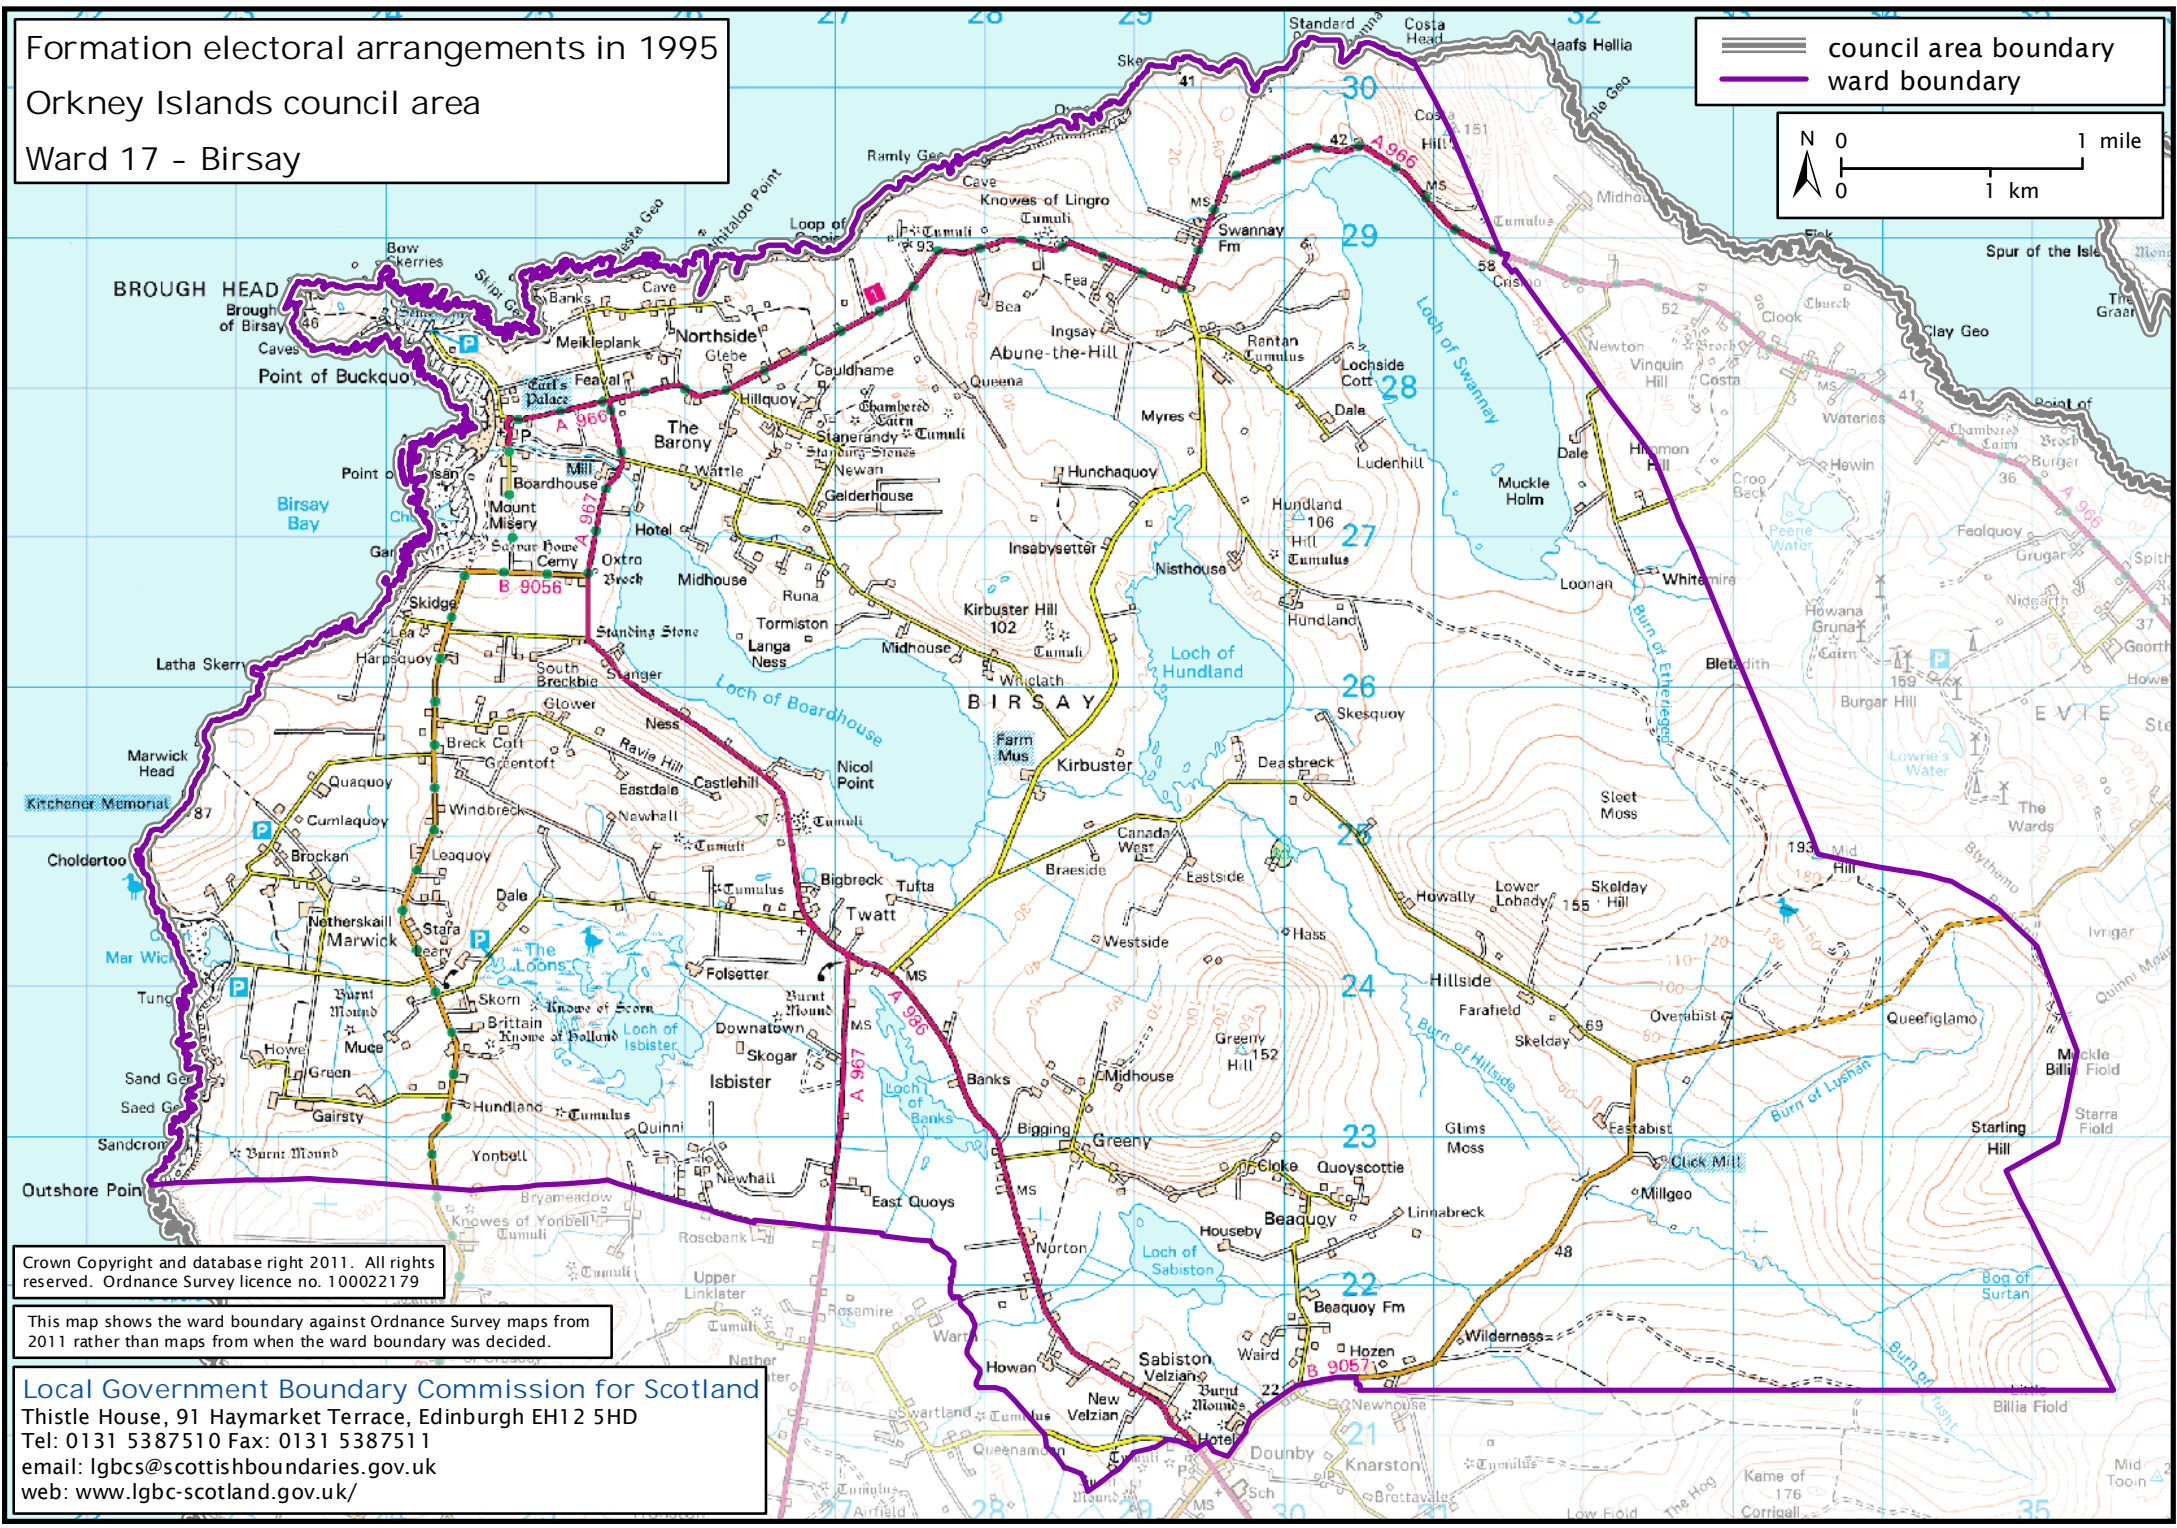

Formation electoral arrangements in 1995

Orkney Islands council area

Ward 17 - Birsay

==== council area boundary
—— ward boundary

Crown Copyright and database right 2011. All rights reserved. Ordnance Survey licence no. 100022179

This map shows the ward boundary against Ordnance Survey maps from 2011 rather than maps from when the ward boundary was decided.

Local Government Boundary Commission for Scotland
Thistle House, 91 Haymarket Terrace, Edinburgh EH12 5HD
Tel: 0131 5387510 Fax: 0131 5387511
email: lgbc@scottishboundaries.gov.uk
web: www.lgbc-scotland.gov.uk/