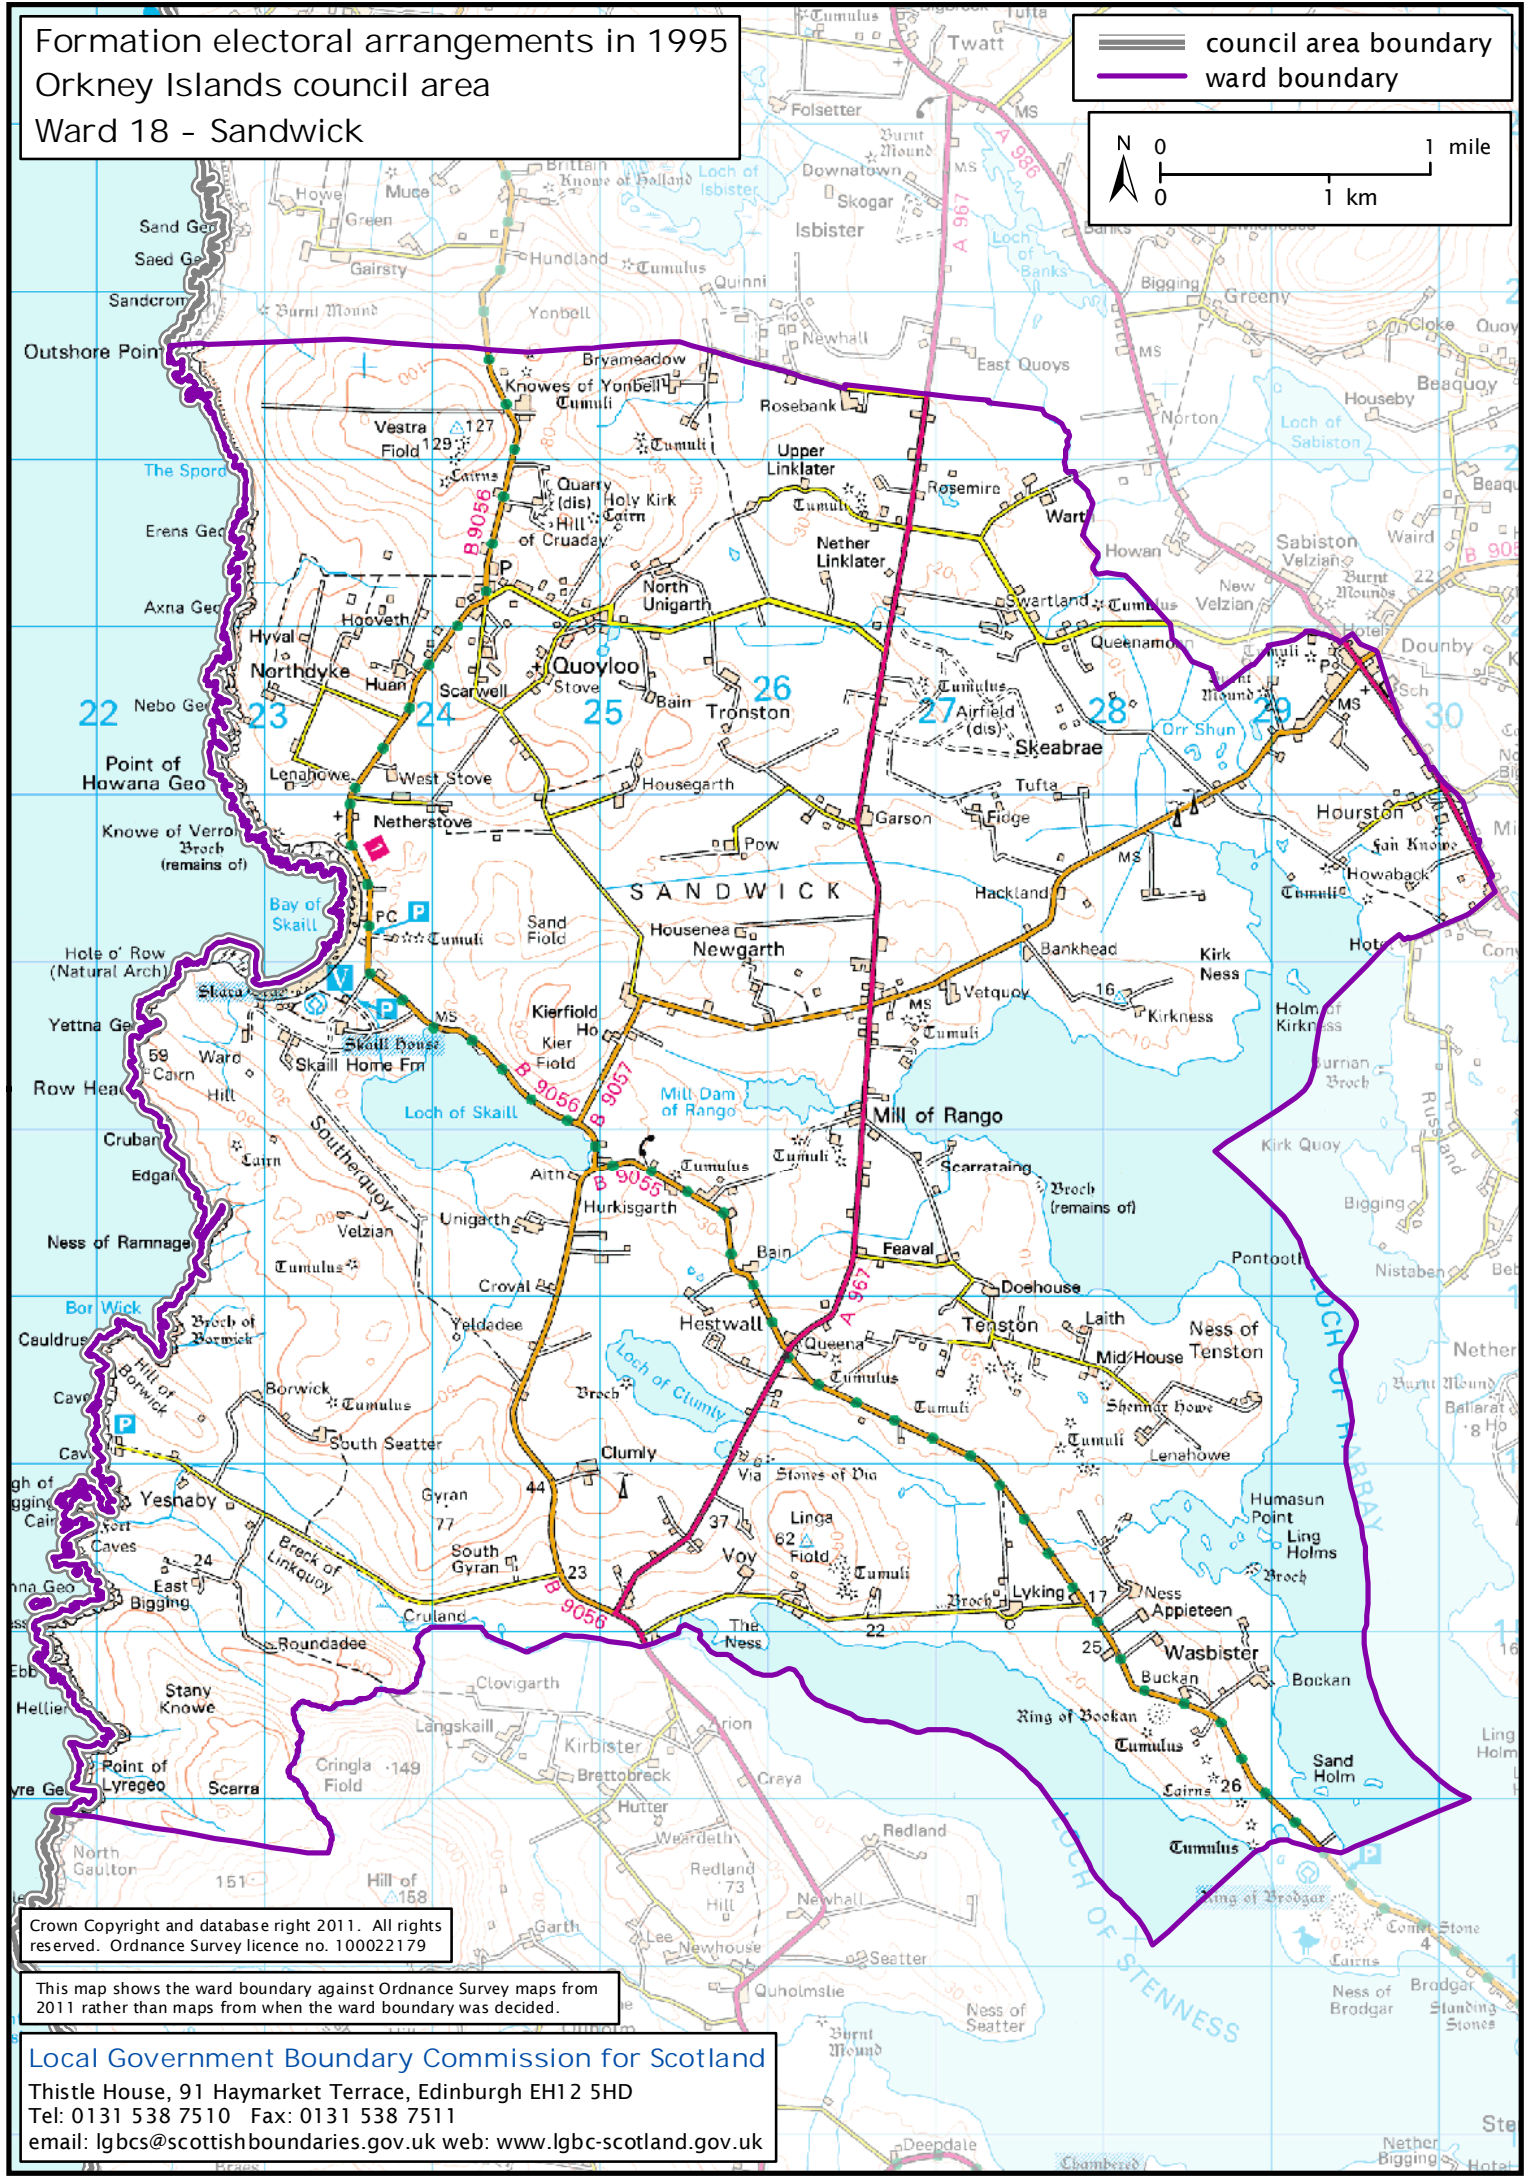

Formation electoral arrangements in 1995  
Orkney Islands council area  
Ward 18 - Sandwich

 council area boundary  
 ward boundary

 N  
 0 1 mile  
 0 1 km

Crown Copyright and database right 2011. All rights reserved. Ordnance Survey licence no. 10002179

This map shows the ward boundary against Ordnance Survey maps from 2011 rather than maps from when the ward boundary was decided.

**Local Government Boundary Commission for Scotland**  
 Thistle House, 91 Haymarket Terrace, Edinburgh EH12 5HD  
 Tel: 0131 538 7510 Fax: 0131 538 7511  
 email: lgbcscottishboundaries.gov.uk web: www.lgbc-scotland.gov.uk