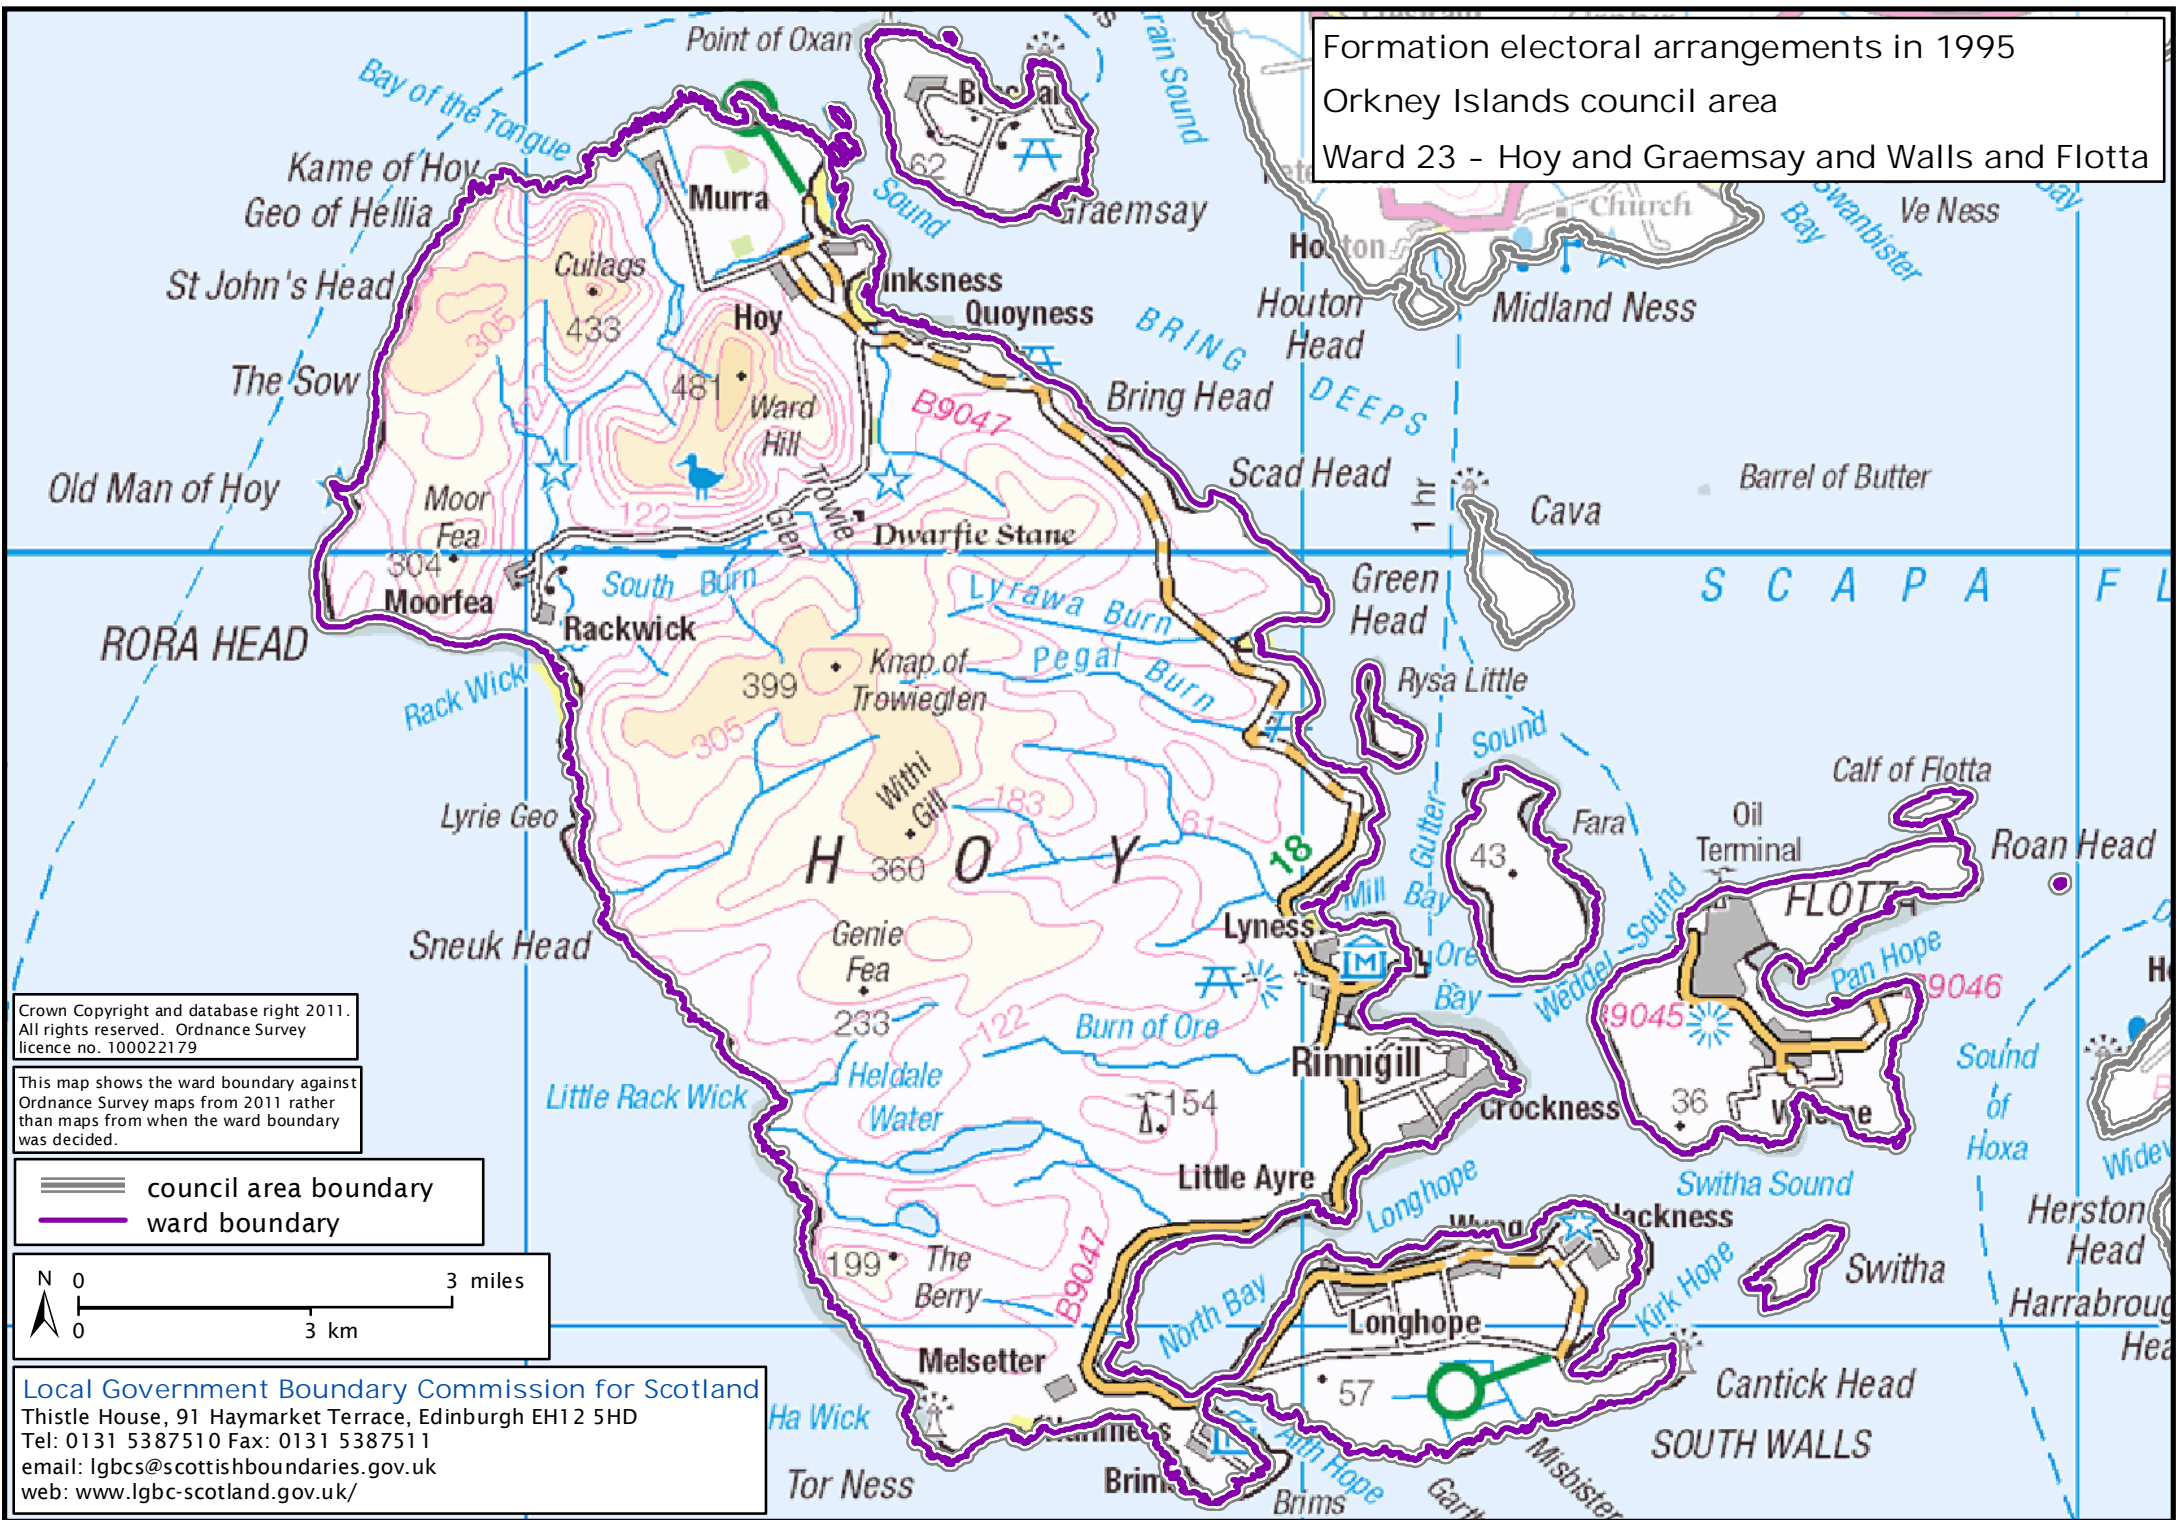

Formation electoral arrangements in 1995
 Orkney Islands council area
 Ward 23 - Hoy and Graemsay and Walls and Flotta

Crown Copyright and database right 2011.
 All rights reserved. Ordnance Survey
 licence no. 100022179

This map shows the ward boundary against
 Ordnance Survey maps from 2011 rather
 than maps from when the ward boundary
 was decided.

 council area boundary
 ward boundary

Local Government Boundary Commission for Scotland
 Thistle House, 91 Haymarket Terrace, Edinburgh EH12 5HD
 Tel: 0131 5387510 Fax: 0131 5387511
 email: lgbc@scottishboundaries.gov.uk
 web: www.lgbc-scotland.gov.uk/