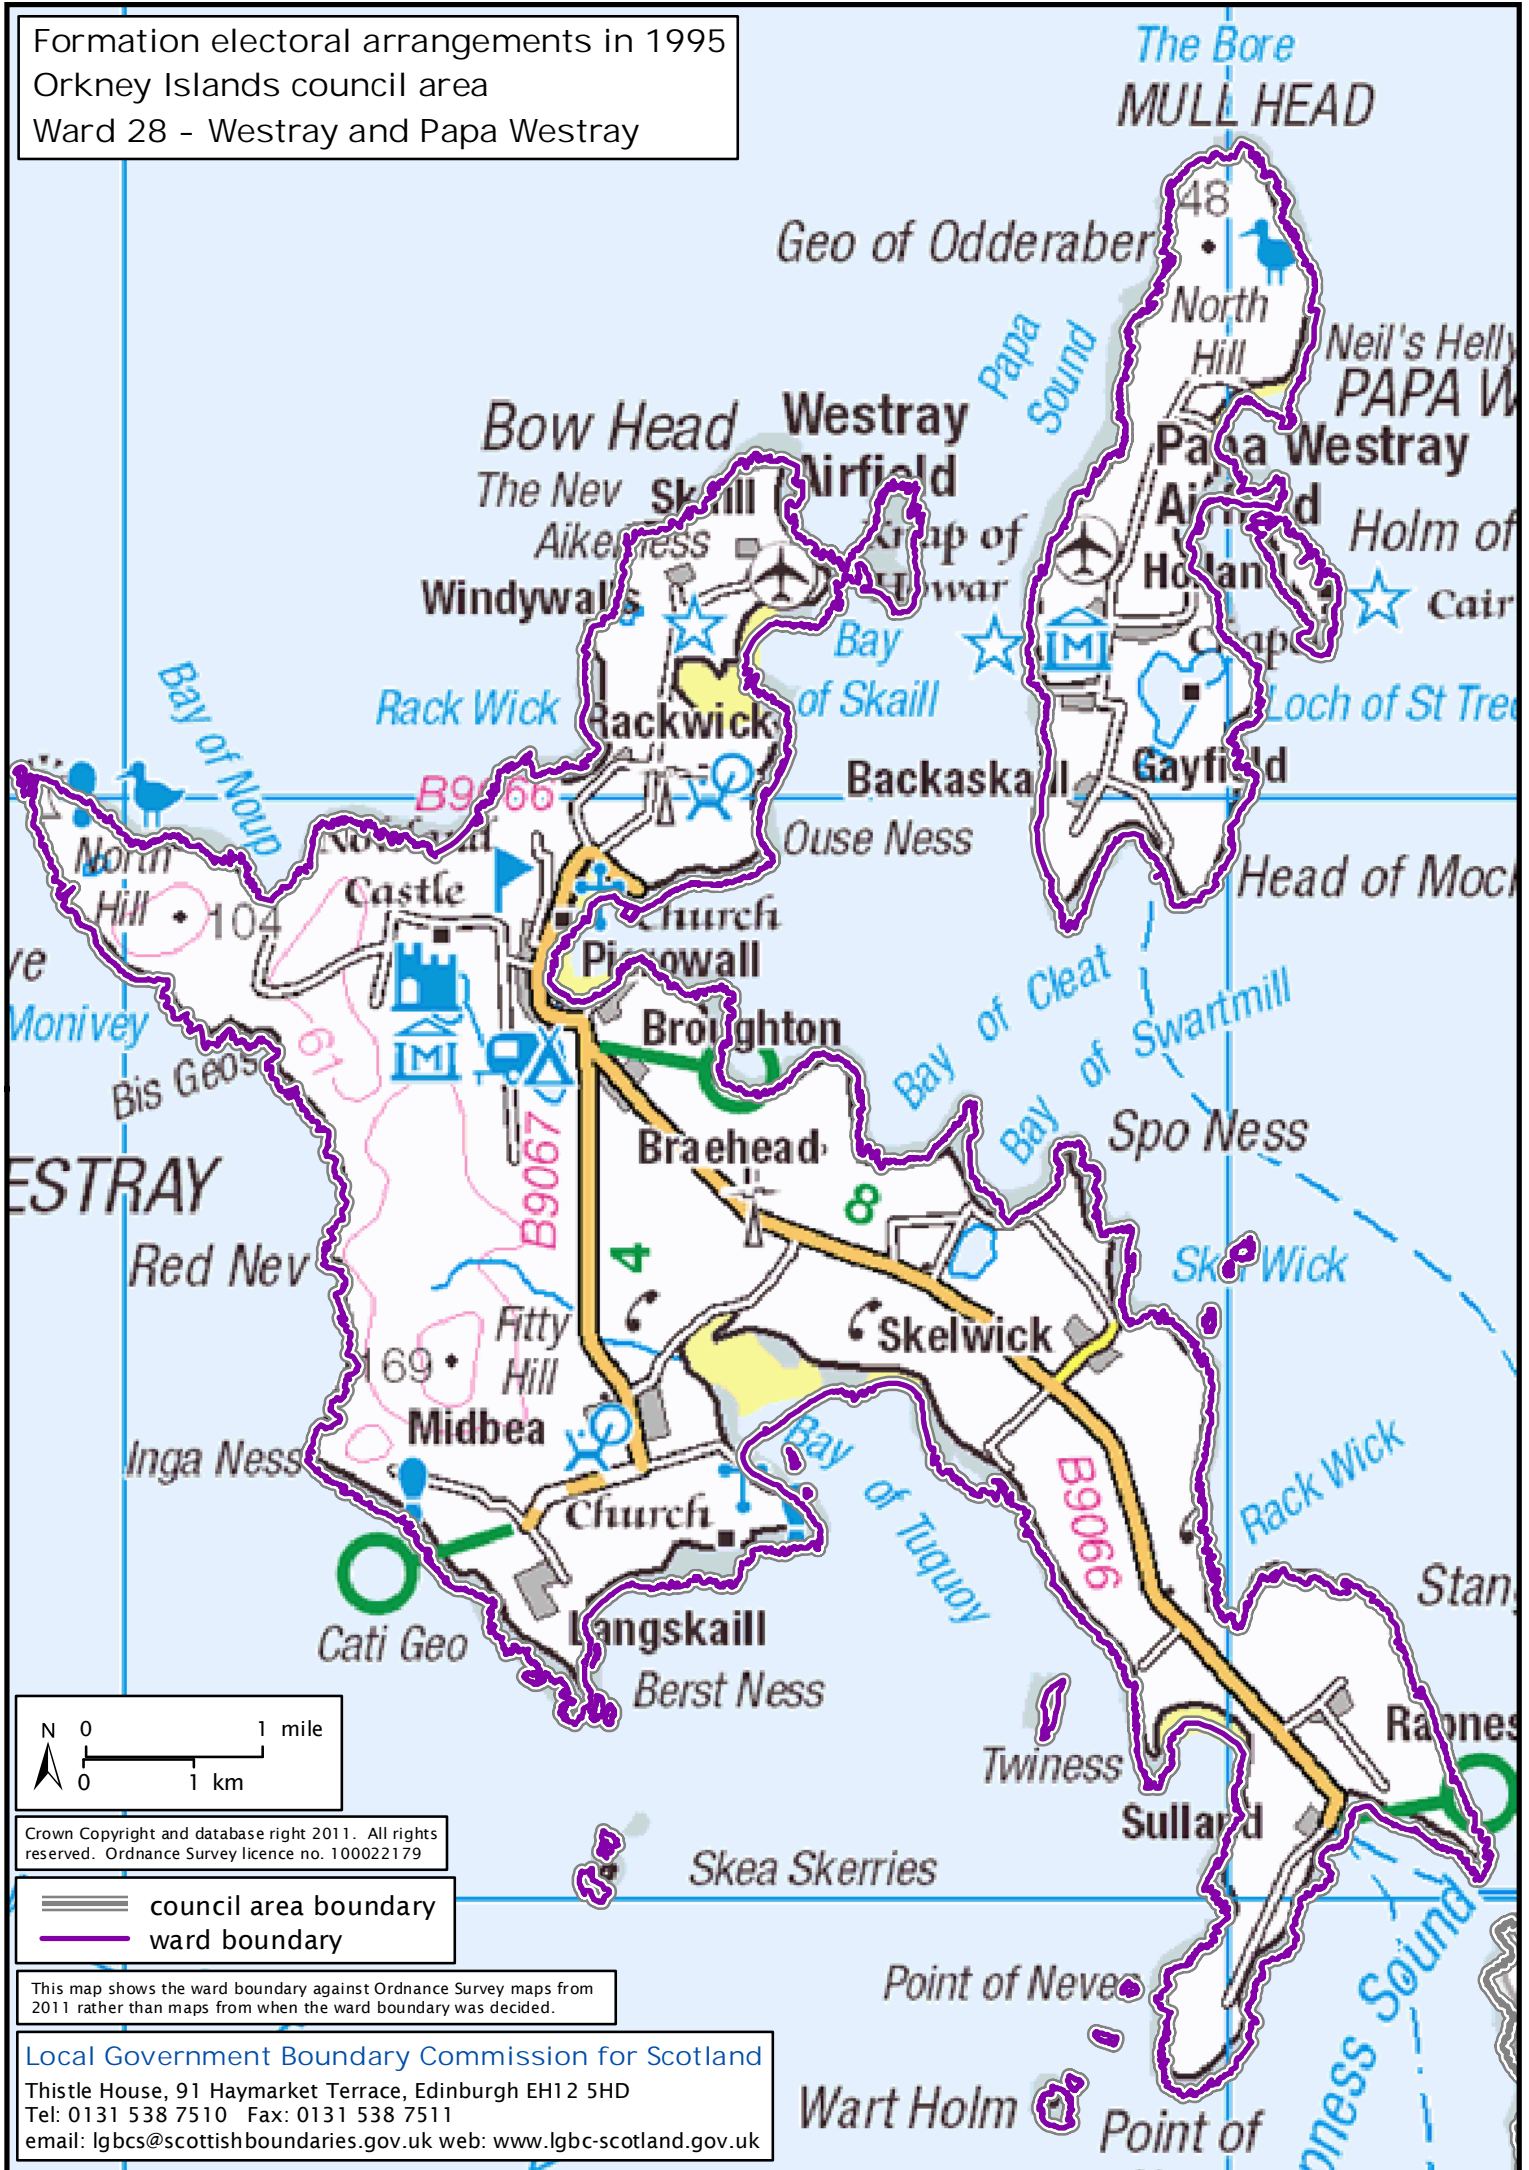

Formation electoral arrangements in 1995  
 Orkney Islands council area  
 Ward 28 - Westray and Papa Westray

Crown Copyright and database right 2011. All rights reserved. Ordnance Survey licence no. 100022179

 council area boundary  
 ward boundary

This map shows the ward boundary against Ordnance Survey maps from 2011 rather than maps from when the ward boundary was decided.

Local Government Boundary Commission for Scotland  
 Thistle House, 91 Haymarket Terrace, Edinburgh EH1 2 5HD  
 Tel: 0131 538 7510 Fax: 0131 538 7511  
 email: lgbcsc@scottishboundaries.gov.uk web: www.lgbc-scotland.gov.uk