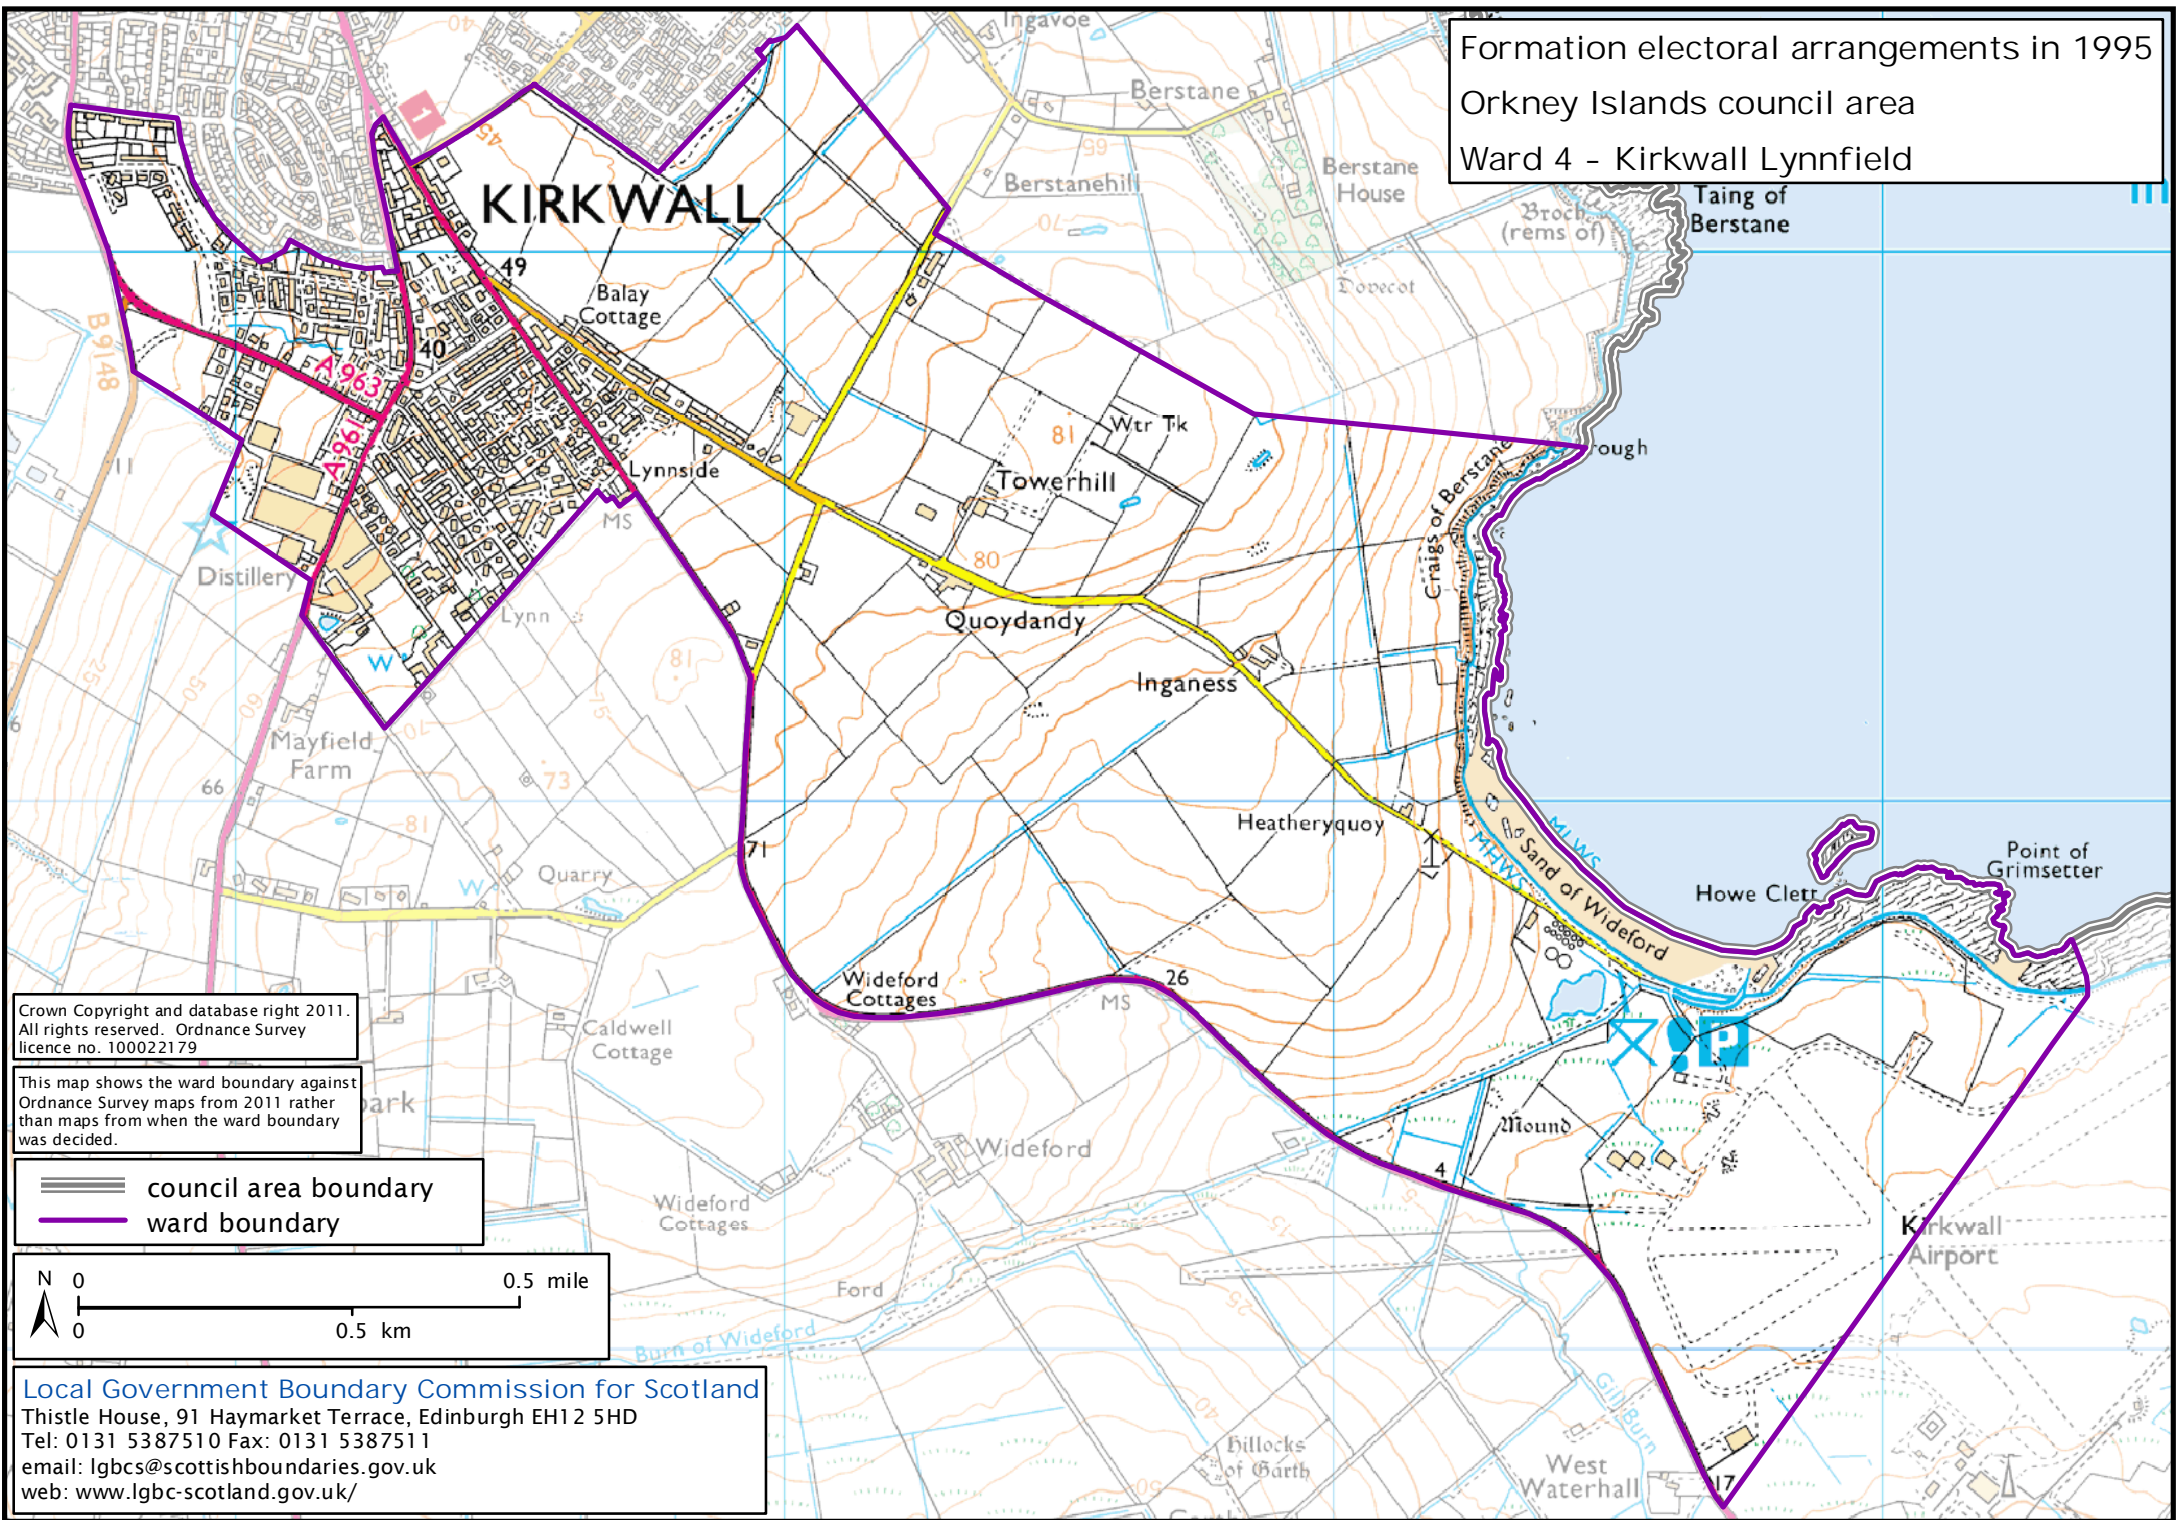

Formation electoral arrangements in 1995  
 Orkney Islands council area  
 Ward 4 - Kirkwall Lynnfield

Crown Copyright and database right 2011.  
 All rights reserved. Ordnance Survey  
 licence no. 100022179

This map shows the ward boundary against  
 Ordnance Survey maps from 2011 rather  
 than maps from when the ward boundary  
 was decided.

==== council area boundary  
 ——— ward boundary

N 0 0.5 mile  
 0 0.5 km