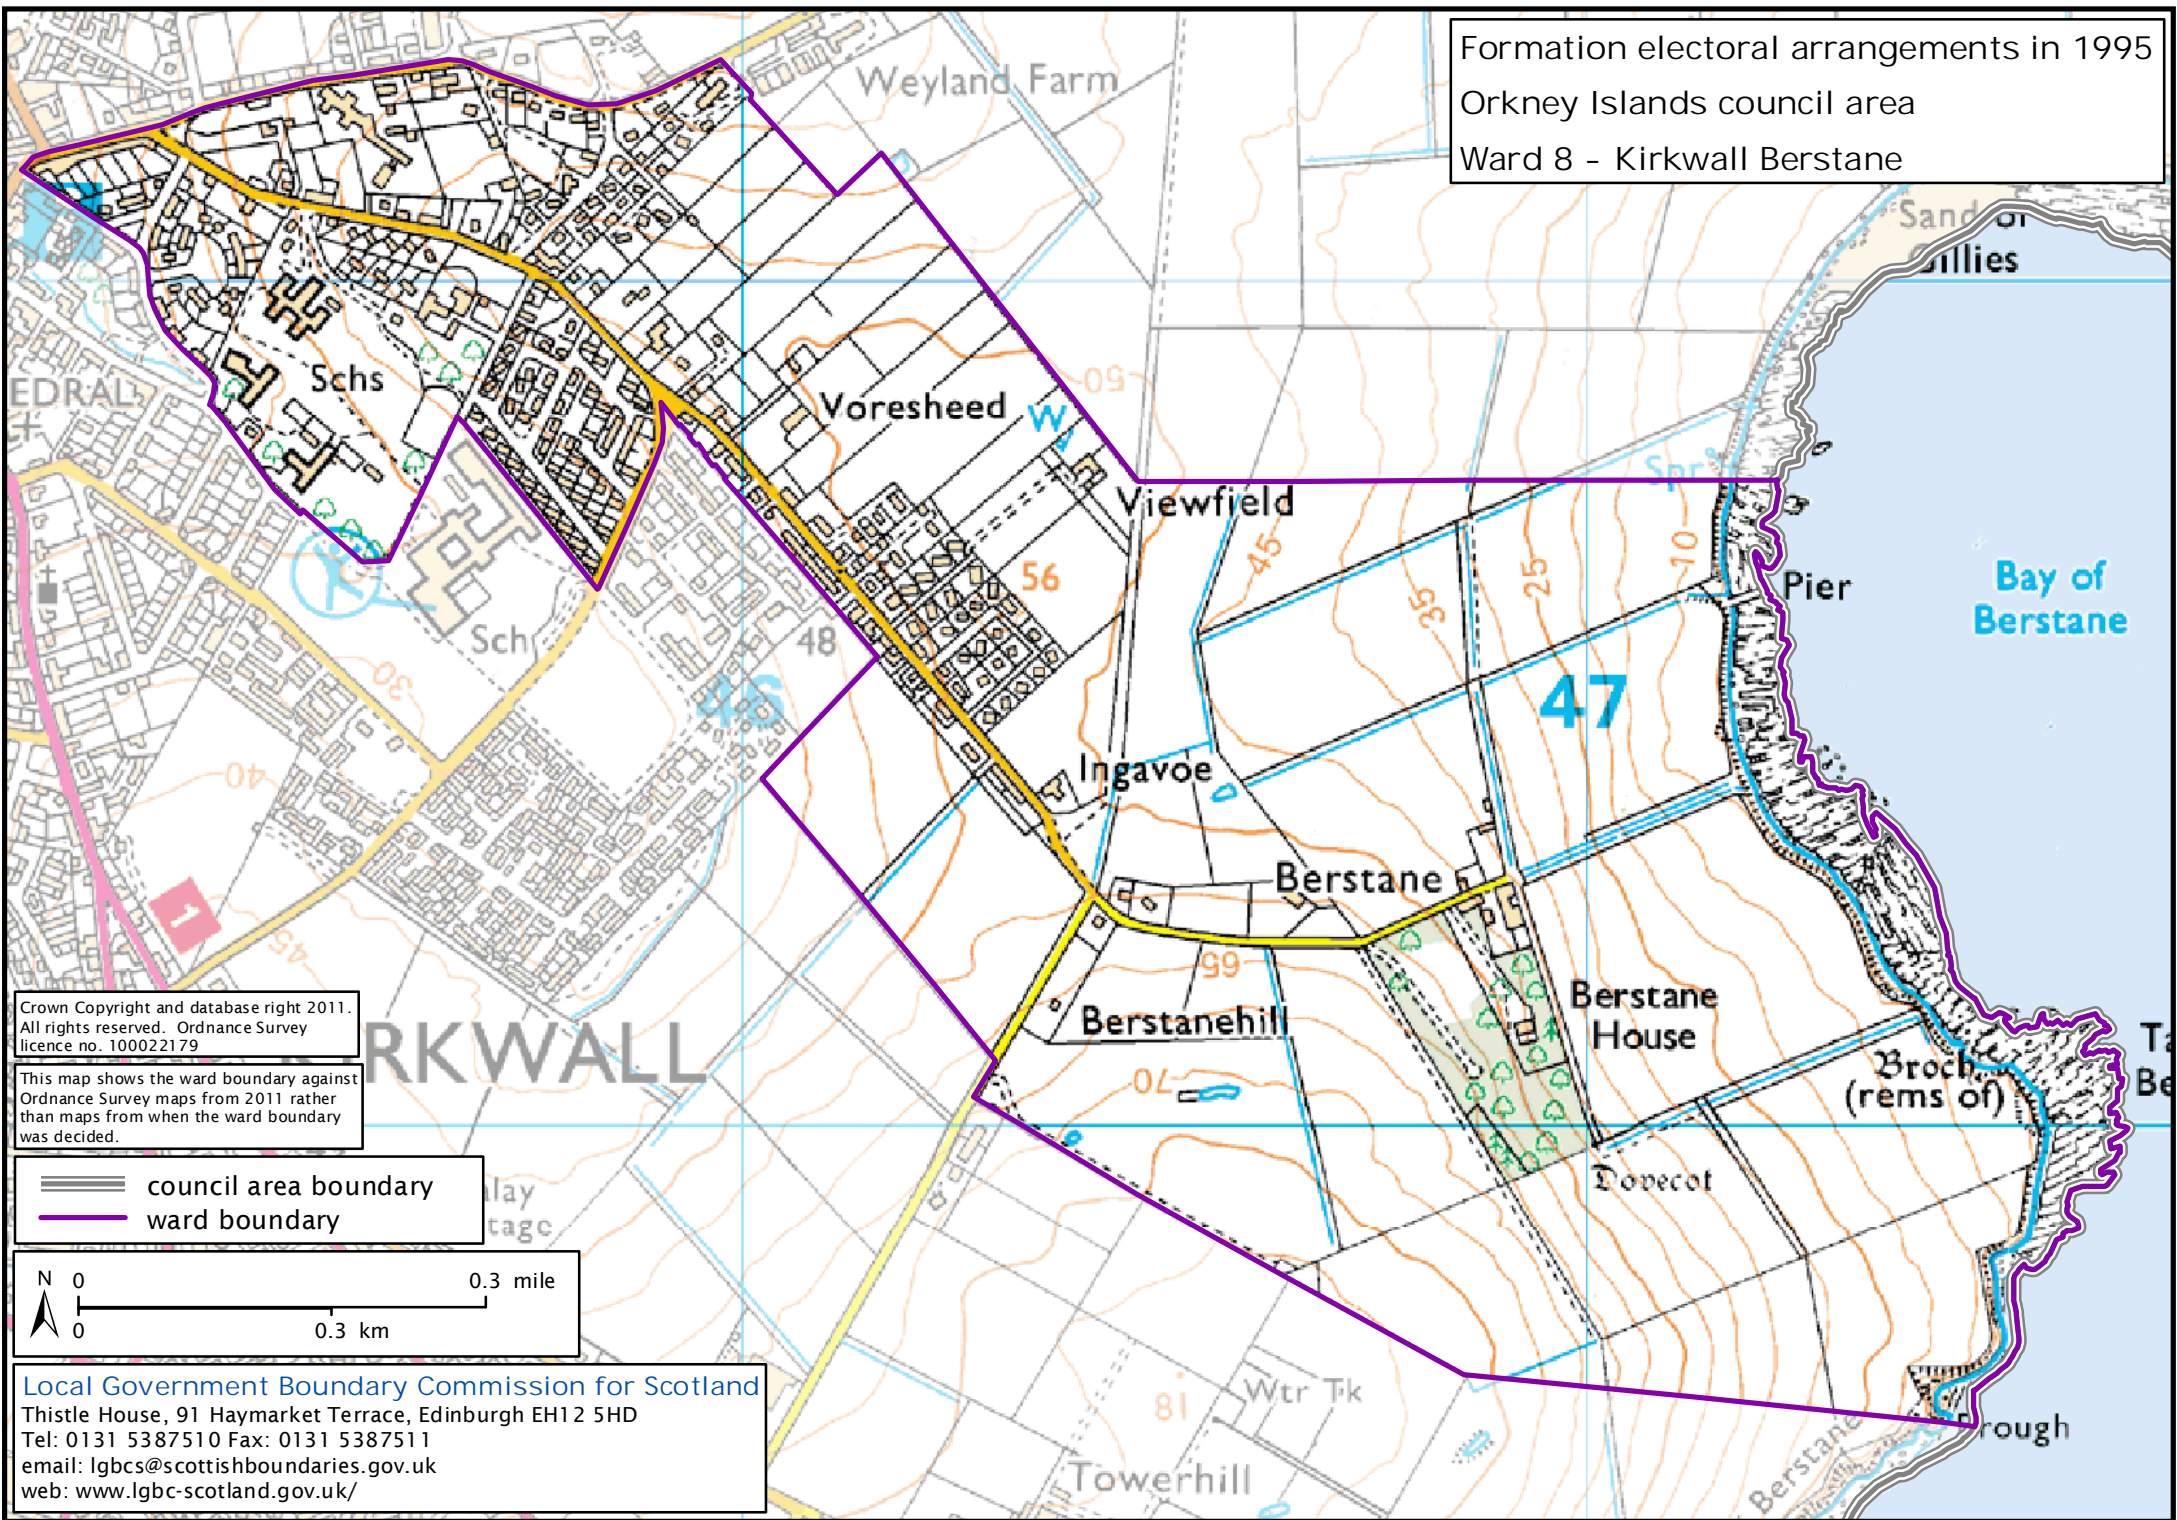

Formation electoral arrangements in 1995  
Orkney Islands council area  
Ward 8 - Kirkwall Berstane

Crown Copyright and database right 2011.  
All rights reserved. Ordnance Survey  
licence no. 100022179

This map shows the ward boundary against  
Ordnance Survey maps from 2011 rather  
than maps from when the ward boundary  
was decided.

==== council area boundary  
—— ward boundary

Local Government Boundary Commission for Scotland  
Thistle House, 91 Haymarket Terrace, Edinburgh EH12 5HD  
Tel: 0131 5387510 Fax: 0131 5387511  
email: lgbc@scottishboundaries.gov.uk  
web: www.lgbc-scotland.gov.uk/