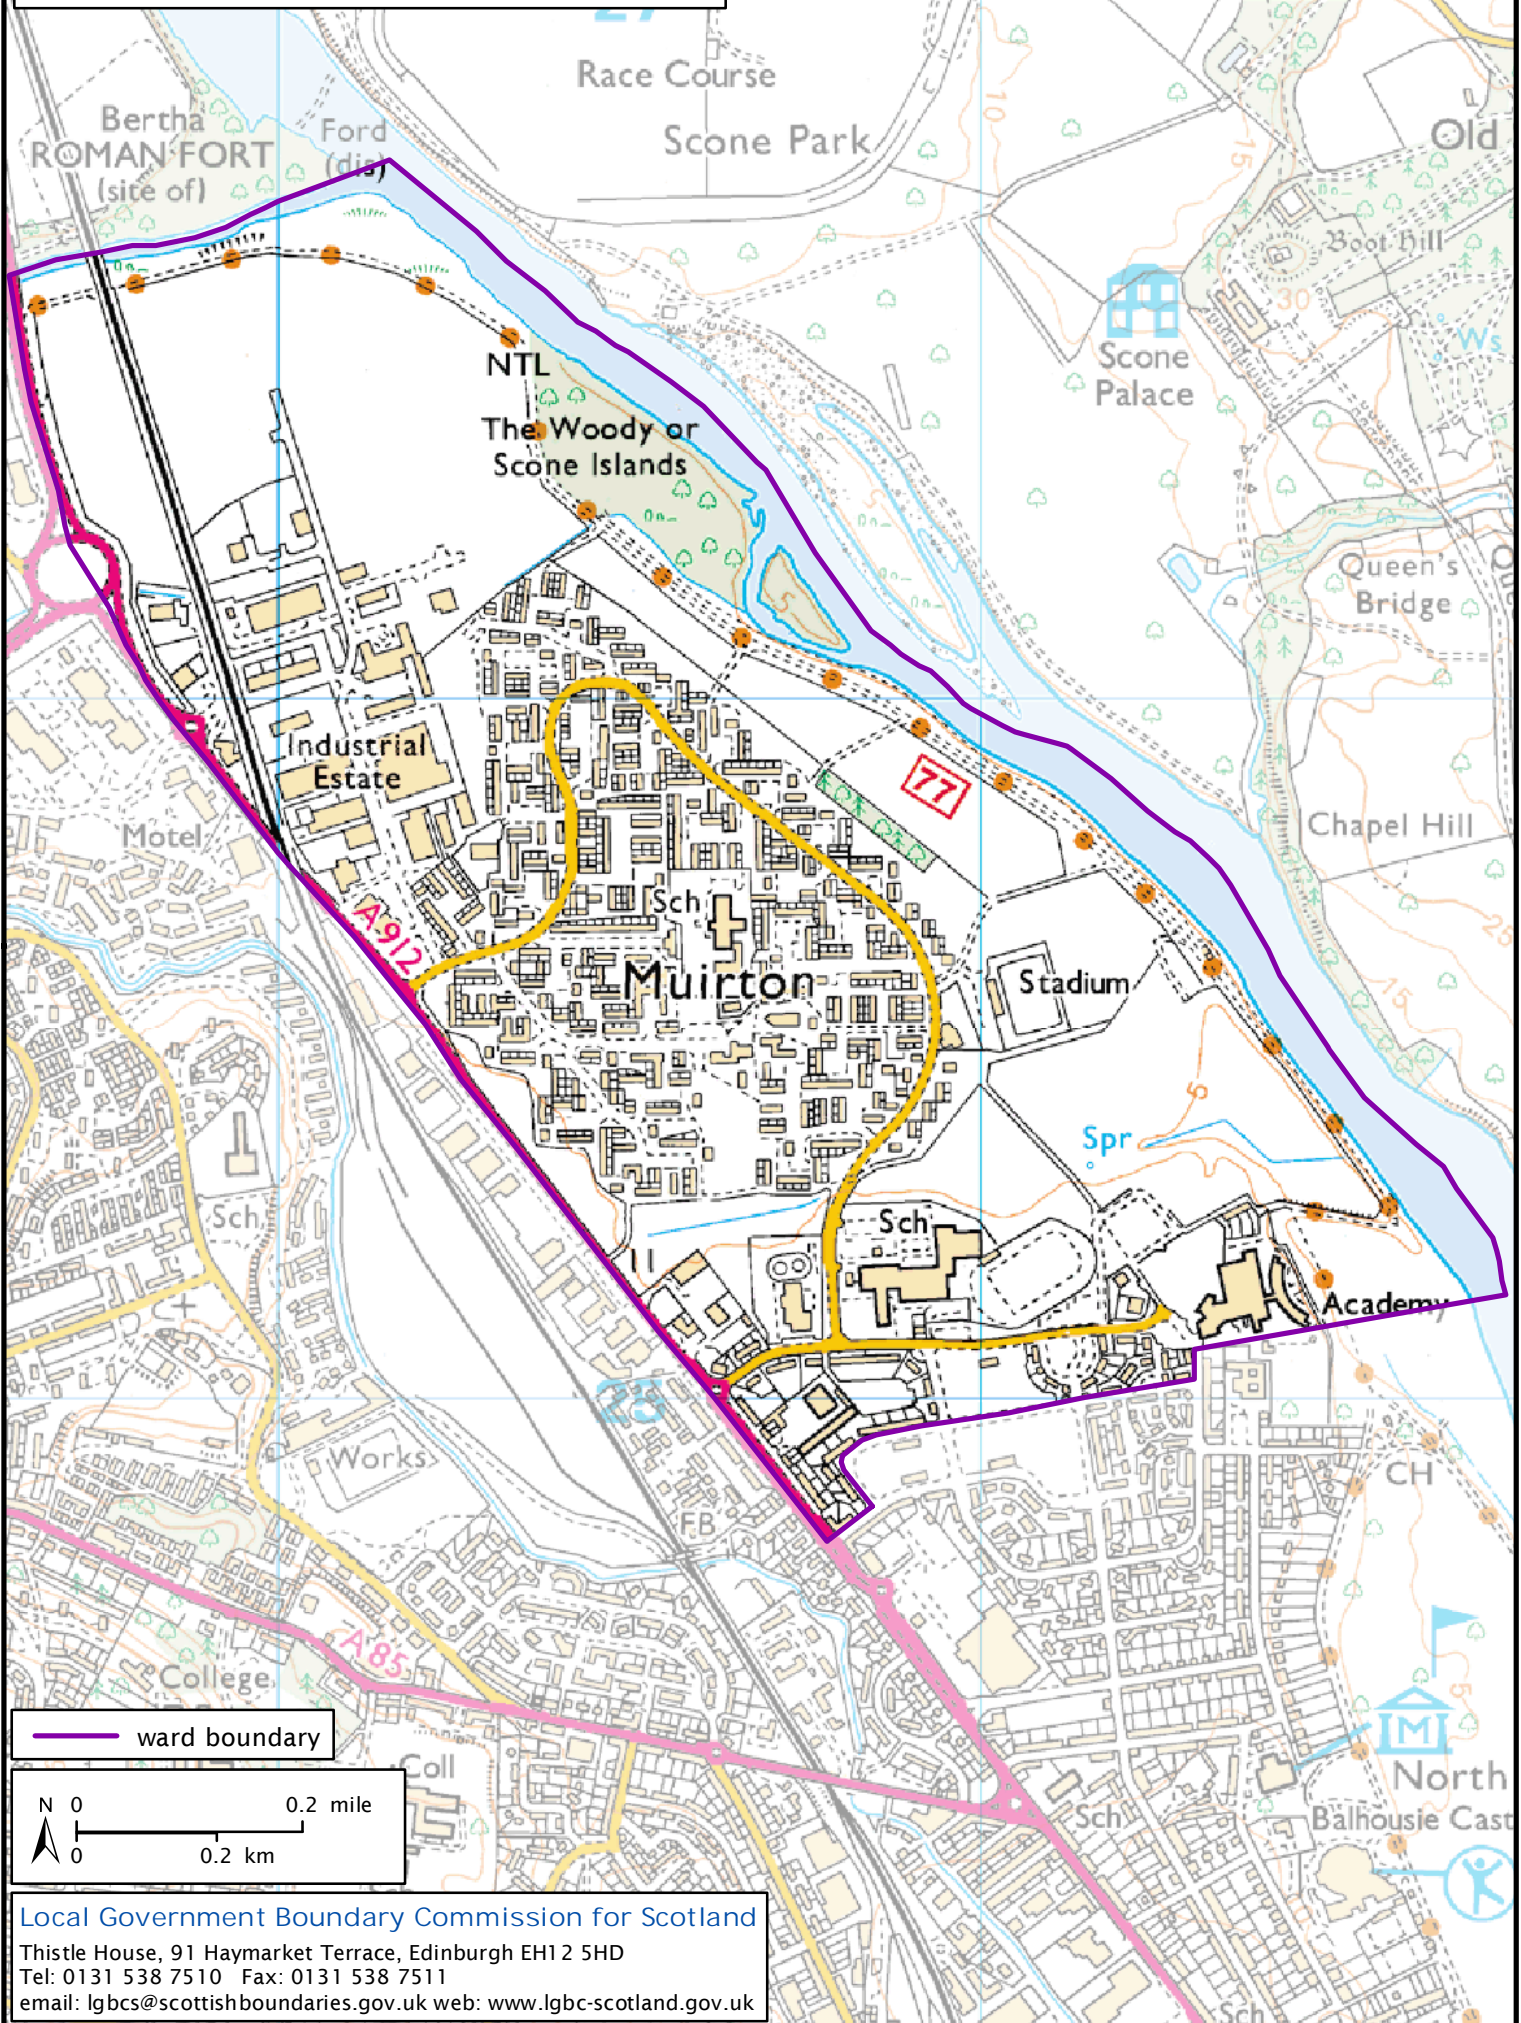

Formation electoral arrangements in 1995
Perth and Kinross council area
Ward 10 - North Muirton

This map shows the ward boundary against Ordnance Survey maps from 2011 rather than maps from when the ward boundary was decided.

Crown Copyright and database right 2011. All rights reserved. Ordnance Survey licence no. 100022179

— ward boundary

Local Government Boundary Commission for Scotland

Thistle House, 91 Haymarket Terrace, Edinburgh EH12 5HD
Tel: 0131 538 7510 Fax: 0131 538 7511