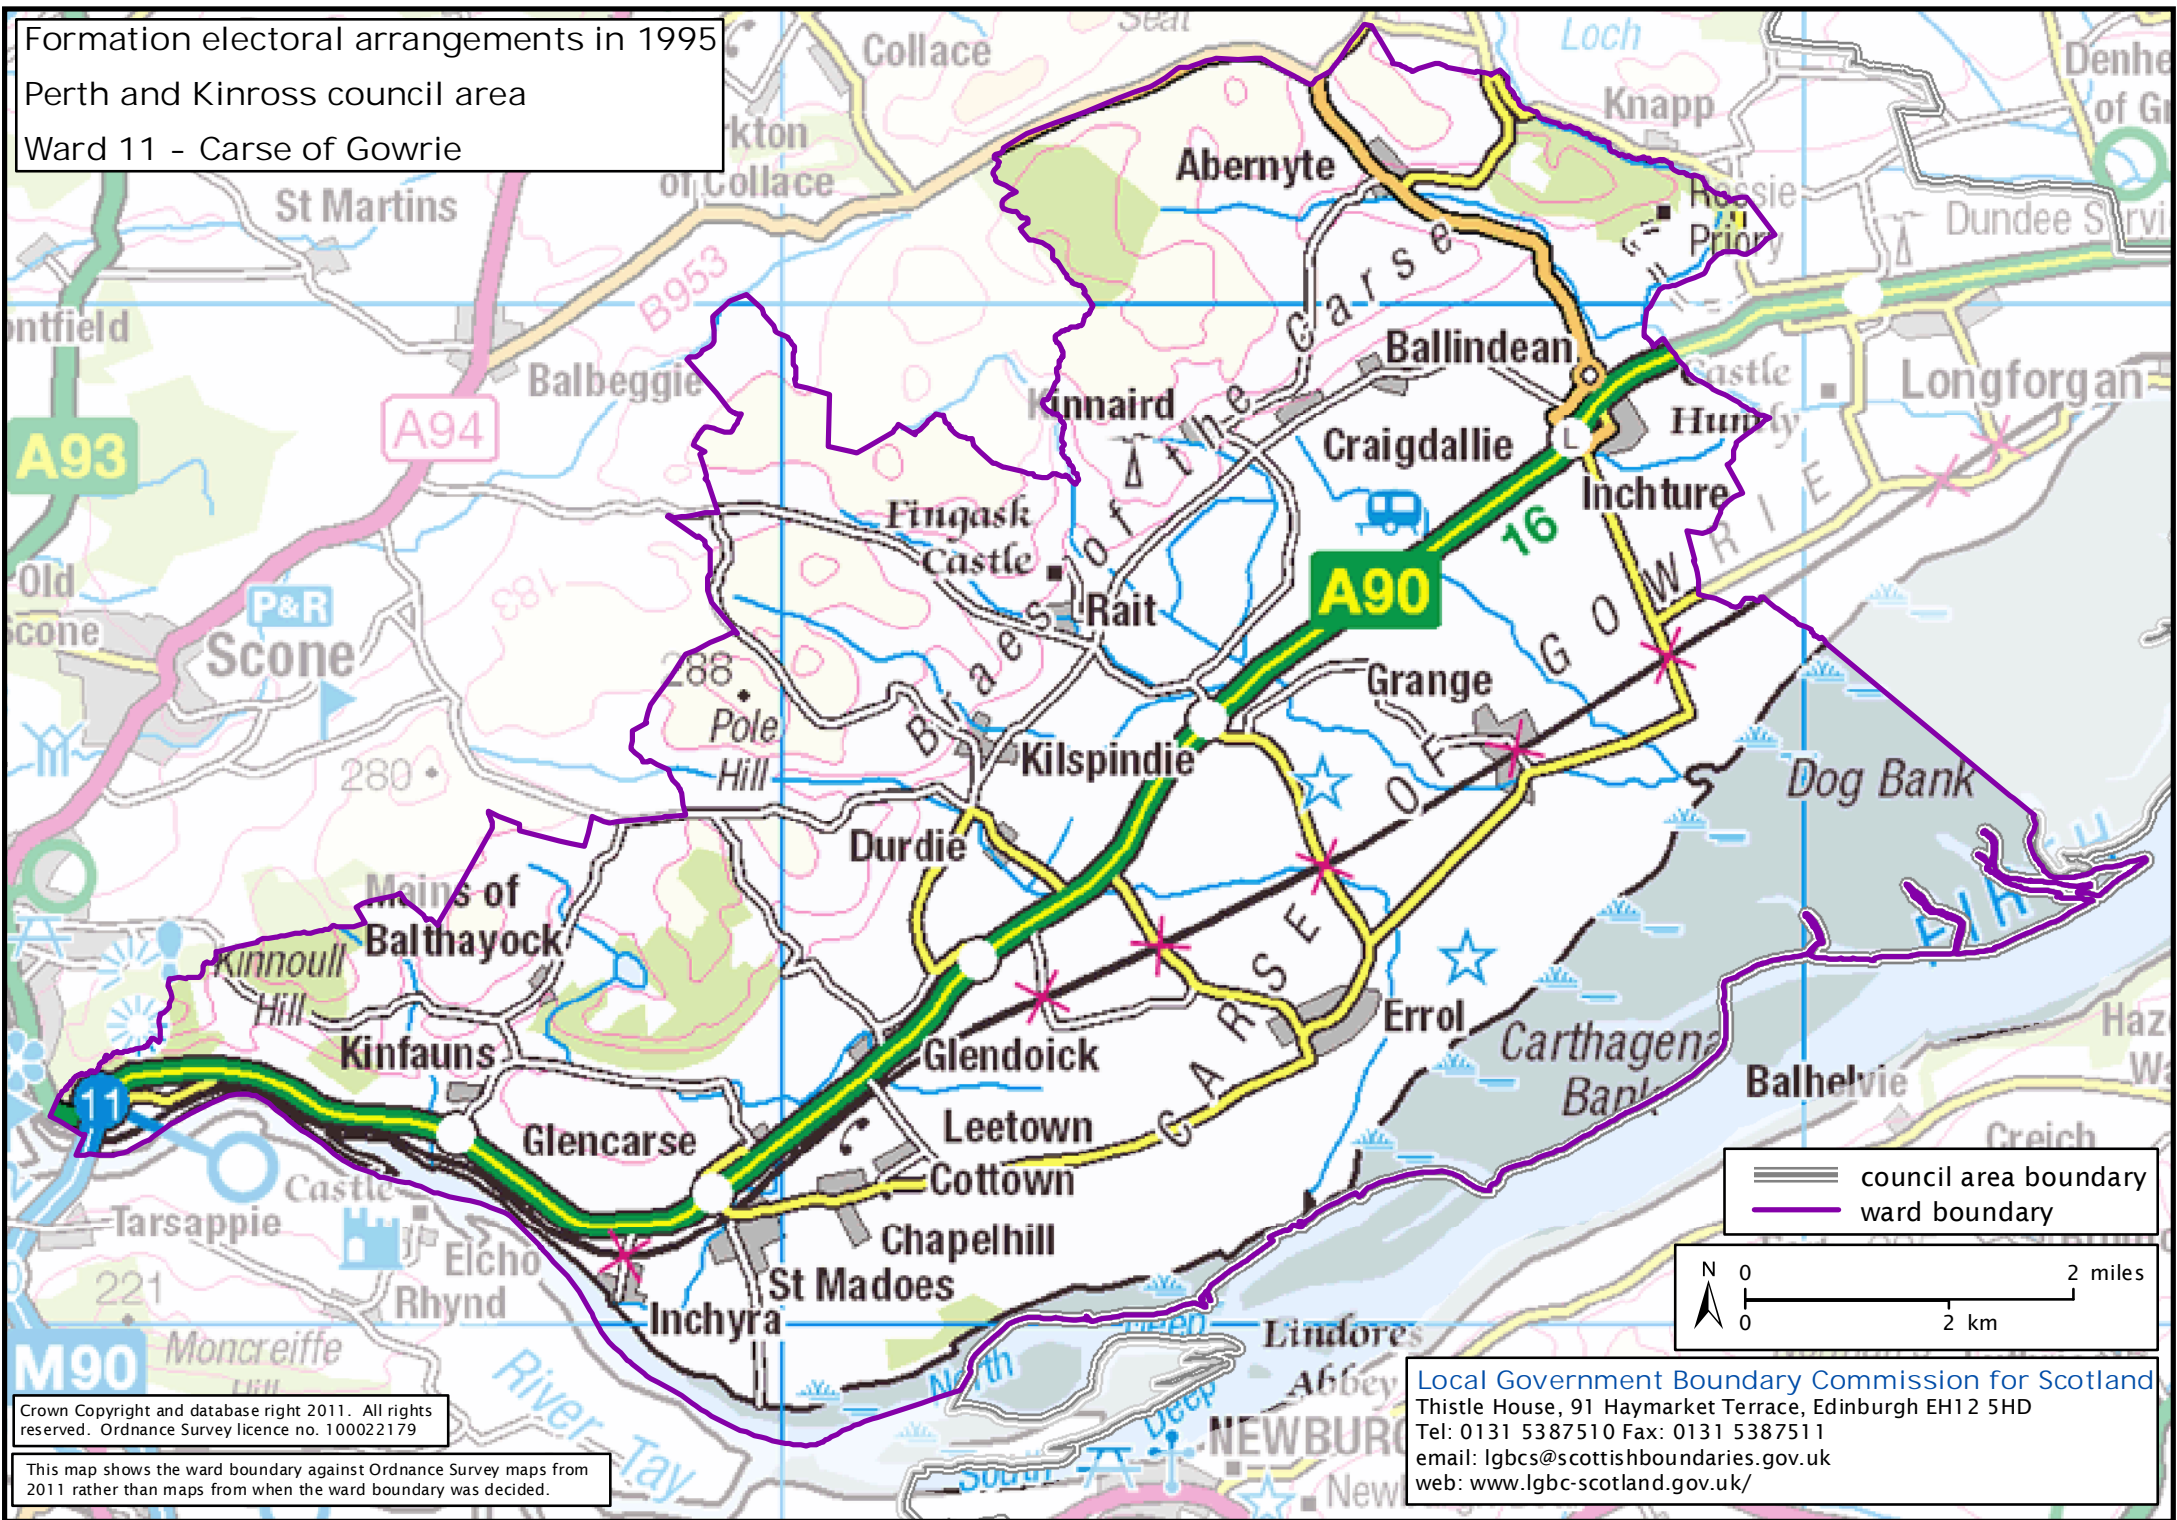

Formation electoral arrangements in 1995

Perth and Kinross council area

Ward 11 - Carse of Gowrie

Crown Copyright and database right 2011. All rights reserved. Ordnance Survey licence no. 100022179

This map shows the ward boundary against Ordnance Survey maps from 2011 rather than maps from when the ward boundary was decided.