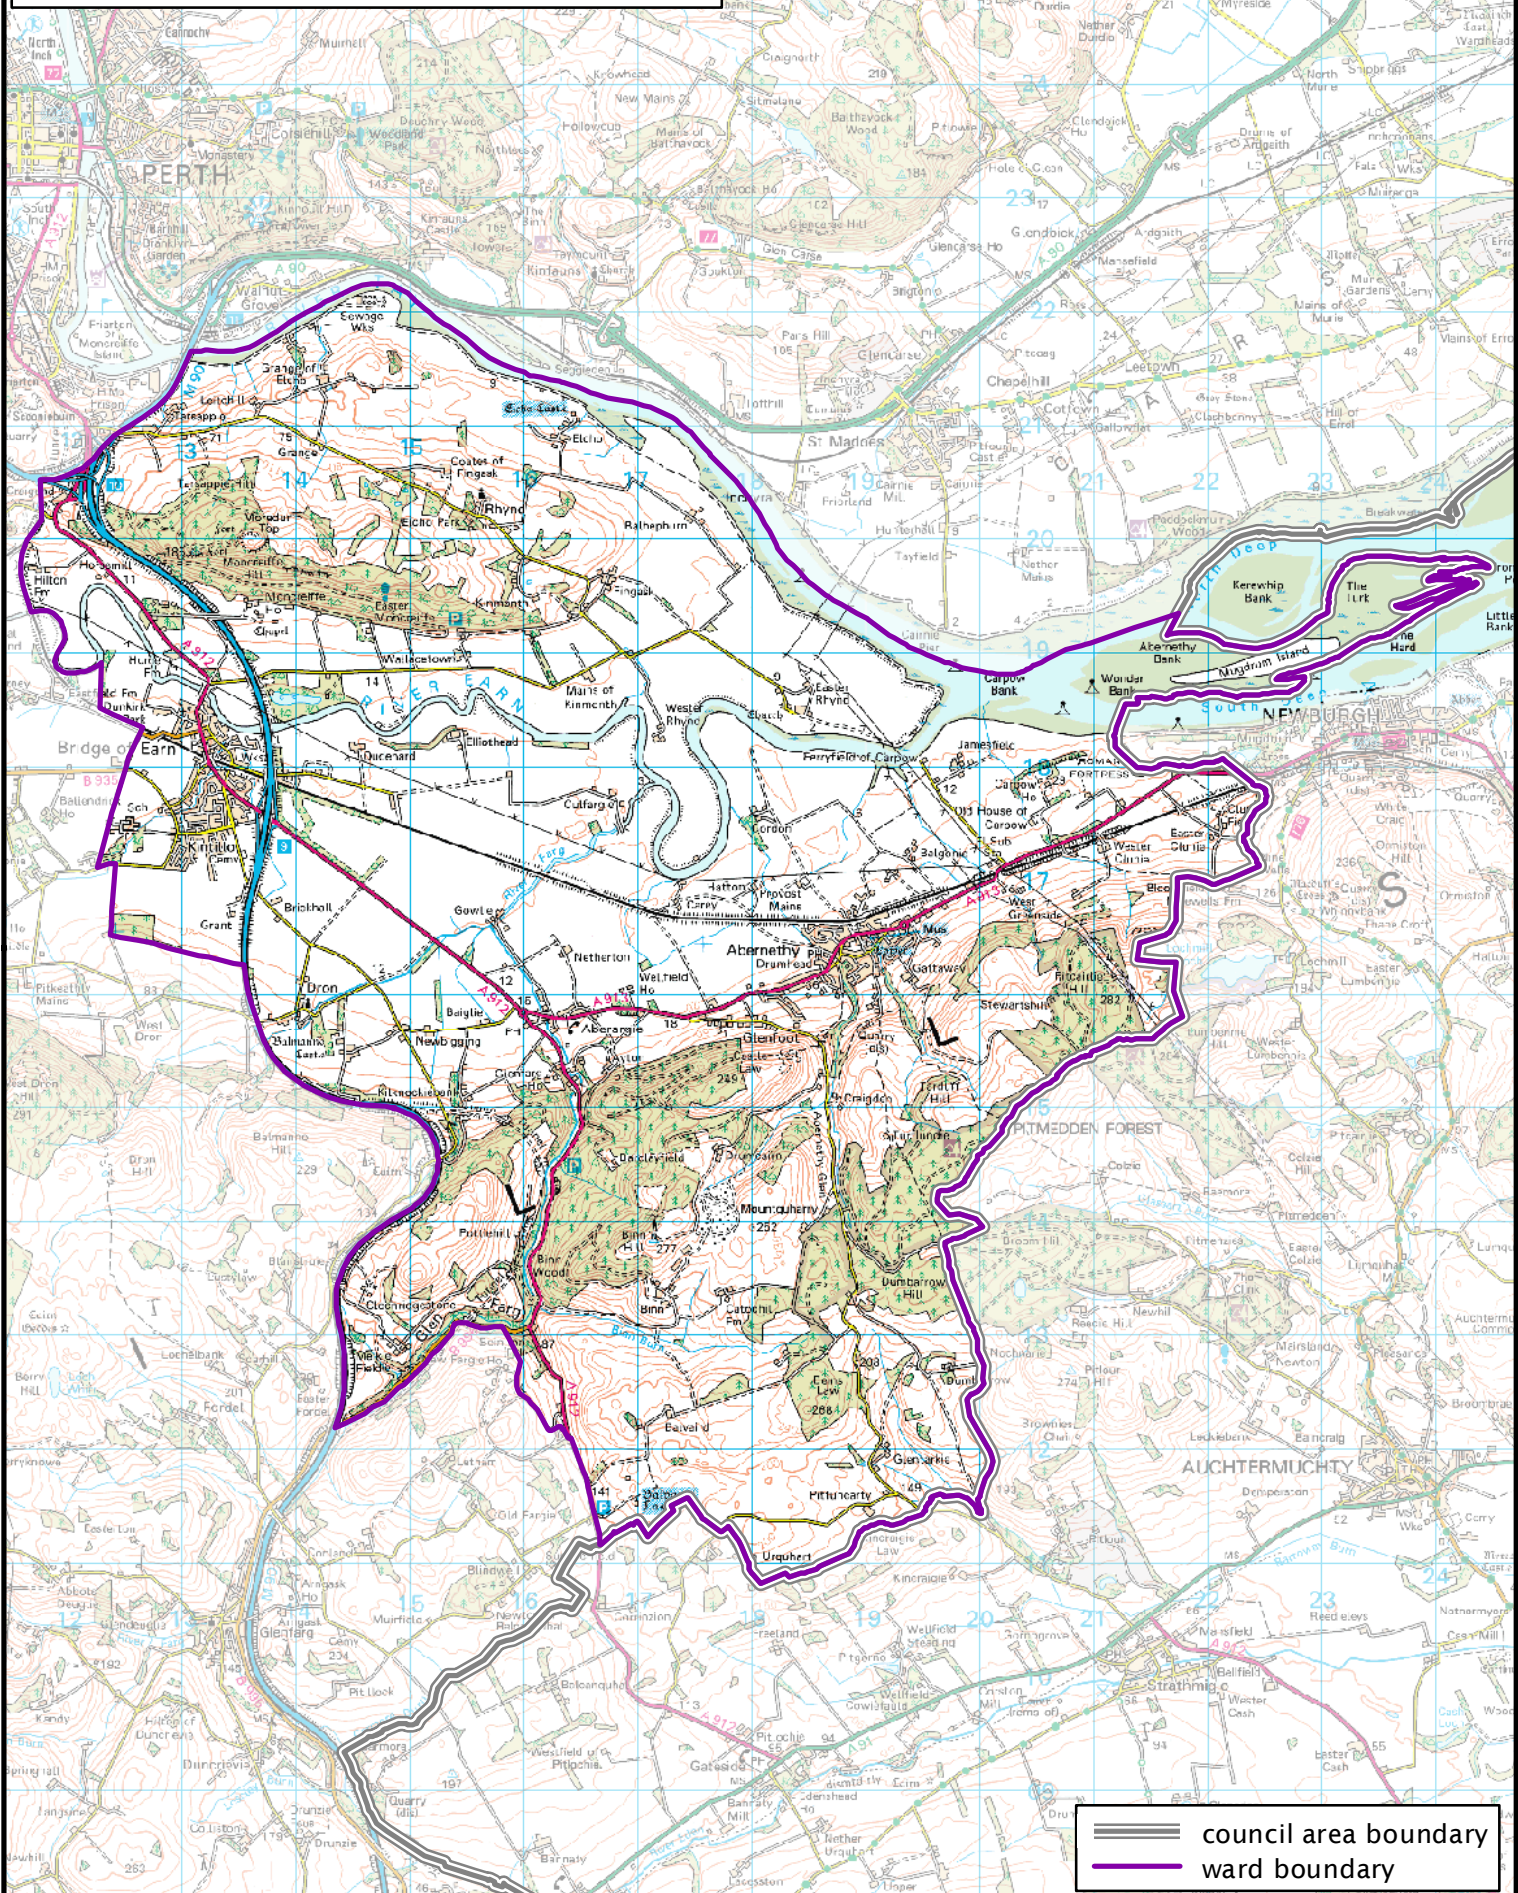

Formation electoral arrangements in 1995  
 Perth and Kinross council area  
 Ward 12 - Abernethy

This map shows the ward boundary against Ordnance Survey maps from 2011 rather than maps from when the ward boundary was decided.

Crown Copyright and database right 2011. All rights reserved. Ordnance Survey licence no. 100022179

Local Government Boundary Commission for Scotland  
 Thistle House, 91 Haymarket Terrace, Edinburgh EH1 2 5HD  
 Tel: 0131 538 7510 Fax: 0131 538 7511  
 email: lgbc@scottishboundaries.gov.uk web: www.lgbc-scotland.gov.uk