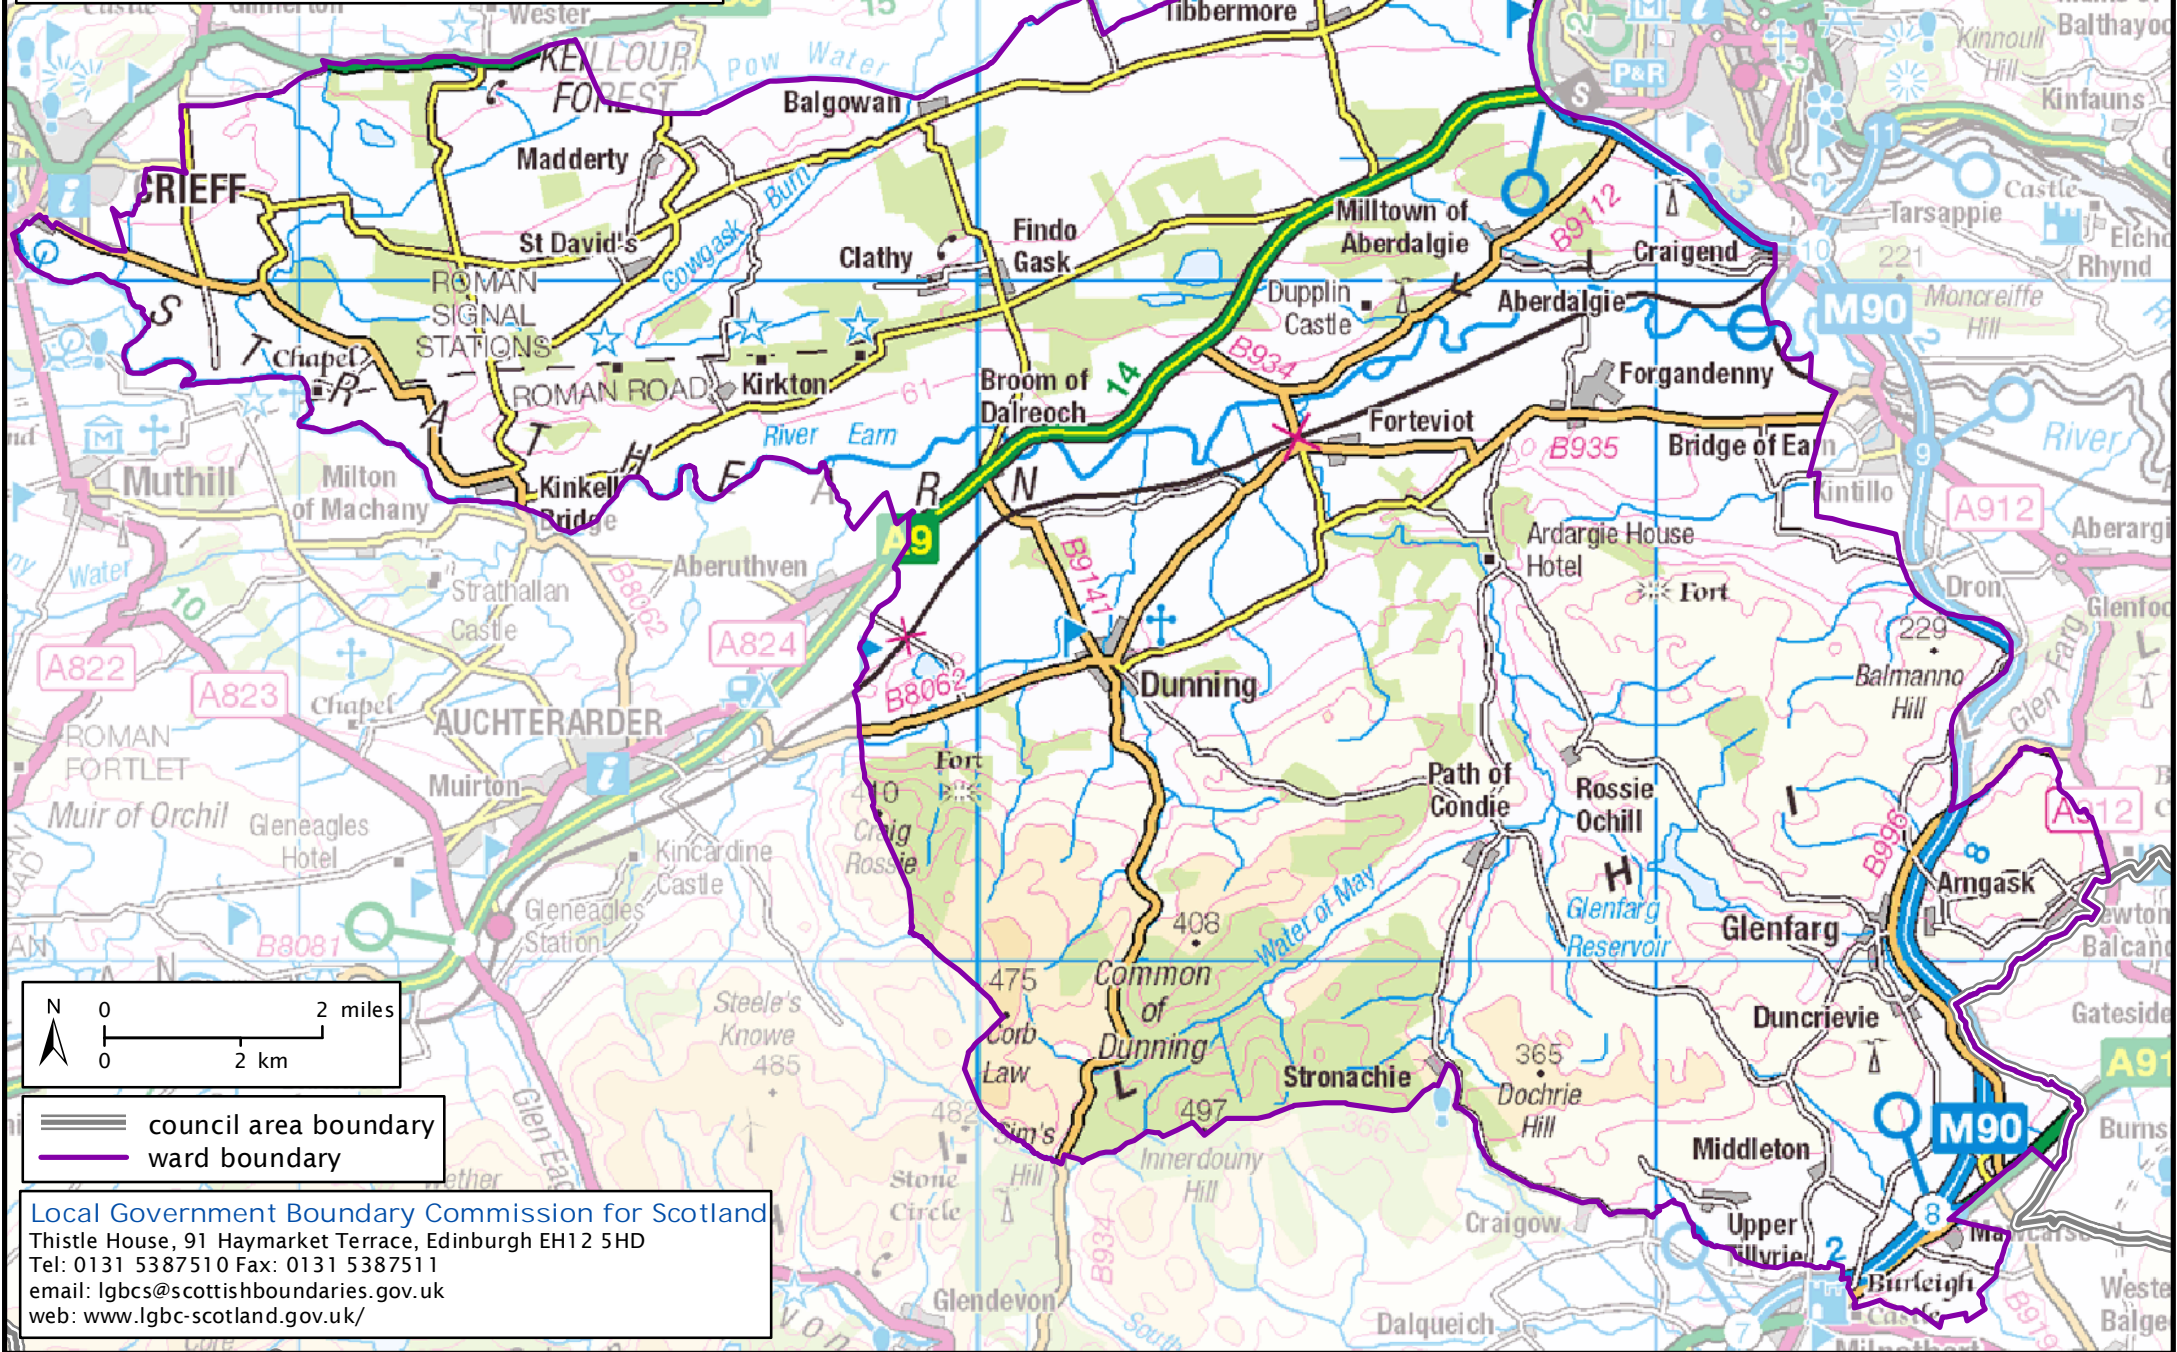

Formation electoral arrangements in 1995

Perth and Kinross council area

Ward 13 - Dupplin

This map shows the ward boundary against Ordnance Survey maps from 2011 rather than maps from when the ward boundary was decided.

Crown Copyright and database right 2011. All rights reserved. Ordnance Survey licence no. 100022179

- council area boundary
- ward boundary

Local Government Boundary Commission for Scotland
Thistle House, 91 Haymarket Terrace, Edinburgh EH1 2 SHD
Tel: 0131 5387510 Fax: 0131 5387511
email: lgbc@scottishboundaries.gov.uk
web: www.lgbc-scotland.gov.uk/