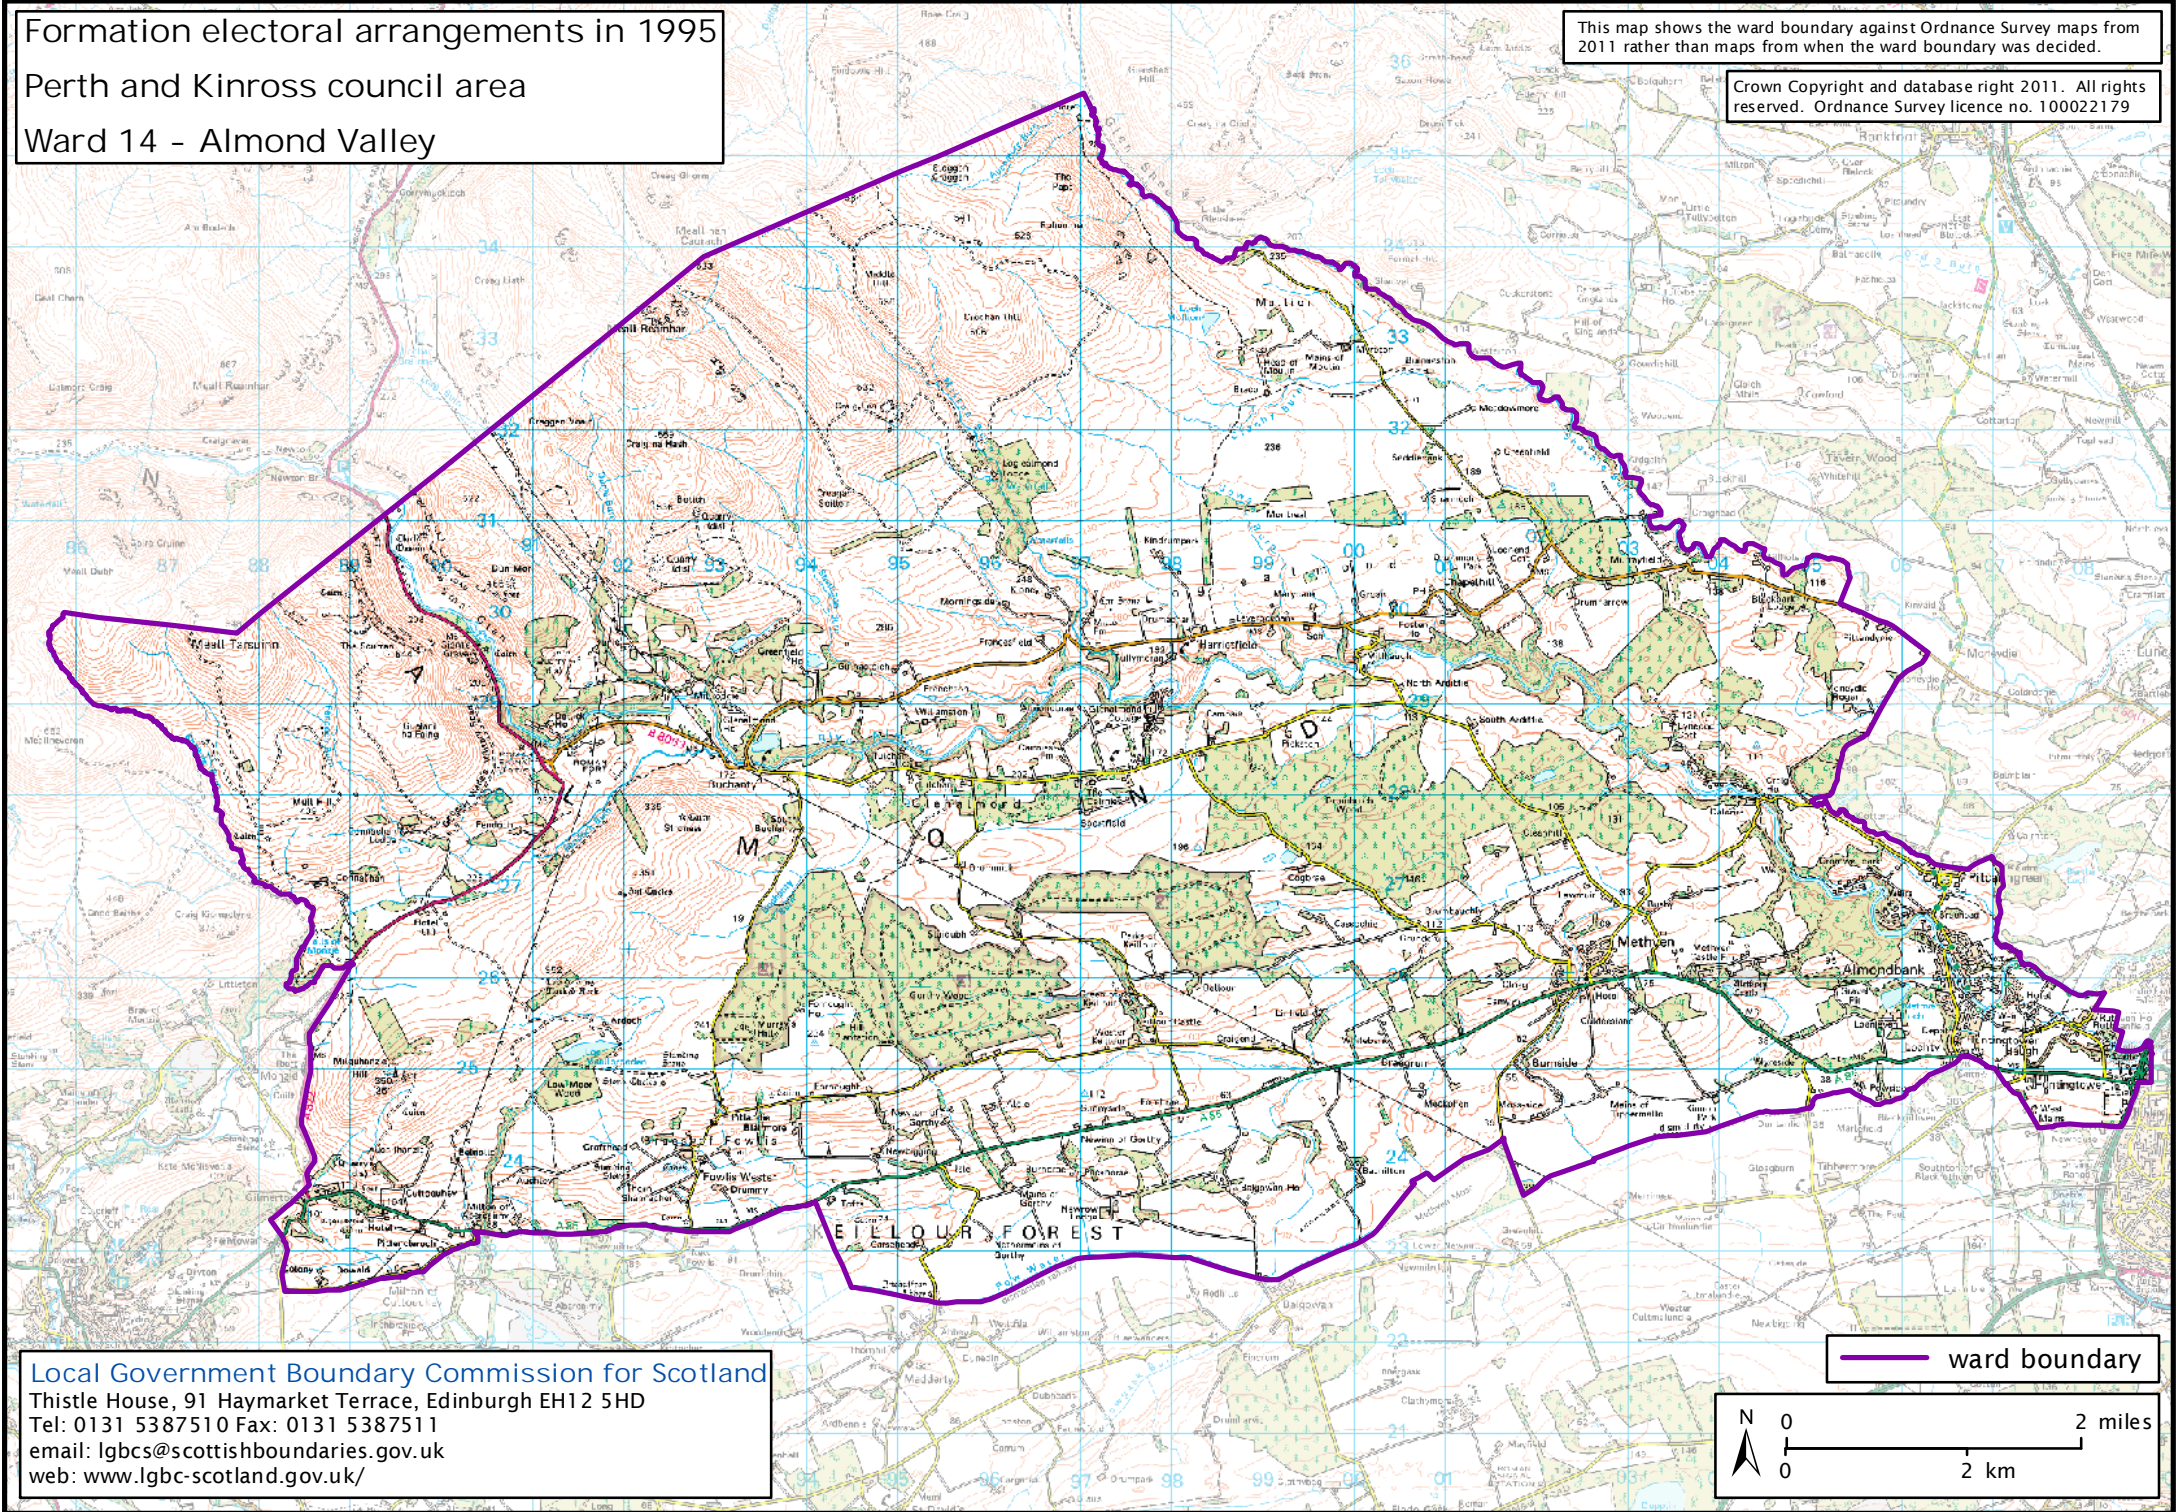

Formation electoral arrangements in 1995

Perth and Kinross council area

Ward 14 - Almond Valley

This map shows the ward boundary against Ordnance Survey maps from 2011 rather than maps from when the ward boundary was decided.

Crown Copyright and database right 2011. All rights reserved. Ordnance Survey licence no. 100022179

Local Government Boundary Commission for Scotland
Thistle House, 91 Haymarket Terrace, Edinburgh EH1 2 SHD
Tel: 0131 5387510 Fax: 0131 5387511
email: lgbc@scottishboundaries.gov.uk
web: www.lgbc.scotland.gov.uk/

ward boundary