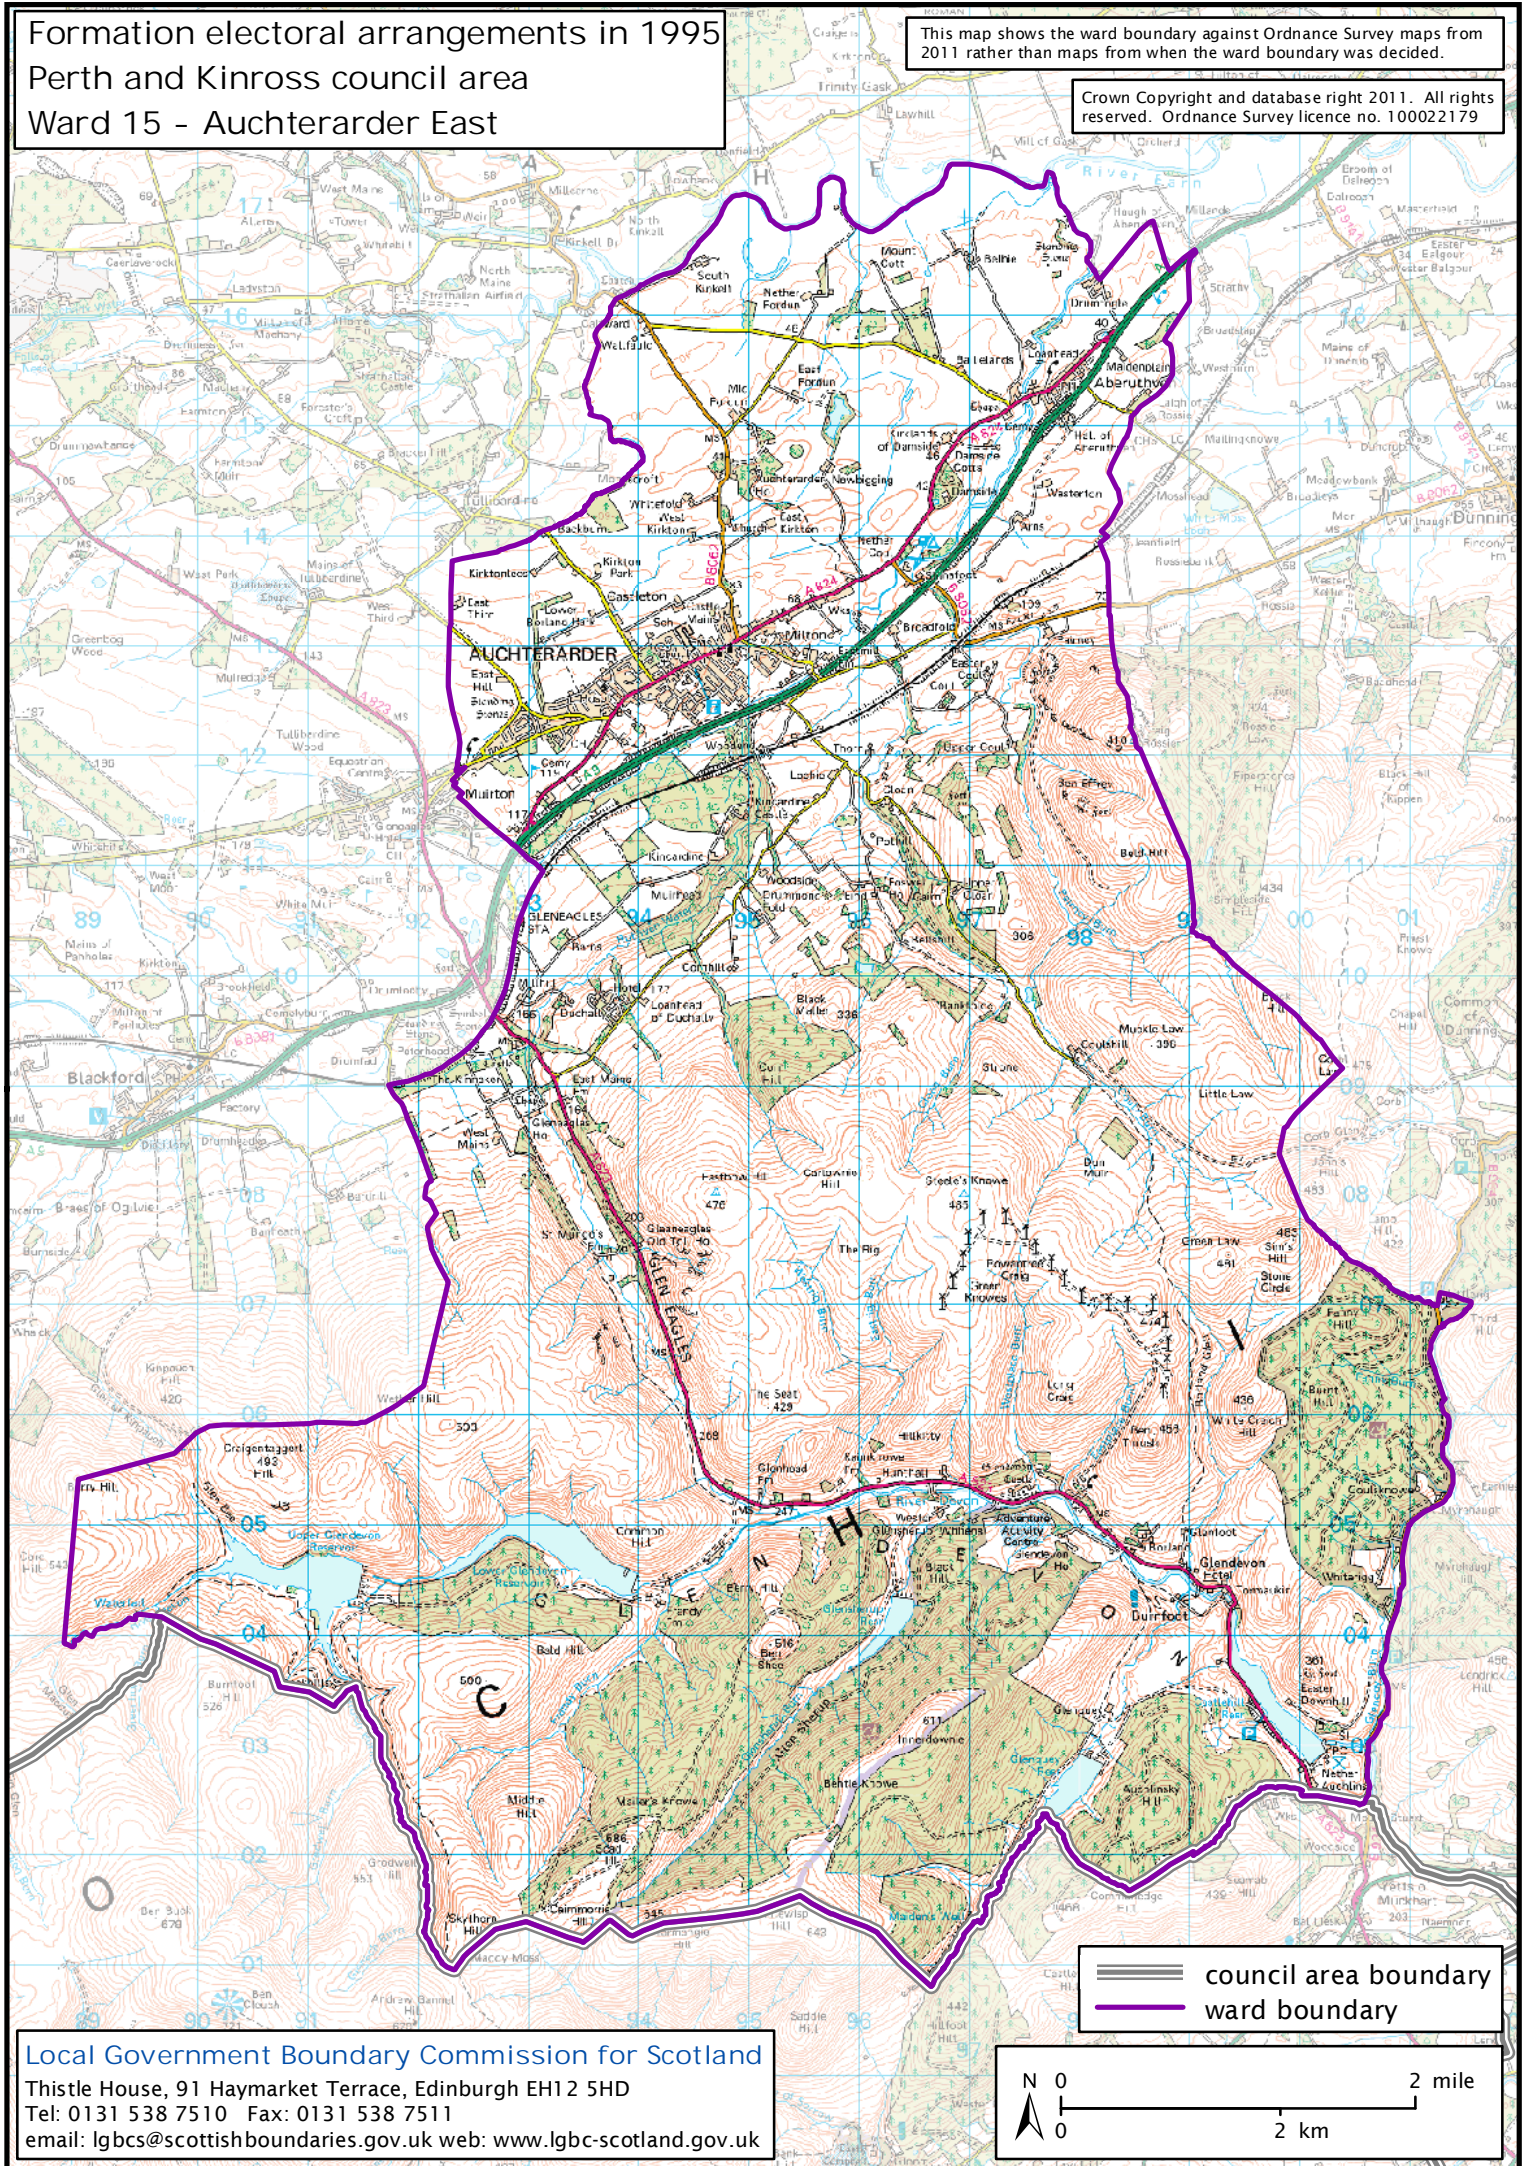

Formation electoral arrangements in 1995  
Perth and Kinross council area  
Ward 15 - Auchterarder East

This map shows the ward boundary against Ordnance Survey maps from 2011 rather than maps from when the ward boundary was decided.

Crown Copyright and database right 2011. All rights reserved. Ordnance Survey licence no. 100022179

==== council area boundary  
—— ward boundary

Local Government Boundary Commission for Scotland  
Thistle House, 91 Haymarket Terrace, Edinburgh EH1 2 5HD  
Tel: 0131 538 7510 Fax: 0131 538 7511  
email: lgbc@scottishboundaries.gov.uk web: www.lgbc-scotland.gov.uk