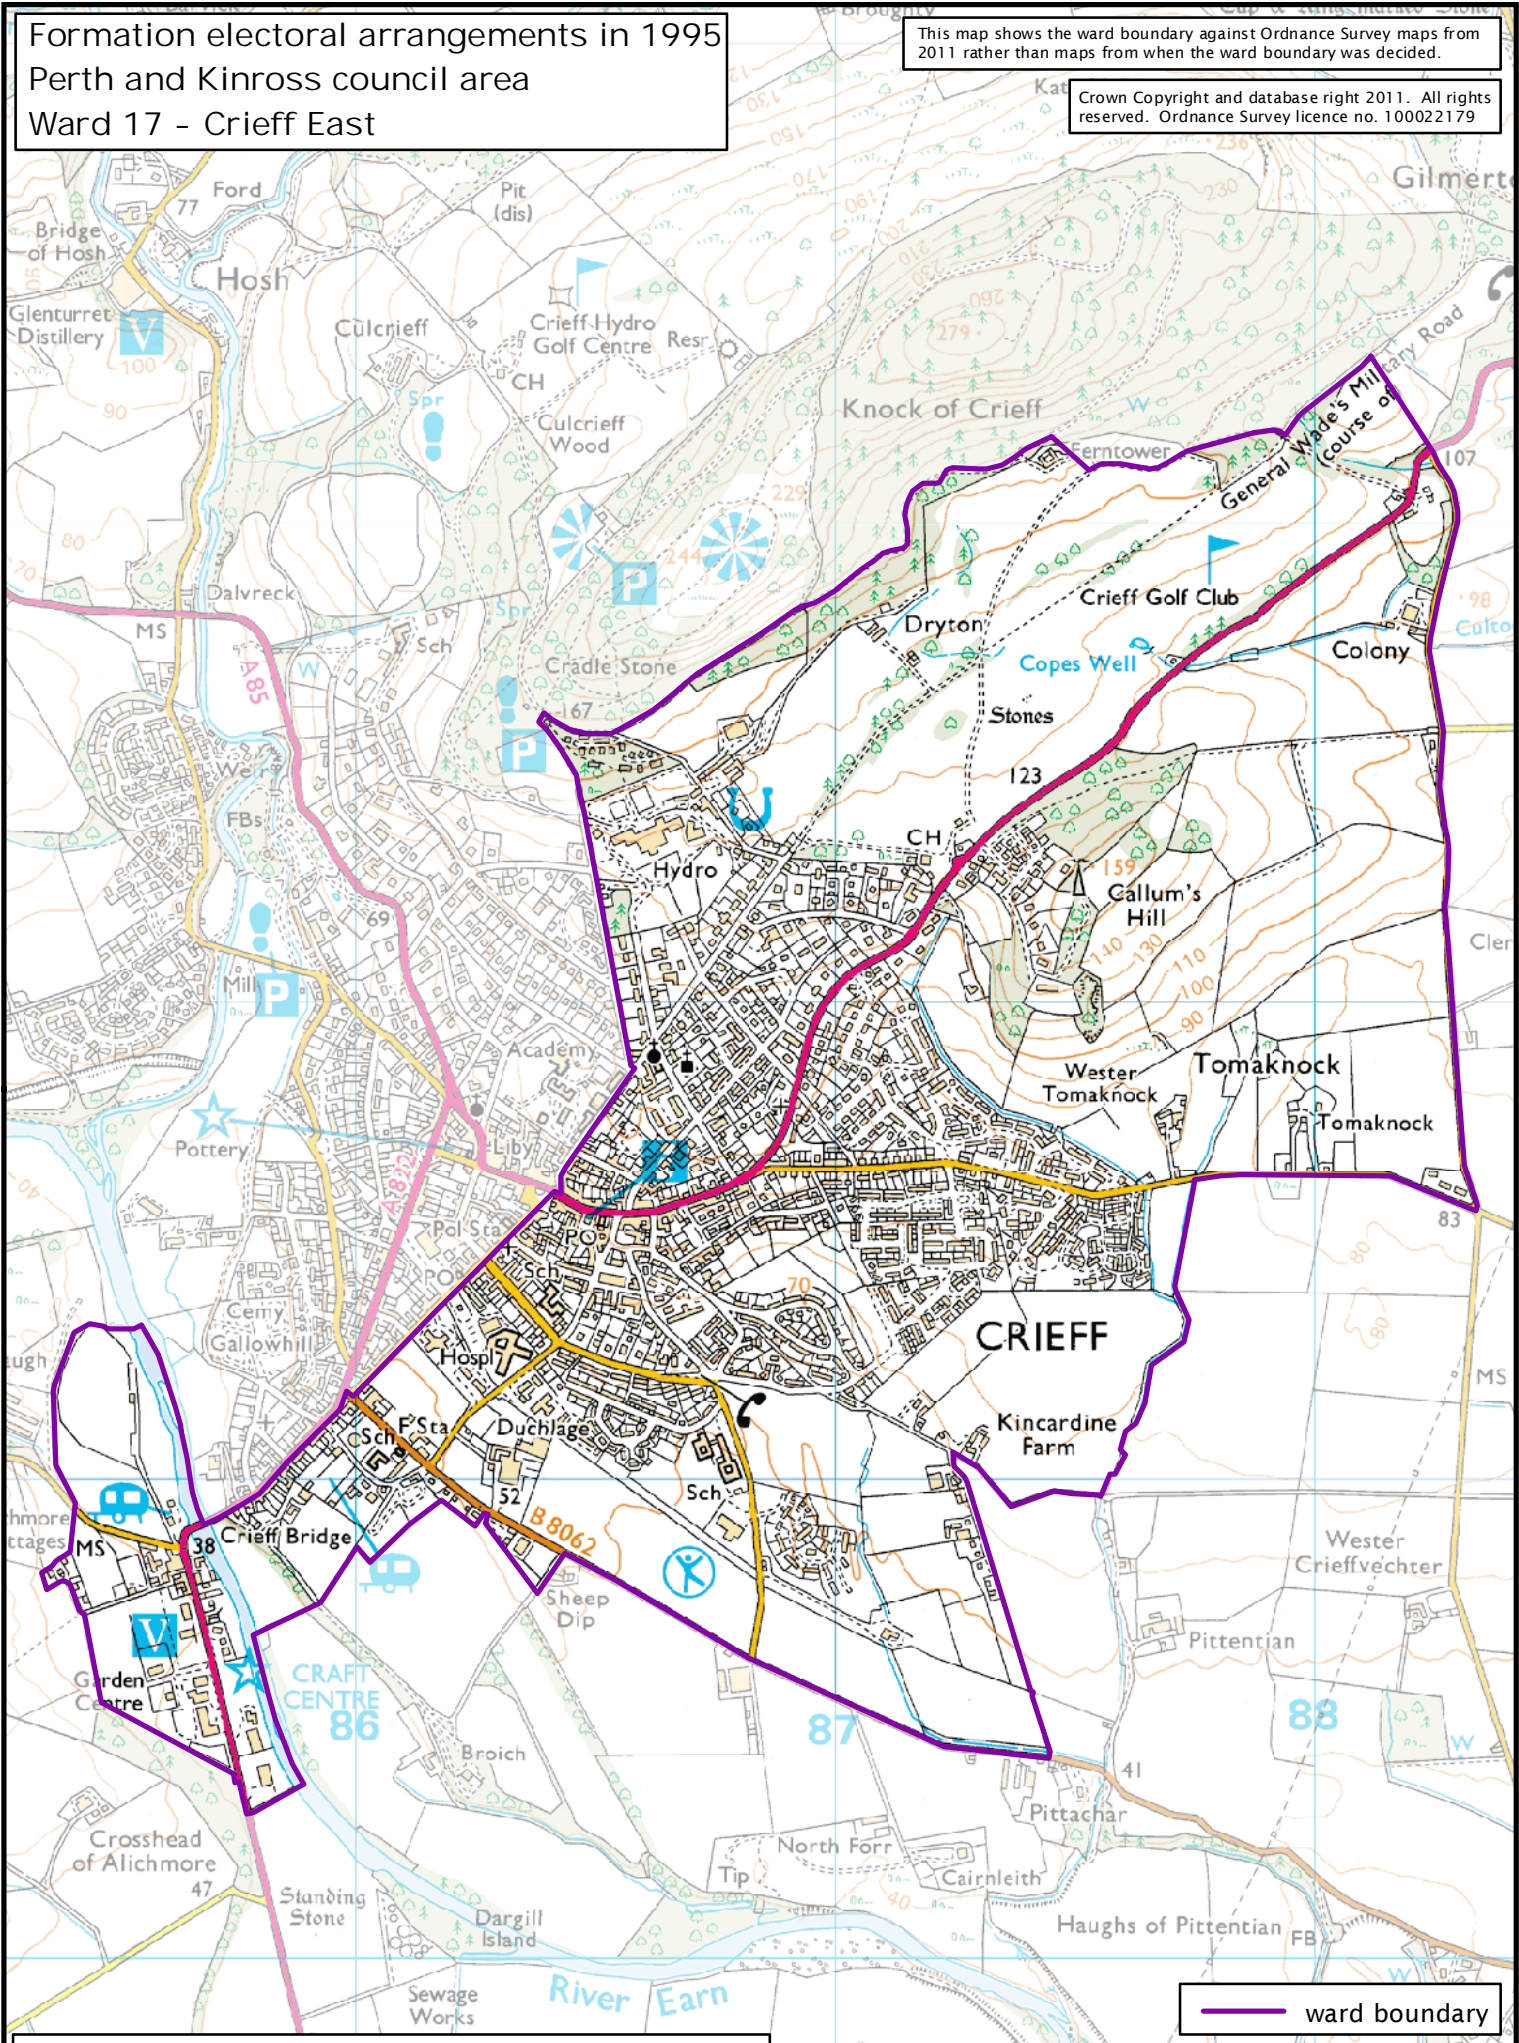

Formation electoral arrangements in 1995
 Perth and Kinross council area
 Ward 17 - Crieff East

This map shows the ward boundary against Ordnance Survey maps from 2011 rather than maps from when the ward boundary was decided.

Crown Copyright and database right 2011. All rights reserved. Ordnance Survey licence no. 100022179

Local Government Boundary Commission for Scotland
 Thistle House, 91 Haymarket Terrace, Edinburgh EH1 2 5HD
 Tel: 0131 538 7510 Fax: 0131 538 7511
 email: lgbc@scottishboundaries.gov.uk web: www.lgbc-scotland.gov.uk