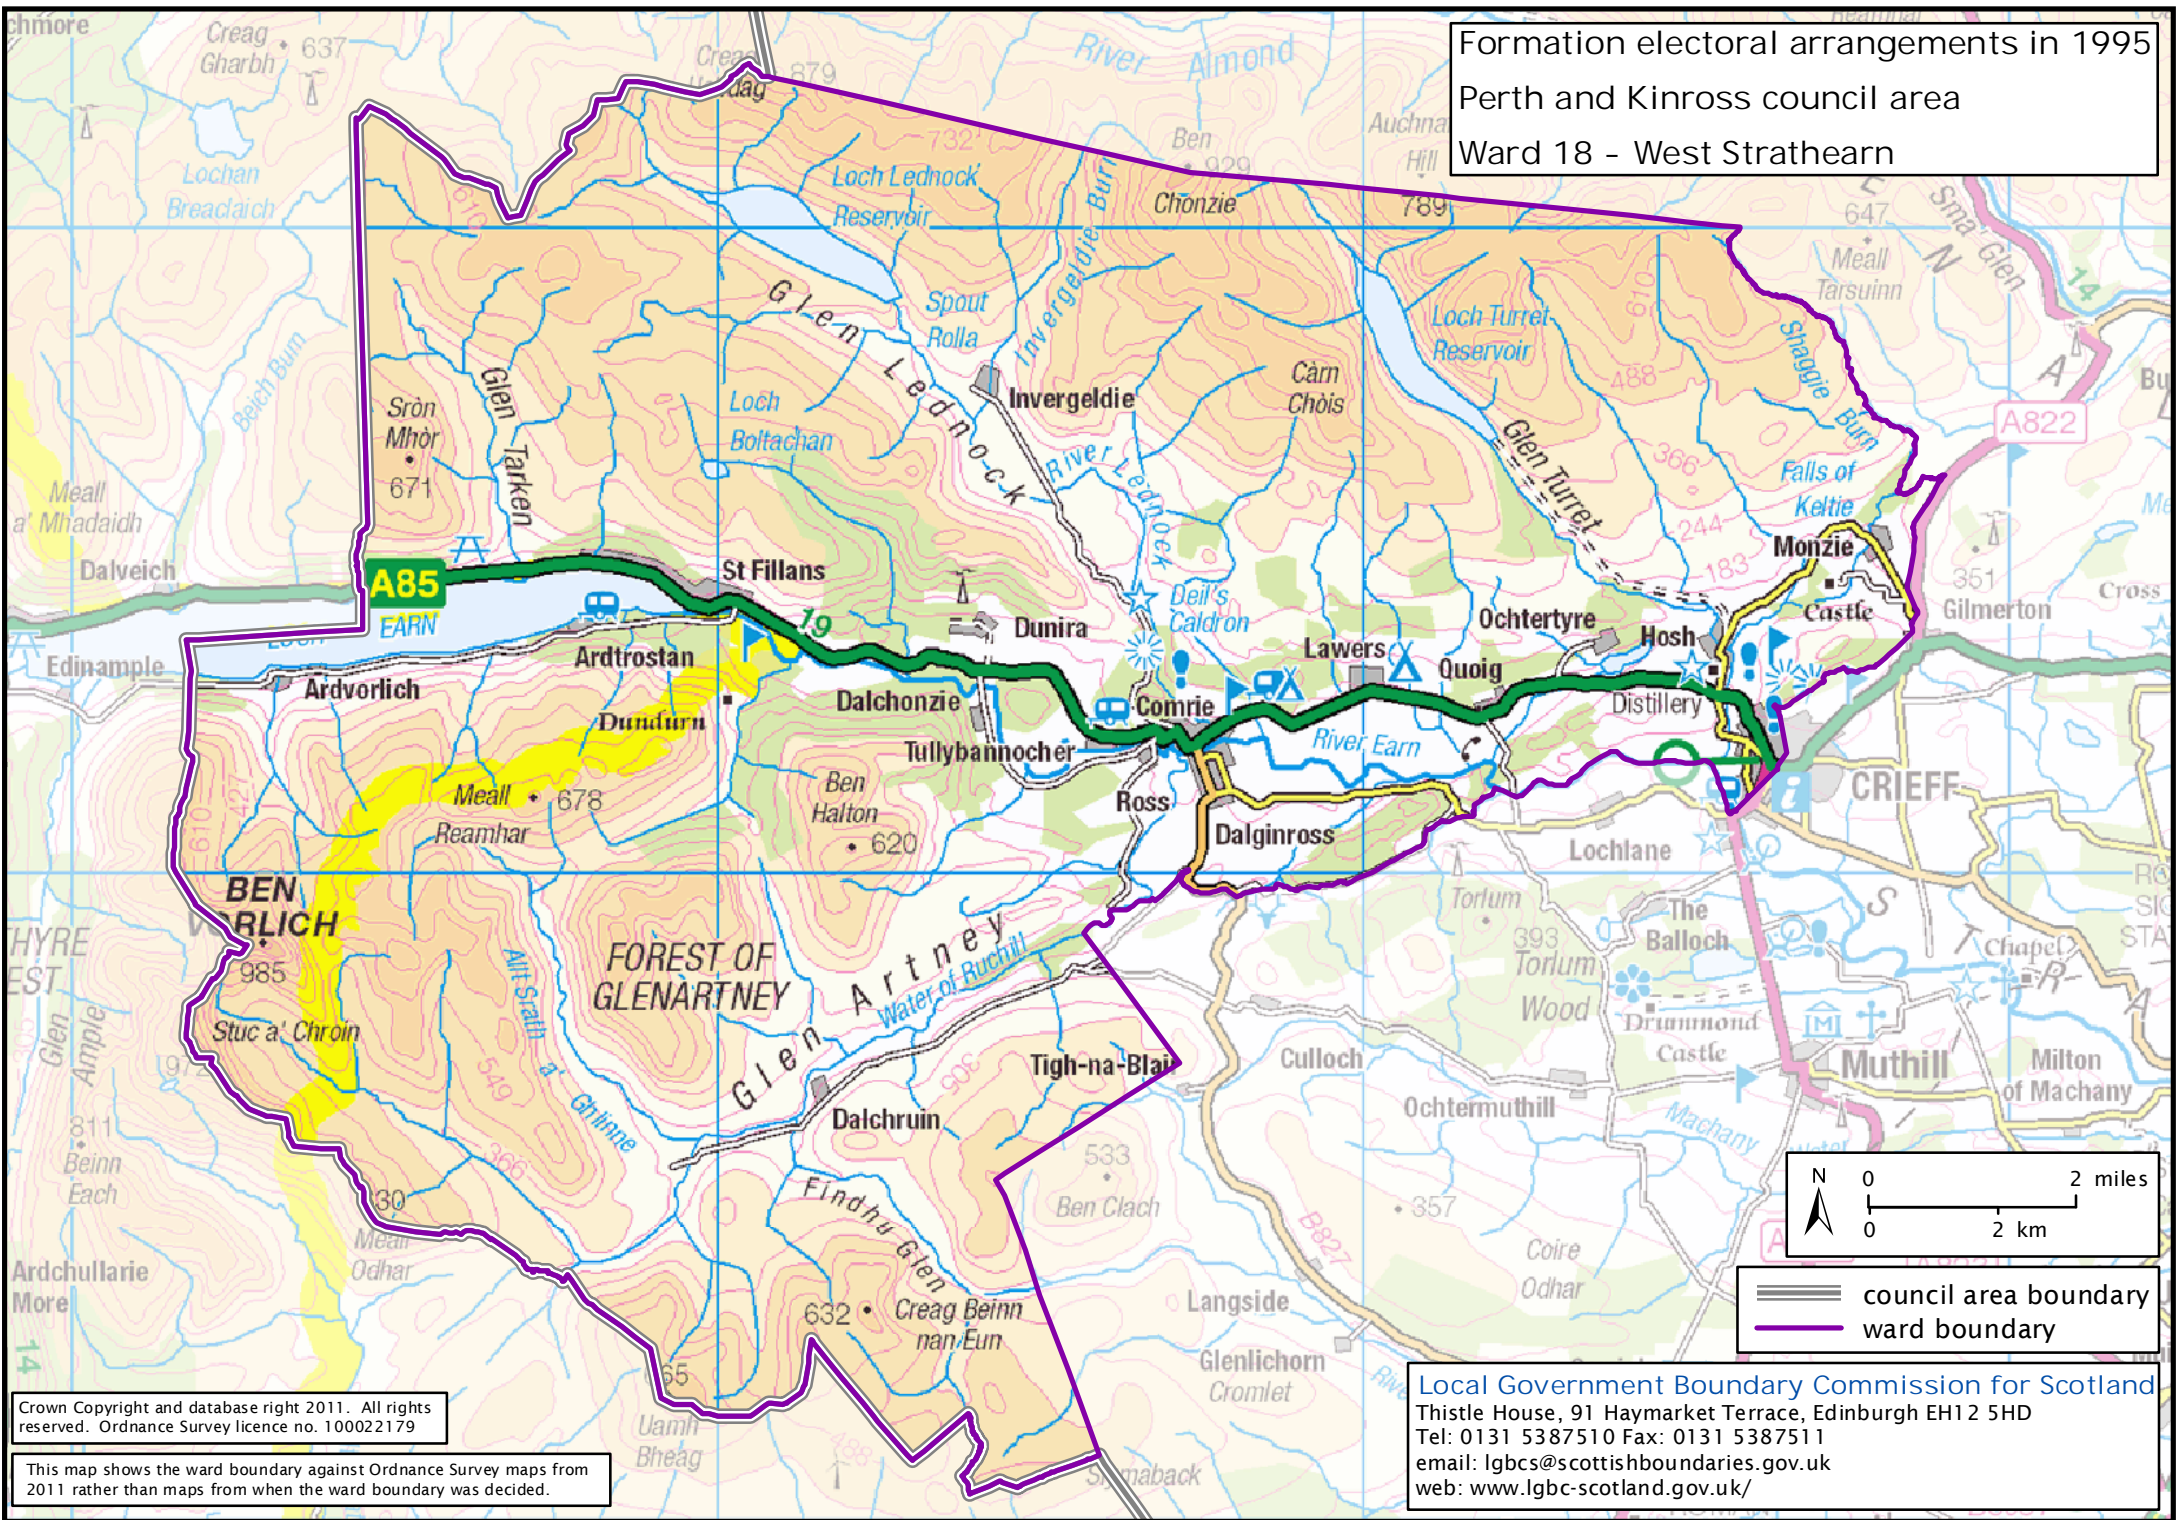

Formation electoral arrangements in 1995
 Perth and Kinross council area
 Ward 18 - West Strathearn

Crown Copyright and database right 2011. All rights reserved. Ordnance Survey licence no. 100022179

This map shows the ward boundary against Ordnance Survey maps from 2011 rather than maps from when the ward boundary was decided.