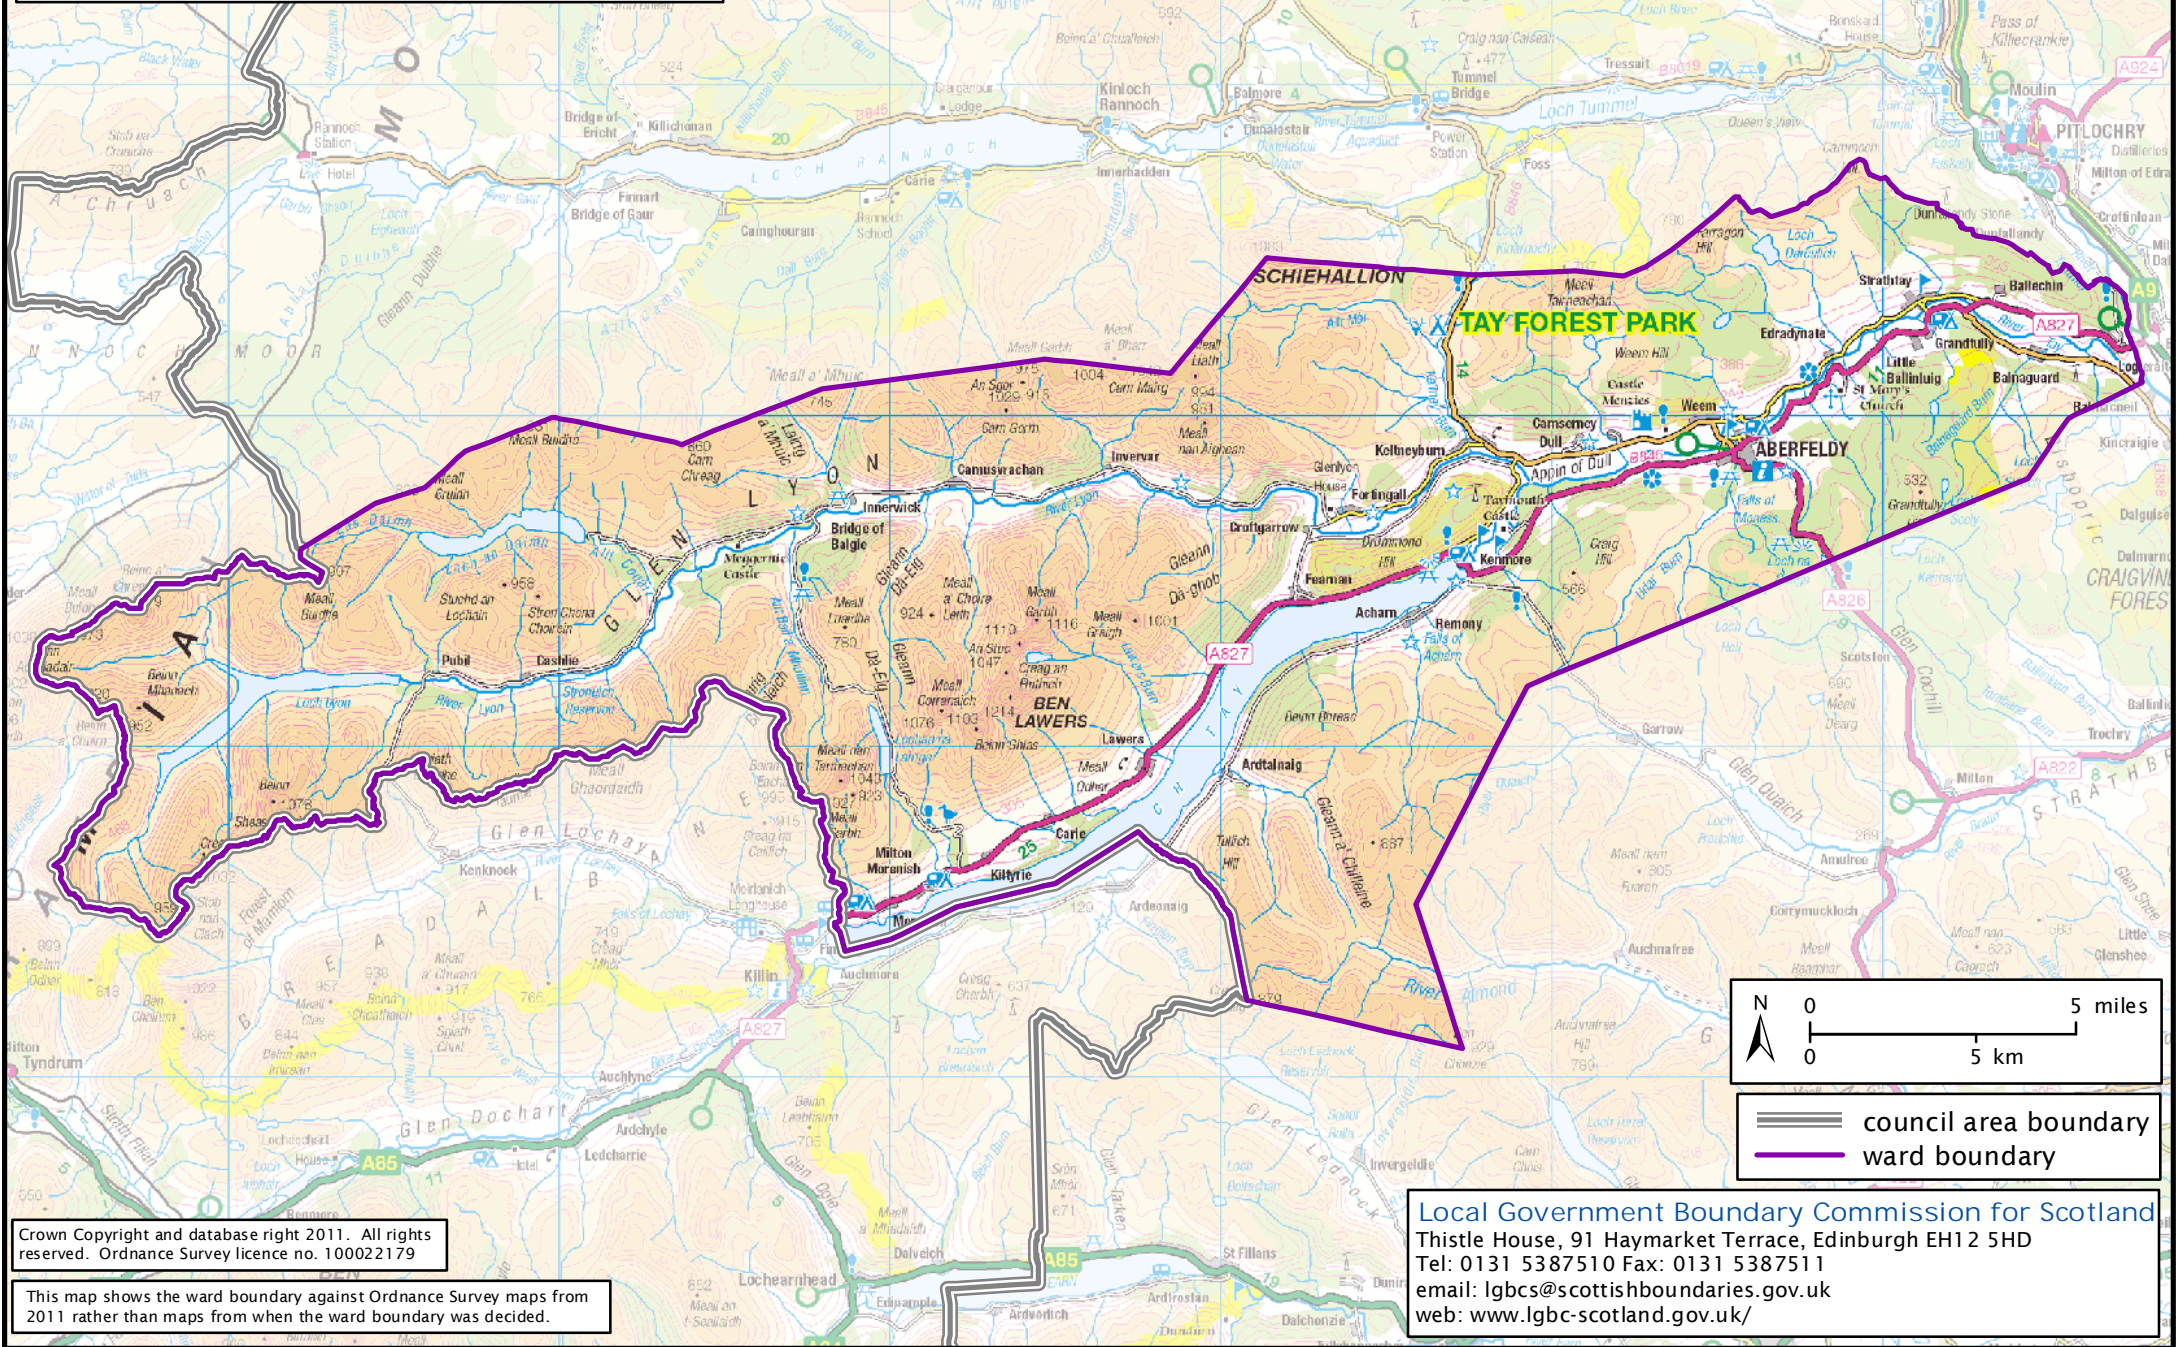

Formation electoral arrangements in 1995
 Perth and Kinross council area
 Ward 19 - Breadalbane

Crown Copyright and database right 2011. All rights reserved. Ordnance Survey licence no. 100022179

This map shows the ward boundary against Ordnance Survey maps from 2011 rather than maps from when the ward boundary was decided.

Local Government Boundary Commission for Scotland
 Thistle House, 91 Haymarket Terrace, Edinburgh EH12 5HD
 Tel: 0131 5387510 Fax: 0131 5387511
 email: lgbc@scottishboundaries.gov.uk
 web: www.lgbc-scotland.gov.uk/