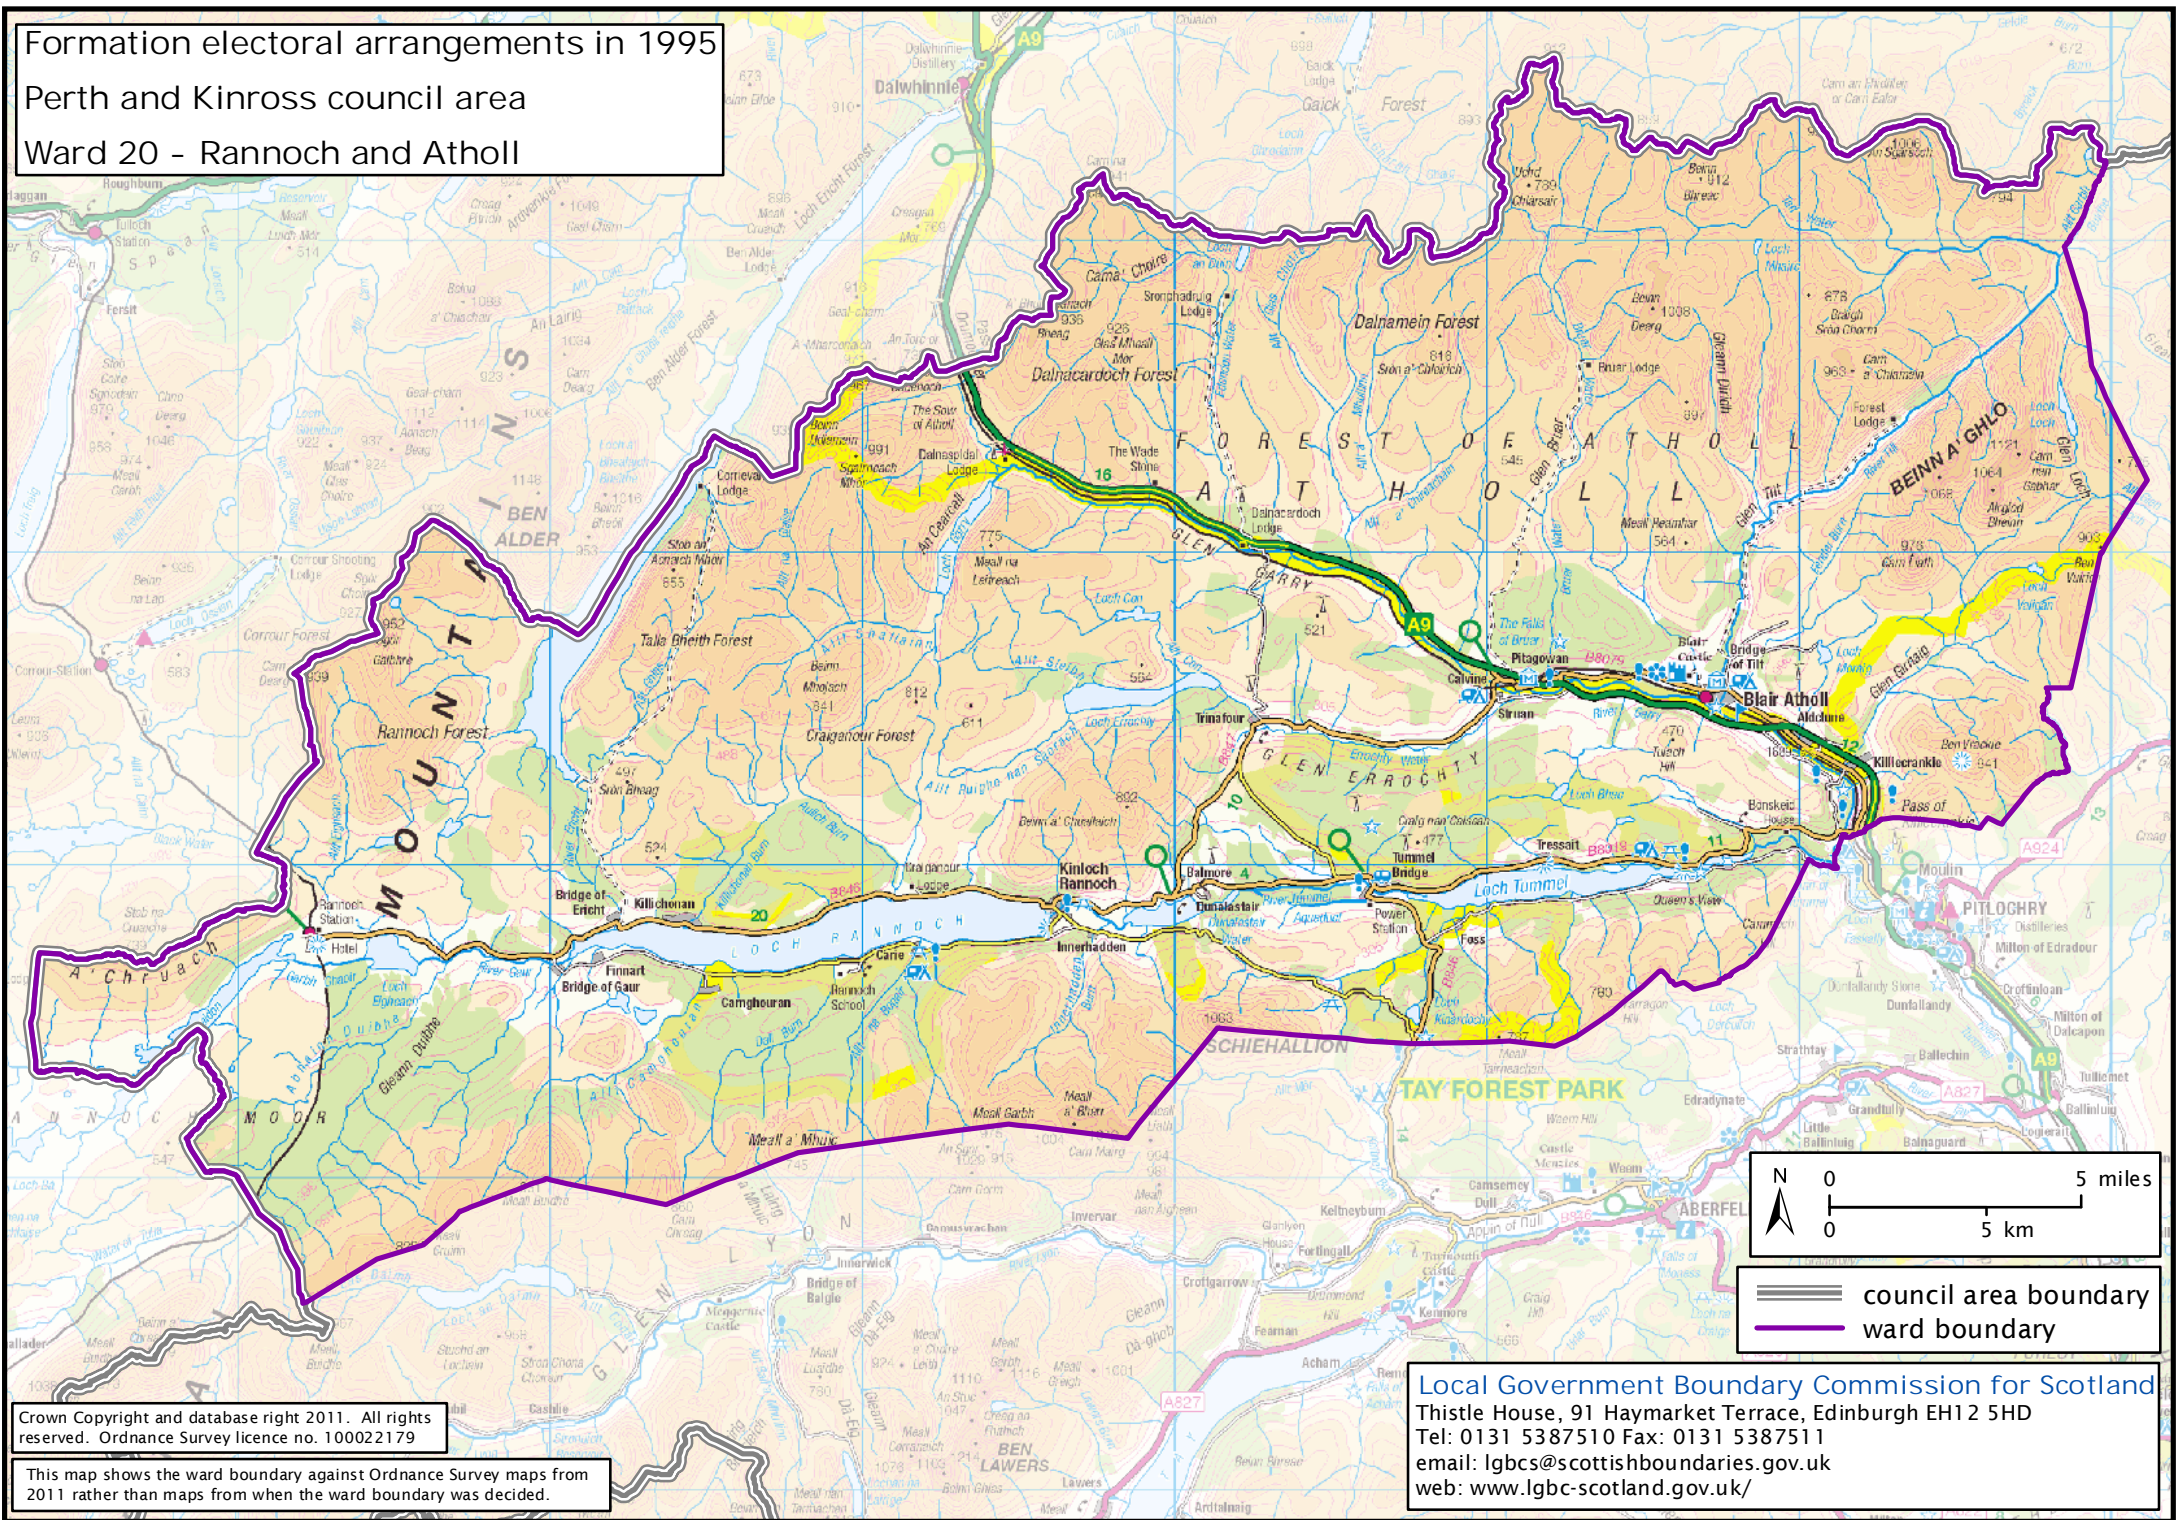

Formation electoral arrangements in 1995
 Perth and Kinross council area
 Ward 20 - Rannoch and Atholl

Crown Copyright and database right 2011. All rights reserved. Ordnance Survey licence no. 100022179

This map shows the ward boundary against Ordnance Survey maps from 2011 rather than maps from when the ward boundary was decided.

 council area boundary
 ward boundary

Local Government Boundary Commission for Scotland
 Thistle House, 91 Haymarket Terrace, Edinburgh EH12 5HD
 Tel: 0131 5387510 Fax: 0131 5387511
 email: lgbcscottishboundaries.gov.uk
 web: www.lgbc-scotland.gov.uk/