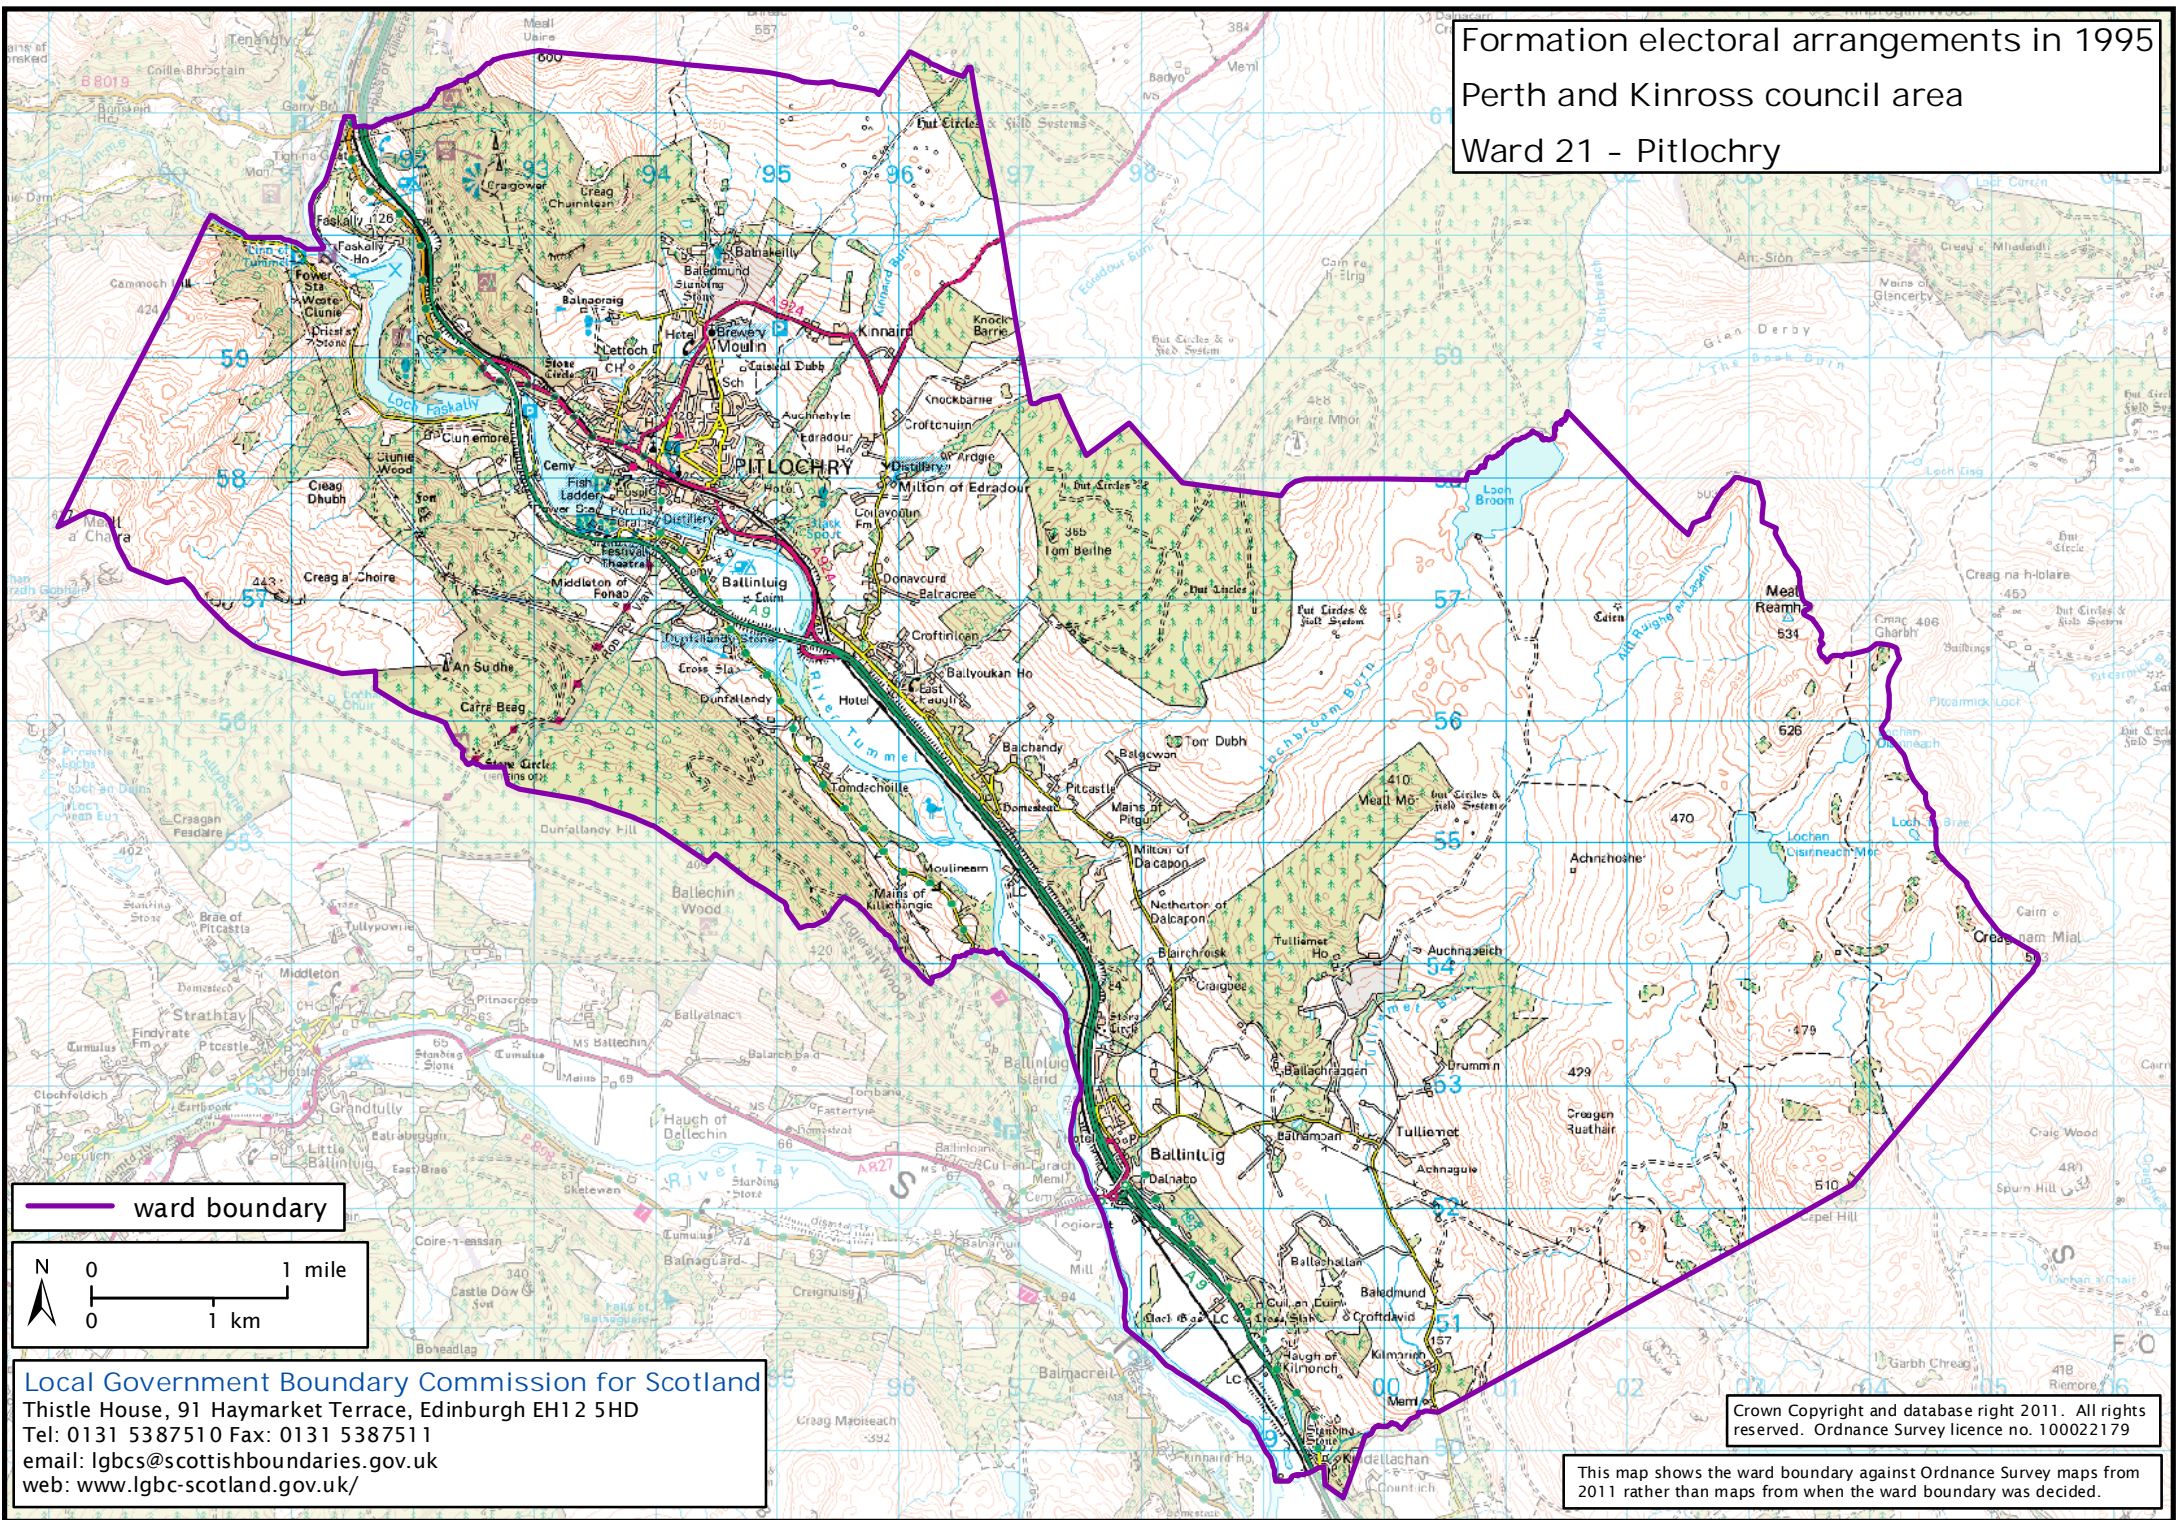

Formation electoral arrangements in 1995
 Perth and Kinross council area
 Ward 21 - Pitlochry

— ward boundary

N
 0 1 mile
 0 1 km

Local Government Boundary Commission for Scotland
 Thistle House, 91 Haymarket Terrace, Edinburgh EH12 5HD
 Tel: 0131 5387510 Fax: 0131 5387511
 email: lgbc@scottishboundaries.gov.uk
 web: www.lgbc-scotland.gov.uk/

Crown Copyright and database right 2011. All rights reserved. Ordnance Survey licence no. 10002179

This map shows the ward boundary against Ordnance Survey maps from 2011 rather than maps from when the ward boundary was decided.