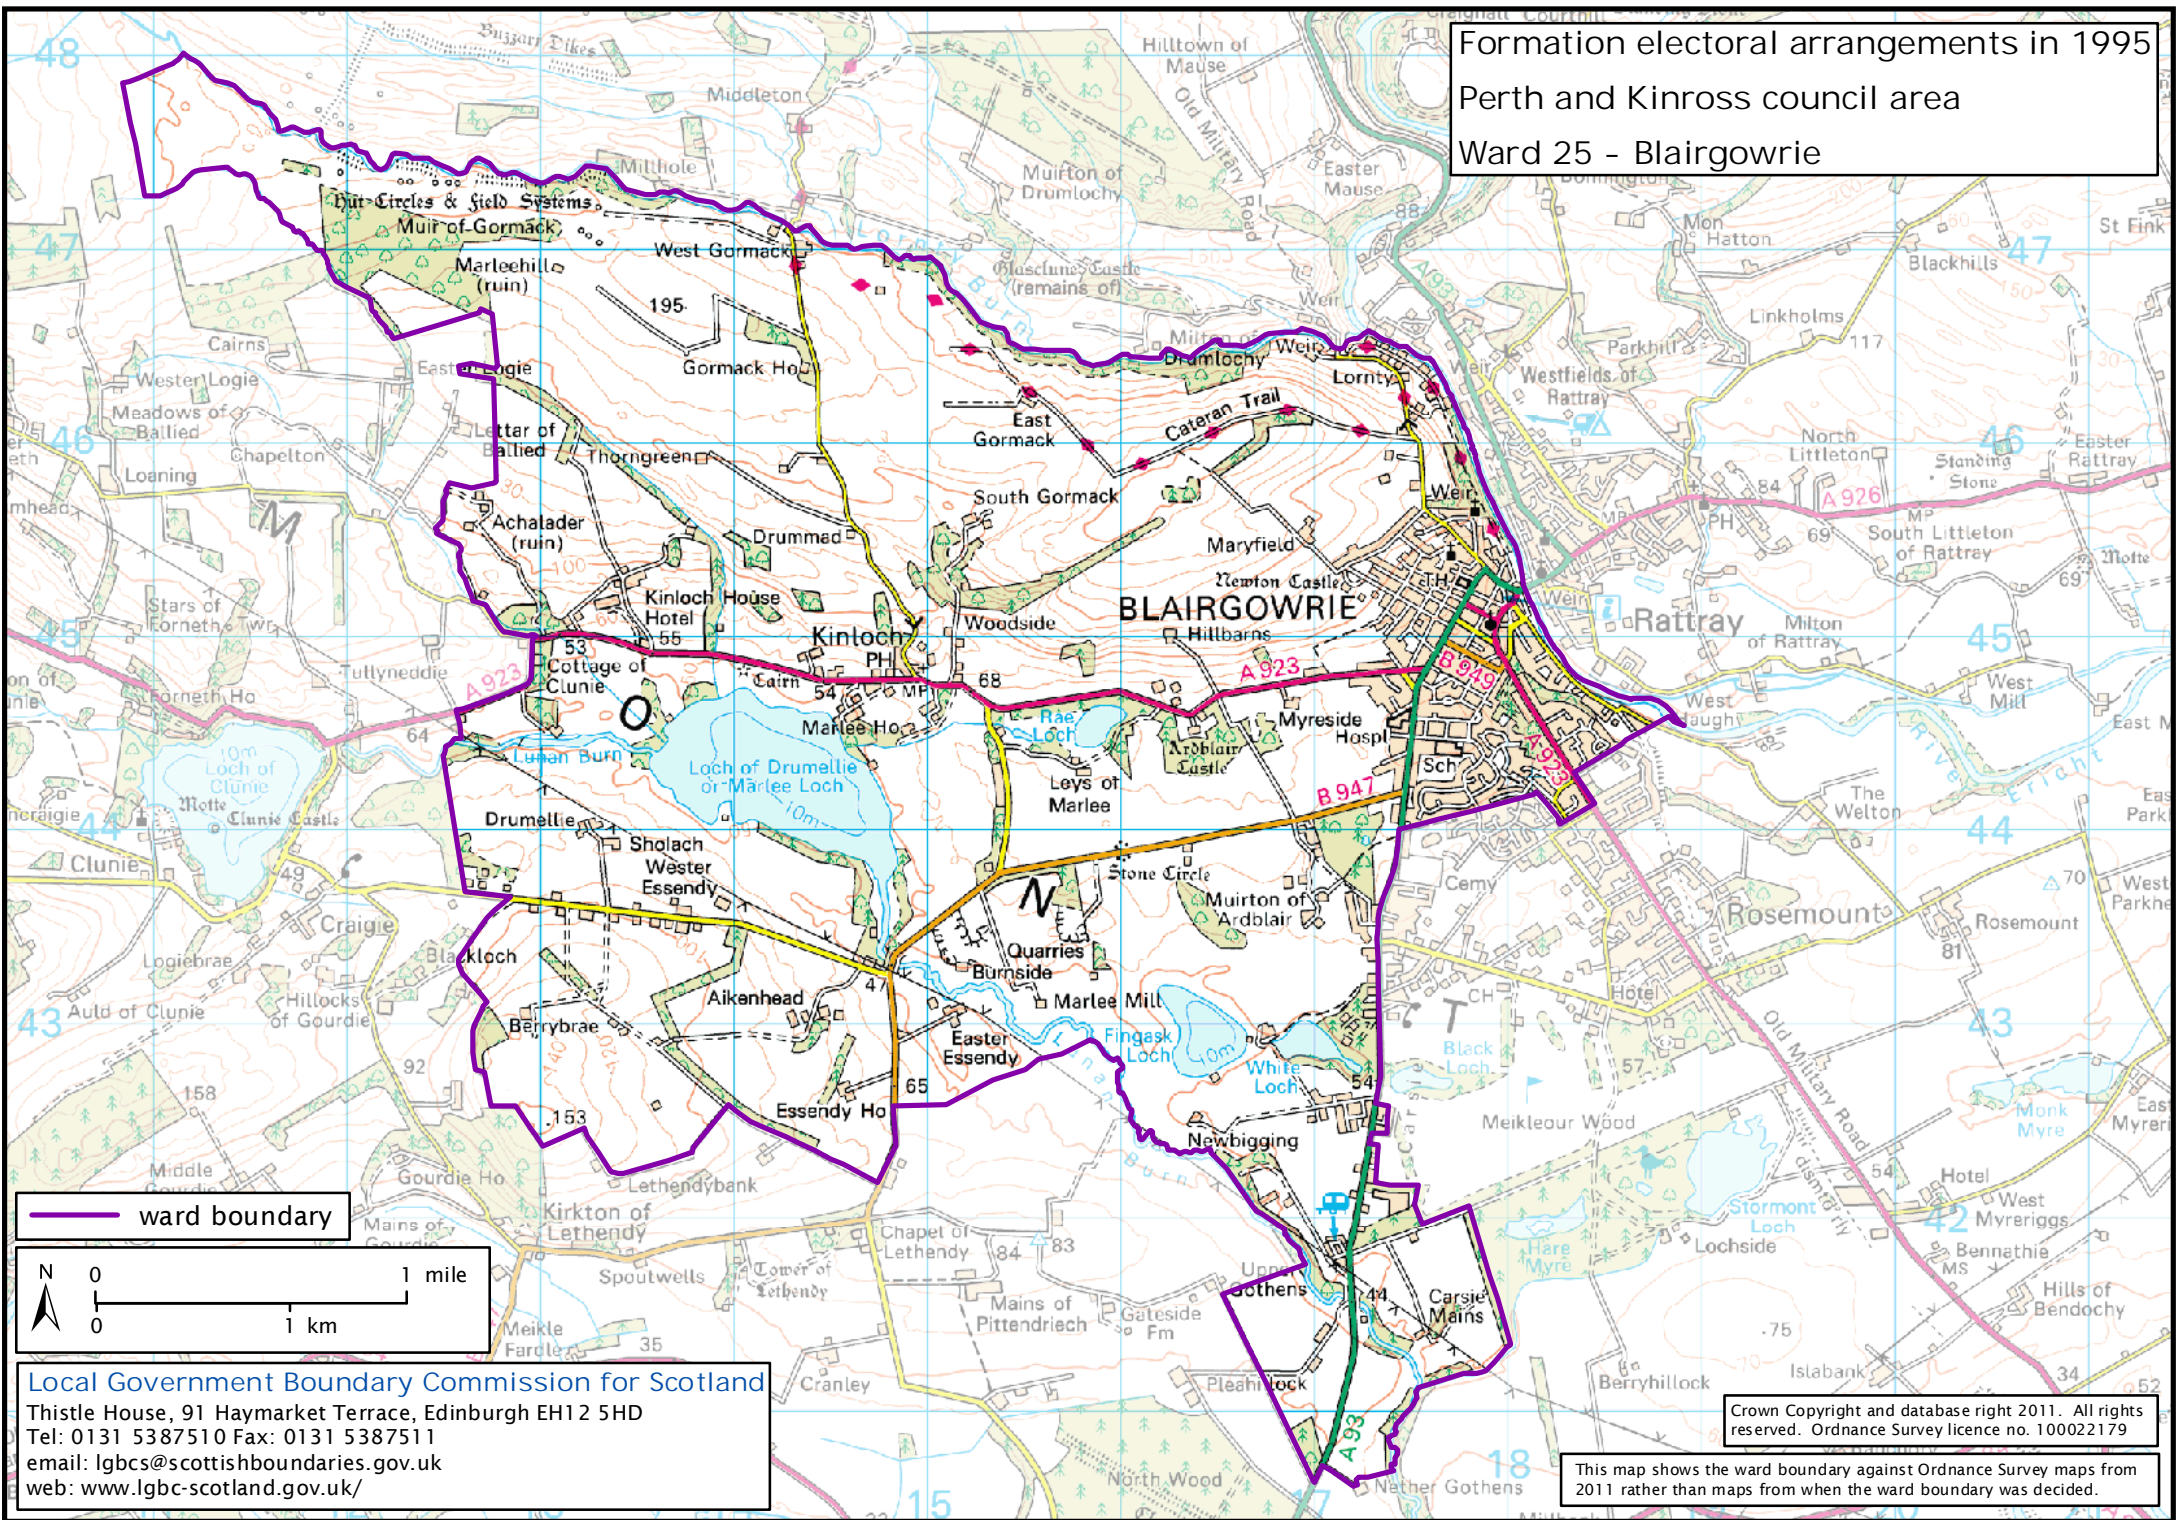

Formation electoral arrangements in 1995
Perth and Kinross council area
Ward 25 - Blairgowrie

— ward boundary

N
0 1 mile
0 1 km

Local Government Boundary Commission for Scotland
Thistle House, 91 Haymarket Terrace, Edinburgh EH12 5HD
Tel: 0131 5387510 Fax: 0131 5387511
email: lgbc@scottishboundaries.gov.uk
web: www.lgbc-scotland.gov.uk/

Crown Copyright and database right 2011. All rights reserved. Ordnance Survey licence no. 10002179

This map shows the ward boundary against Ordnance Survey maps from 2011 rather than maps from when the ward boundary was decided.