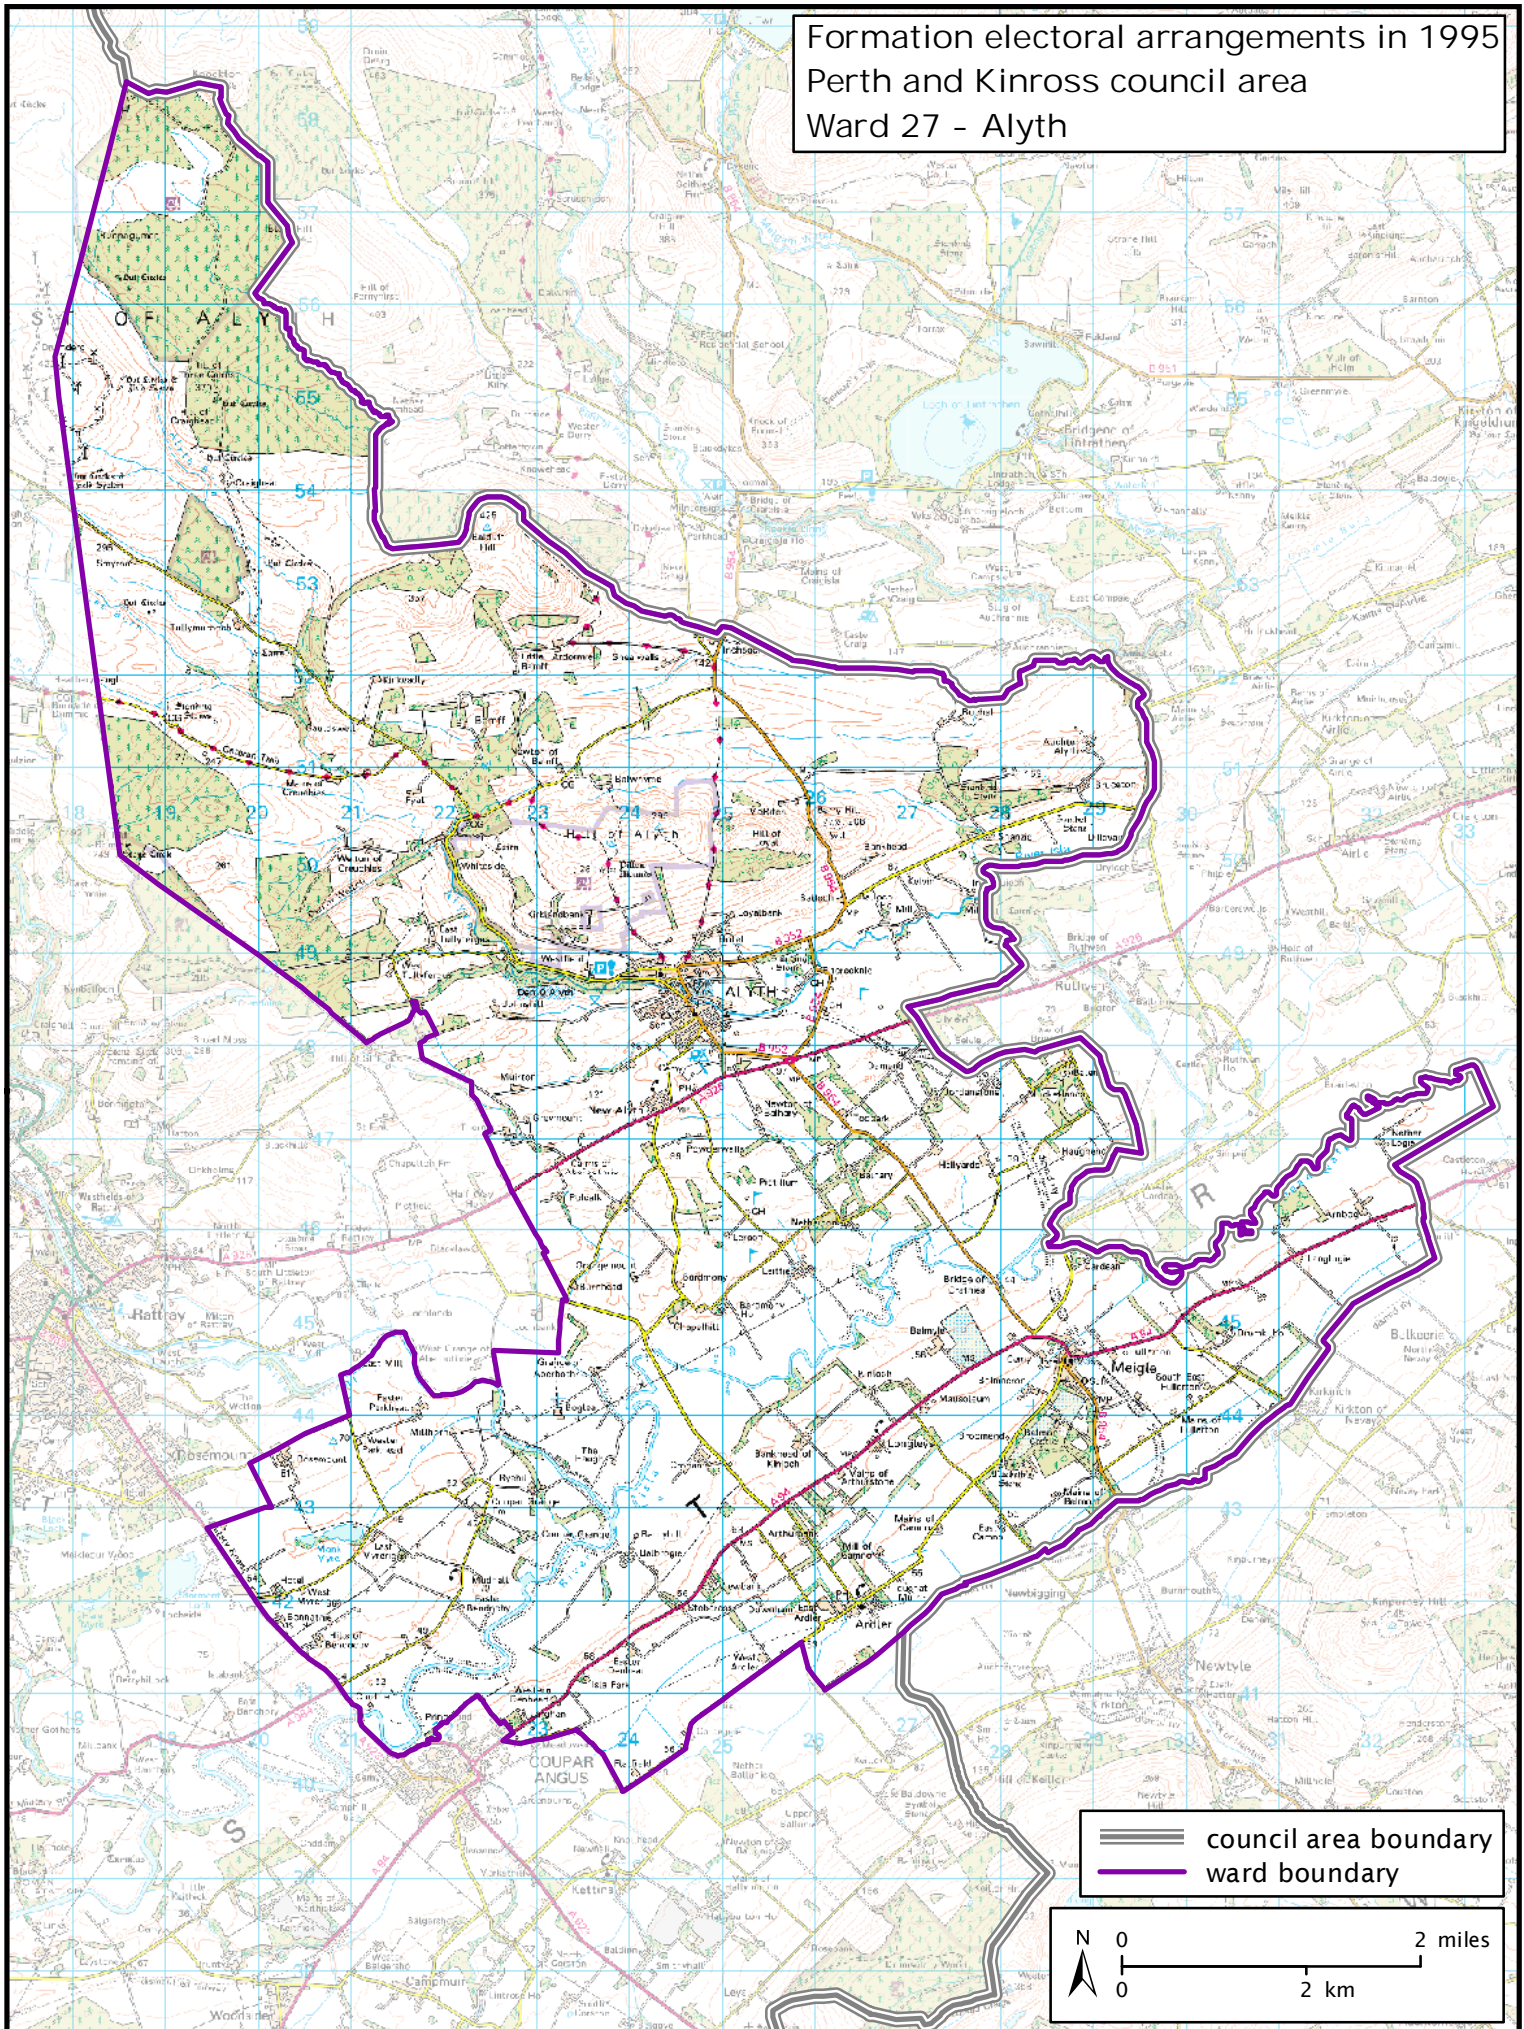

Formation electoral arrangements in 1995  
Perth and Kinross council area  
Ward 27 - Alyth

Crown Copyright and database right 2011. All rights reserved. Ordnance Survey licence no. 100022179

This map shows the ward boundary against Ordnance Survey maps from 2011 rather than maps from when the ward boundary was decided.